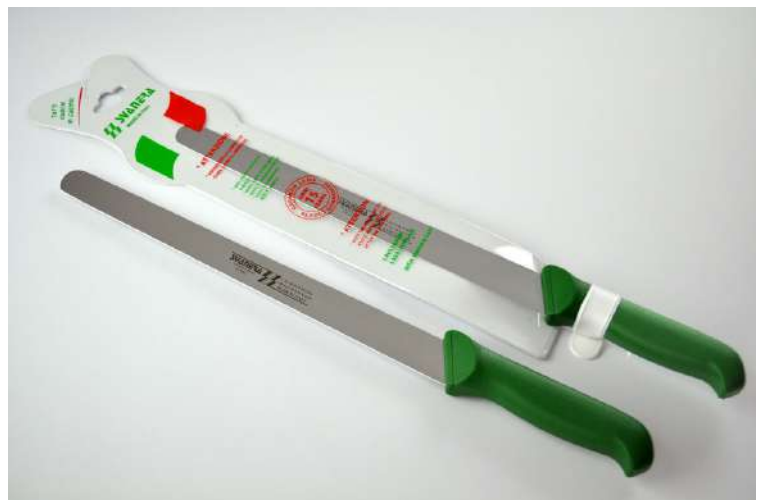

Art. 6584V
COLTELLO PROSCIUTTO MM2 CM28 VERDE
HAM KNIFE MM2 CM28 GREEN