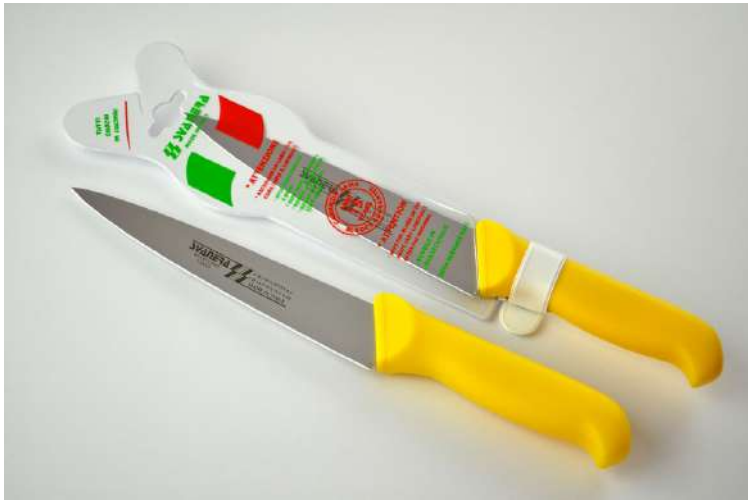

Art. 6550G
COLTELLO SCANNARE MM3 CM18 GIALLO
STICKING KNIFE MM3 CM18 YELLOW