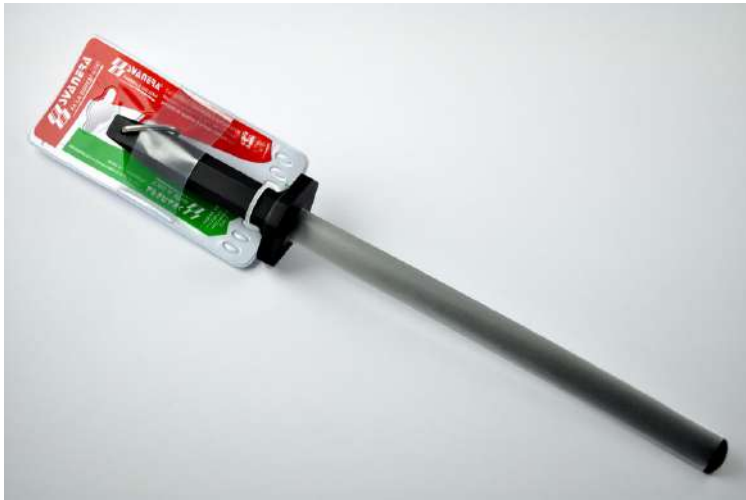

Art. 6734
ACCIAINO TONDO CM30 CROMIZZATO
ROUND BLADESHARPENER CM30 CHROMED

Art. 6739
ACCIAINO OVALE CM31 CROMIZZATO
OVAL BLADESHARPENER CM31 CHROMED

Art. 6742
ACCIAINO OVALE cm25 DIAMANTATO
OVAL DIAMOND BLADESHARPNER cm 25