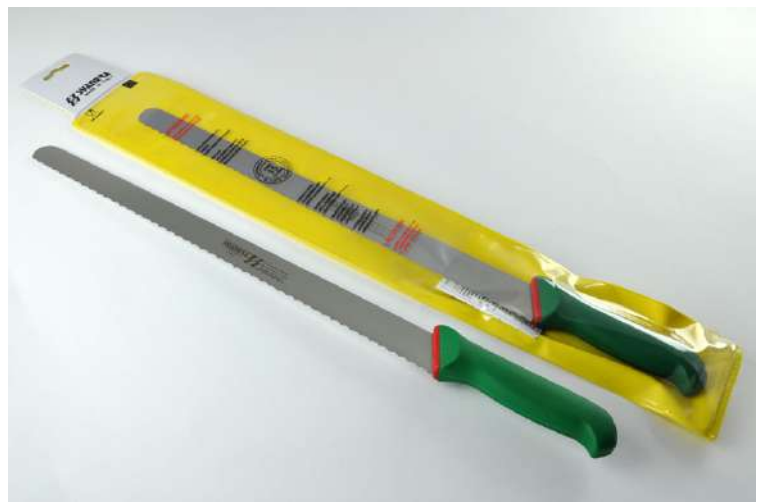

Art. 5847
COLTELLO PANETTIERE MM2 CM36 ITALY
BREAD KNIFE MM2 CM36 ITALY