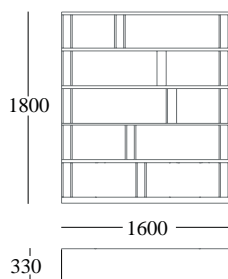

Collection **BRERA**

Brera is a bookcase available in two dimensions. Its peculiarity are the vertical elements that break the linear continuity of the shelves, with both a structural and a containing function.

The position of these vertical elements is fixed and already foreseen on the shelves; it is possible however, during the assembling, to decide whether the elements should be "open" or "closed", giving more personality to the composition.

Dimensions:

W 1600

W 2100