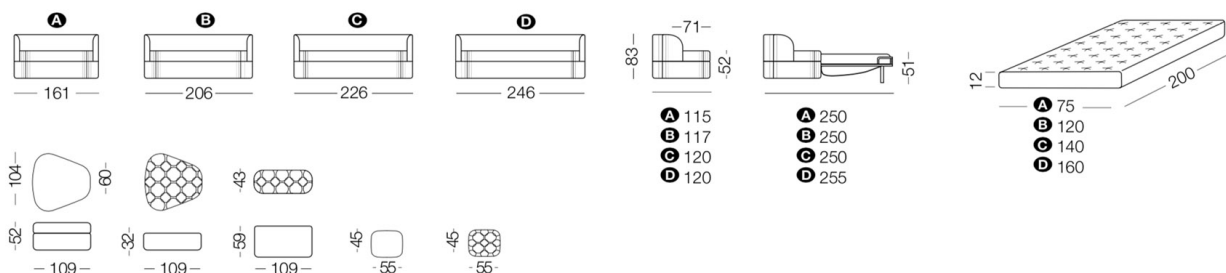

Dimensions:

Follow us