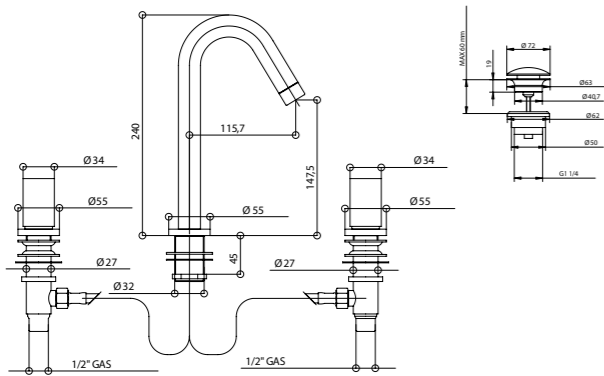

40501/R

Gruppo lavabo tre fori con piletta clic-clac.

Three holes basin mixer with clicclac waste.