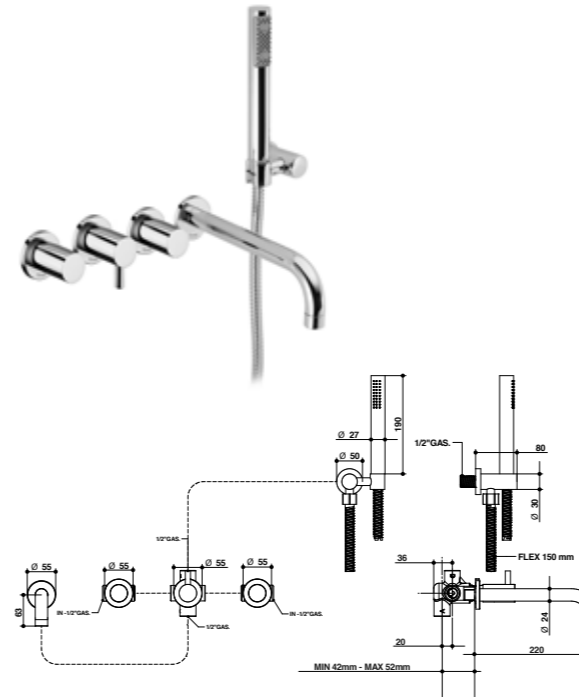

FINITURE E COLORI / FINISHES AND COLOURS

40530/DR

Gruppo vasca incasso con set doccia duplex.
Built-in bath and shower mixer with duplex shower set.