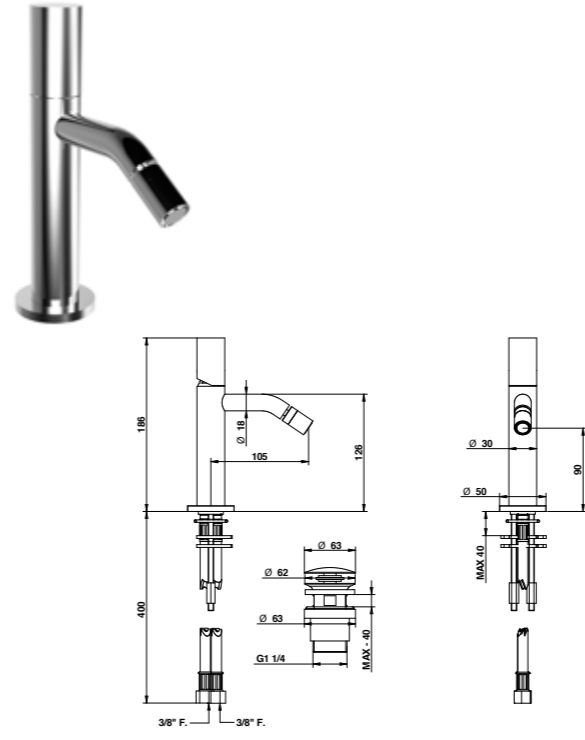

FINITURE E COLORI / FINISHES AND COLOURS

40322/OR

Miscelatore bidet a parete con cartuccia tradizionale e piletta clic-clac. Bidet mixer mixer with clic-clac waste.