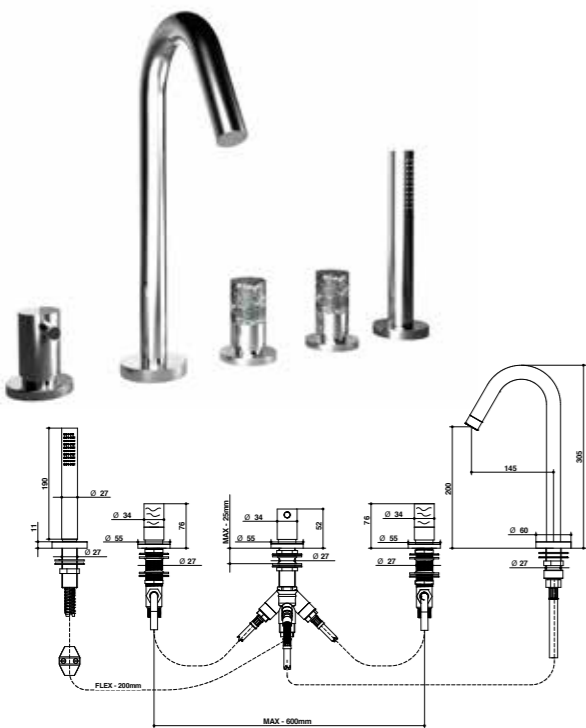

40531/D

Gruppo bordo vasca cinque fori con set doccia. Five holes deck bath and shower mixer with shower set.

ARTICOLO COMPLETO / COMPLETE ITEM

40531CRKAOD CRKA/CRPO
40531CNKAOD CNKA/ORPO

RICAMBI / SPARE PARTS

9790 *	9790 **
9999CR	9606CR
00850CR0E	00112VI

*Calda / Hot **Fredda / Cold

FINITURE E COLORI / FINISHES AND COLOURS

40536/D

Gruppo vasca esterno con set doccia. External bath and shower mixer with duplex shower set.

ARTICOLO COMPLETO / COMPLETE ITEM

40536CRKAOD CRKA/CRPO
40531CNKAOD CNKA/ORPO