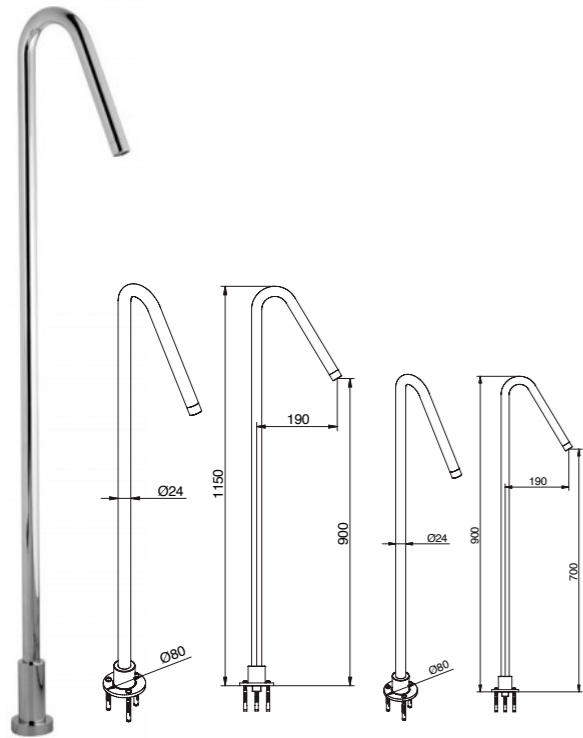

985/70-90
 Bocca lavabo a pavimento 985/90. Bocca vasca a pavimento 985/70. Floor mounted basin spout 985/90. Floor mounted bath spout 985/70.

- ARTICOLO COMPLETO / COMPLETE ITEM**
- 00985CR70 CR
 - 00985CR90 CR
 - 00985NE70 NE/BI/NS
 - 00985NE90 NE/BI/NS
 - 00985CN70 CN
 - 00985CN90 CN
 - 00985FA70 OP/NM/HM/AM/OM
 - 00985FA90 OP/NM/HM/AM/OM

- RICAMBI / SPARE PARTS**
- 9999CR

986/16-22
 Bocca incasso Ø 24 mm, 160-220 mm lunghezza, 1/2M. Built-in spout, 24 mms. Ø, 1/2M, 160-220 mms. long.

- ARTICOLO COMPLETO / COMPLETE ITEM**
- 00986CR16 CR
 - 00986CR22 CR
 - 00986BU16 NE/BI
 - 00986BU22 NE/BI
 - 00986CN16 CN/AM/NM/HM/OM
 - 00986CN22 CN/AM/NM/HM/OM
 - 00986OP16 OP
 - 00986OP22 OP