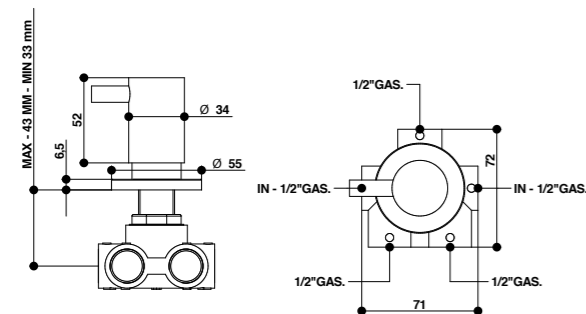

ARTICOLO COMPLETO / COMPLETE ITEM

40525CR050R CR

PARTE INCASSO
BUILT-IN PART

PARTE ESTERNA DA ABBINARE
EXTERNAL MATCHING PART

09495

FINITURE / FINISHES

40525CR050REU
CR

40525OPO50REU
OP

40525CN050REU
CN/AM/NM/HM/
OM

Non disponibile con maniglia in marmo / Not available with marble handle.

ACCESSORI / ACCESSORIES

00083CR

RICAMBI / SPARE PARTS

00113DM

FINITURE E COLORI / FINISHES AND COLOURS

40554/R

Termostatico incasso da 3/4" senza chiusura. 3/4" built-in thermostatic shower mixer without lock.