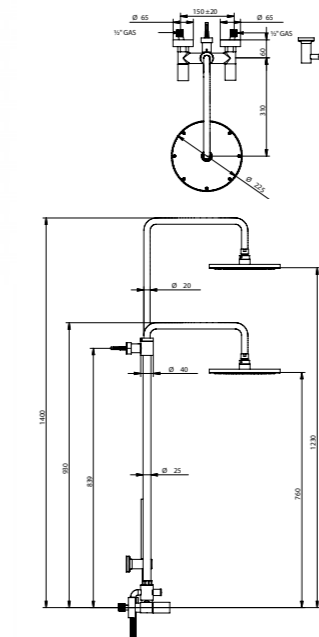

40537/DR

Gruppo doccia esterno con tubo, soffione e set doccia duplex. External shower mixer with tube, shower head and duplex shower set.