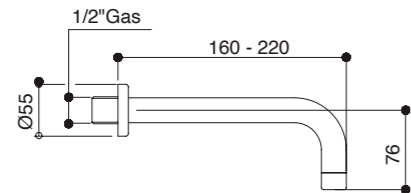

1. **ARTICOLO COMPLETO / COMPLETE ITEM**
2. 00986CR16 CR
   - 00986CR22 CR
   - 00986BU16 NE/BI
   - 00986BU22 NE/BI
   - 00986CN16 CN/AM/NM/HM/OM
   - 00986CN22 CN/AM/NM/HM/OM
   - 00986OP16 OP
   - 00986OP22 OP