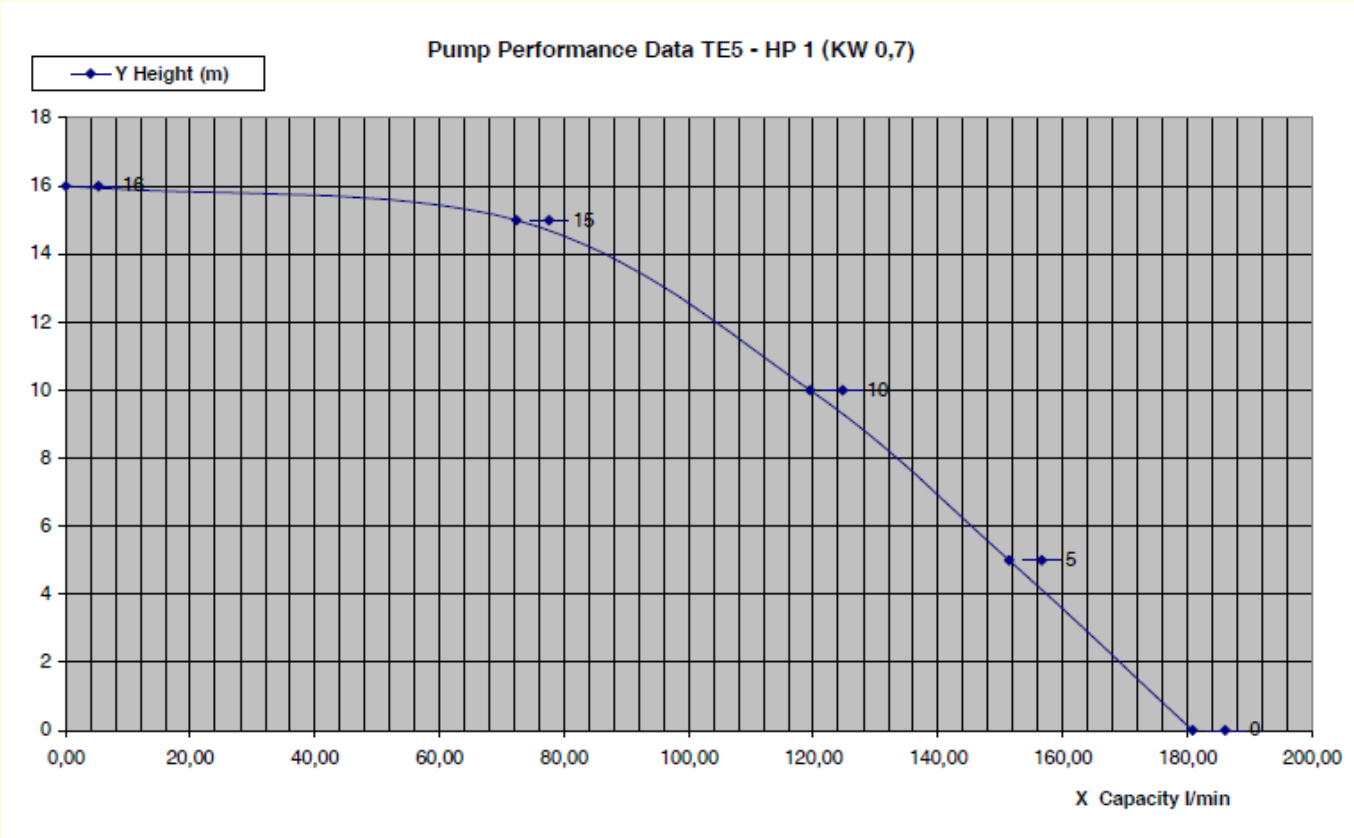

Capacity and Pressure

Capacity	from 4.700 l/h to 60.000 l/h
Working Pressure	1,8 bar

Note: The above data refer to water

RELATION TABLE: ENGINE POWER and CAPACITY OF FILTER PUMPS

HP	KW	Capacity l/h	Effective Capacity l/h	
7,5	5,5	60 000	Model TE 30	30 000
5,5	4	56 000	Model TE 25	25 000
3	2,2	24 000	Model TE 15	15 000
2	1,5	17 000	Model TE 10	10 000
1	0,7	10 000	Model TE 5—CESE5	5 000
0,75	0,55	6 700	Model CESE 3	3 000
0,55	0,36	4 700	Model CESE 2	2 000

The above table depicts the relationship between the engine power and the capacity/effective of OMG filter pumps models.

In the next pages we would be pleased to let you discover our unit pump models TE5, TE15, TE25.

SOME MODELS

TE 5

TE 15

Pump Performance Data TE15 - hp 3 (KW 2,2)

TE 25

Pump Performance Data TE25 - Hp 5,5 (KW 4)

Please, find in the next page "why"
OMG wears BLUE

OMG wears BLUE