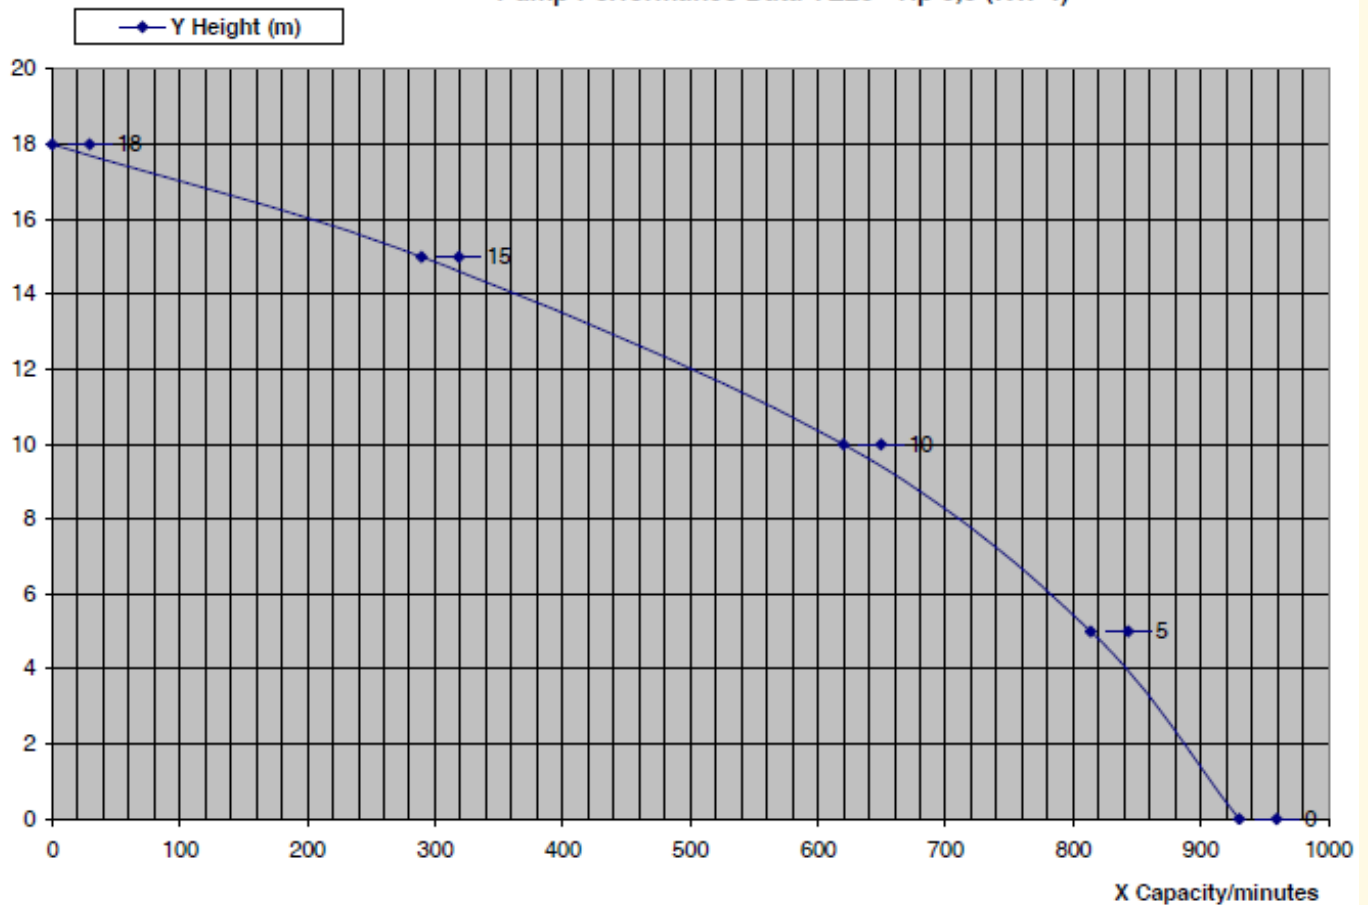

Capacity and Pressure

Capacity	from 4.700 l/h to 60.000 l/h
Working Pressure	1,8 bar

Note: The above data refer to water

RELATION TABLE: ENGINE POWER and CAPACITY OF FILTER PUMPS

HP	KW	Capacity l/h	Effective Capacity l/h	
7,5	5,5	60 000	Model TE 30	30 000
5,5	4	56 000	Model TE 25	25 000
3	2,2	24 000	Model TE 15	15 000
2	1,5	17 000	Model TE 10	10 000
1	0,7	10 000	Model TE 5—CESE5	5 000
0,75	0,55	6 700	Model CESE 3	3 000
0,55	0,36	4 700	Model CESE 2	2 000

SOME MODELS

TE 5

TE 15

Pump Performance Data TE15 - hp 3 (KW 2,2)

TE 25

Pump Performance Data TE25 - Hp 5,5 (KW 4)

Please, find in the next page "why"
OMG wears BLUE

OMG wears BLUE