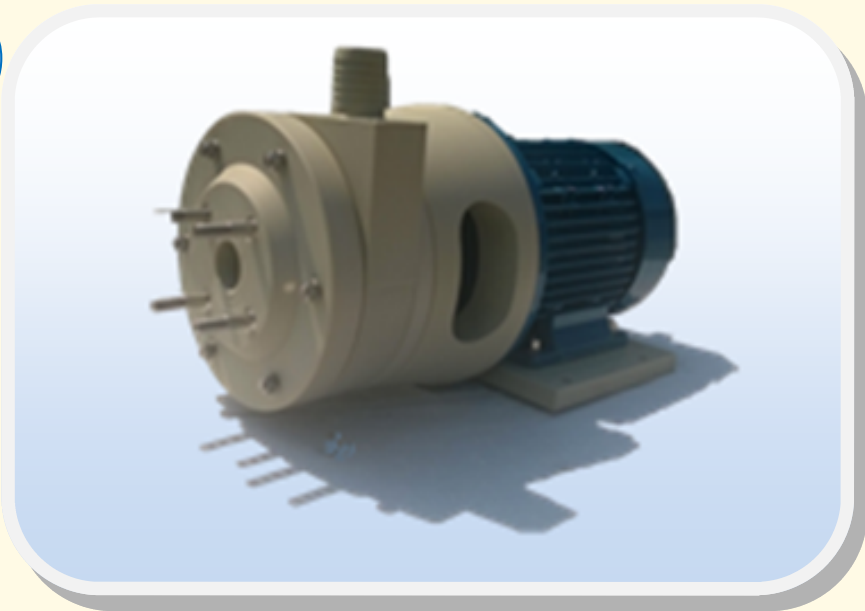

RELATION TABLE: ENGINE POWER and CAPACITY OF FILTER PUMPS

HP	KW	Capacity l/h	Effective Capacity l/h	
7,5	5,5	60 000	Model TE 30	30 000
5,5	4	56 000	Model TE 25	25 000
3	2,2	24 000	Model TE 15	15 000
2	1,5	17 000	Model TE 10	10 000
1	0,7	10 000	Model TE 5—CESE5	5 000
0,75	0,55	6 700	Model CESE 3	3 000
0,55	0,36	4 700	Model CESE 2	2 000

The above table depicts the relationship between the engine power and the capacity/effective of OMG filter pumps models.

In the next pages we would be pleased to let you discover our unit pump models TE5, TE15, TE25.

SOME MODELS

TE 5