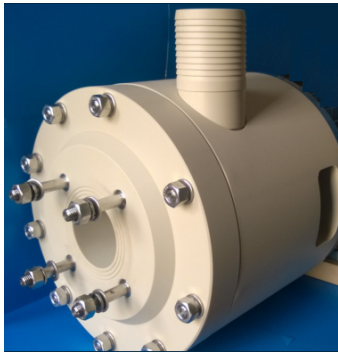

OMG UNIT PUMPS

The robustness of each component, the materials choice and the way of construction in our workshop are a guarantee of **durability** and **reliability** of our unit pumps

All the components of unit pumps are produced by turning and milling polypropylene, and 316L stainless steel plates and rods

TECHNICAL SPECIFICATION

Pump Body	PP
Rotor	PP
Mechanical Seal	It depends on the model
Other components	AISI 316L
"O" static ring	Viton e NBR
Seals	para

Attacks on pipelines

Built in conformance with customer specifications

The above table depicts the relationship between the engine power and the capacity/effective of OMG filter pumps models.

In the next pages we would be pleased to let you discover our unit pump models TE5, TE15, TE25.