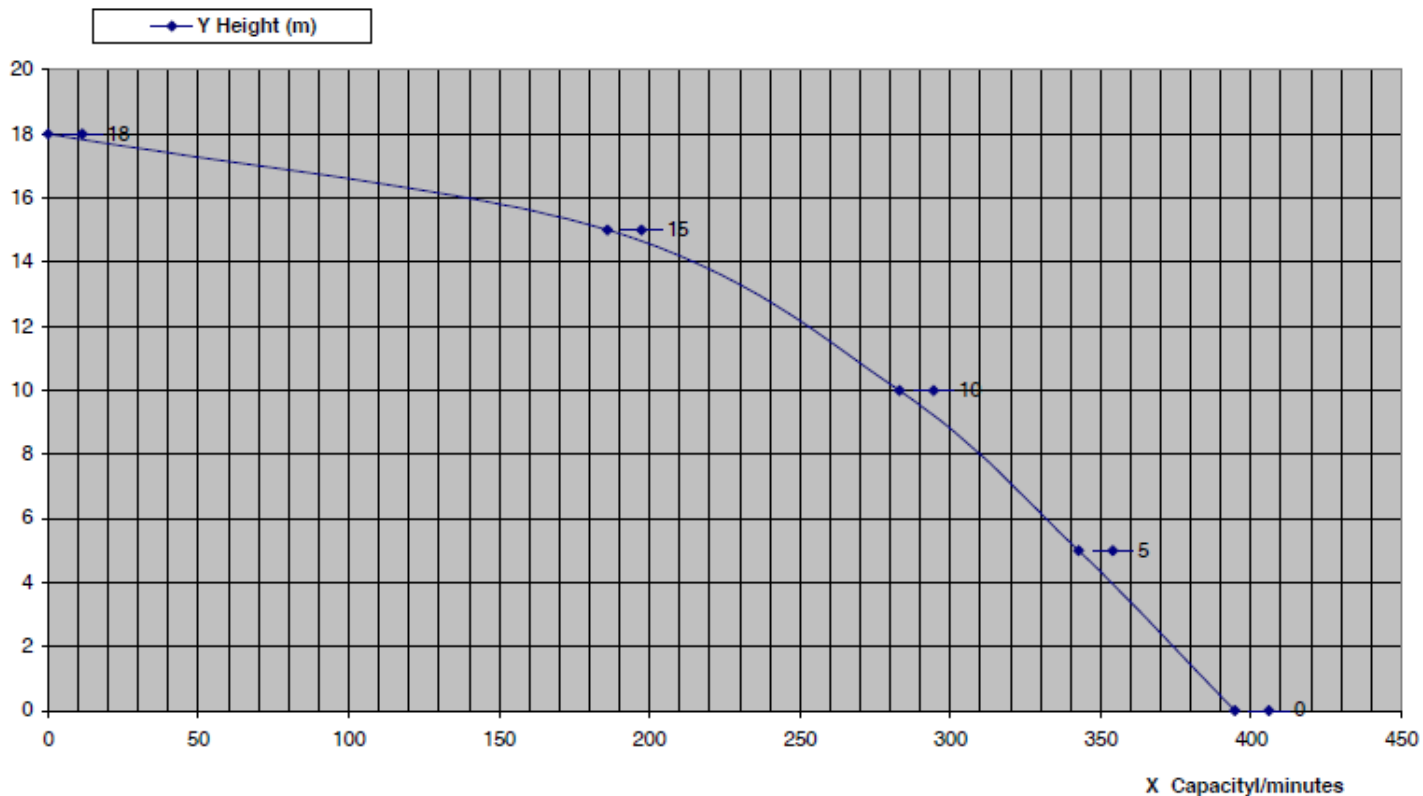

Capacity and Pressure

Capacity	from 4.700 l/h to 60.000 l/h
Working Pressure	1,8 bar

Note: The above data refer to water

RELATION TABLE: ENGINE POWER and CAPACITY OF FILTER PUMPS

HP	KW	Capacity l/h	Effective Capacity l/h	
7,5	5,5	60 000	Model TE 30	30 000
5,5	4	56 000	Model TE 25	25 000
3	2,2	24 000	Model TE 15	15 000
2	1,5	17 000	Model TE 10	10 000
1	0,7	10 000	Model TE 5—CESE5	5 000
0,75	0,55	6 700	Model CESE 3	3 000
0,55	0,36	4 700	Model CESE 2	2 000

SOME MODELS

TE 5

TE 15

Pump Performance Data TE15 - hp 3 (KW 2,2)

TE 25

Pump Performance Data TE25 - Hp 5,5 (KW 4)

Please, find in the next page "why"
OMG wears BLUE

OMG wears BLUE