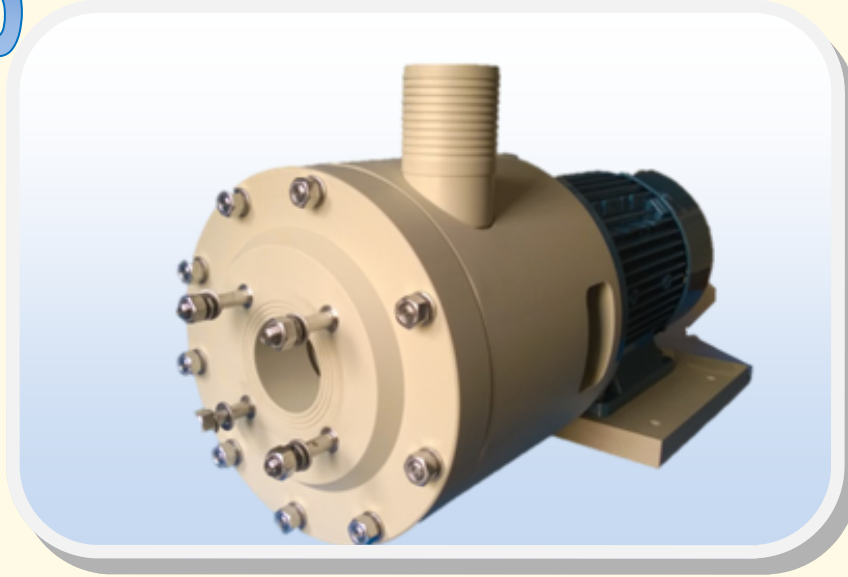

TE 25

Pump Performance Data TE25 - Hp 5,5 (KW 4)