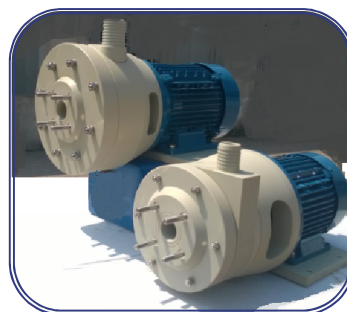

OMG wears BLUE

The colour “**BLUE**” has been representing OMG Company since 1980

That's because of:

- ⇒ Our “*will*” to offer **something different** in terms of design and quality (customized products)
- ⇒ The personal feeling of the Managing
- ⇒ The “Segale” tradition
- ⇒ The “*power*” of this colour

Thank you for your attention; for further information:

export@omgpompefiltro.it

www.omgpompefiltro.it