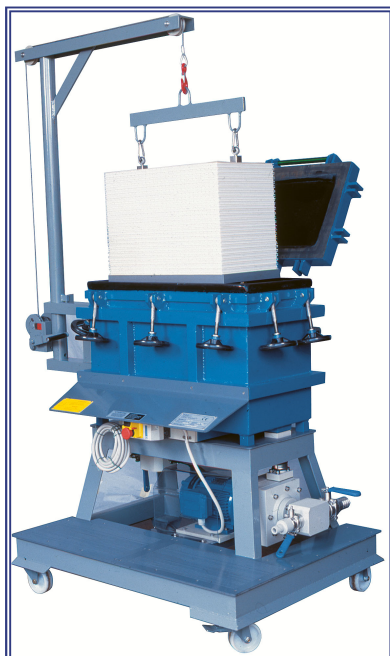

SOME MODELS

TE 5

TE 15

Pump Performance Data TE15 - hp 3 (KW 2,2)

TE 25

Pump Performance Data TE25 - Hp 5,5 (KW 4)

Please, find in the next page "why"
OMG wears BLUE

OMG wears BLUE