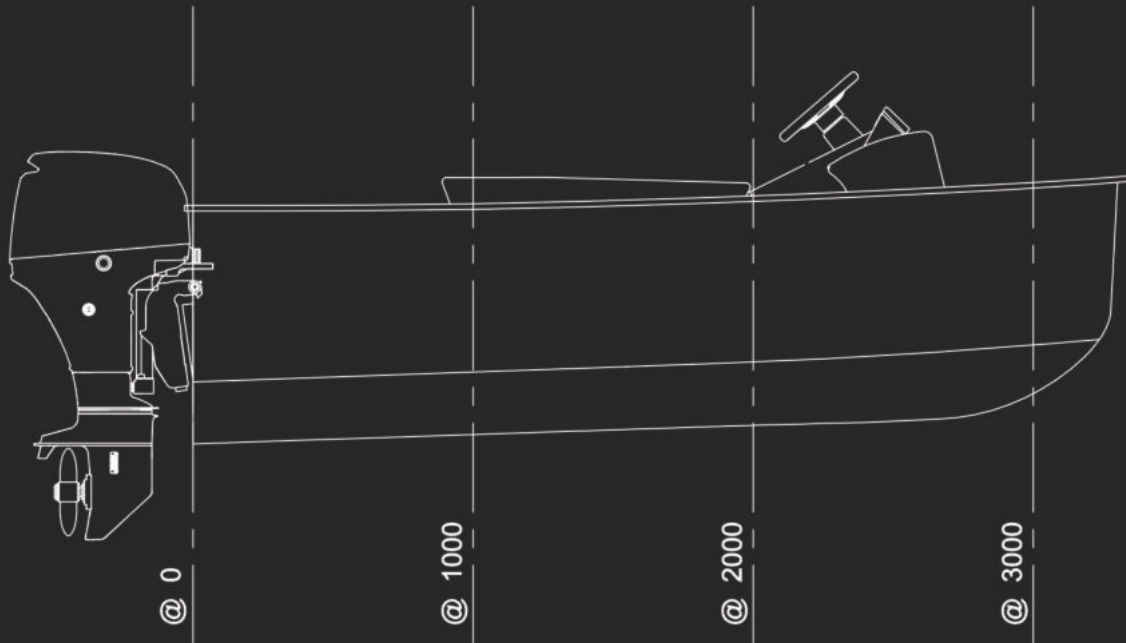

MB 11 - MB 12 - MB 18 - MB 18 Tender - MB 21 Levriero

# PHIEQUIPE

- $L_{\text{hull}}$  3,35 m
- LOA 3,50 m
- BOA 1,95 m
- Engine Maximum 40 HP outboard engine
- Crew 4 people
- Design cat C
- Dry weight 320 kg c.a. (with 40 HP outboard engine)