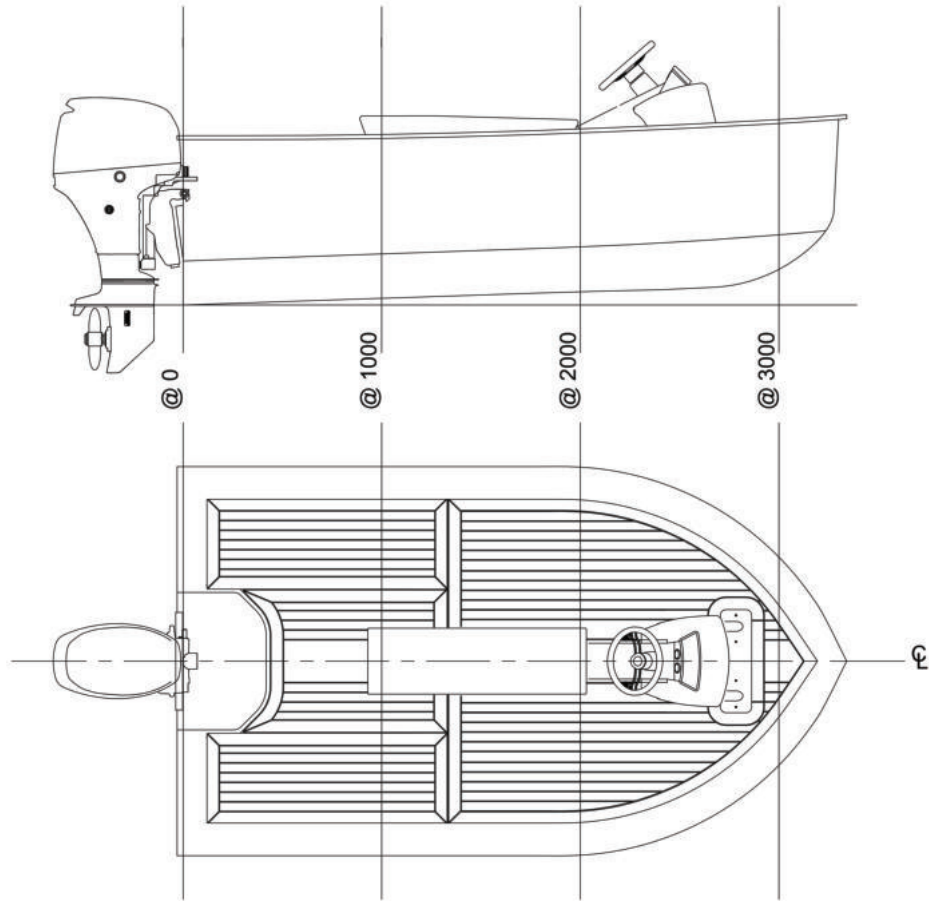

# PHIEQUIPE

- $L_{\text{hull}}$  3,35 m
- LOA 3,50 m
- BOA 1,95 m
- Engine Maximum 40 HP outboard engine
- Crew 4 people
- Design cat C
- Dry weight 320 kg c.a. (with 40 HP outboard engine)