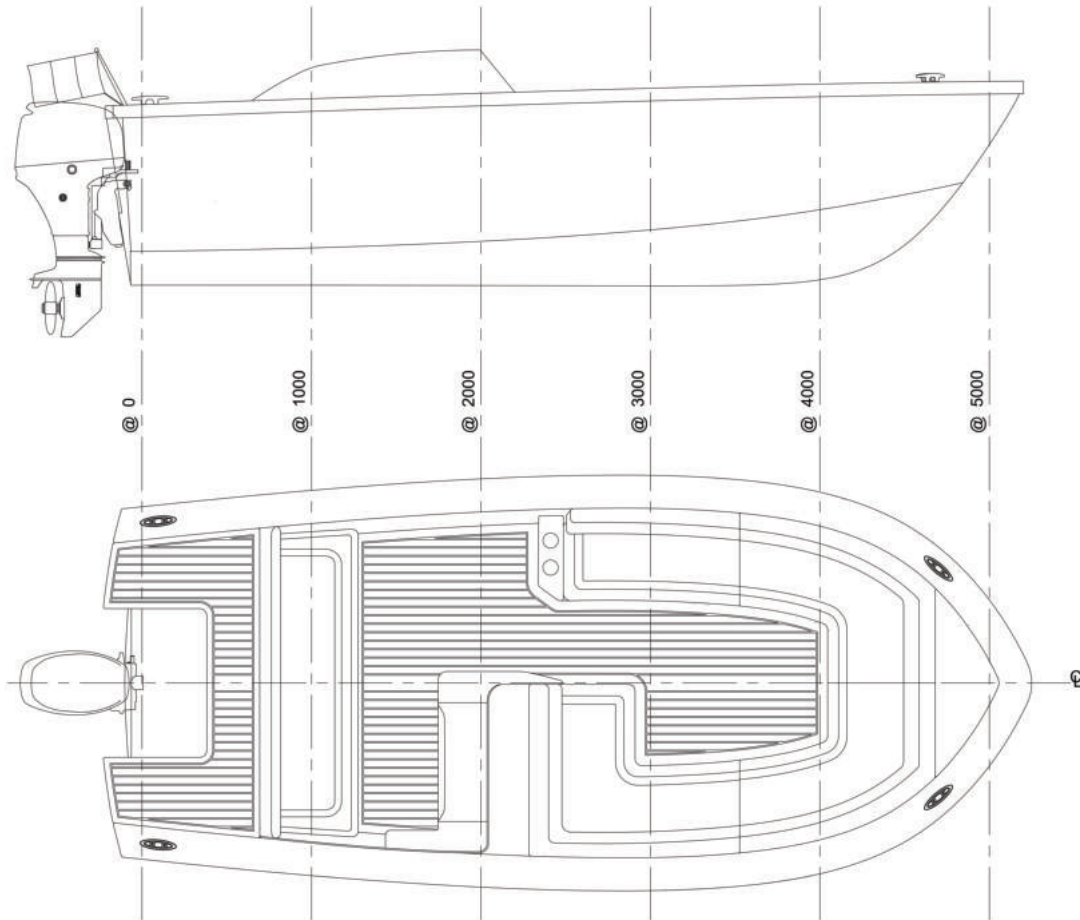

MB 18

PHIEQUIPE

MB 18

PHIEQUIPE

MB 18

PHIEQUIPE

- L_{hull} 5,40 m
- LOA 5,80 m
- BOA 2,45 m
- Engine Maximum 115 HP outboard engine
- Crew 5 people
- Design cat C
- Dry weight 960,0 kg c.a. (with 70 HP outboard engine)