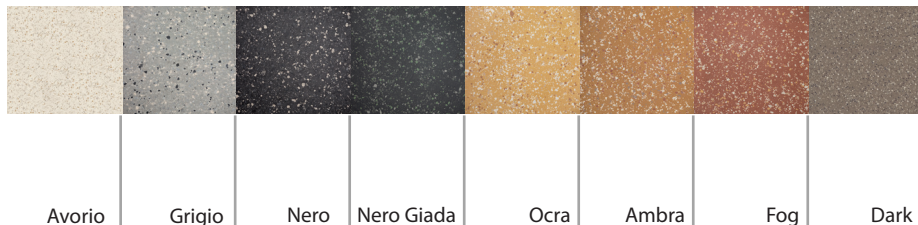

## Collection description:

Inspired by the force of the nature, Inclusioni is an encounter between contemporary aesthetics and timeless elegance.

In the Classico collection, new shades with a strong visual impact model and condition the surfaces. The timeless expressiveness of color meets the potential of the deep and material thickness, overflowing with perspectives and meanings: the full-body ceramic confirms its versatility, paving the way for multiple applications. Between vintage accents and classical references, Inclusioni Classico's eclectic character adapts to different styles of interior design, fitting with elegance and personality into modern and contemporary settings, to whom it lends a timeless and refined elegance.

## Colors: