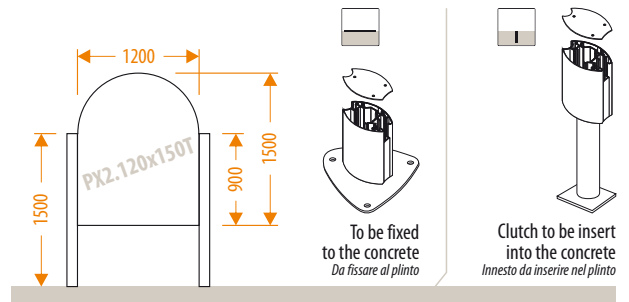

Acrylic panel <i>Pannello in plexiglass</i>	AQ4.D120150-150T	AQ4.D120150-150T/IN
Aluminium panel <i>Pannello in alluminio</i>	AQ4.DB-D120150-150T	AQ4.DB-D120150-150T/IN

	RAL 9016 white bianco	RAL 9006 silver silver	007 ash grey grigio cenere	085 black nero	silver anodized anodizzato silver
1 Aluminium side posts <i>Montanti laterali in alluminio</i>	☐	☐	☐	☐	☒
2 Aluminium caps <i>Tappi in alluminio</i>	☐	☐	☐	☐	☒
3 Panel th. 15 mm in transparent acrylic <i>Pannello sp. 15 mm in plexiglass trasparente</i>	☐	☒	☒	☒	☐
Panel th. 20 mm in aluminium <i>Pannello sp. 20 mm in alluminio</i>	☒	☒	☐	☐	☐
4 Flat base or clutch for concrete in zincated steel <i>Base piana o innesto per plinto in acciaio zincato</i>	☐	☐	☐	☐	☐