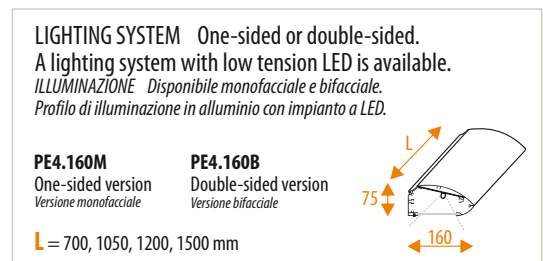

LIGHTING SYSTEM profile
Profilo ILLUMINAZIONE

	RAL 9016 white bianco	RAL 9006 silver silver	007 ash grey grigio cenere	085 black nero	silver anodized anodizzato silver
1 Aluminium side posts Montanti laterali in alluminio					☒
2 Aluminium caps Tappi in alluminio					☒
3 Modular plates h 120 mm in aluminium Piastre modulari h 120 mm in alluminio		☒	☒	☒	
Modular plates h 150, 200, 300, 400, 500, 750, 1000 mm in boxed Aluminium Composites sheets with aluminium core Piastre modulari h 150, 200, 300, 400, 500, 750, 1000 mm in Dibond scatorato con anima in alluminio	☒	☒			
4 Flat base or clutch for concrete in zincated steel Base piana o innesto per plinto in acciaio zincato					
5 Aluminium lighting profile Profilo di illuminazione in alluminio					☒