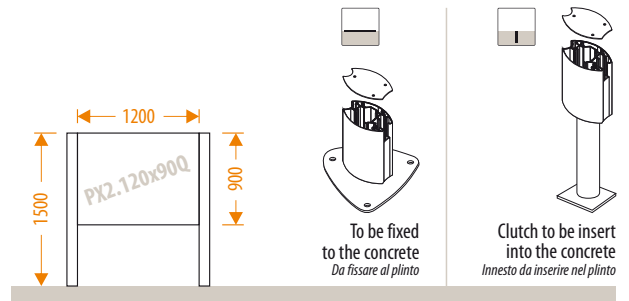

Acrylic panel <i>Pannello in plexiglass</i>	AQ4.D120150-90Q	AQ4.D120150-90Q/IN