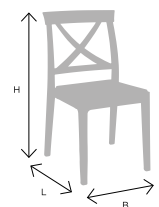

/ Dimensioni / Dimensions

(cm)

Dimensioni / Size (L-B-H):	53 x 44 x 86
Imballo / Packaging Pila su pallet / Stack on Pallet	
Dimensioni Pallet / Pallet size	44 x 94 x 242
Pz. / Pila / Pieces / Stack	22
Pila / Pallet / Stack / Pallet	1
Pallets / Camion / Pallet / Truck	72
Pz. / Camion / Pieces / Truck	1.584