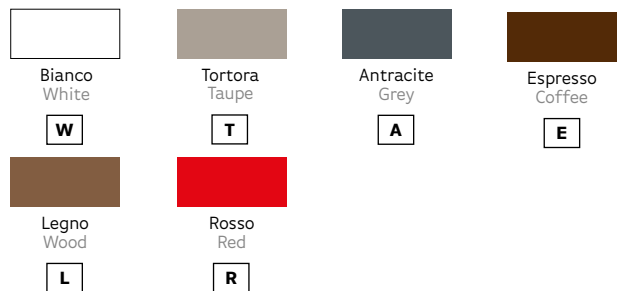

/ Colori / Colors

/ Dimensioni / Dimensions

(cm)

Dimensioni / Size (L-B-H):	52 x 46 x 82
Imballo / Packaging Pila su pallet / Stack on Pallet	
Dimensioni Pallet / Pallet size	46 x 94 x 242
Pz. / Pila / Pieces / Stack	22
Pila / Pallet / Stack / Pallet	1
Pallets / Camion / Pallet / Truck	72
Pz. / Camion / Pieces / Truck	1.584

/ Caratteristiche / Features

- Sedia Indoor / Indoor Use ☒
- Sedia Outdoor / Outdoor Use ☐
- Sedia Impilabile / Stackable Chair ☒
- N. Sedie Impilabili / Stackable up to ☐ **8**

Standard: **EN 16139 - LEVEL 2**