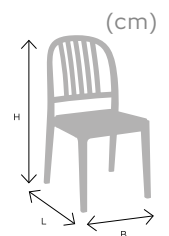

/ Dimensioni / Dimensions

Dimensioni / Size (L-B-H):	53 x 44 x 89
Imballo / Packaging Pila su pallet / Stack on Pallet	
Dimensioni Pallet / Pallet size	44 x 94 x 242
Pz. / Pila / Pieces / Stack	22
Pila / Pallet / Stack / Pallet	1
Pallets / Camion / Pallet / Truck	72
Pz. / Camion / Pieces / Truck	1.584