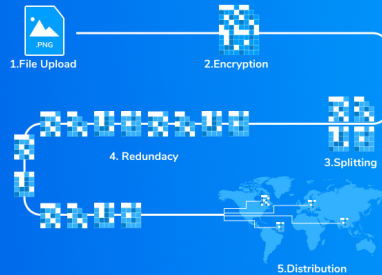

File journey

Competitive advantages

$$$
Cost-effective

🔒
Privacy-first

↔️
Low-latency

🌱
Green