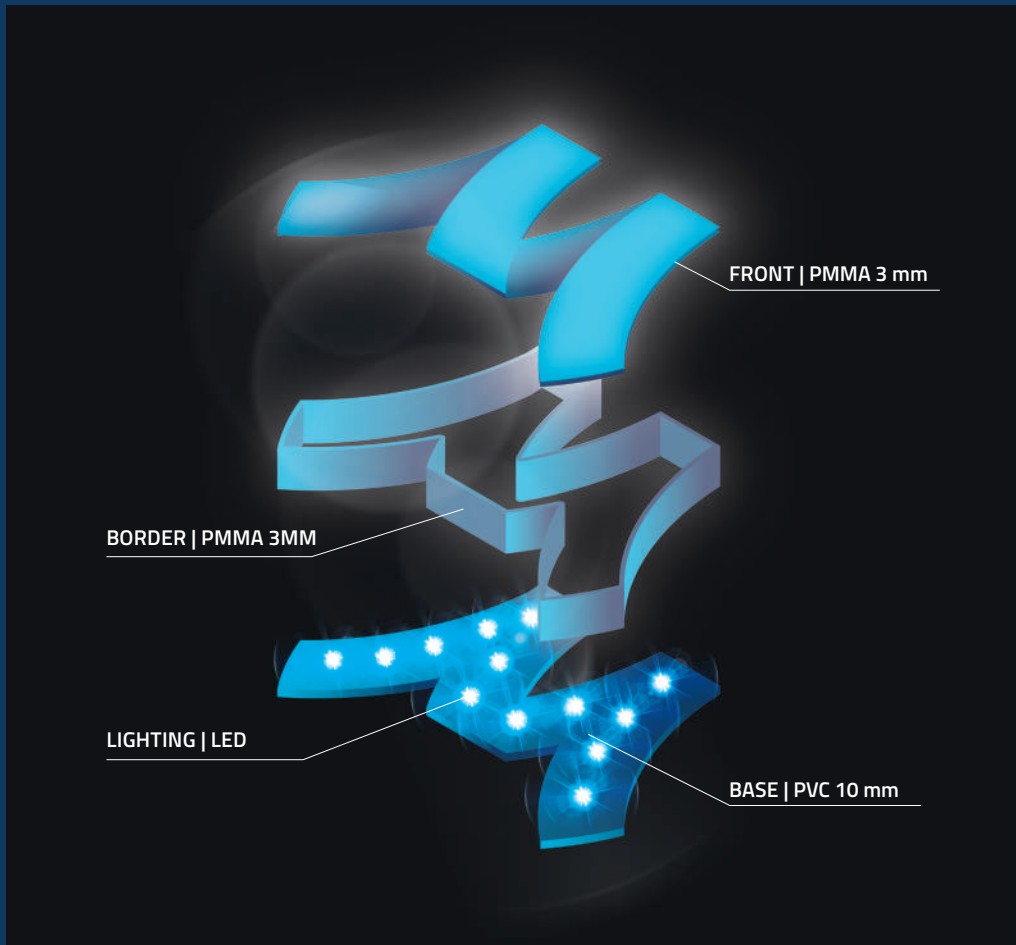

Size: medium / large

Certification: CE

Direct light

FLEX NEON

Boxed sign with
illuminated open front with flex neon

Usage: indoor and outdoor
Size: medium / large
Certification: CE

Direct light

PLEXI

Boxed sign with
fully luminous side edge and front

Usage: indoor and outdoor
Size: small / medium / large
Certification: CE

Direct light

BULB

Boxed sign with luminous bulbs

Usage: indoor and outdoor

Size: small / medium