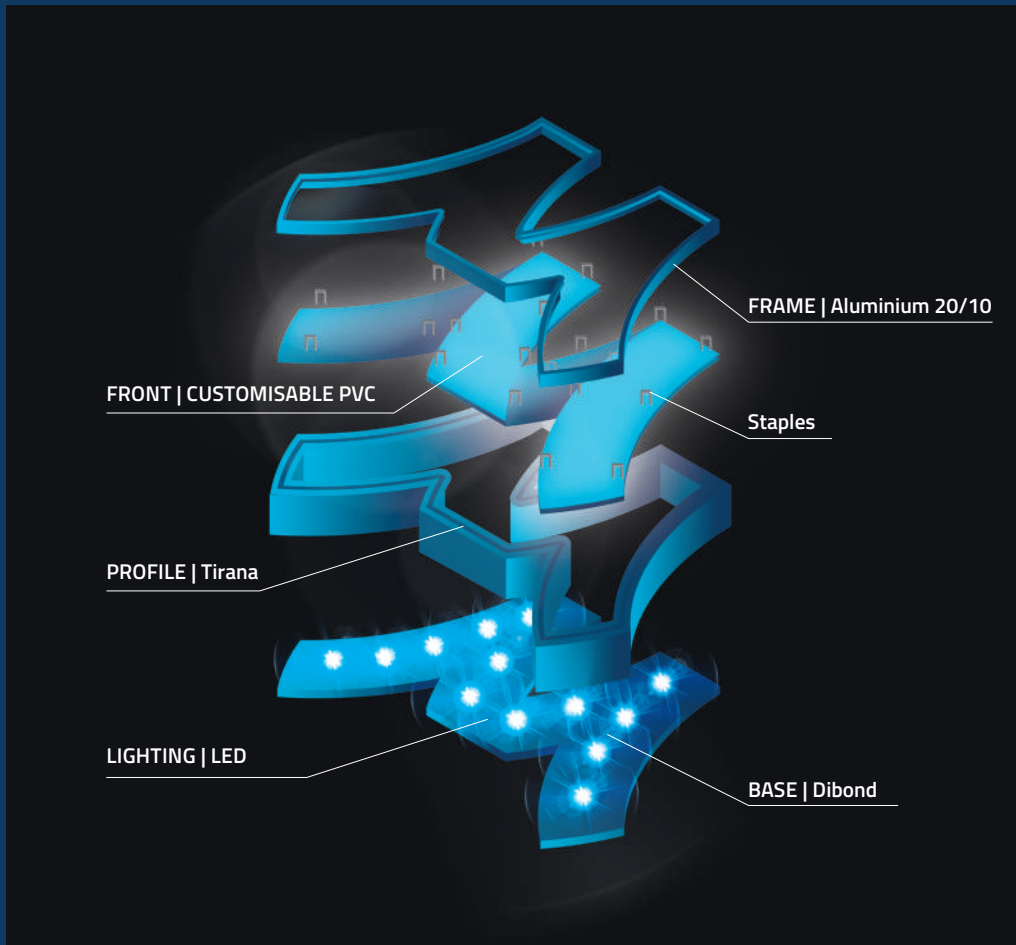

TIRANA

Shaped single-sided box with fully luminous PVC sheet

Usage: indoor and outdoor

Size: medium / large

Certification: CE