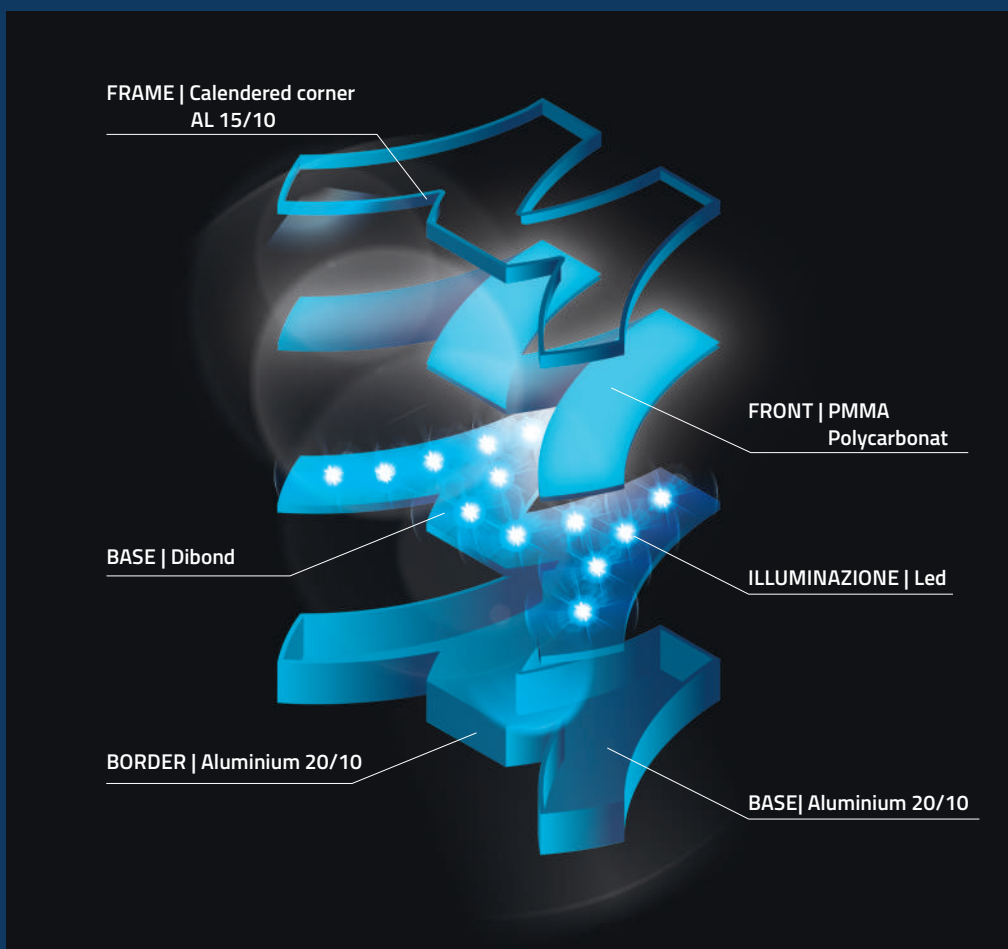

LAELLE

Boxed sign with luminous front and perimeter frame

Usage: indoor and outdoor

Size: medium / large

Certification: CE