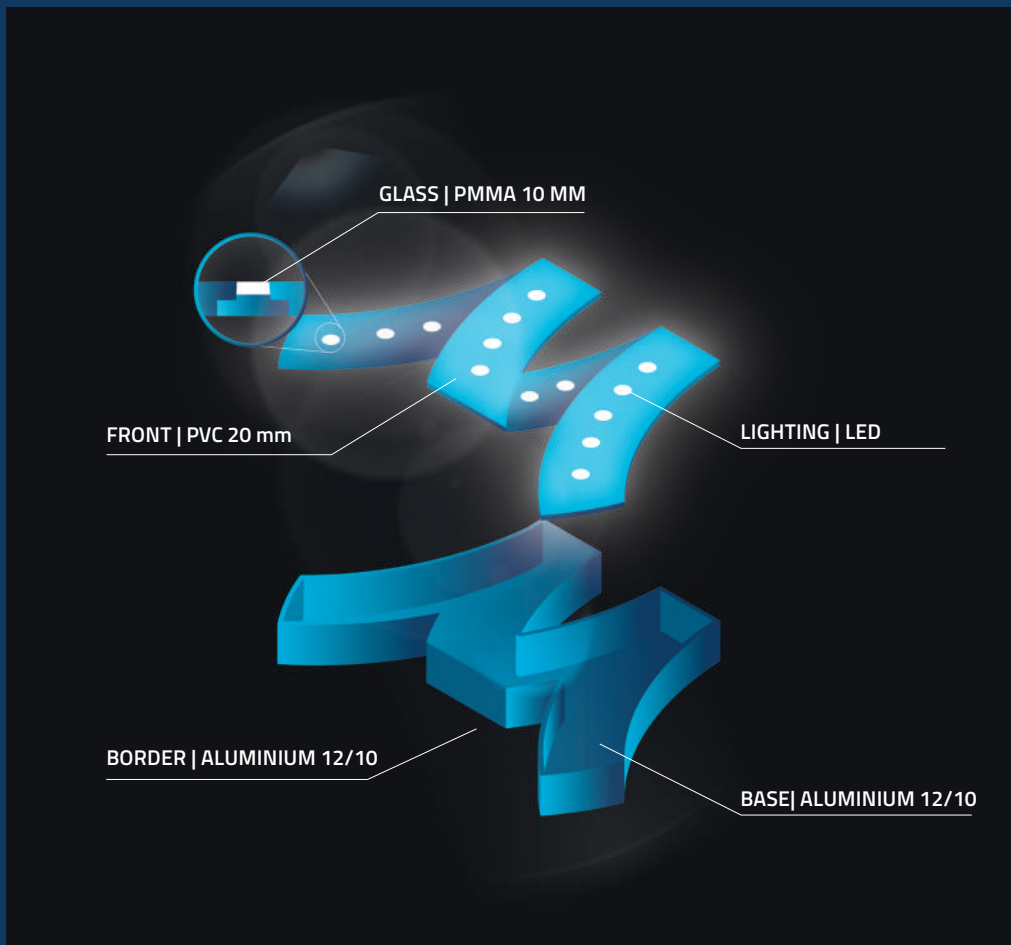

Boxed sign with
fully luminous side edge and front

Usage: indoor and outdoor
Size: small / medium / large
Certification: CE

Direct light

BULB

Boxed sign with luminous bulbs

Usage: indoor and outdoor

Size: small / medium

Certification: CE

Direct light

DOUBLE-SIDED

Boxed sign with
fully luminous front and back

Usage: indoor and outdoor

Size: small / medium

Certification: CE

Reflected light