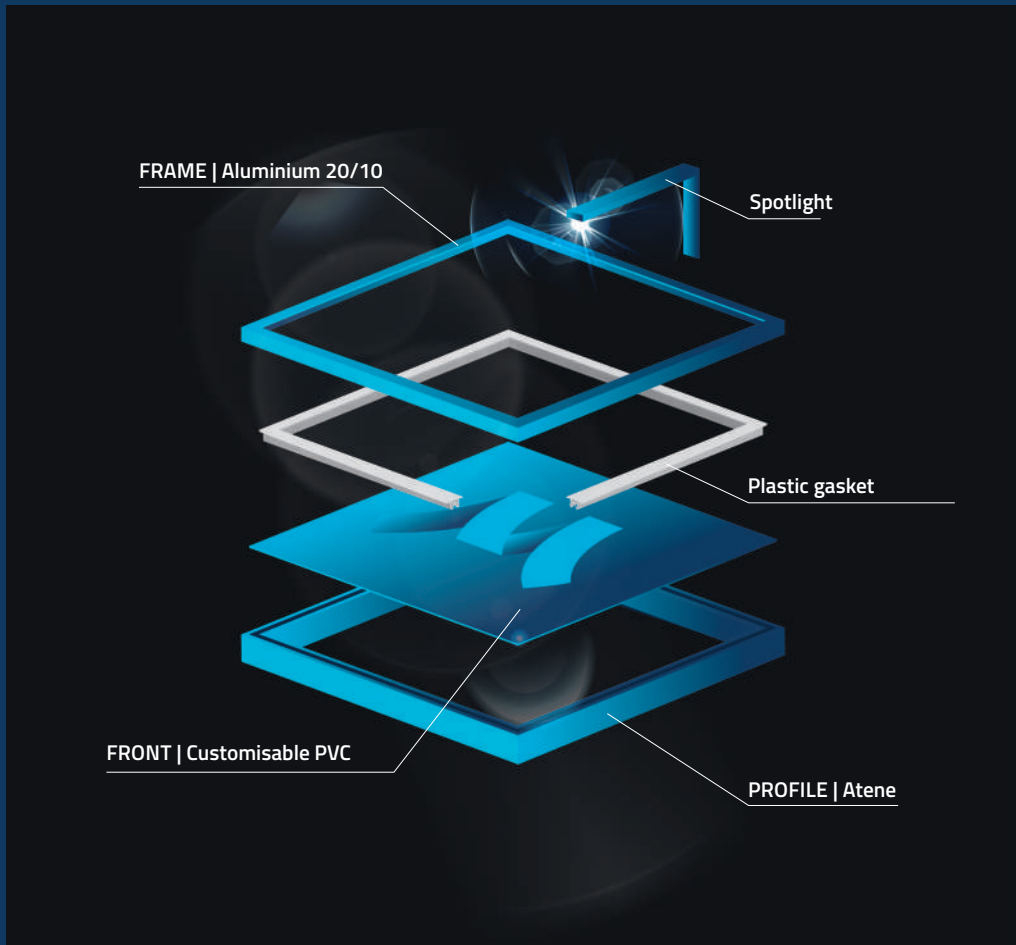

Certification: CE

Large size

ATENE

Single-sided frame with PVC sheet
illuminated by spotlights

Usage: indoor and outdoor

Size: medium / large

Certification: CE

Large size