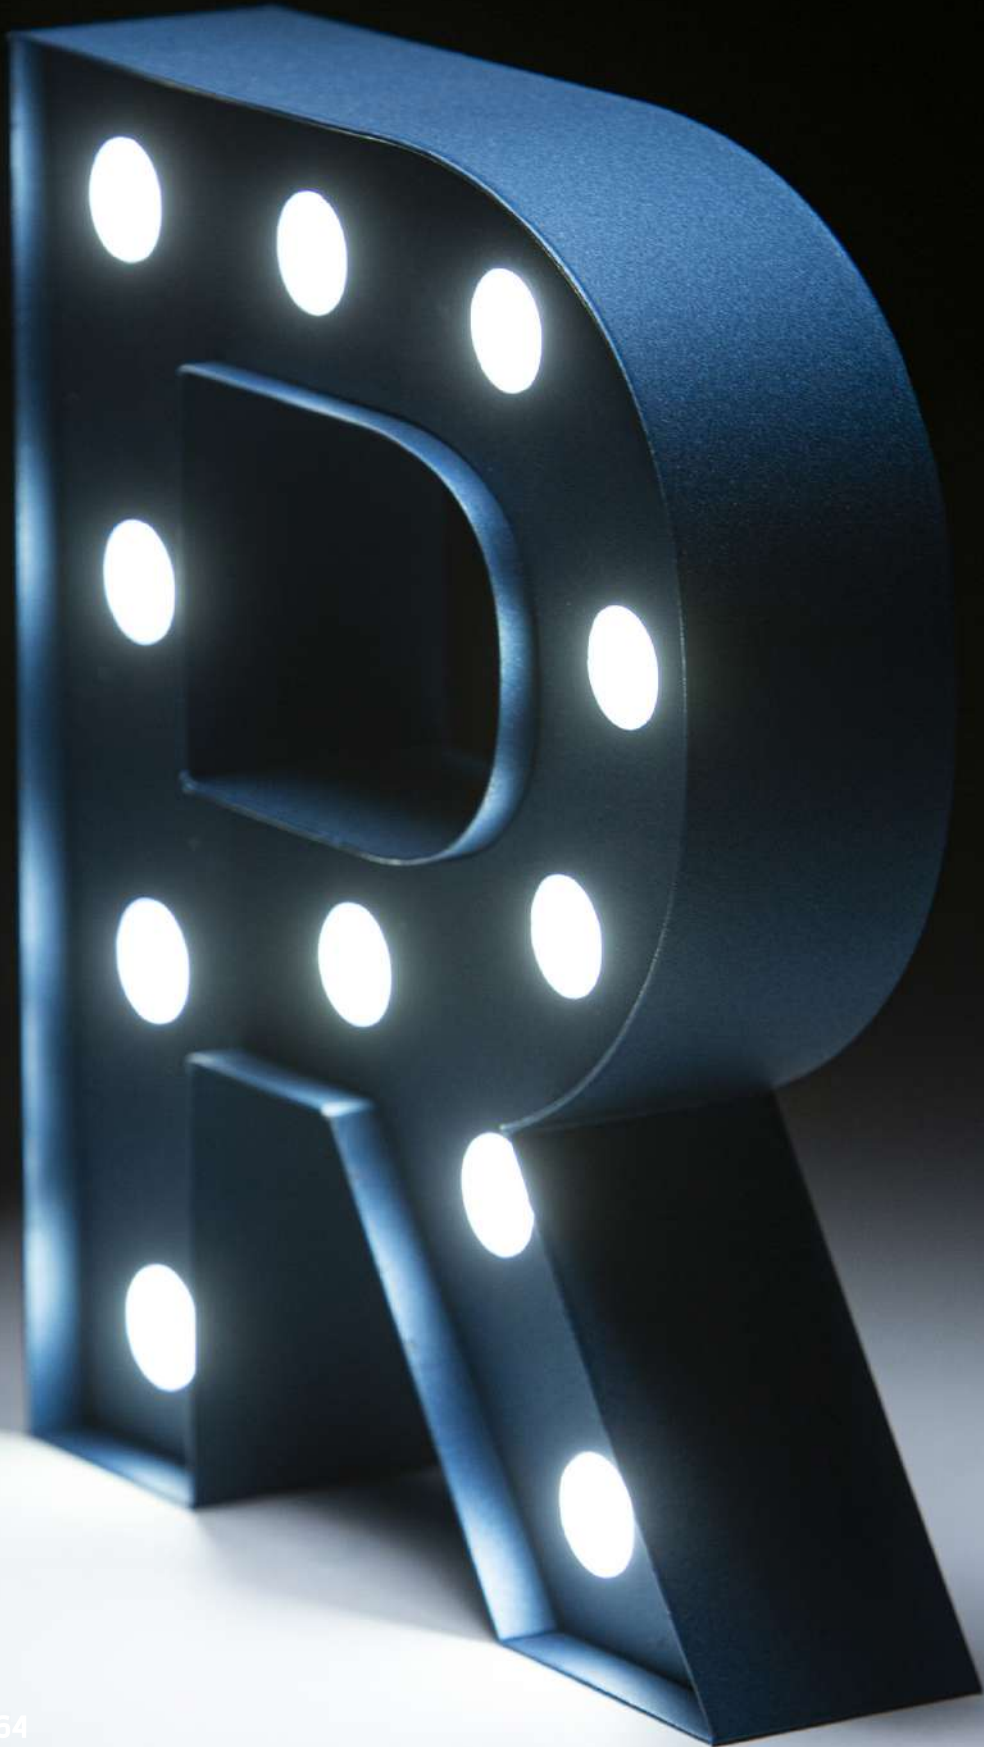

Direct light

LAEFFE

Boxed sign with
luminous front and perimeter edge

Usage: indoor and outdoor

Size: medium / large

Certification: CE

Direct light

CLASSIC

Boxed sign with
with fully luminous front

Usage: indoor and outdoor

Size: medium / large

Certification: CE

Direct light

SOLID - F

Boxed sign with
fully luminous embossed front

Usage: indoor and outdoor

Size: medium / large

Certification: CE

Direct light

FLEX NEON

Boxed sign with
illuminated open front with flex neon

Usage: indoor and outdoor
Size: medium / large
Certification: CE

Direct light

PLEXI

Boxed sign with
fully luminous side edge and front

Usage: indoor and outdoor
Size: small / medium / large
Certification: CE

Direct light

BULB

Boxed sign with luminous bulbs

Usage: indoor and outdoor

Size: small / medium