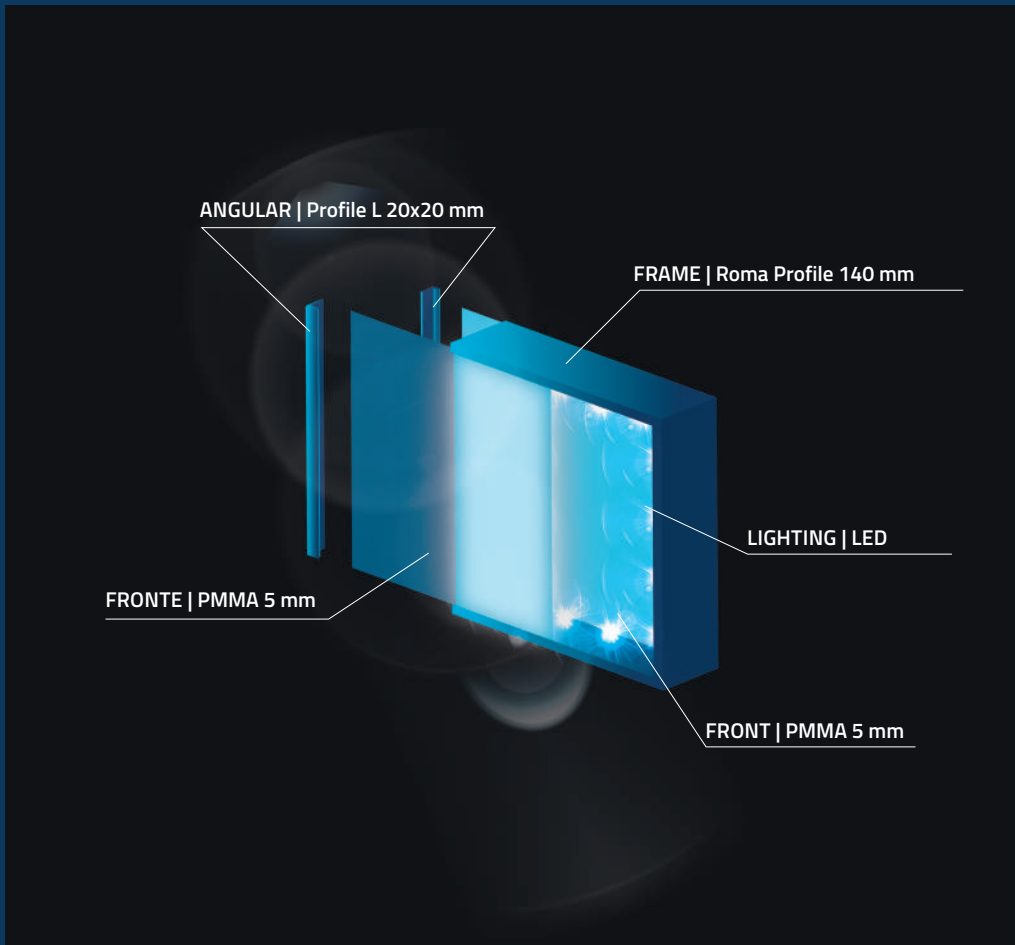

Certification: CE

Luminous boxes

DOUBLE-SIDED ROMA

Double-sided box with
luminous front/back and perimeter frame

Usage: indoor and outdoor
Size: small / medium / large
Certification: CE

Luminous boxes

PERFORATED