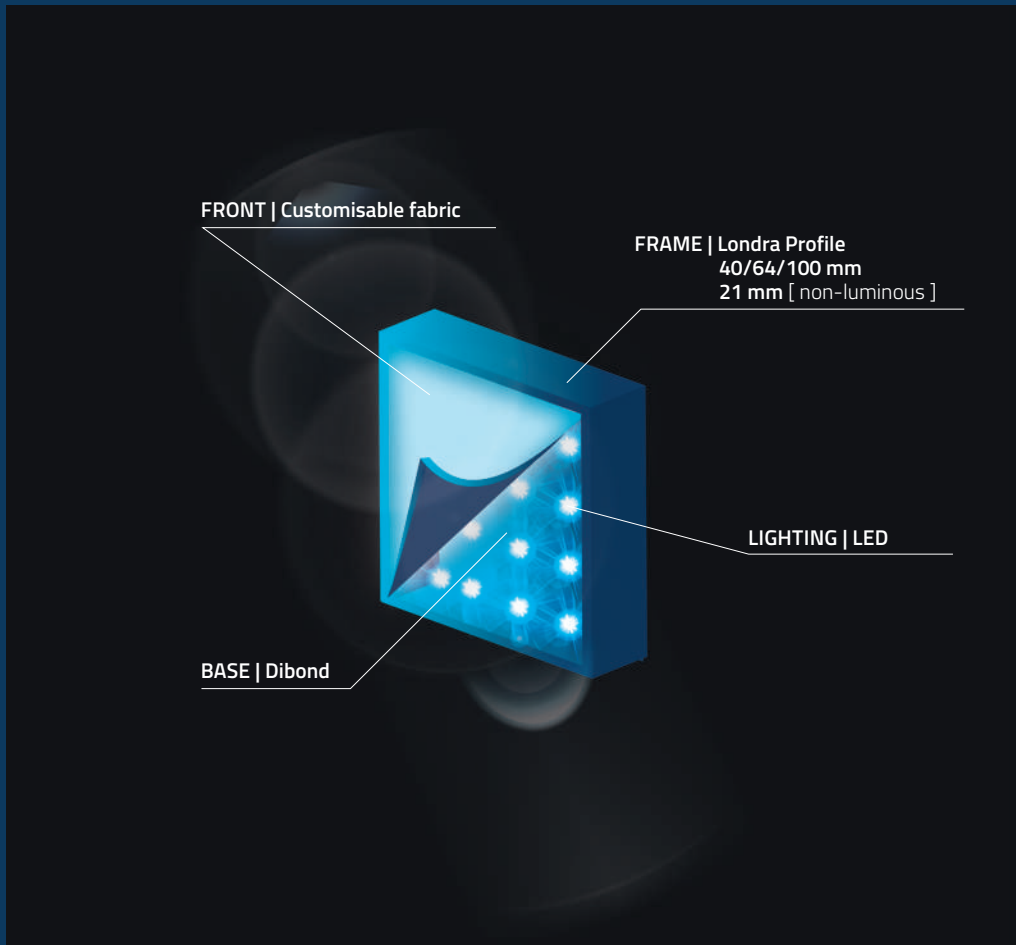

Usage: indoor and outdoor
Size: small / medium / large
Certification: CE

Luminous boxes

LIGHTBOX

Single-sided lightbox with fully luminous custom fabric

Use: internal
Size: small / medium / large
Certification: CE