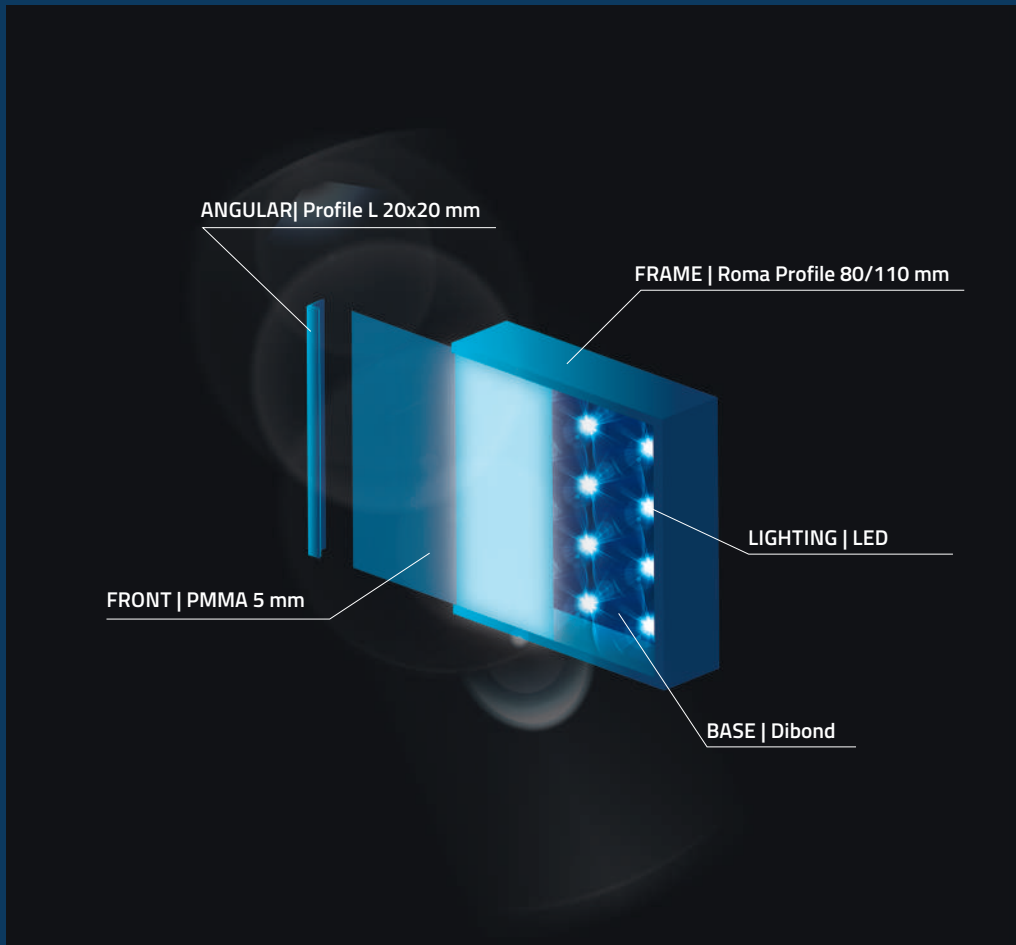

Usage: indoor and outdoor

Size: small / medium

Certification: CE

Luminous boxes

ROMA MONO

Single-sided box with
luminous front and perimeter frame

Usage: indoor and outdoor

Size: small / medium