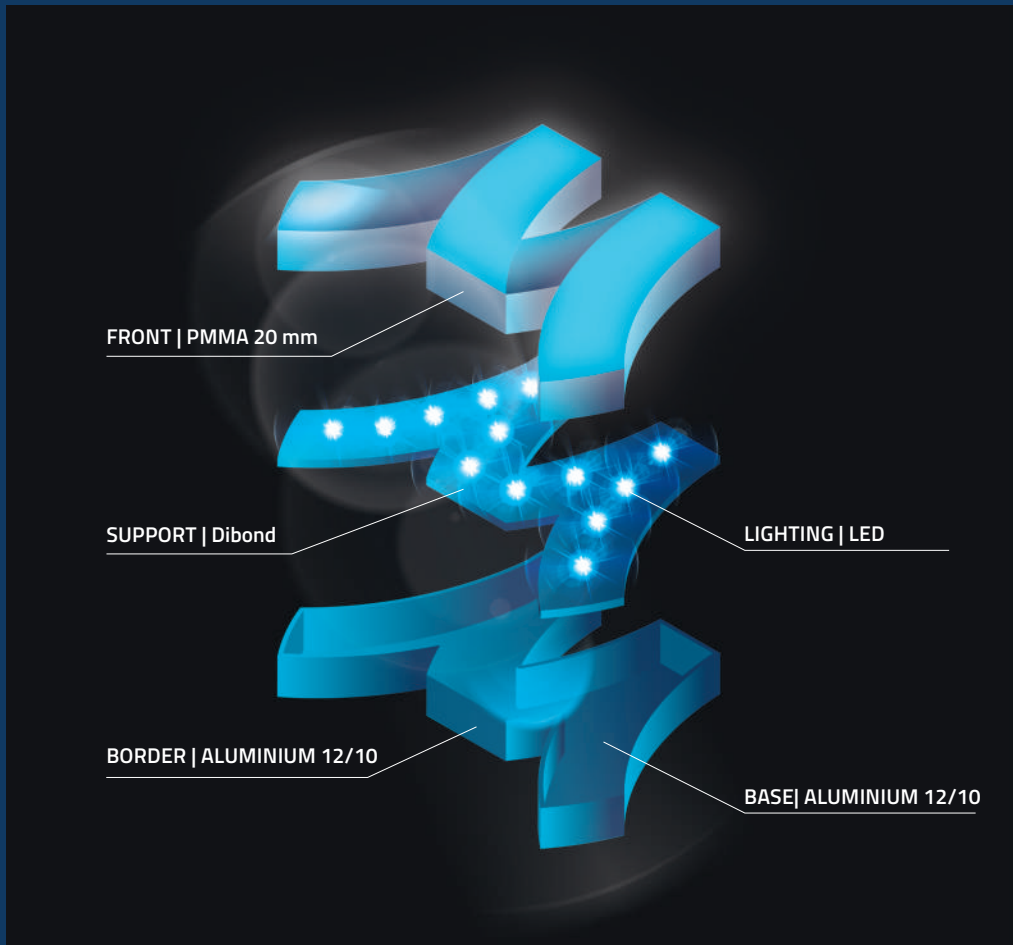

Direct light

LAEFFE

Boxed sign with
luminous front and perimeter edge

Usage: indoor and outdoor

Size: medium / large

Certification: CE

Direct light

CLASSIC

Boxed sign with
with fully luminous front

Usage: indoor and outdoor

Size: medium / large

Certification: CE

Direct light

SOLID - F

Boxed sign with
fully luminous embossed front

Usage: indoor and outdoor