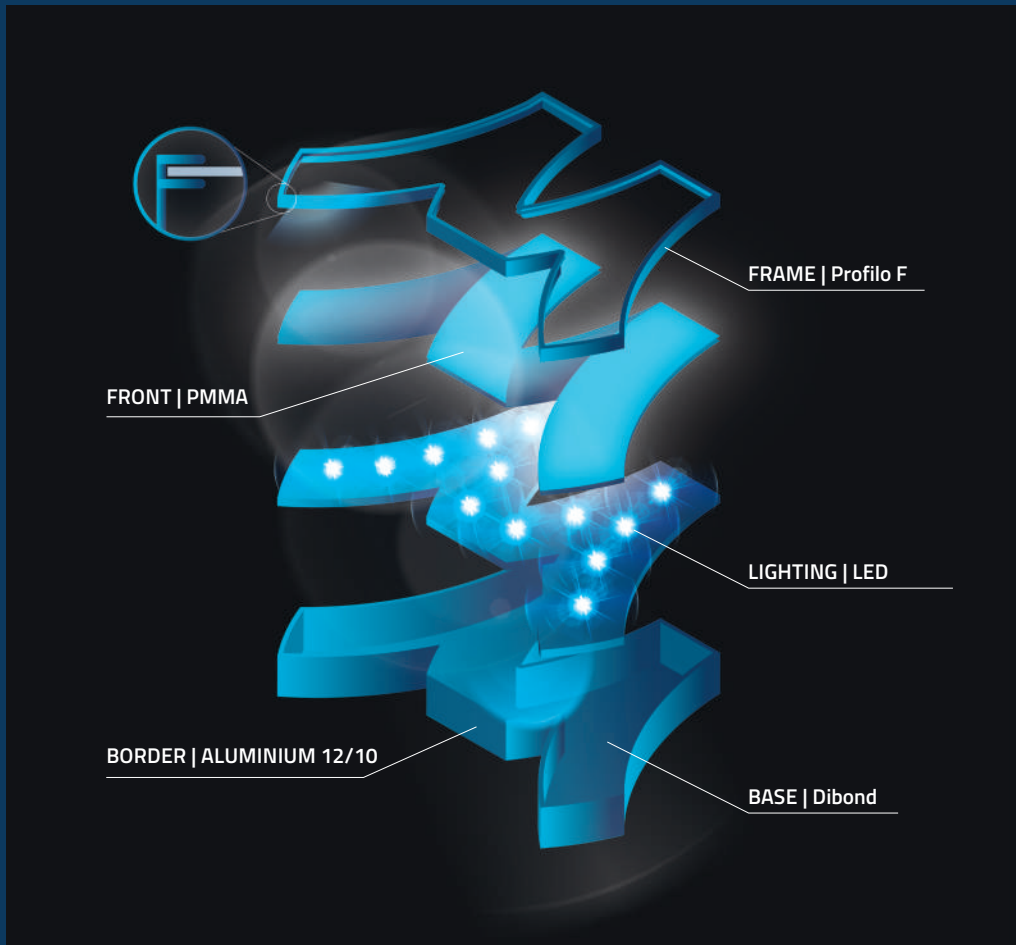

Signs with attention to every detail and fully customisable. Innovative single-sided and double-sided solutions are available in the luminous and non-luminous versions. All signs are designed in-house with craftsmanship and the highest quality materials.

Direct light

LAEFFE

Boxed sign with
luminous front and perimeter edge

Usage: indoor and outdoor

Size: medium / large

Certification: CE

Direct light

CLASSIC