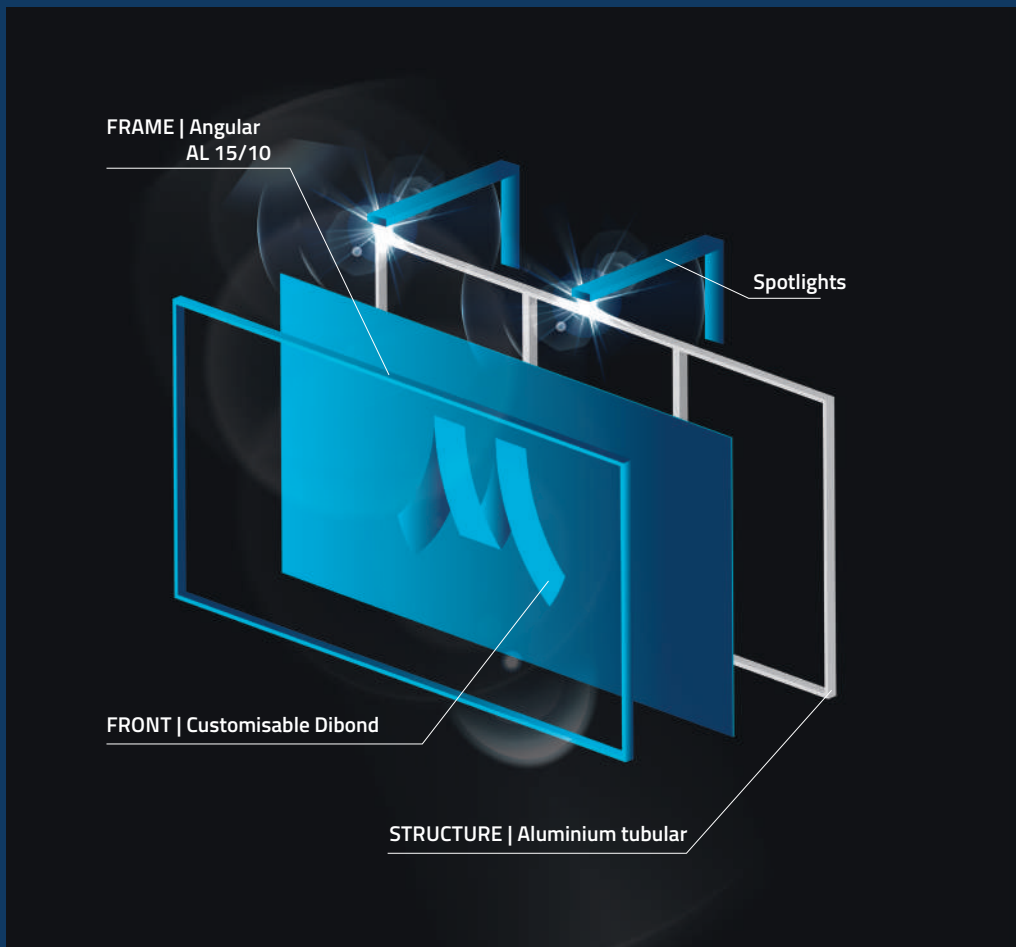

REKLAM

Blind hoardings lit by spotlights.

Use: indoor and outdoor.

Dimensions: small / medium / large