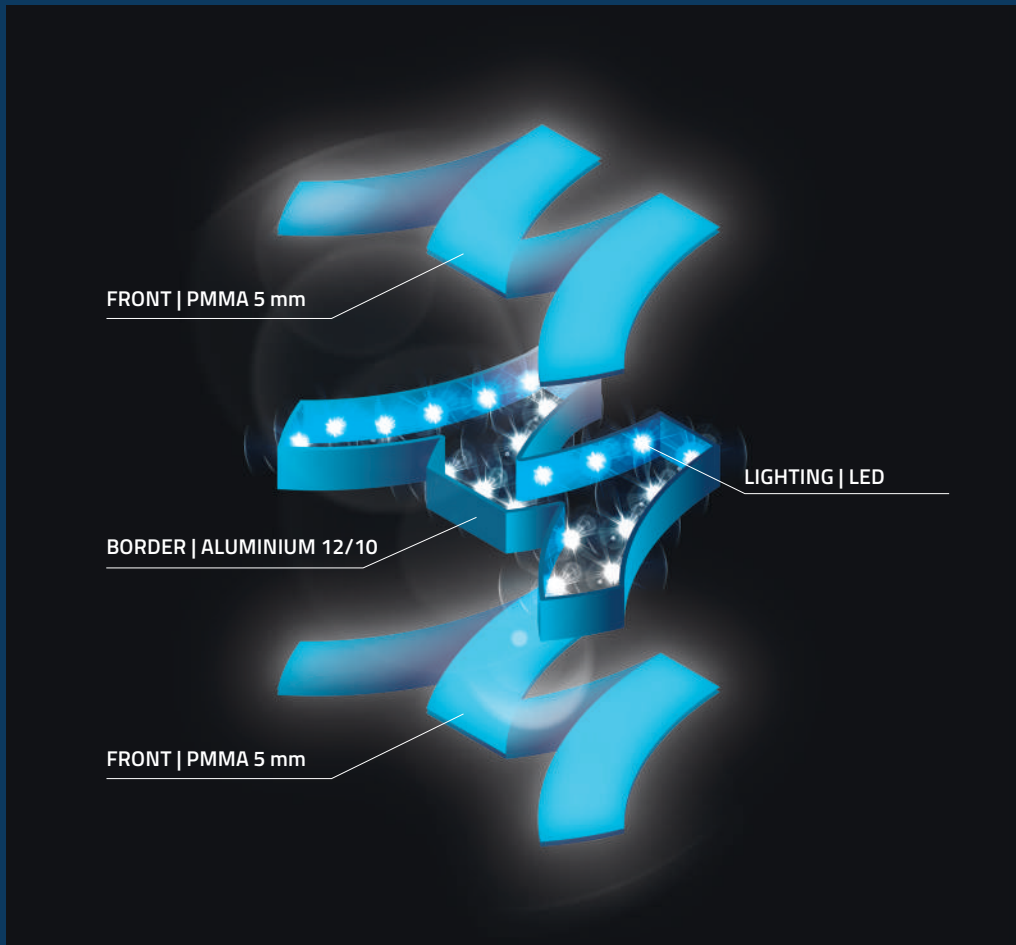

Boxed sign with
fully luminous side edge and front

Usage: indoor and outdoor
Size: small / medium / large
Certification: CE

Direct light

BULB

Boxed sign with luminous bulbs

Usage: indoor and outdoor

Size: small / medium

Certification: CE

Direct light

DOUBLE-SIDED

Boxed sign with
fully luminous front and back

Usage: indoor and outdoor

Size: small / medium

Certification: CE

Reflected light