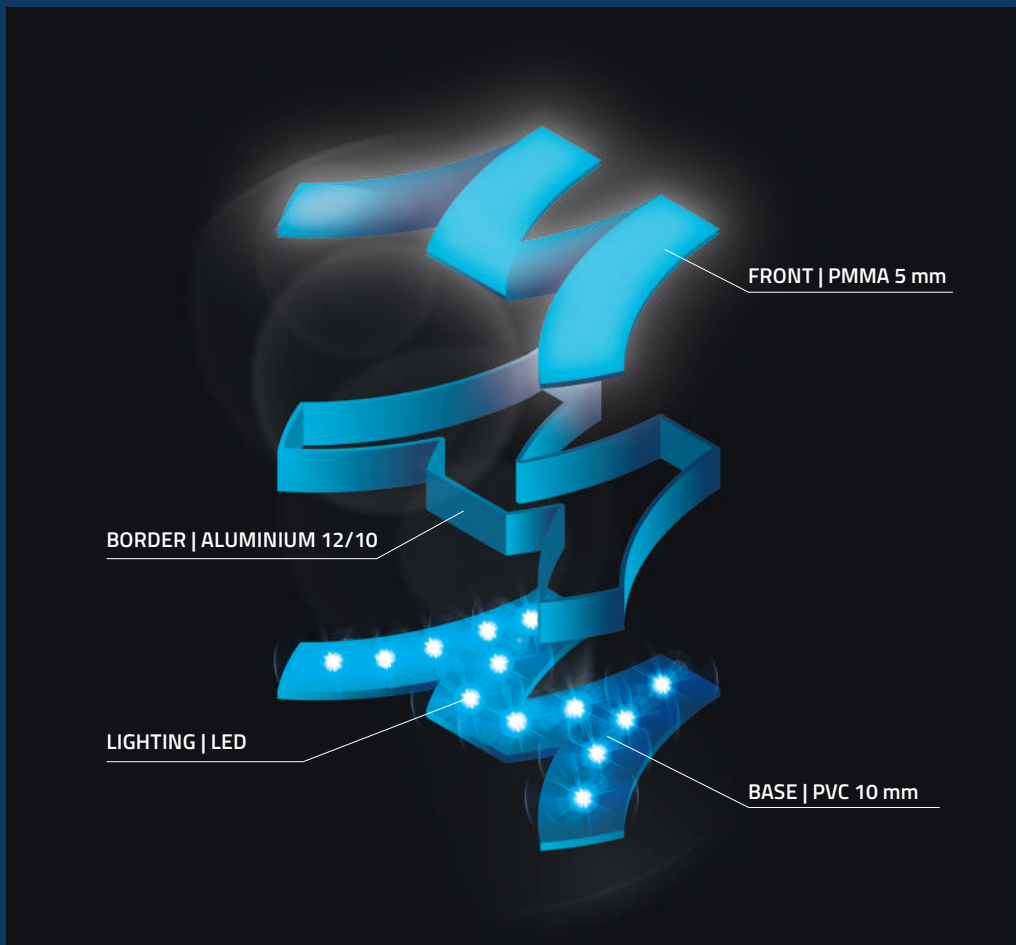

Direct light

LAEFFE

Boxed sign with
luminous front and perimeter edge

Usage: indoor and outdoor

Size: medium / large

Certification: CE

Direct light

CLASSIC

Boxed sign with
with fully luminous front

Usage: indoor and outdoor

Size: medium / large

Certification: CE

Direct light

SOLID - F

Boxed sign with
fully luminous embossed front

Usage: indoor and outdoor