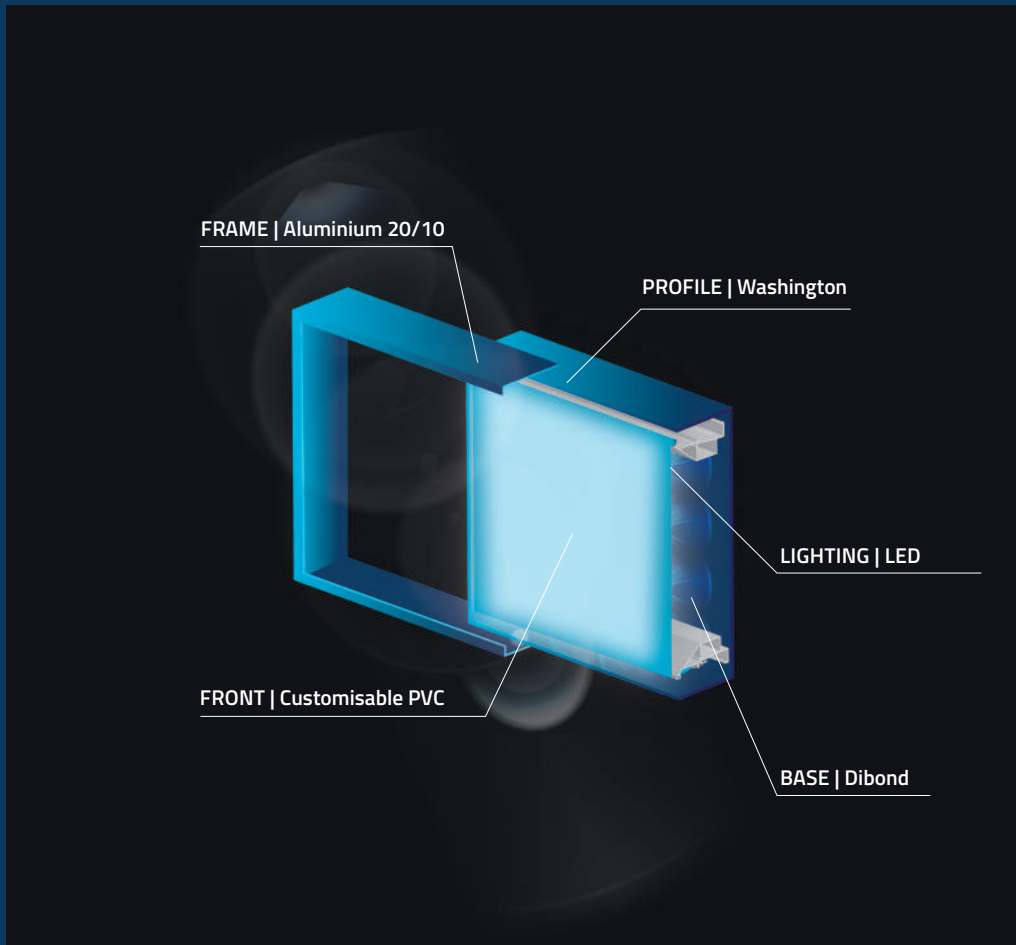

Luminous boxes

DOUBLE-SIDE LIGHTBOX

Double-sided lightbox with fully luminous custom fabric

Use: internal
Size: small / medium / large
Certification: CE

Luminous boxes

WASHINGTON

Single-sided box with fully luminous
PVC sheet