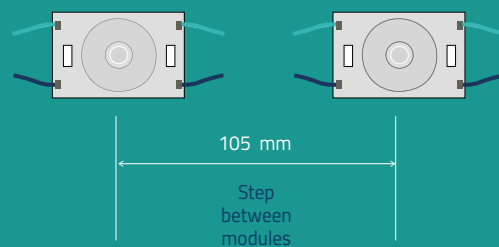

Code	Colour	Colour Temperature	Lumen (lm)	Consumption (W/pc)	Current (A/pc)	Operating voltage
LU-1L-REG-PW	White	6500K	100	0.75	0.0625	DC 24V