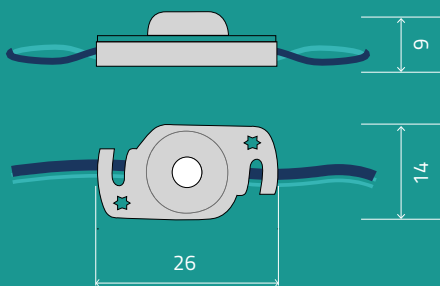

Code	Colour	Colour temperature	Lumen (lm)	Consumption (W/pc)	Current (A/pc)	Operating voltage
LU-1L-MINI-PW	White	6500K	40	0.48	0.04	DC 12V
LU-1L-MINI-CW	Cool White	10000K	40	0.48	0.04	DC 12V