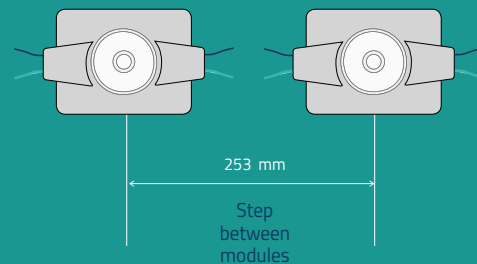

Code	Colour	Colour temperature	Lumen (lm)	Consumption (W/pc)	Current (A/pc)	Operating voltage
LU-1L-REG-PW	White	6500K	150	1.5	0.125	DC 12V
LU-1L-REG-CW	Cool White	10000K	150	1.5	0.125	DC 12V