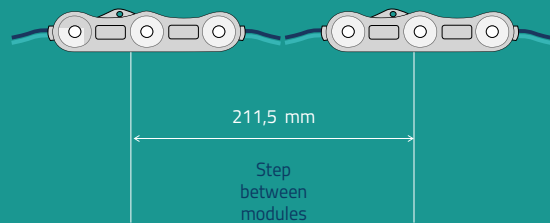

Code	Colour	Colour temperature	Lumen (lm)	Consumption (W/pc)	Current (A/pc)	Operating voltage
LU-3L-REG-PW	White	6500K	135	0.9	0.075	DC 12V
LU-3L-REG-CW	Cool White	10000K	135	0.9	0.075	DC 12V
LU-3L-REG-R	Red	620nm	135	0.9	0.075	DC 12V
LU-3L-REG-G	Green	520nm	135	0.9	0.075	DC 12V
LU-3L-REG-B	Blue	465nm	135	0.9	0.075	DC 12V