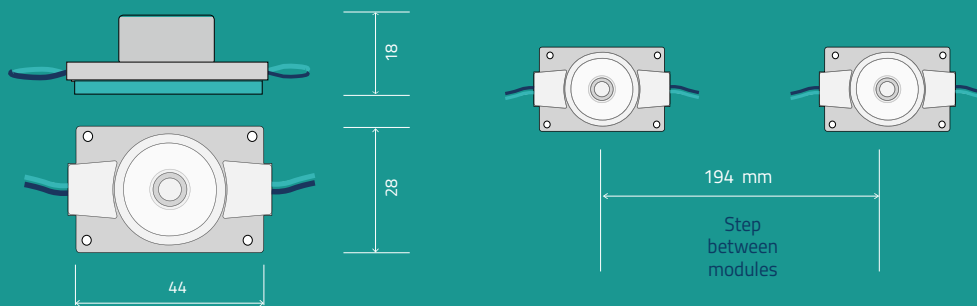

Code	Colour	Colour temperature	Lumen (lm)	Consumption (W/pc)	Current (A/pc)	Operating voltage
LU-1L-PLUS-2W	White	6500K	150	2	0.17	DC 12V