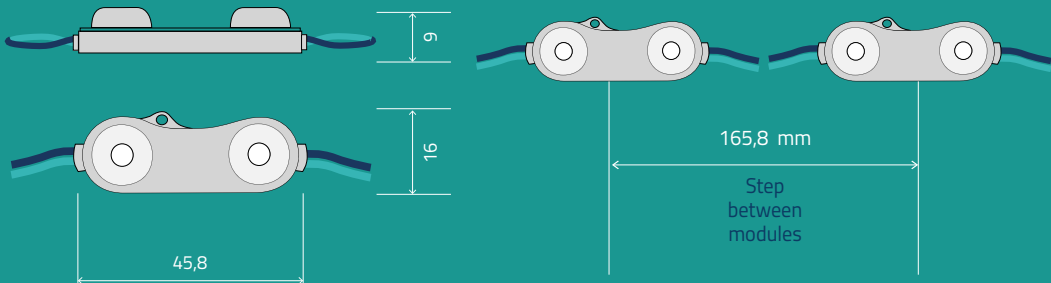

Code	Colour	Colour temperature	Lumen (lm)	Consumption (W/pc)	Current (A/pc)	Operating voltage
LU-2L-REG-PW	White	6500K	90	0.6	0.05	DC 12V
LU-2L-REG-CW	Cool White	10000K	90	0.6	0.05	DC 12V
LU-2L-REG-R	Red	620nm	80	0.6	0.05	DC 12V
LU-2L-REG-G	Green	520nm	80	0.6	0.05	DC 12V
LU-2L-REG-B	Blue	465nm	80	0.6	0.05	DC 12V