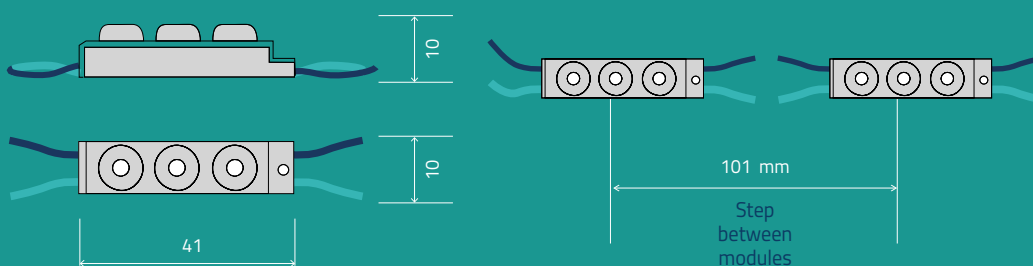

Codice	Colore	Temperatura colore	Lumen (lm)	Consumo (W/pc)	Corrente (A/pc)	Tensione d'esercizio
LU-3L-MINI-PW	White	6500K	60	0.48	0.04	DC 12V
LU-3L-MINI-CW	Cool White	10000K	60	0.48	0.04	DC 12V