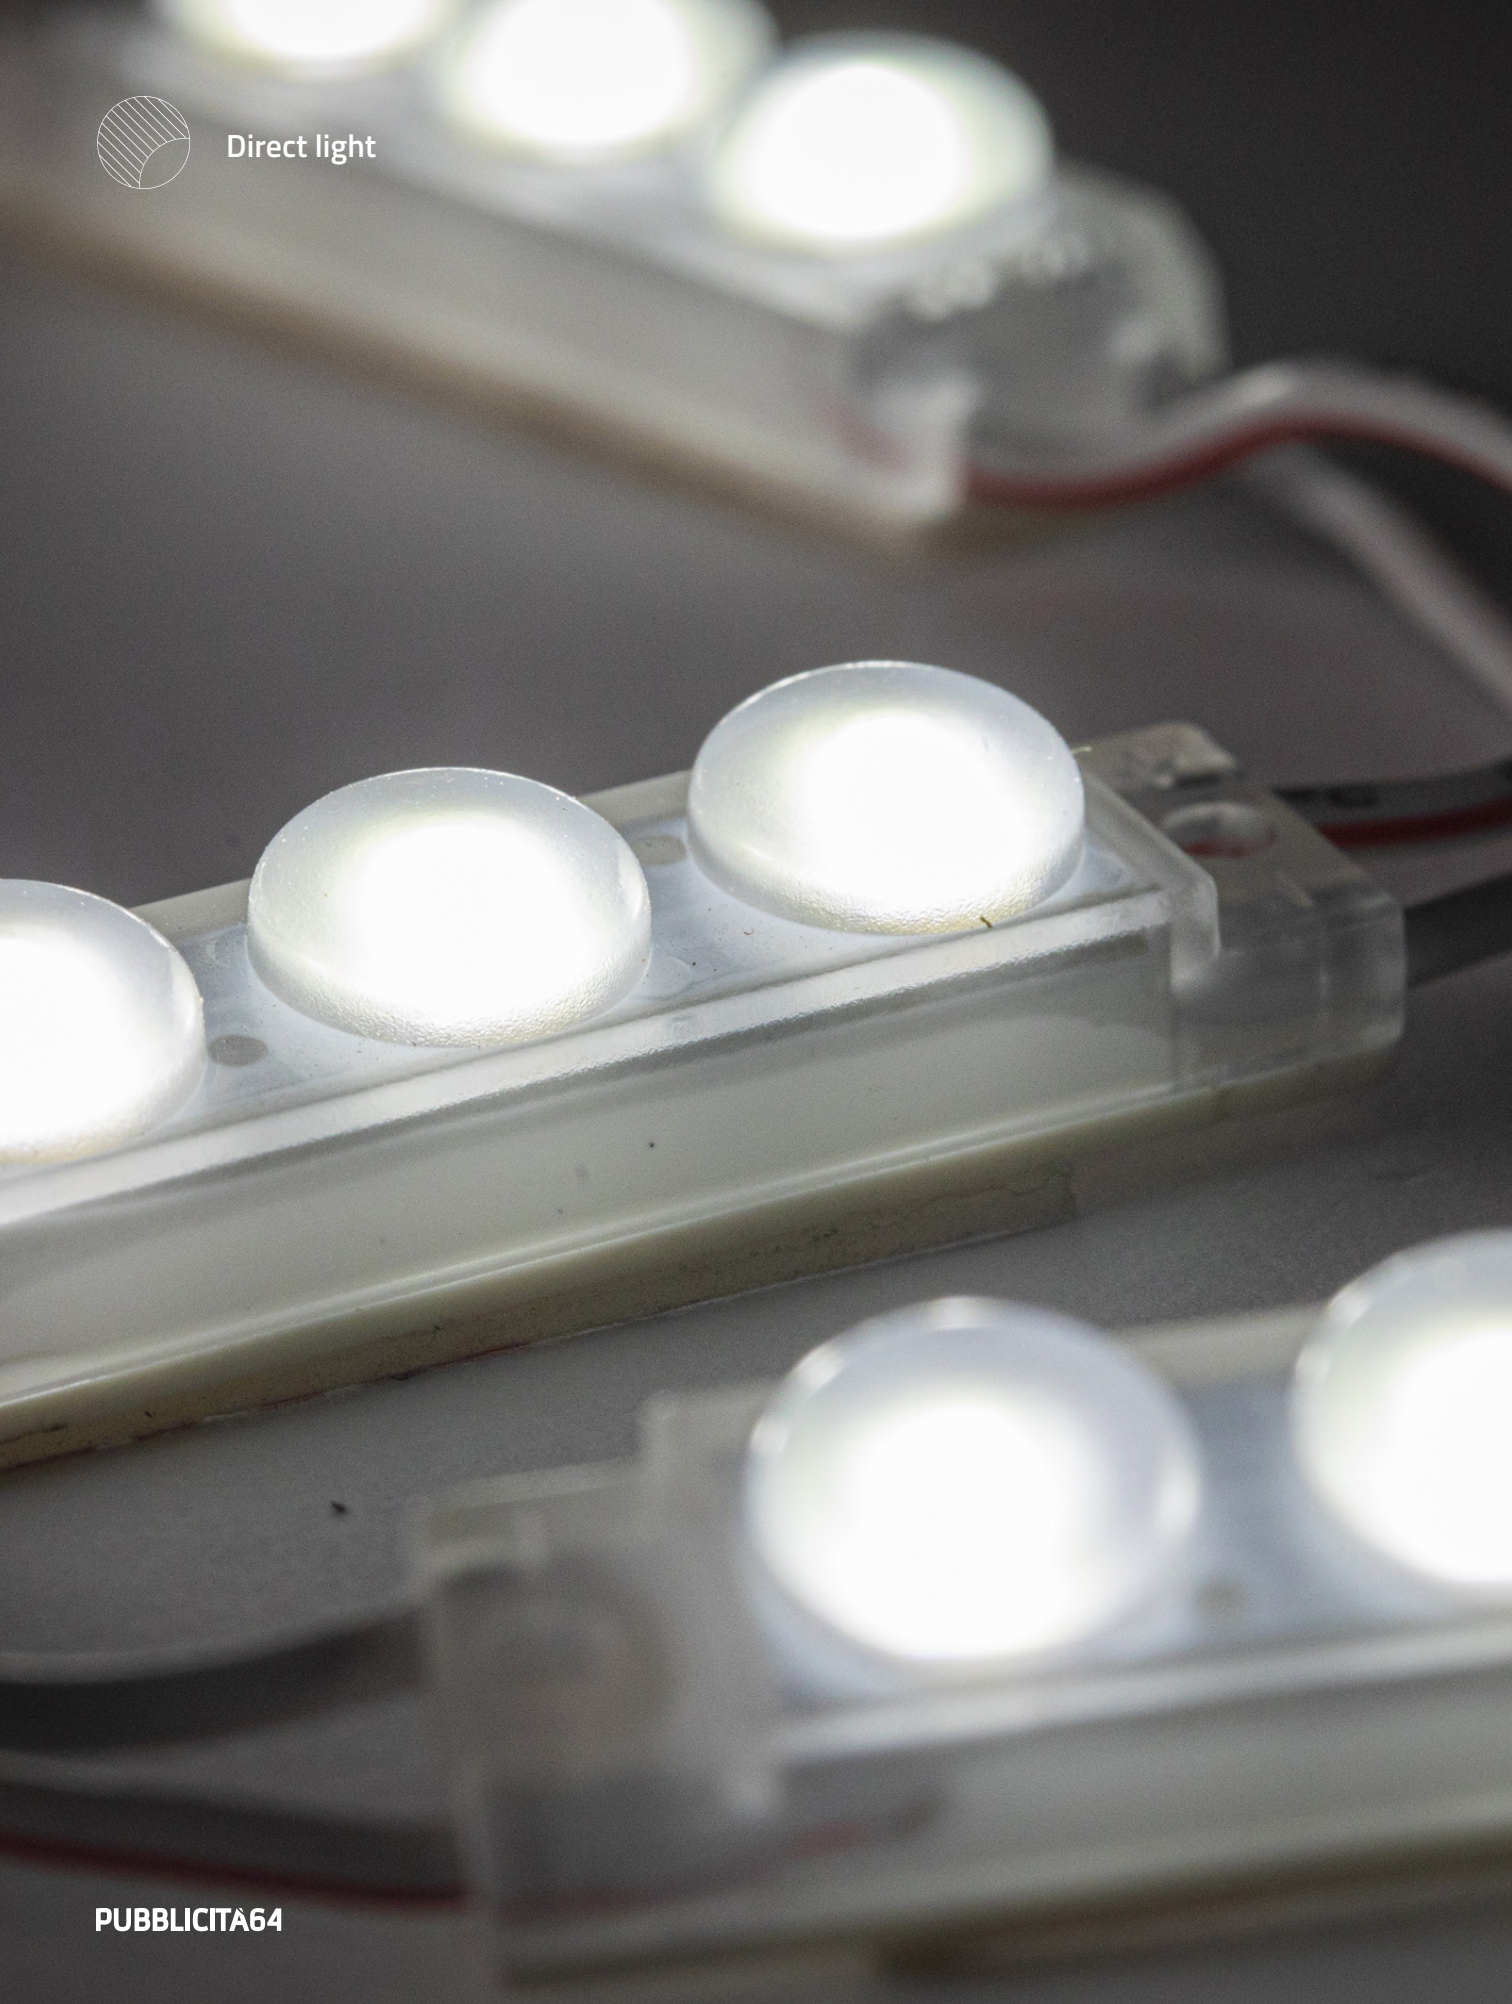

Direct light