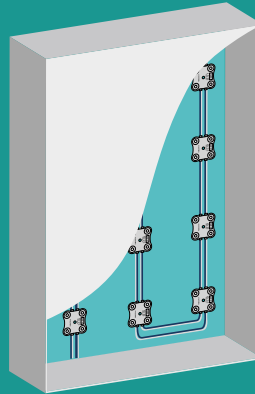

Q REGULAR

Single-sided

Operating voltage	DC 12V
Consumption	1.4W
Light angle	170°
IP degree	IP 67
Operating temperature	-20°C +55°C
Recommended depth	from 80 to 300 mm
Step modules	285,6 mm
Max connectable	20 pcs
Packaging	100 pcs
Warranty	5 years
Certifications	CE & Rohs

Medium sized boxed letters.
Backlighting of single-sided signs
from 80 to 300 mm.