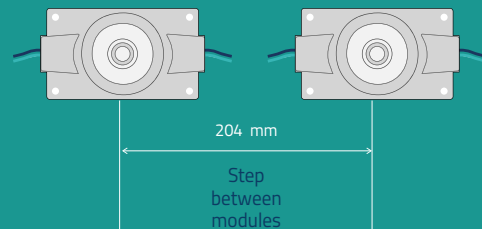

Code	Colour	Colour temperature	Lumen (lm)	Consumption (W/pc)	Current (A/pc)	Operating voltage
LU-1L-EXTRA-3W	White	6500K	200	3	0.25	DC 12V