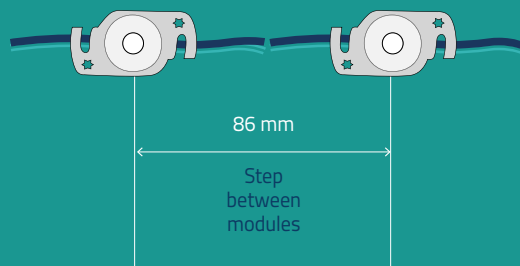

Code	Colour	Colour temperature	Lumen (lm)	Consumption (W/pc)	Current (A/pc)	Operating voltage
LU-1L-MINI-PW	White	6500K	40	0.48	0.04	DC 12V
LU-1L-MINI-CW	Cool White	10000K	40	0.48	0.04	DC 12V