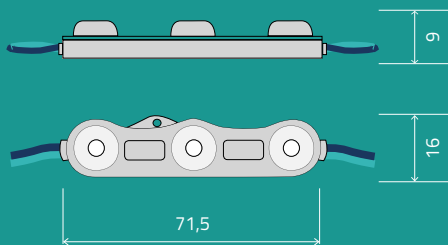

Code	Colour	Colour temperature	Lumen (lm)	Consumption (W/pc)	Current (A/pc)	Operating voltage
LU-3L-REG-PW	White	6500K	135	0.9	0.075	DC 12V
LU-3L-REG-CW	Cool White	10000K	135	0.9	0.075	DC 12V
LU-3L-REG-R	Red	620nm	135	0.9	0.075	DC 12V
LU-3L-REG-G	Green	520nm	135	0.9	0.075	DC 12V
LU-3L-REG-B	Blue	465nm	135	0.9	0.075	DC 12V