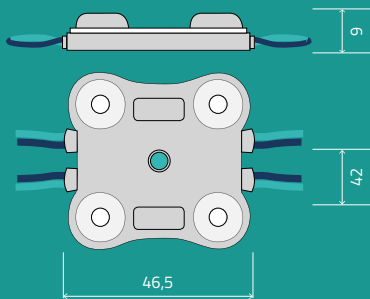

Code	Colour	Colour temperature	Lumen (lm)	Consumption (W/pc)	Current (A/pc)	Operating voltage
LU-4L-REG-PW	White	6500K	180	1.4	0.12	DC 12V
LU-4L-REG-CW	Cool White	10000K	180	1.4	0.12	DC 12V
LU-4L-REG-R	Red	620nm	150	1.4	0.12	DC 12V
LU-4L-REG-G	Green	520nm	150	1.4	0.12	DC 12V
LU-4L-REG-B	Blue	465nm	150	1.4	0.12	DC 12V