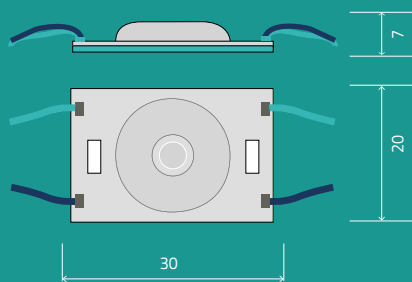

Code	Colour	Colour Temperature	Lumen (lm)	Consumption (W/pc)	Current (A/pc)	Operating voltage
LU-1L-REG-PW	White	6500K	100	0.75	0.0625	DC 24V