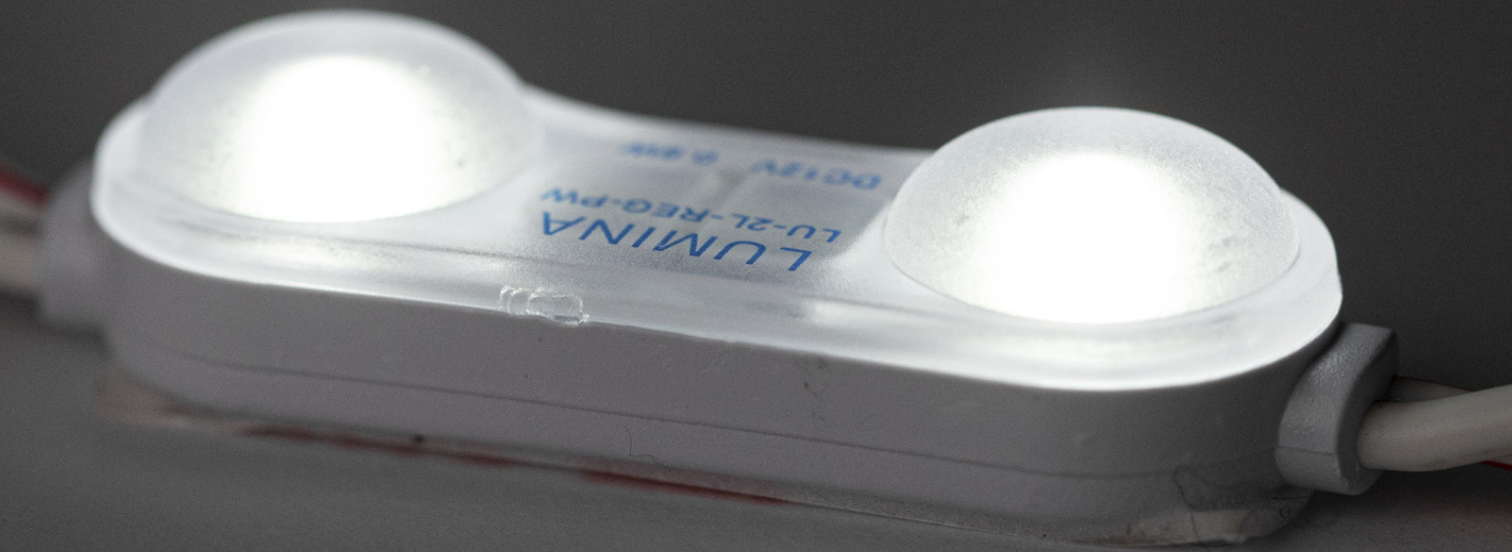

Direct light

ONE MINI

Single-sided

Operating voltage	DC 12V
Consumption	0.48W
Light angle	170°
IP degree	IP 67
Operating temperature	-20°C +55°C
Recommended depth	from 30 to 80 mm
Modules step	86 mm
Max connectable	40 pcs
Packaging	200 pcs
Warranty	5 years
Operating voltage	CE & Rohs

Direct light

BI REGULAR

Single-sided

Operating voltage	DC 12V
Consumption	0.6W
Light angle	170°
IP degree	IP 67
Operating temperature	-20°C +55°C
Recommended depth	from 50 to 120 mm
Modules step	165,8 mm
Max connectable	40 pcs
Packaging	200 pcs
Warranty	5 years
Certifications	CE & Rohs

Direct light

TRIS MINI

Single-sided

Operating voltage	DC 12V
Consumption	0.48W
Light angle	160°
IP degree	IP 67
Operating temperature	-20°C +55°C
Recommended depth	from 50 to 120 mm
Modules step	101 mm
Max connectable	20 pcs
Packaging	200 pcs
Warranty	5 years
Certifications	CE & Rohs

Direct light

TRIS REGULAR

Single-sided

Operating voltage	DC 12V
Consumption	0.9W
Light angle	170°
IP degree	IP 67
Operating temperature	-20°C +55°C
Recommended depth	from 60 to 150 mm
Modules step	211,5 mm
Max connectable	20 pcs
Packaging	100 pcs
Warranty	5 years
Certifications	CE & Rohs