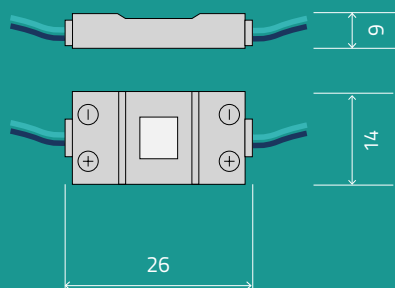

Code	Colour	Colour temperature	Lumen (lm)	Consumption (W/pc)	Current (A/pc)	Operating voltage
LU-2L-REG-PW	White	6500K	90	0.6	0.05	DC 12V