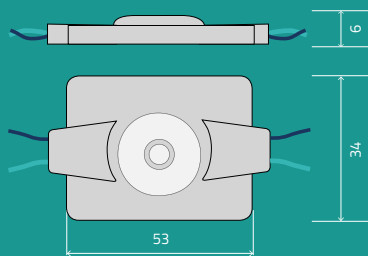

Code	Colour	Colour temperature	Lumen (lm)	Consumption (W/pc)	Current (A/pc)	Operating voltage
LU-1L-REG-PW	White	6500K	150	1.5	0.125	DC 12V
LU-1L-REG-CW	Cool White	10000K	150	1.5	0.125	DC 12V