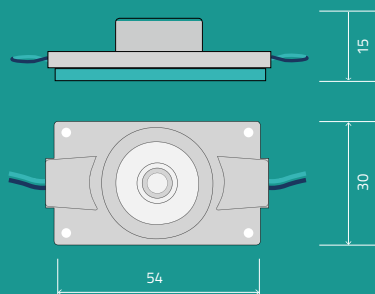

Code	Colour	Colour temperature	Lumen (lm)	Consumption (W/pc)	Current (A/pc)	Operating voltage
LU-1L-EXTRA-3W	White	6500K	200	3	0.25	DC 12V