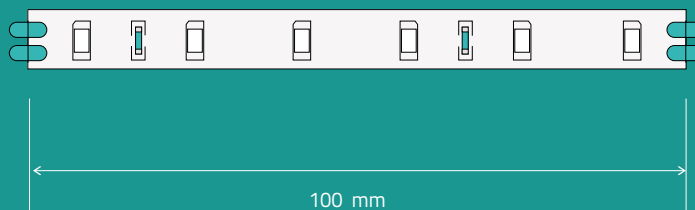

Code	Colour	Colour Temperature	Lumen (lm)	Consumption (W/pc)	Current (A/pc)	Operating voltag
LU-60L-STRIP-PW	White	6500K	22	4.8	0.4	DC 24V
LU-60L-STRIP-NW	Natural White	4000K	22	4.8	0.4	DC 24V
LU-60L-STRIP-WW	Warm White	3000K	22	4.8	0.4	DC 24V