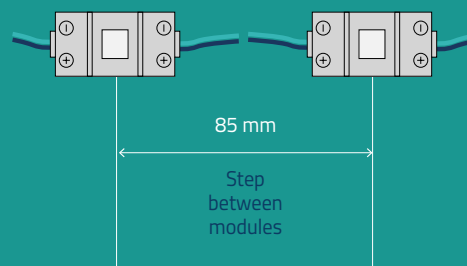

Code	Colour	Colour temperature	Lumen (lm)	Consumption (W/pc)	Current (A/pc)	Operating voltage
LU-2L-REG-PW	White	6500K	90	0.6	0.05	DC 12V