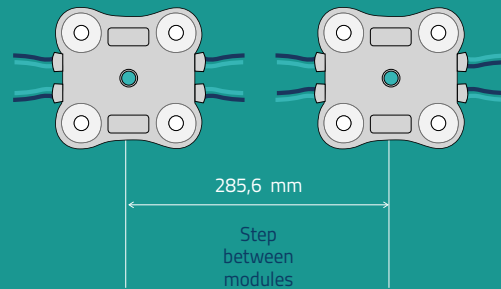

Code	Colour	Colour temperature	Lumen (lm)	Consumption (W/pc)	Current (A/pc)	Operating voltage
LU-4L-REG-PW	White	6500K	180	1.4	0.12	DC 12V
LU-4L-REG-CW	Cool White	10000K	180	1.4	0.12	DC 12V
LU-4L-REG-R	Red	620nm	150	1.4	0.12	DC 12V
LU-4L-REG-G	Green	520nm	150	1.4	0.12	DC 12V
LU-4L-REG-B	Blue	465nm	150	1.4	0.12	DC 12V