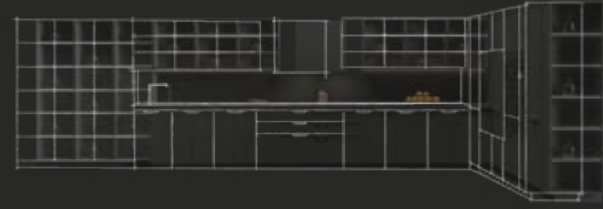

FINISHING

Line Karma

HYBRID