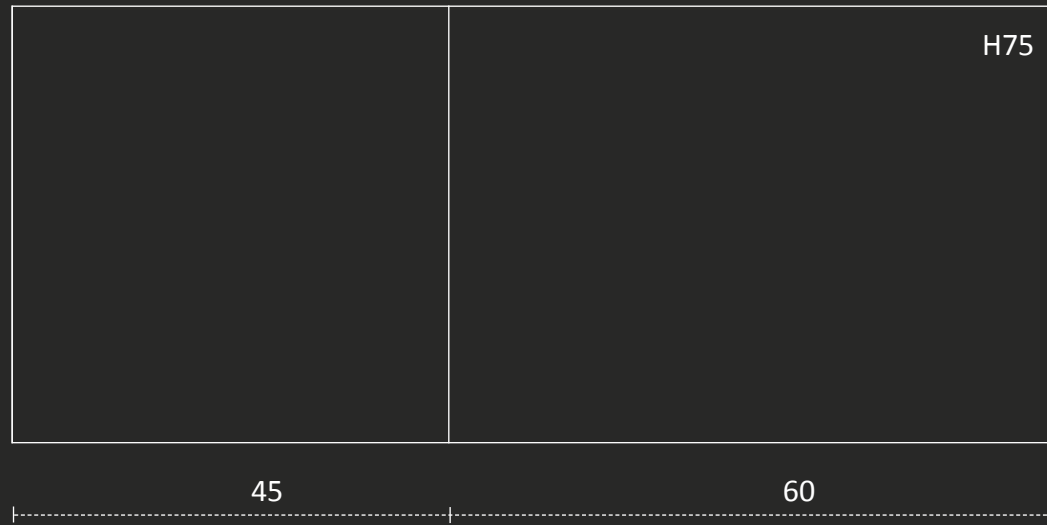

# CABINET

Line OUTDOOR

VIP

|     | Stainless steel | Marine stainless steel | Brushed steel | Marine brushed steel | Groove H3cm | Stainless steel plinth | Plinth in the same colour |
|-----|-----------------|------------------------|---------------|----------------------|-------------|------------------------|---------------------------|
| VIP | ✓               | ✓                      | ✓             | ✓                    | ✓           | ✓                      | ✓                         |