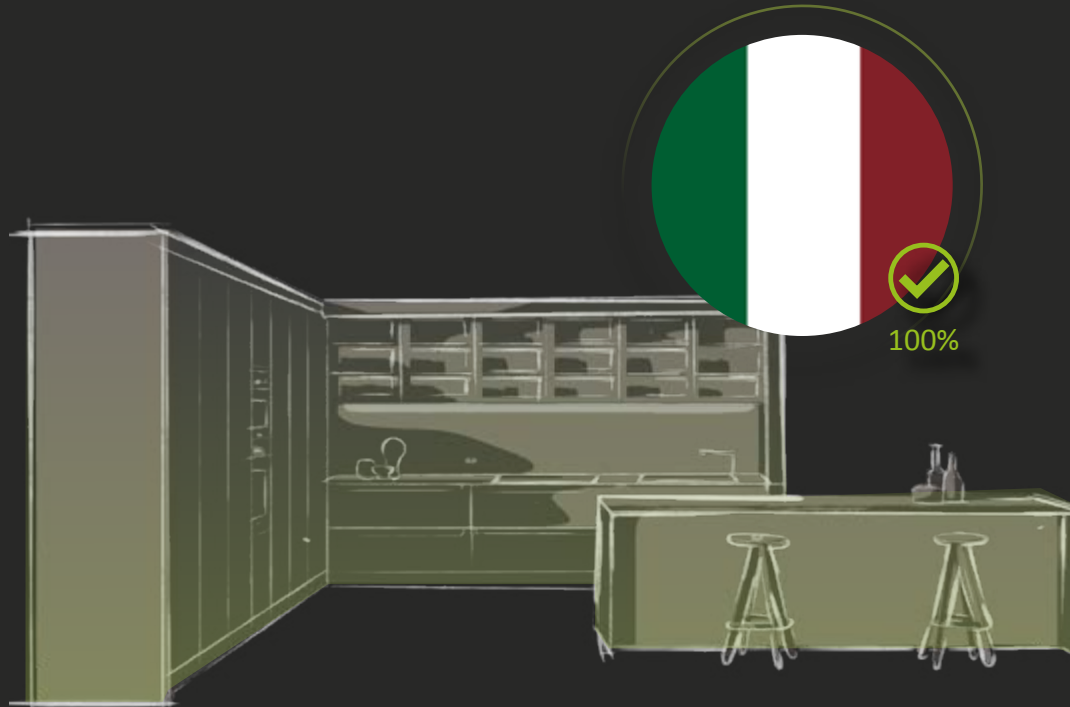

## Features

Eternal

Versatile

Solid and robust

Can be dismantled and reassembled

Eco compatible

100% recyclable

100%  
Made in Italy