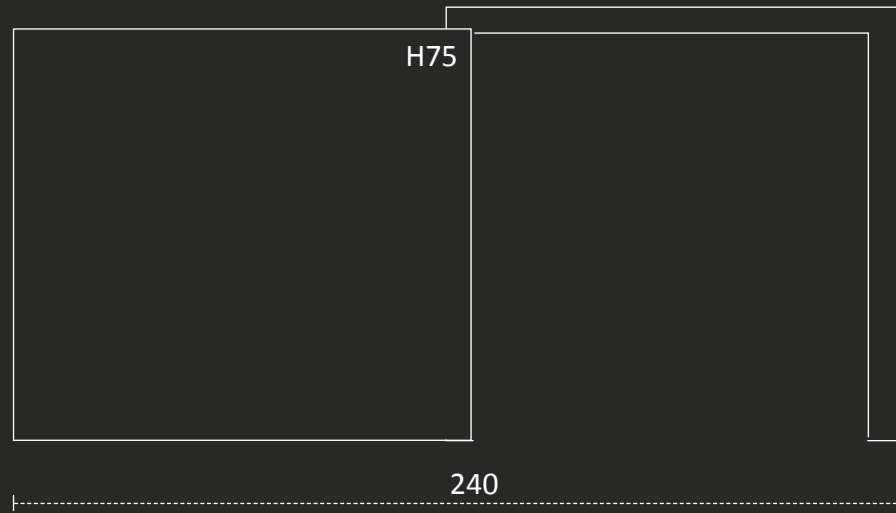

# CABINET

Line CONCEPT

SWITCH