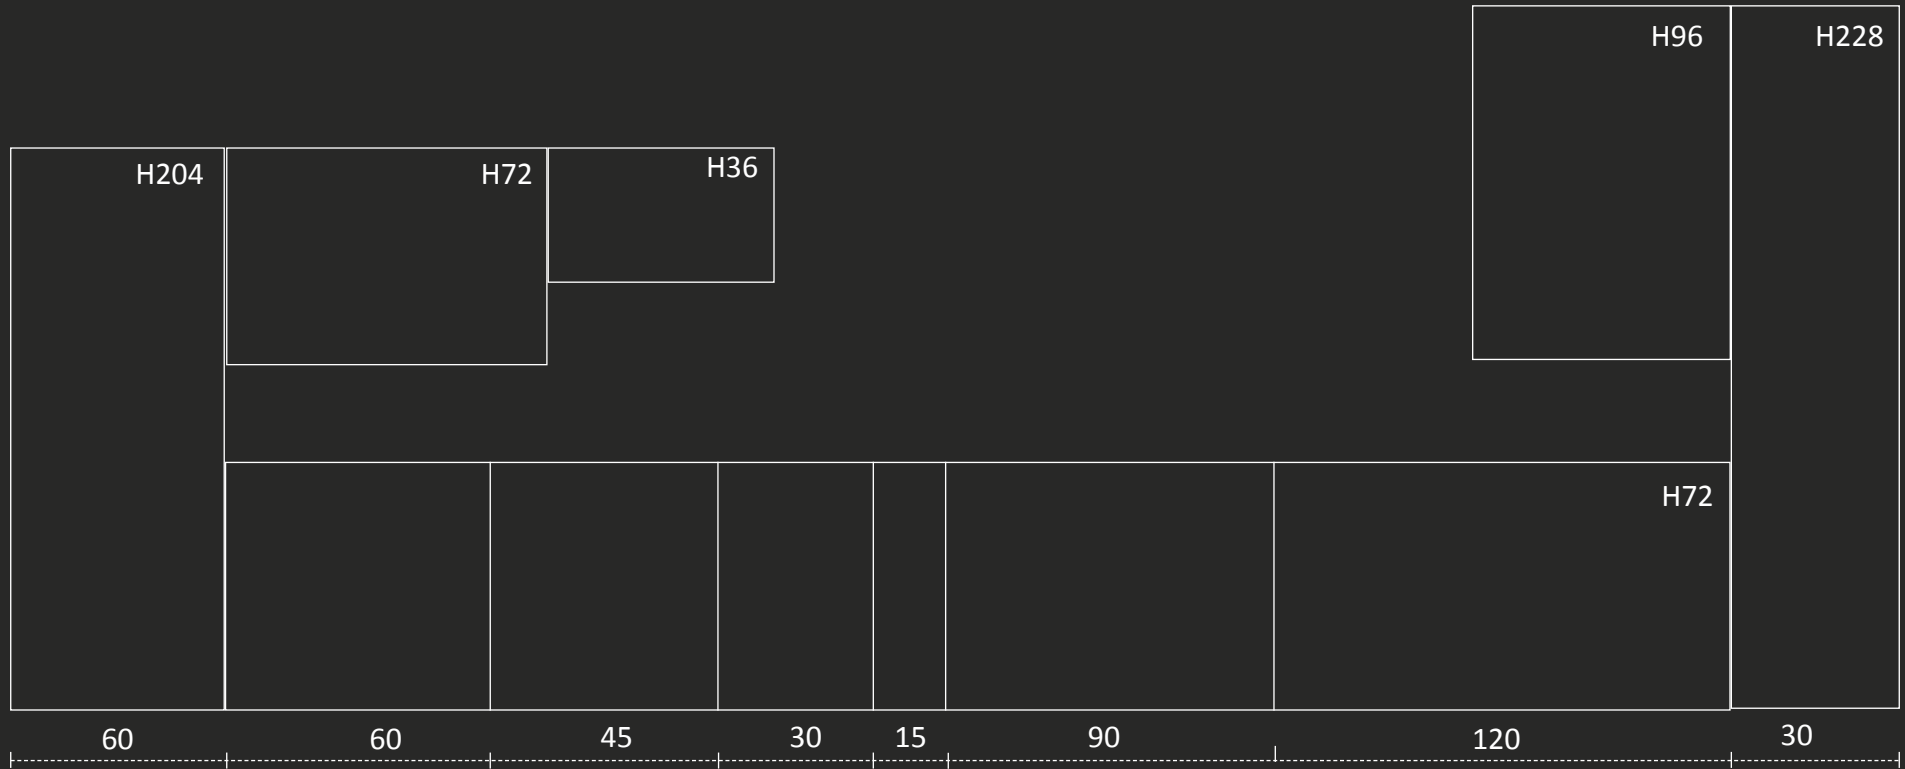

CABINET

Line Karma

Thickness
18 mm