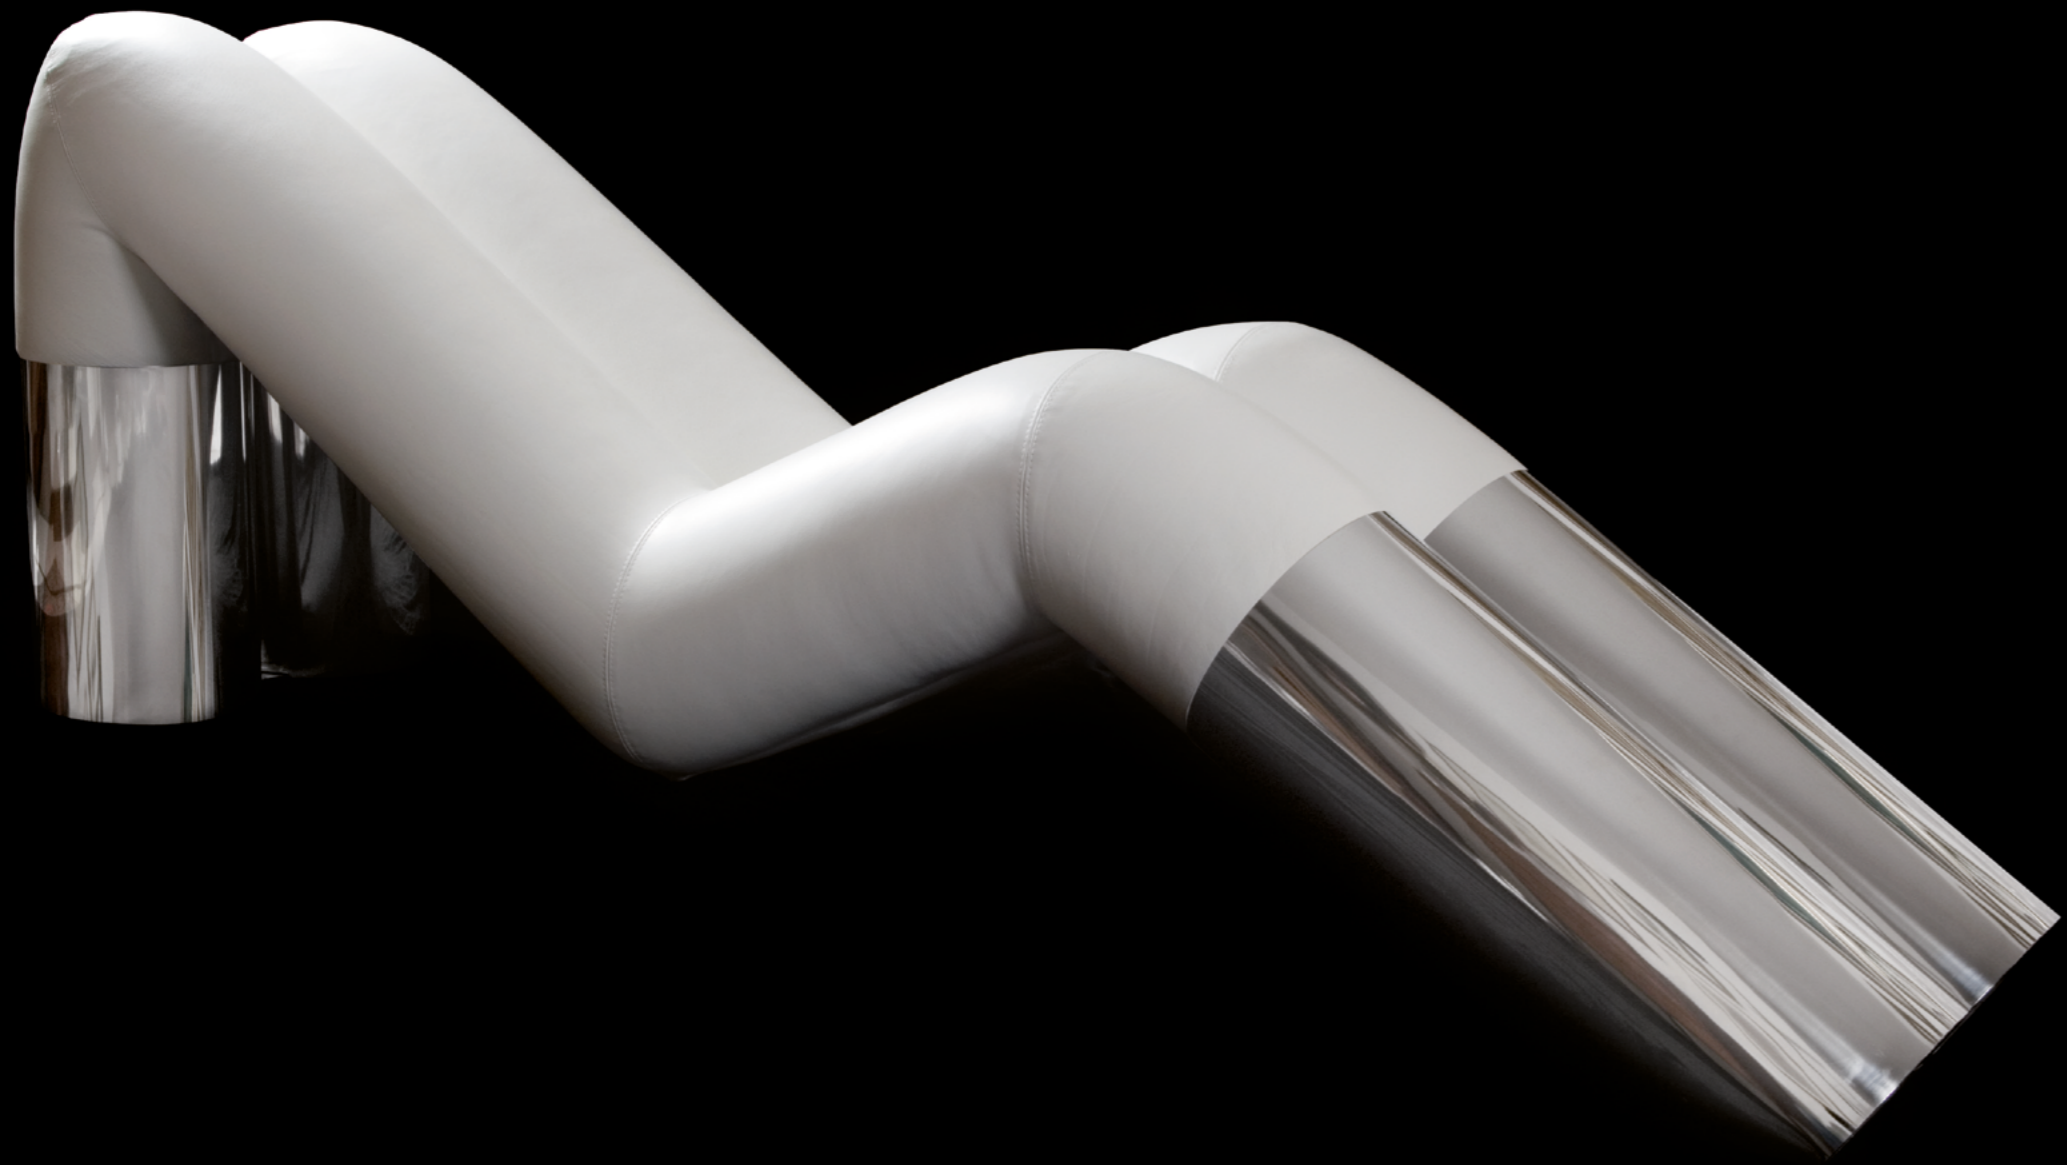

SAND & BIRCH DESIGN STUDIO
presents

The SOFT PIPE Chaise longue

The SOFT PIPE Chaise longue

The SOFT PIPE is a sculptural chaise longue inspired by fluid femininity, balancing comfort and visual impact. Its design is a perfect blend of sophistication and comfort, making it an ideal piece of furniture for those who appreciate fine craftsmanship and the beauty of art in their home.

Various finishes are available for the SOFT PIPE chaise longue. This is the Classic version, which comes with white leather covering and stainless steel ends.

*Finishes: Leather, Stainless steel;
Structure: Iron, Stainless steel;
Padding: Polyurethane foam.
Dimensions: 198x54xh82cm / 77.95x21.26xh32.28in*