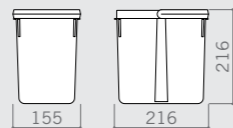

Drawer bins
 Pattumiere per cassetto

For those who want to maximize the small spaces, we offer different alternatives for drawer modules of 400 / 450 / 500 mm.

Per chi vuole sfruttare al massimo gli spazi, offriamo diverse alternative per i moduli cassetto da 400 / 450 / 500 mm.

Dumpster drawer 500 / 15lt

Dumpster drawer 450 Double / 2 x 15lt

Tray 450/1 base

Tray 500/1 base

Bin 6 lt

Bin 7 lt

Tray 450/2 bases

Tray 500/2 bases

Bin 12 lt

Bin 15 lt

450/450^{DOUBLE}

500/550^{DOUBLE}

H 216

12 lt

6 lt

H 266