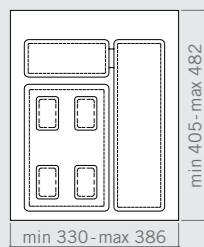

Drawer bins
 Pattumiere per cassetto

For those who want to maximize the small spaces, we offer different alternatives for drawer modules of 400 / 450 / 500 mm.

Per chi vuole sfruttare al massimo gli spazi, offriamo diverse alternative per i moduli cassetto da 400 / 450 / 500 mm.

Dumpster drawer 500 / 15lt

Dumpster drawer 450 Double / 2 x 15lt

Tray 450/1 base

Tray 500/1 base

Bin 6 lt

Bin 7 lt

Tray 450/2 bases

Tray 500/2 bases