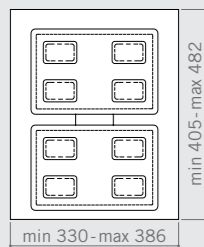

Drawer bins
 Pattumiere per cassetto

For those who want to maximize the small spaces, we offer different alternatives for drawer modules of 400 / 450 / 500 mm.

Per chi vuole sfruttare al massimo gli spazi, offriamo diverse alternative per i moduli cassetto da 400 / 450 / 500 mm.

Dumpster drawer 500 / 15lt

Dumpster drawer 450 Double / 2 x 15lt

Tray 450/1 base

Tray 500/1 base

Bin 6 lt

Bin 7 lt

Tray 450/2 bases

Tray 500/2 bases

Bin 12 lt

Bin 15 lt

450/450^{DOUBLE}

500/550^{DOUBLE}

H 216

12 lt

6 lt

H 266