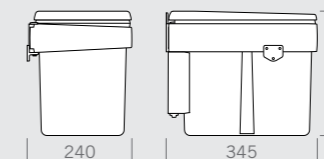

SECTION 01

Waste bins
Pattumiere

SINGLE /DOUBLE

Bins with door fixing
Pattumiere con fissaggio alla porta

Our bins are fixed directly onto one cabinet side and through a patented system. The lid opens and closes automatically with the opening of the door. The bin therefore becomes easy to use and to extract, highly functional for use but also for cleaning. The rectangular shape gives a modern feeling to the product, adapting to all cabinet bases from 450 mm. 15 lt or two 7 lt bins are available.

Dumpster door Single
/ 15 lt

Dumpster door Double
/ 7+7 lt

Dumpster door Double
/ 7+7 lt

Dumpster door Single/15 lt

cod. 820110101

15 lts cabinet bin with opening and closing lid.

Pattumiera 15 lt ad anta con coperchio apri e chiudi.

Tray 450/2 bases
Vassoio 450/2 basi

Tray 500/2 bases
Vassoio 500/2 basi

600/700

Drawer bins

Pattumiere per cassetto

The bins are available in two heights H 266 mm and H 216 mm, to be adapted to all modern furniture solutions including those using the gola profiles. We offer combinations of different sizes: 15, 12, 7 and 6 liter capacity. Container trays are highly functional, as they are easy to trim in width.

I cestini sono disponibili in due altezze H 266 mm e H 216 mm, per essere adattati a tutte le soluzioni dei mobili moderni inclusi quelli che utilizzano i profili gola. Offriamo combinazioni con diverse dimensioni: 15, 12, 7 e 6 litri di capacità. I vassoi contenitivi sono altamente funzionali, essendo facilmente rifilabili.