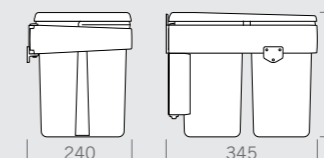

Dumpster door Double/7+7 lt

cod. 820110201

Double 7 + 7 lts bin with opening and closing lid.

Pattumiera doppia 7+7 lt ad anta con coperchio apri e chiudi.