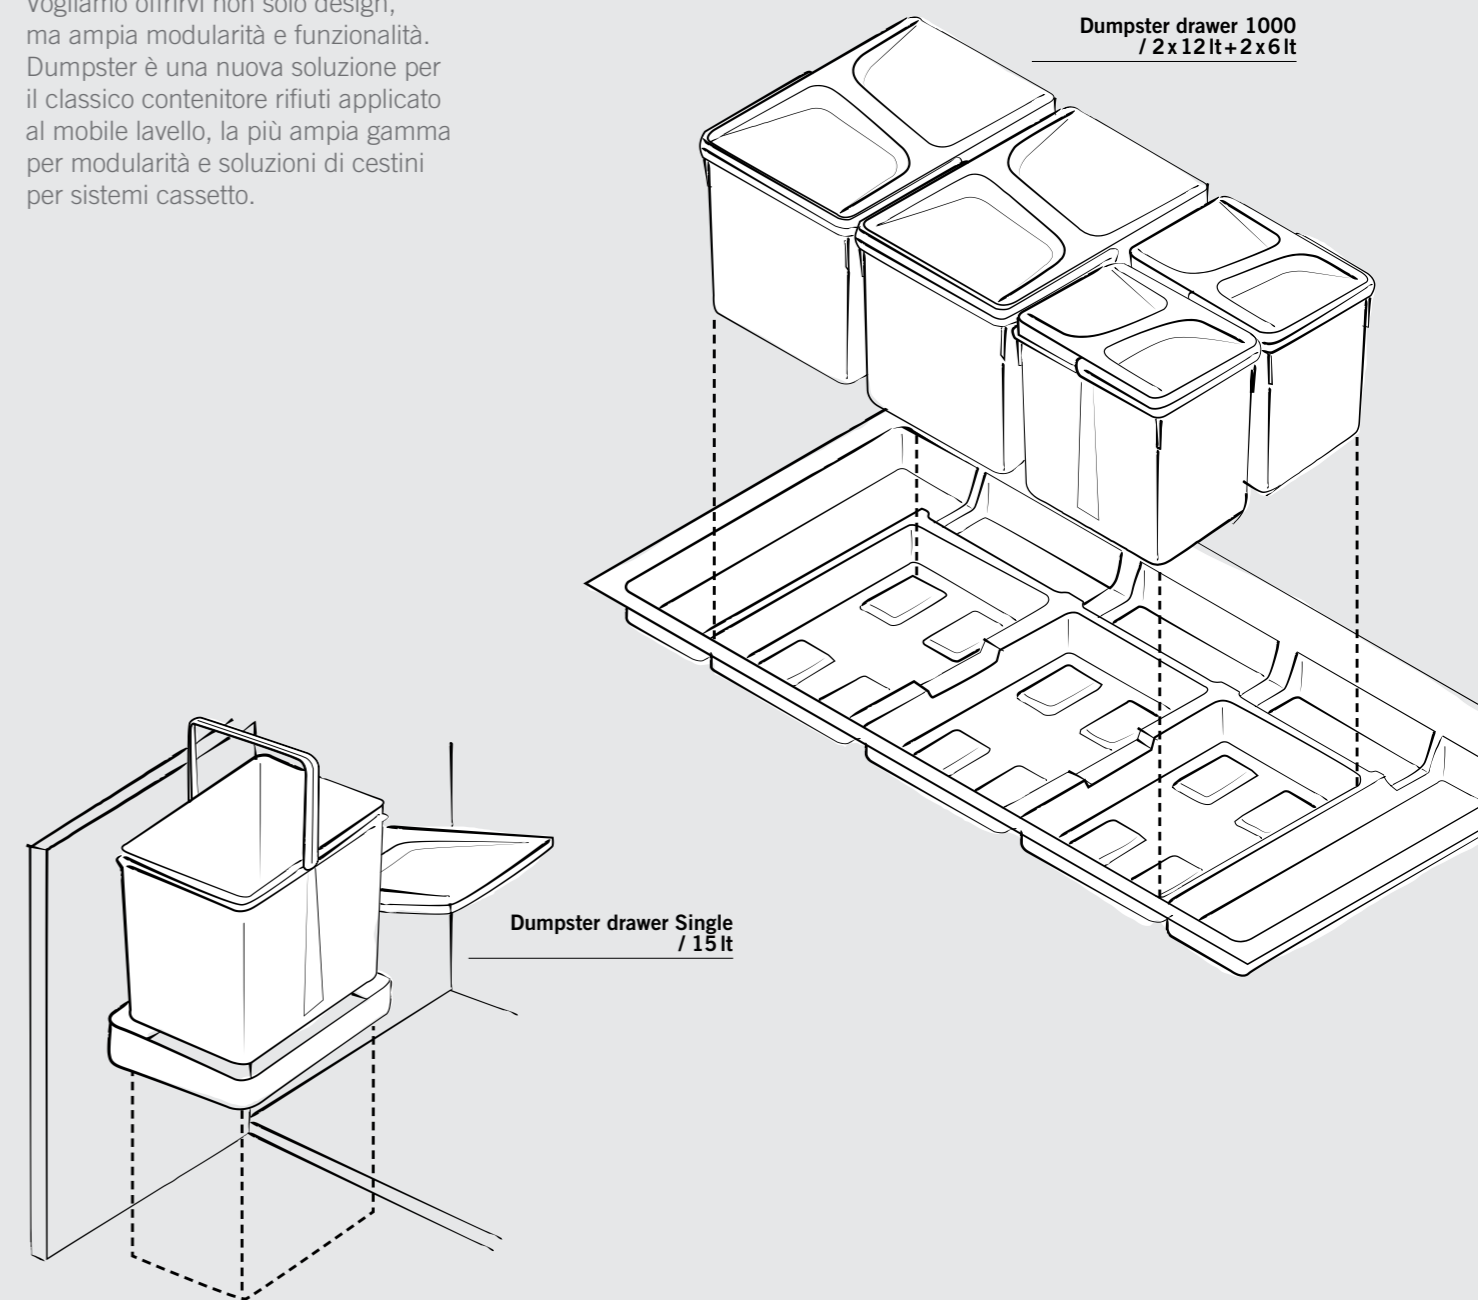

Dumpster drawer 1000
/ 2 x 12lt + 2 x 6lt

Dumpster drawer Single
/ 15lt