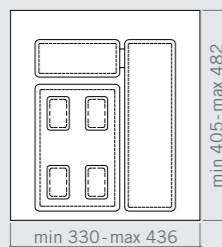

Drawer bins
 Pattumiere per cassetto

For those who want to maximize the small spaces, we offer different alternatives for drawer modules of 400 / 450 / 500 mm.

Per chi vuole sfruttare al massimo gli spazi, offriamo diverse alternative per i moduli cassetto da 400 / 450 / 500 mm.

Dumpster drawer 500 / 15lt

Dumpster drawer 450 Double / 2 x 15lt

Tray 450/1 base

Tray 500/1 base

Bin 6 lt

Bin 7 lt

Tray 450/2 bases

Tray 500/2 bases

Bin 12 lt

Bin 15 lt

450/450^{DOUBLE}

500/550^{DOUBLE}

H 216

12 lt

6 lt

H 266