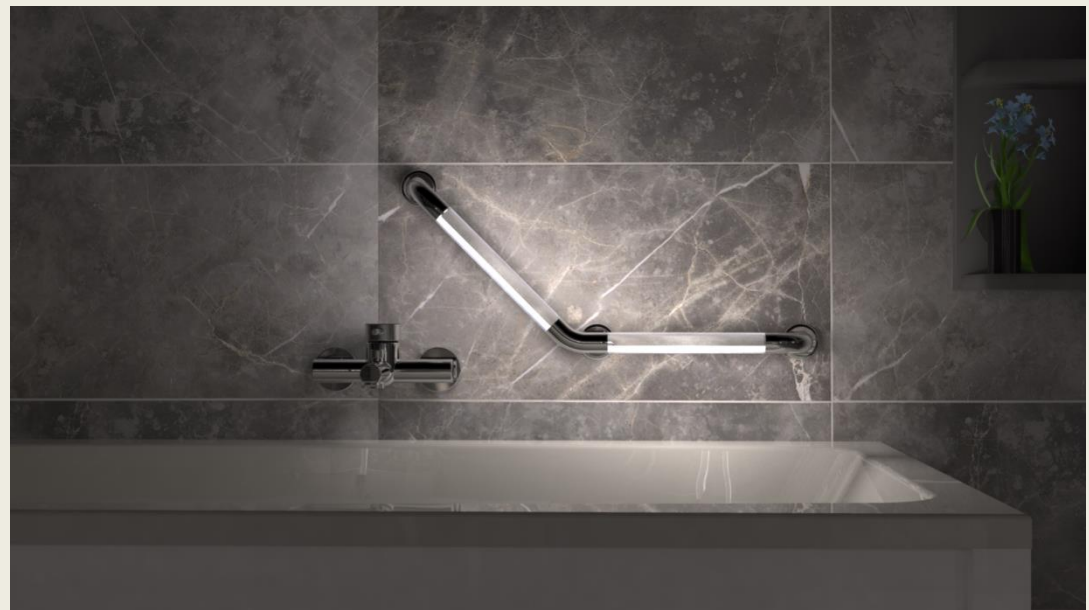

## GRAB RAIL & LIGHTING SYSTEM

Minimalism and aesthetic elegance characterize the futuristic soul of this project, expressing itself in a unique piece of furniture accessory of its kind; perfect integration of functions and advantages, guarantee of a safety, even ornamental, at the total service to the person.

Designed to illuminate the entire surrounding environment, the grab rail is able to serve home automation systems and adopt capacitive technologies and to satisfy specific requirements, thanks to its ability to create both ambient and directional lighting at the same time, but always avoiding glare.

The totally integrated lighting through this project transforms the bathroom grab rails, conceived up to now with a single limited function and therefore perceived as an element of diversity, into a source of new sensory experience for all people, enhancing balance and harmony between the body, mind and environment, thus favoring a new level of comfort and tranquility, through a new visual function of personal help with total LED energy saving.