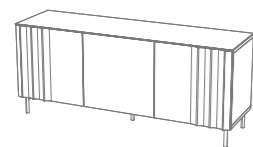

Victoria

Struttura laccata visone e specchi sagomati bronzati
Mink lacquered structure and molded bronzed mirrors

Scheda Tecnica - Technical data sheet

MADIA 3 ANTE | BUFFET 3 DOORS
180 x 50 x 80 cm
70,9" x 19,7" H 31,5"