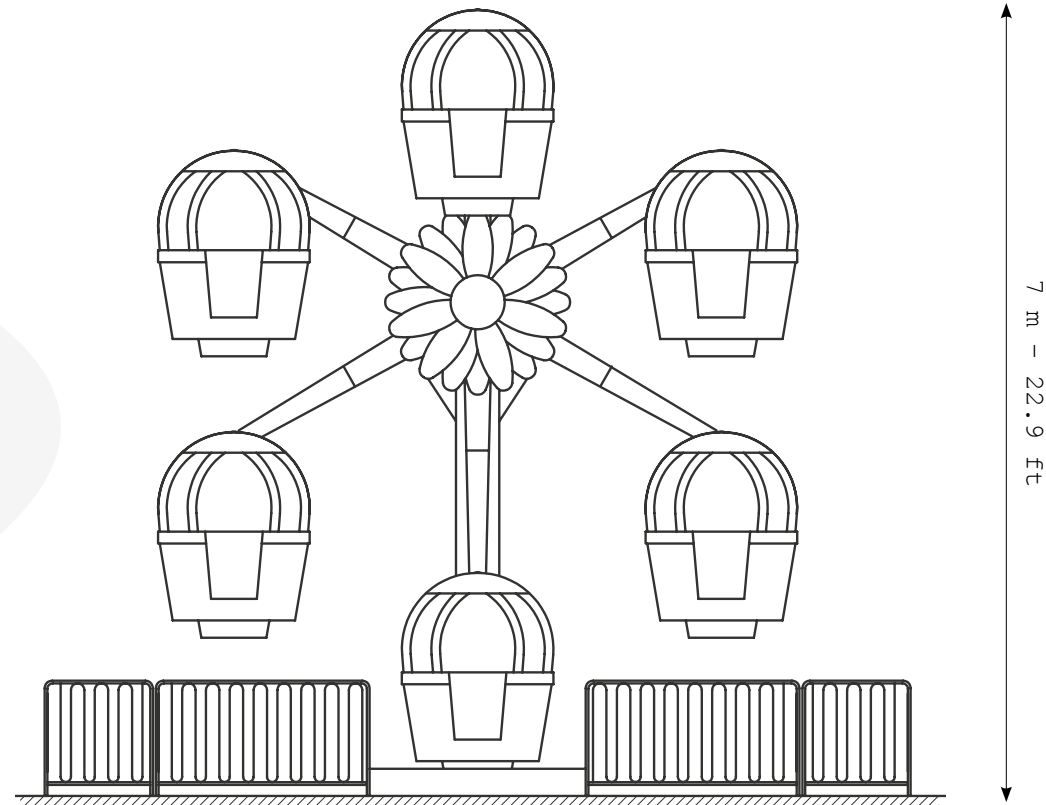

# BALLOON WHEEL

5

6

8

12

22

	5	6	8	12	22
<b>Base Size:</b>	~ 6.3 x 7.6 m - 20.6 x 24.9 ft	~ 6.3 x 7.6 m - 20.6 x 24.9 ft	~ 9 x 7.6 m - 29.5 x 24.9 ft	~ 14.2 x 7.6 m - 46.5 x 24.9ft	~ 20.7 x 12 m - 67.9 x 39.3 ft
<b>Height:</b>	~ 7 m - 22.9 ft	~ 7 m - 22.9 ft	~ 10.3 m - 33.7 ft	~ 16 m	~ 22.2 m - 72.8 ft
<b>Speed:</b>	~ 7 rpm	~ 7 rpm	~ 4 rpm	~ 4 rpm	~ 4 rpm
<b>Vehicles:</b>	5	6	8	10	12
<b>Seats/Vehicle:</b>	4 seats/each	4 seats/each	4 seats/each	4 seats/each	4 seats/each
<b>Seats capacity:</b>	20 seats	24 seats	32 seats	40 seats	48 seats
<b>Th. Capacity:</b>	~ 400 passengers/h	~ 500 passengers/h	~ 650 passengers/h	~ 800 passengers/h	~ 960 passengers/h
<b>Lighting:</b>	~ 3.5 kW	~ 3.5 kW	~ 2 kW	~ 3 kW	~ 5 kW
<b>Moving Power:</b>	~ 5.5 kW	~ 5.5 kW	~ 17 kW	~ 18 kW	~ 25 kW

## Structure

FRONT VIEW

5

6.3 m - 20.6 ft

6

6.3 m - 20.6 ft

# TECHNICAL SPECIFICATIONS

Structure

FRONT VIEW

12

8

9 m - 29.5 ft

10.3 m - 33.8 ft

14.2 m - 46.6 ft