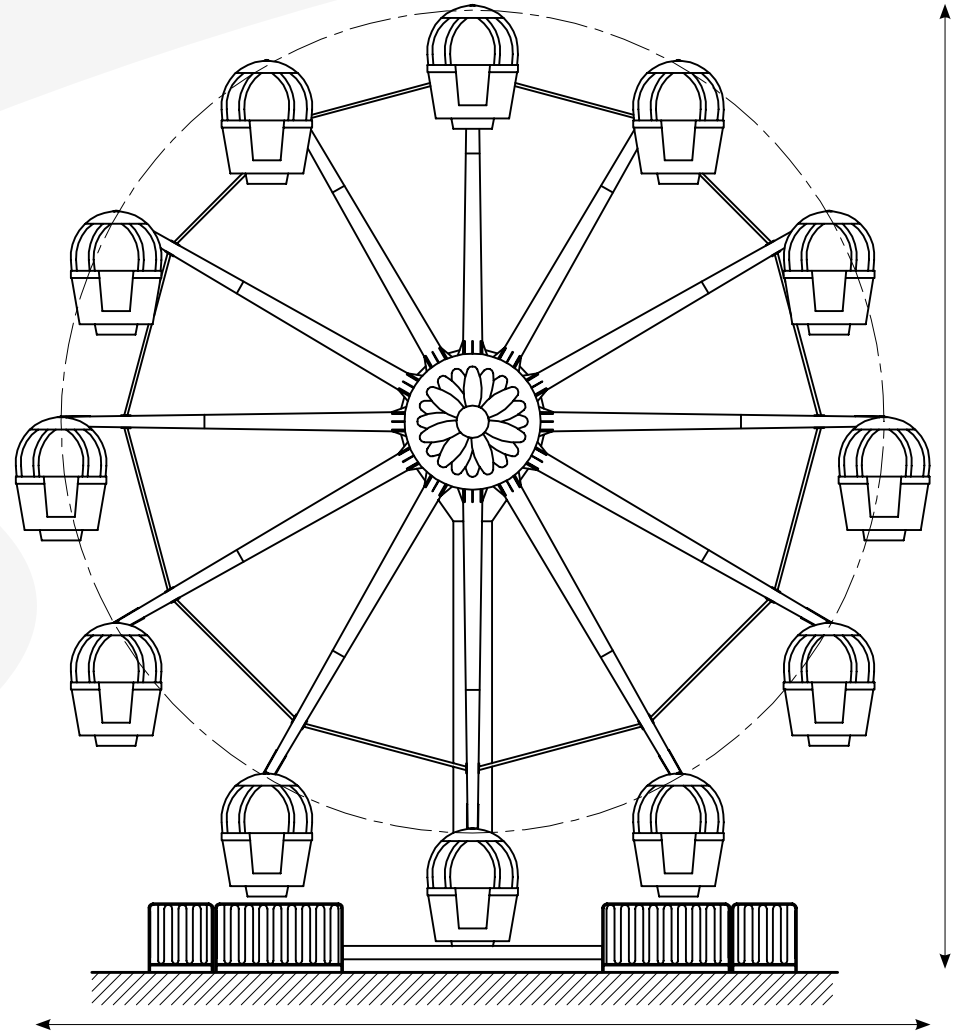

# BALLOON WHEEL

5

6

8

12

22

	5	6	8	12	22
<b>Base Size:</b>	~ 6.3 x 7.6 m - 20.6 x 24.9 ft	~ 6.3 x 7.6 m - 20.6 x 24.9 ft	~ 9 x 7.6 m - 29.5 x 24.9 ft	~ 14.2 x 7.6 m - 46.5 x 24.9ft	~ 20.7 x 12 m - 67.9 x 39.3 ft
<b>Height:</b>	~ 7 m - 22.9 ft	~ 7 m - 22.9 ft	~ 10.3 m - 33.7 ft	~ 16 m	~ 22.2 m - 72.8 ft
<b>Speed:</b>	~ 7 rpm	~ 7 rpm	~ 4 rpm	~ 4 rpm	~ 4 rpm
<b>Vehicles:</b>	5	6	8	10	12
<b>Seats/Vehicle:</b>	4 seats/each	4 seats/each	4 seats/each	4 seats/each	4 seats/each
<b>Seats capacity:</b>	20 seats	24 seats	32 seats	40 seats	48 seats
<b>Th. Capacity:</b>	~ 400 passengers/h	~ 500 passengers/h	~ 650 passengers/h	~ 800 passengers/h	~ 960 passengers/h
<b>Lighting:</b>	~ 3.5 kW	~ 3.5 kW	~ 2 kW	~ 3 kW	~ 5 kW
<b>Moving Power:</b>	~ 5.5 kW	~ 5.5 kW	~ 17 kW	~ 18 kW	~ 25 kW

## Structure

FRONT VIEW

5

6.3 m - 20.6 ft

6

6.3 m - 20.6 ft

# TECHNICAL SPECIFICATIONS

Structure

FRONT VIEW

12

8

9 m - 29.5 ft

10.3 m - 33.8 ft

14.2 m - 46.6 ft

16 m - 52.5 ft