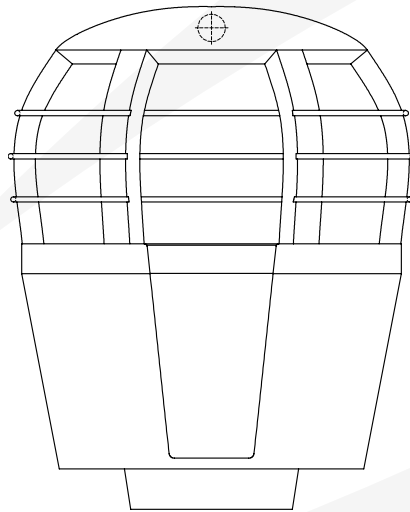

TECHNICAL SPECIFICATIONS

Structure

BIG GONDOLAS

1.47 m - 4.82 ft

1.13 m - 3.7 ft