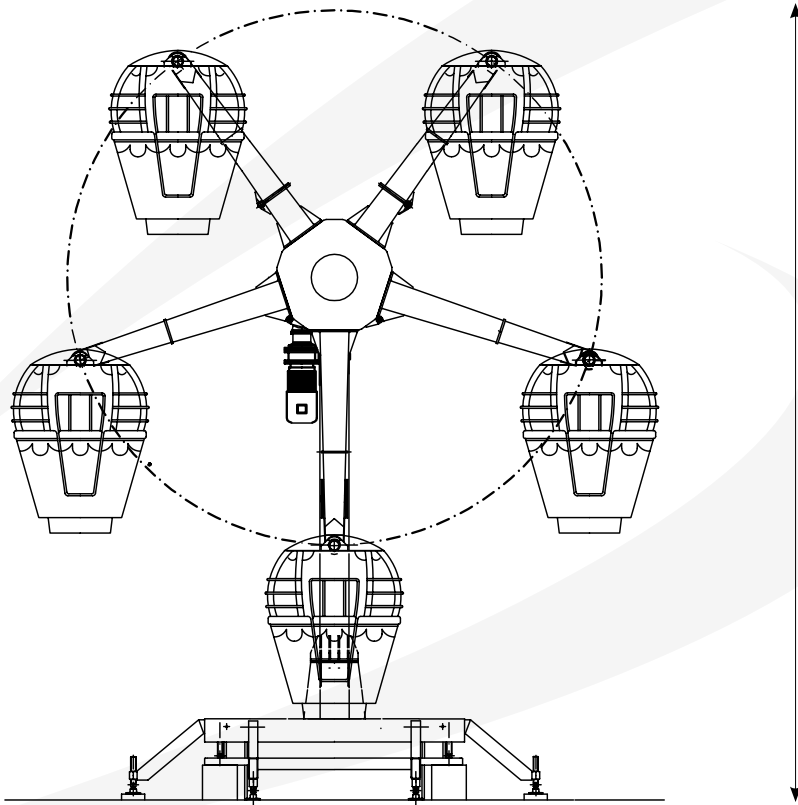

# BALLOON WHEEL

5

6

8

12

22

	5	6	8	12	22
<b>Base Size:</b>	~ 6.3 x 7.6 m - 20.6 x 24.9 ft	~ 6.3 x 7.6 m - 20.6 x 24.9 ft	~ 9 x 7.6 m - 29.5 x 24.9 ft	~ 14.2 x 7.6 m - 46.5 x 24.9ft	~ 20.7 x 12 m - 67.9 x 39.3 ft
<b>Height:</b>	~ 7 m - 22.9 ft	~ 7 m - 22.9 ft	~ 10.3 m - 33.7 ft	~ 16 m	~ 22.2 m - 72.8 ft
<b>Speed:</b>	~ 7 rpm	~ 7 rpm	~ 4 rpm	~ 4 rpm	~ 4 rpm
<b>Vehicles:</b>	5	6	8	10	12
<b>Seats/Vehicle:</b>	4 seats/each	4 seats/each	4 seats/each	4 seats/each	4 seats/each
<b>Seats capacity:</b>	20 seats	24 seats	32 seats	40 seats	48 seats
<b>Th. Capacity:</b>	~ 400 passengers/h	~ 500 passengers/h	~ 650 passengers/h	~ 800 passengers/h	~ 960 passengers/h
<b>Lighting:</b>	~ 3.5 kW	~ 3.5 kW	~ 2 kW	~ 3 kW	~ 5 kW
<b>Moving Power:</b>	~ 5.5 kW	~ 5.5 kW	~ 17 kW	~ 18 kW	~ 25 kW

## Structure

FRONT VIEW

5

6.3 m - 20.6 ft

6

6.3 m - 20.6 ft

# TECHNICAL SPECIFICATIONS

Structure

FRONT VIEW

12

8

9 m - 29.5 ft

10.3 m - 33.8 ft

14.2 m - 46.6 ft

16 m - 52.5 ft