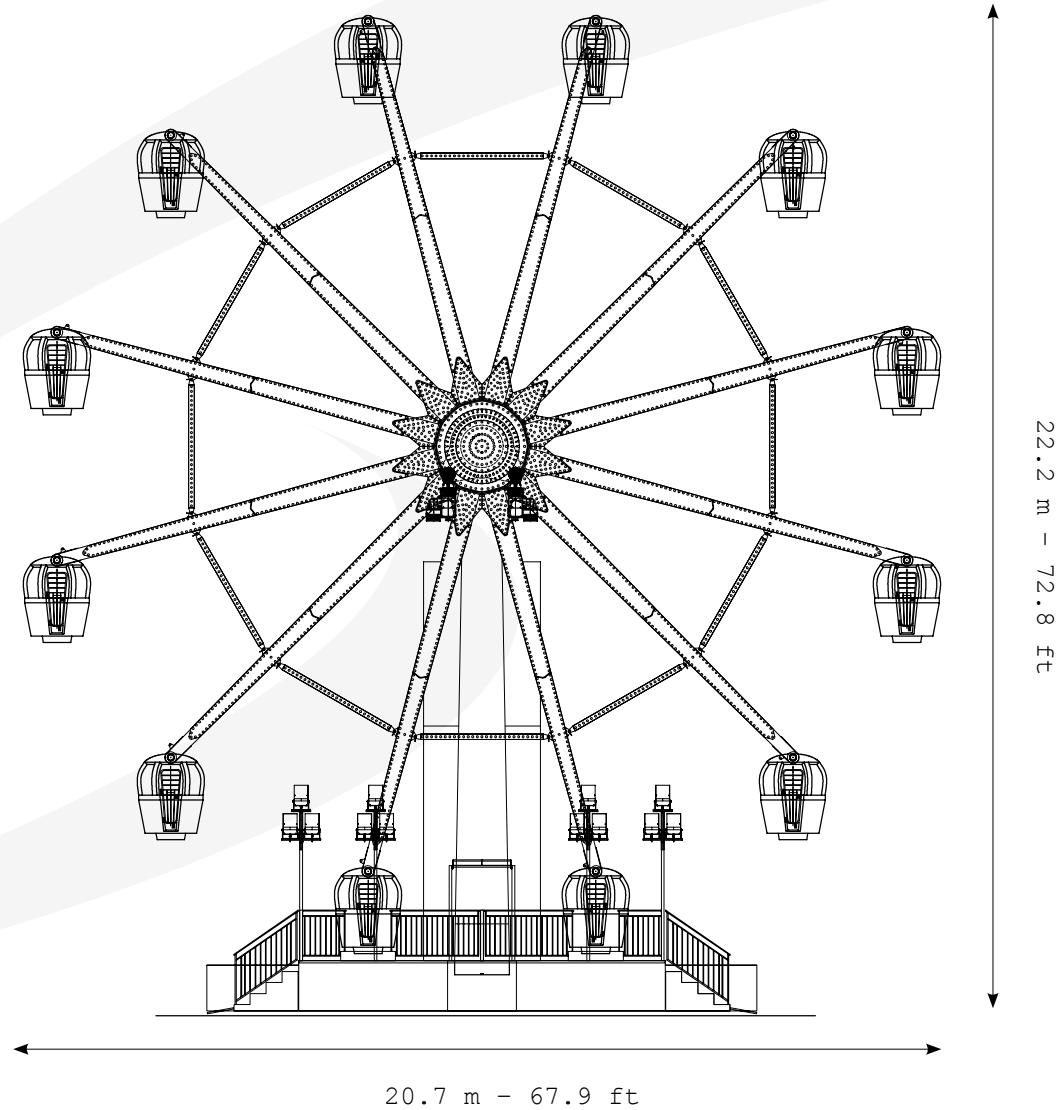

TECHNICAL SPECIFICATIONS

Structure

22

FRONT VIEW