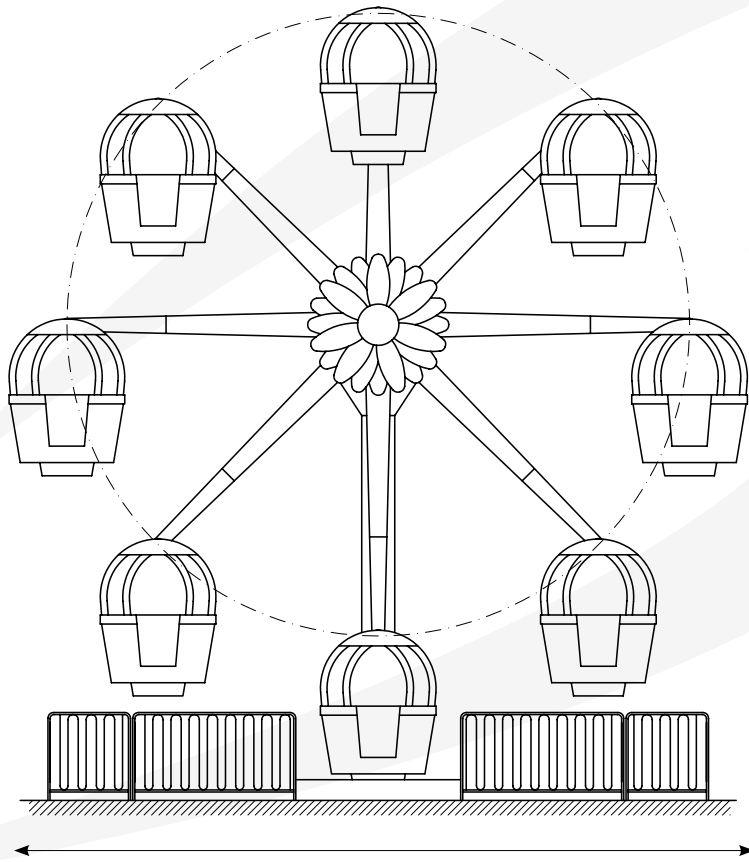

# BALLOON WHEEL

5

6

8

12

22

	5	6	8	12	22
<b>Base Size:</b>	~ 6.3 x 7.6 m - 20.6 x 24.9 ft	~ 6.3 x 7.6 m - 20.6 x 24.9 ft	~ 9 x 7.6 m - 29.5 x 24.9 ft	~ 14.2 x 7.6 m - 46.5 x 24.9ft	~ 20.7 x 12 m - 67.9 x 39.3 ft
<b>Height:</b>	~ 7 m - 22.9 ft	~ 7 m - 22.9 ft	~ 10.3 m - 33.7 ft	~ 16 m	~ 22.2 m - 72.8 ft
<b>Speed:</b>	~ 7 rpm	~ 7 rpm	~ 4 rpm	~ 4 rpm	~ 4 rpm
<b>Vehicles:</b>	5	6	8	10	12
<b>Seats/Vehicle:</b>	4 seats/each	4 seats/each	4 seats/each	4 seats/each	4 seats/each
<b>Seats capacity:</b>	20 seats	24 seats	32 seats	40 seats	48 seats
<b>Th. Capacity:</b>	~ 400 passengers/h	~ 500 passengers/h	~ 650 passengers/h	~ 800 passengers/h	~ 960 passengers/h
<b>Lighting:</b>	~ 3.5 kW	~ 3.5 kW	~ 2 kW	~ 3 kW	~ 5 kW
<b>Moving Power:</b>	~ 5.5 kW	~ 5.5 kW	~ 17 kW	~ 18 kW	~ 25 kW

## Structure

FRONT VIEW

5

6.3 m - 20.6 ft

6

6.3 m - 20.6 ft

# TECHNICAL SPECIFICATIONS

Structure

FRONT VIEW

12

8

9 m - 29.5 ft

10.3 m - 33.8 ft

14.2 m - 46.6 ft