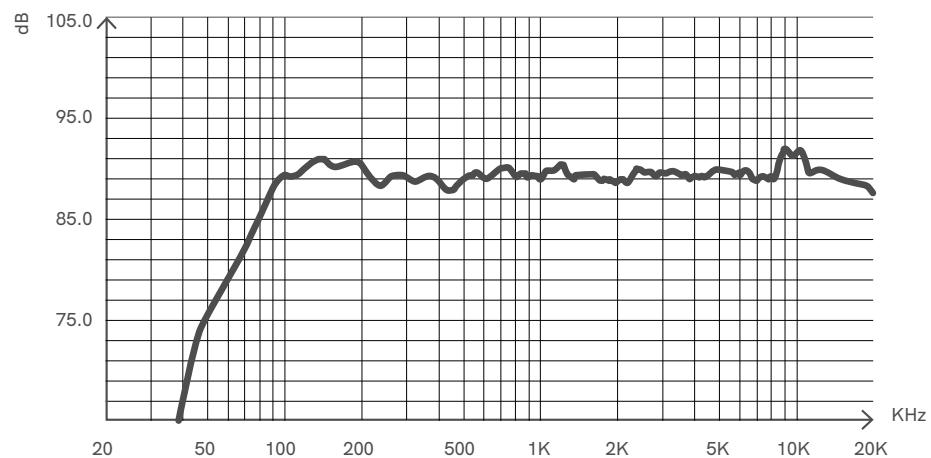

MENHIR SOUND PRO

ALTA FEDELTA' E POTENZA SONORA

Cassa acustica omnidirezionale in pietra naturale con prestazioni di elevata potenza e altissima fedeltà sonora grazie al woofer integrato. Altoparlanti al neodimio con membrane tropicalizzate per resistere agli agenti atmosferici. Struttura interna e sistema sonoro centrale in acciaio inox Aisi 316L. Integra al suo interno un sistema di illuminazione con due sorgenti Led, per outdoor di lusso e versatili.

Ideale per spazi privati o pubblici di dimensioni medio piccole, dove vengono richieste qualità audio omnidirezionale, potenza e altissima fedeltà sonora.

Audio Technical Data: 220W Rms @ 8Ω

HI-FIDELITY AND SOUND POWER

Omnidirectional natural stone loudspeaker with high power performance and very high sound fidelity thanks to the integrated woofer. Neodymium loudspeakers with tropicalised membranes to withstand atmospheric agents. Internal structure and central sound system in Aisi 316L stainless steel. It integrates a lighting system with two LED sources, for luxury and versatile outdoor use.

Ideal for small to medium-sized private or public spaces, where omnidirectional audio quality, power and very high sound fidelity are required.

Audio Technical Data: 220W Rms @ 8Ω

Informazioni tecniche / Technical data

CURVA RISPOSTA IN FREQUENZA DEL DIFFUSORE LOUDSPEAKER FREQUENCY RESPONSE CURVE

MENHIR SOUND PRO
Menhir con forma naturale /
Natural shape menhir