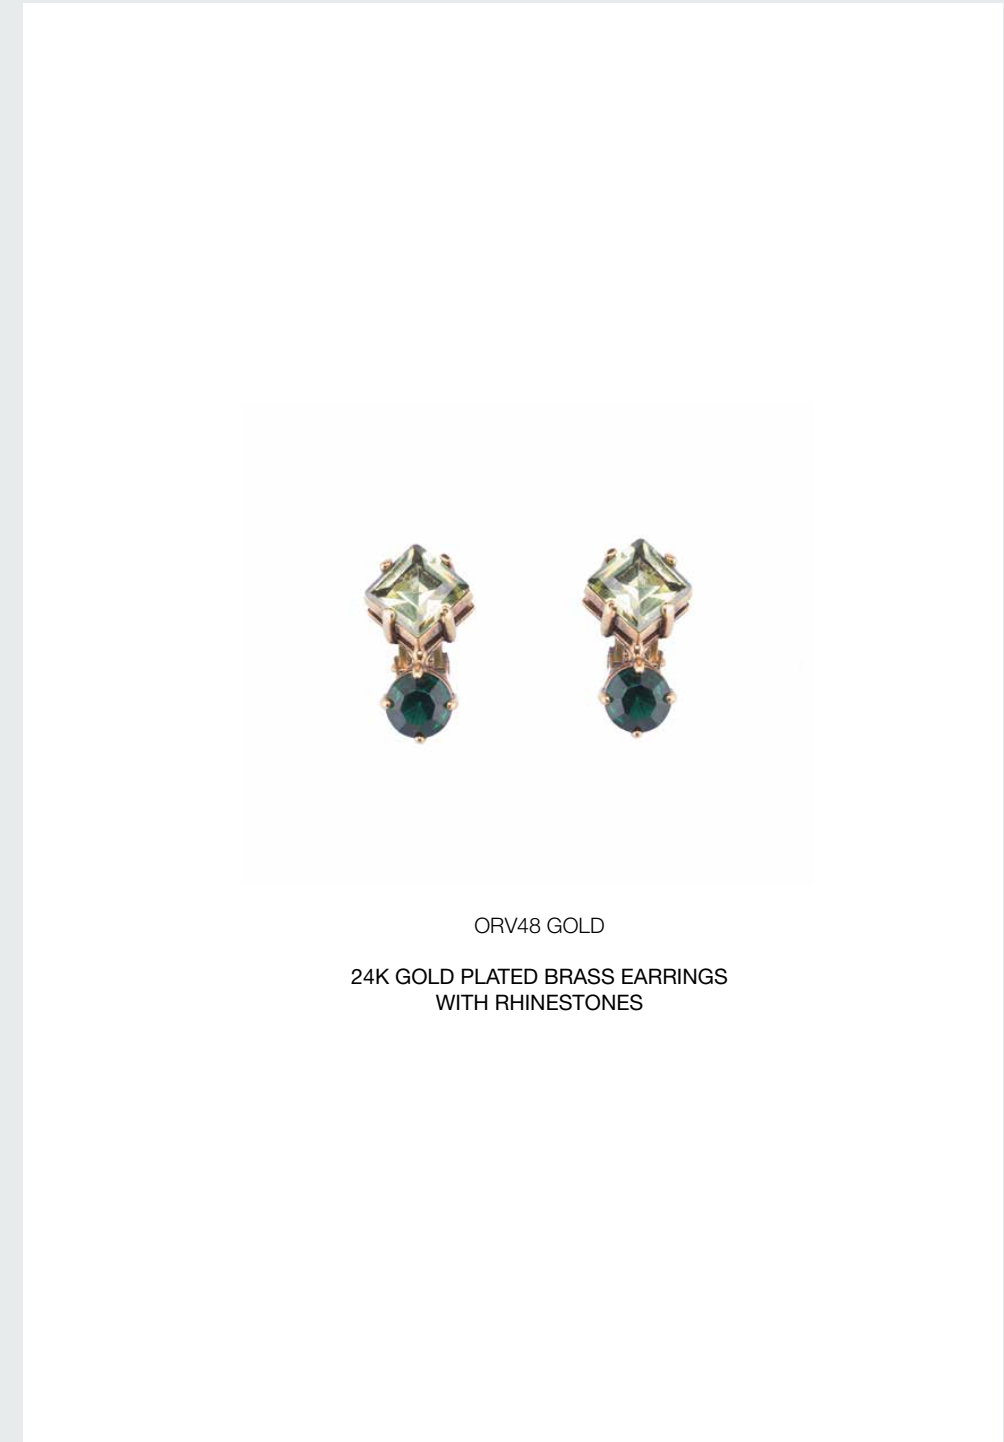

ORV48 GOLD
24K GOLD PLATED BRASS EARRINGS
WITH RHINESTONES