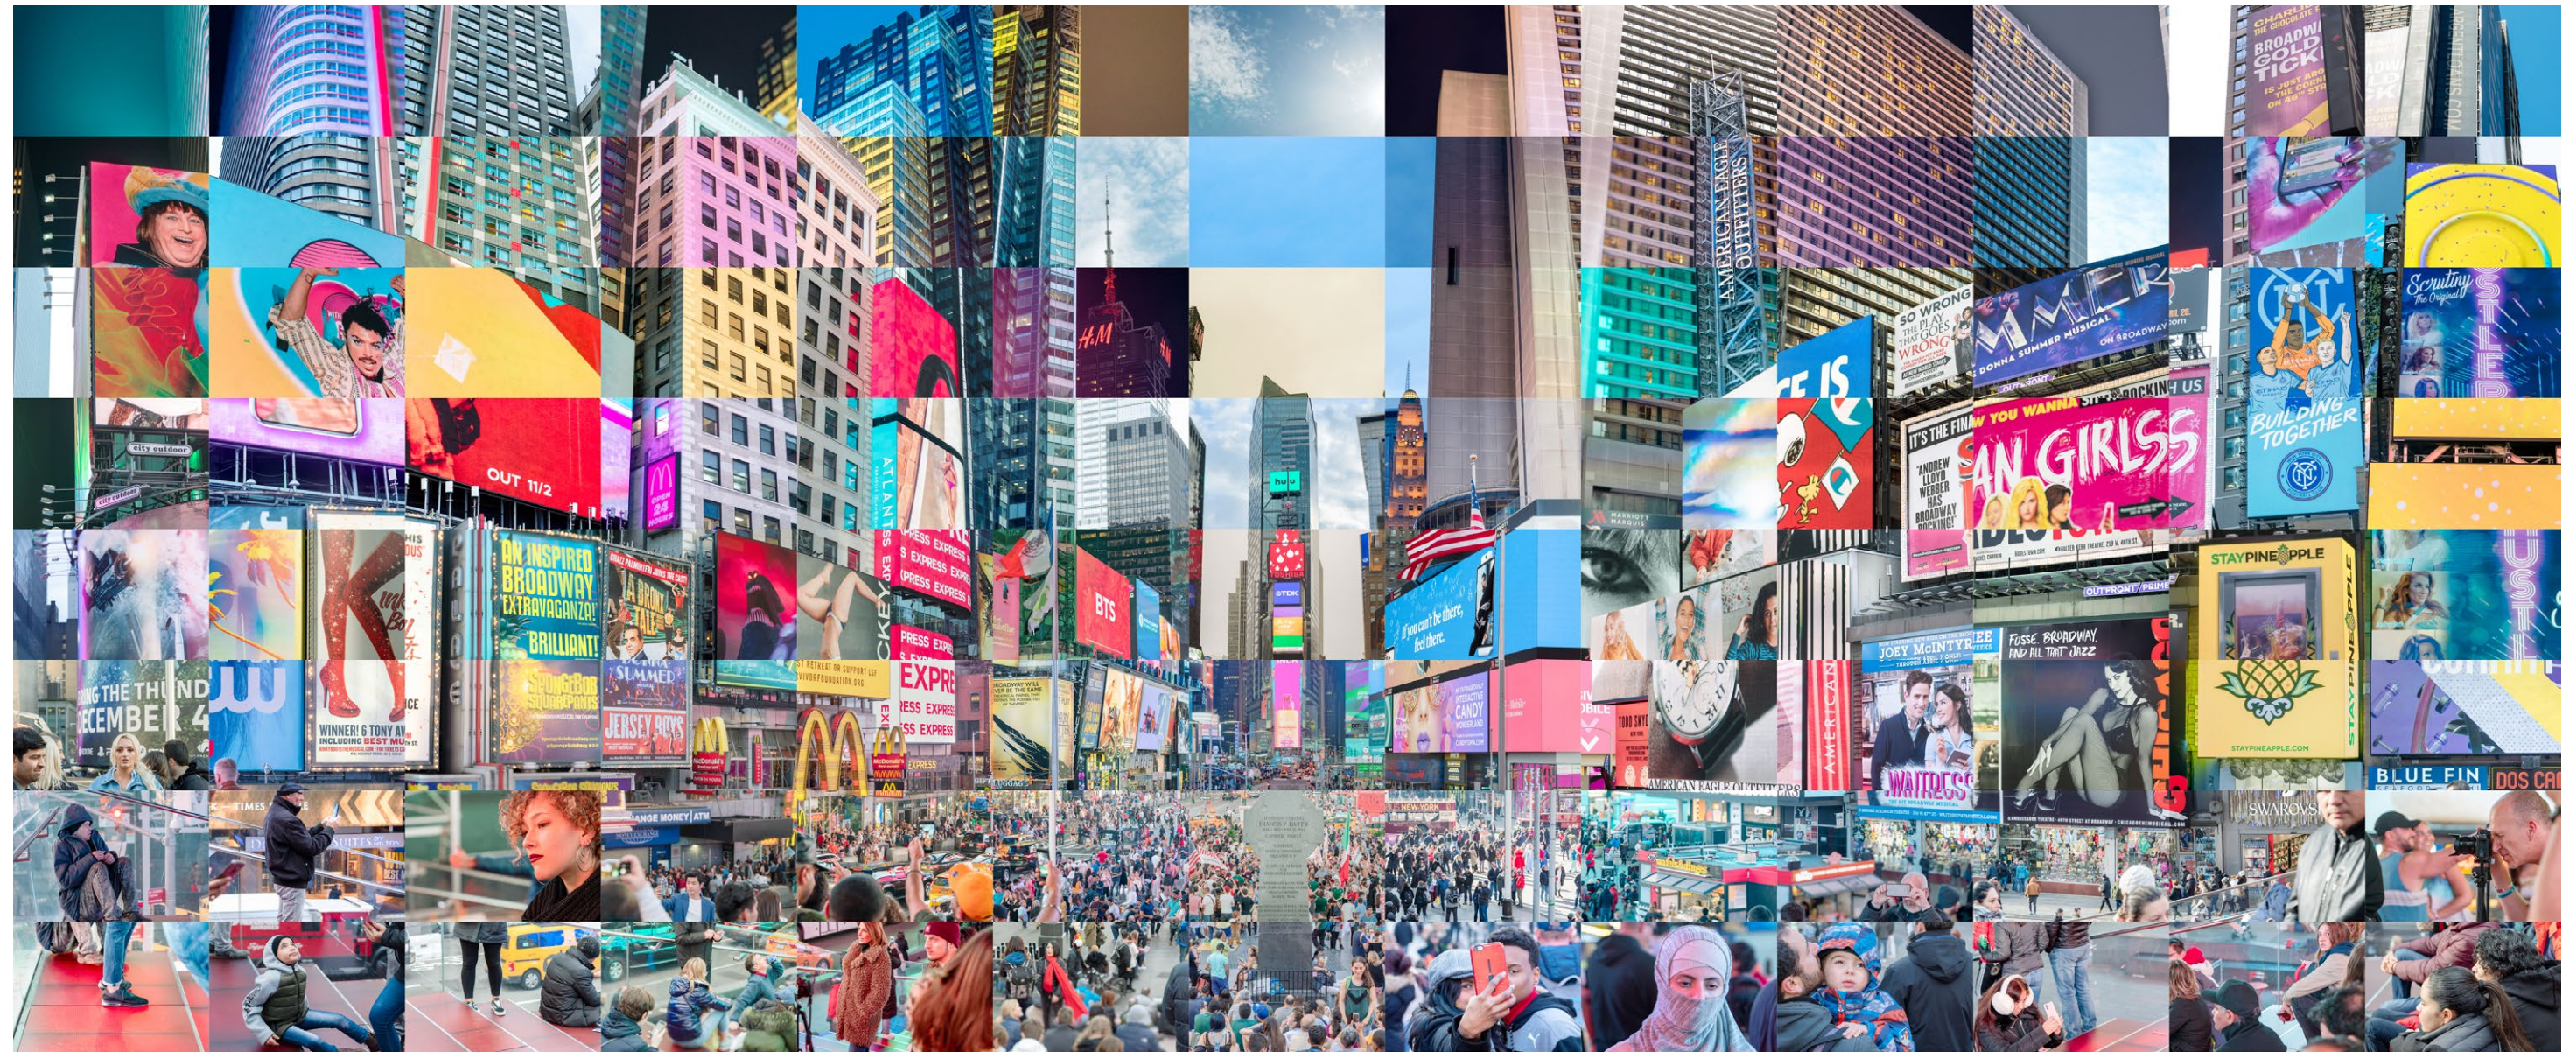

XS104 VARIATION #06 PASTEL - 118 x 56,7 cm - Ed.1

XS104 VARIATION #09 - 118 x 56,7 cm - Ed.1

Technique: Giclée Fine Art Print, Plexiglas® Hard Coated + Plexiglas® XT White, Floating fragments, aluminum frame, 2021.