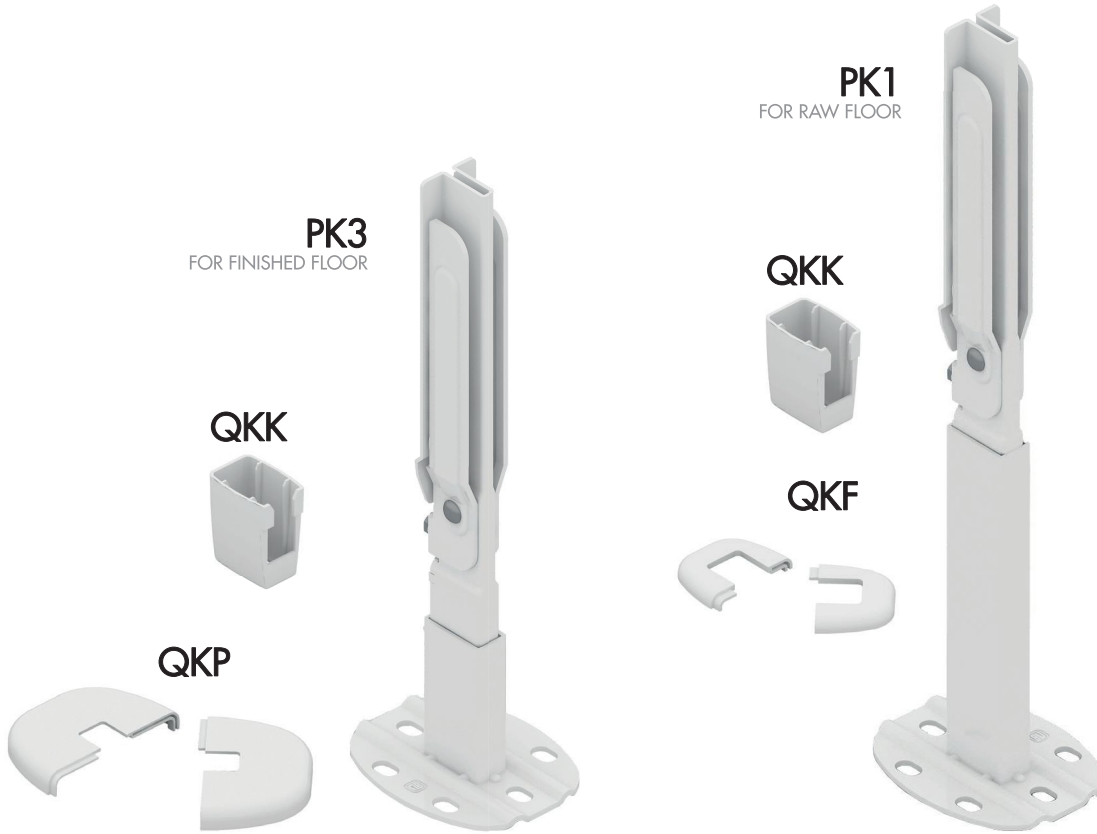

# READY-FOR-USE FLOOR STANDING BRACKETS

PK SERIES FLOOR BRACKETS FOR STEEL PANELS WITH INNER CONVECTORS, HEIGHT 300 mm AND ABOVE

CODE

60741001 Set of 2 PK1 floor brackets in white, including QKK and QKF covers

1

170

60741003 Set of 2 PK3 floor brackets in white, including QKK and QKP covers

1

250

N° VA\_MES 15 02 051

**THE PIPE**

SUITABLE FOR