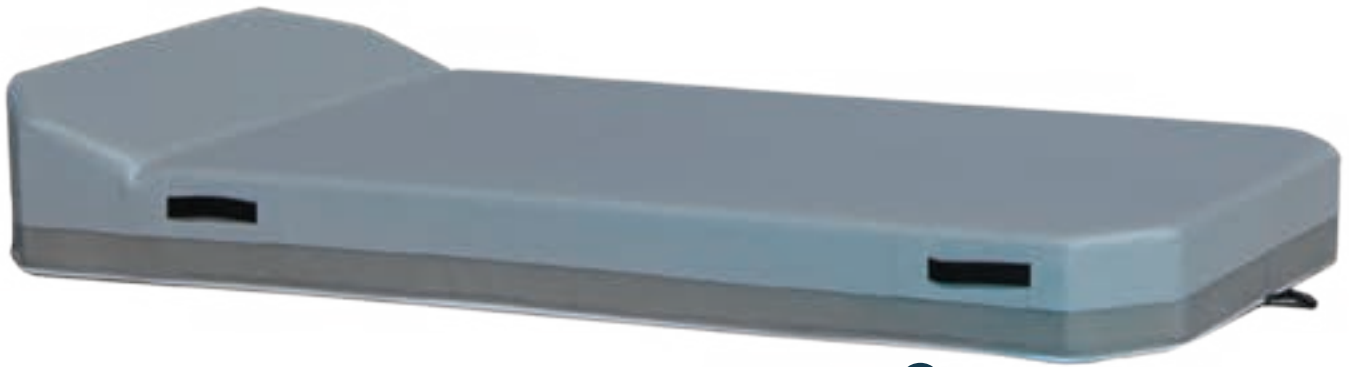

IBIZA
FLOATING BED

poModone®

poModone

IBIZA FLOATING BED

1 4 handles, 2 for each side, to carry it easily.

2 Removable fabric.

3 The external fabric is 100% water and UV resistant.

A nautical net applied in the lower part allows the water to enter and exit allowing perfect buoyancy.

IBIZA FLOATING BED

This mattress represents the begging of the New Indispensable Pomodone Water Line. The external fabric, which is completely removable, is available in 100% paste-dyed laminated acrylic fabric or in nautical eco-leather and it is 100% water and UV resistant. Ibiza floating bed consists of two parts each of which is characterized by well-defined shapes which have been carefully studied to confer the product character and elegance.

The only mattress that adapts to any type of outdoor space: whether it is inside or outside water, at the beach, at the lake or in the pool, Ibiza represents the perfect furnishing accessory for all lovers of the Italian Luxury Outdoor Design.

Product size

Total length: 183cm
 Seat length: 153cm
 Headrest cushion length: 30cm
 Width: 80cm
 Seat height: 17cm
 Headrest cushion height 27cm
 Weight: 10kg

Colors

Nautical faux leather:

Products' overview