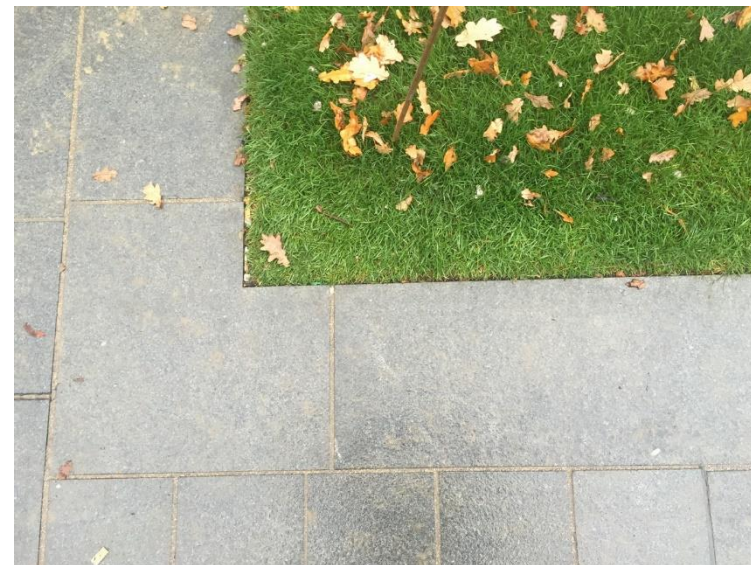

OTHER SIZES AND MATERIALS AVAILABLE UPON REQUEST.

G603

G654

G603

G654

G603-2 AND G603-8

Pavers and treads in flamed finish, suitable for outdoors.

Pavers size: (12", 18", 24") x (12", 18", 24", 36"),
2.5, 3 or 3.5 cm thickness.