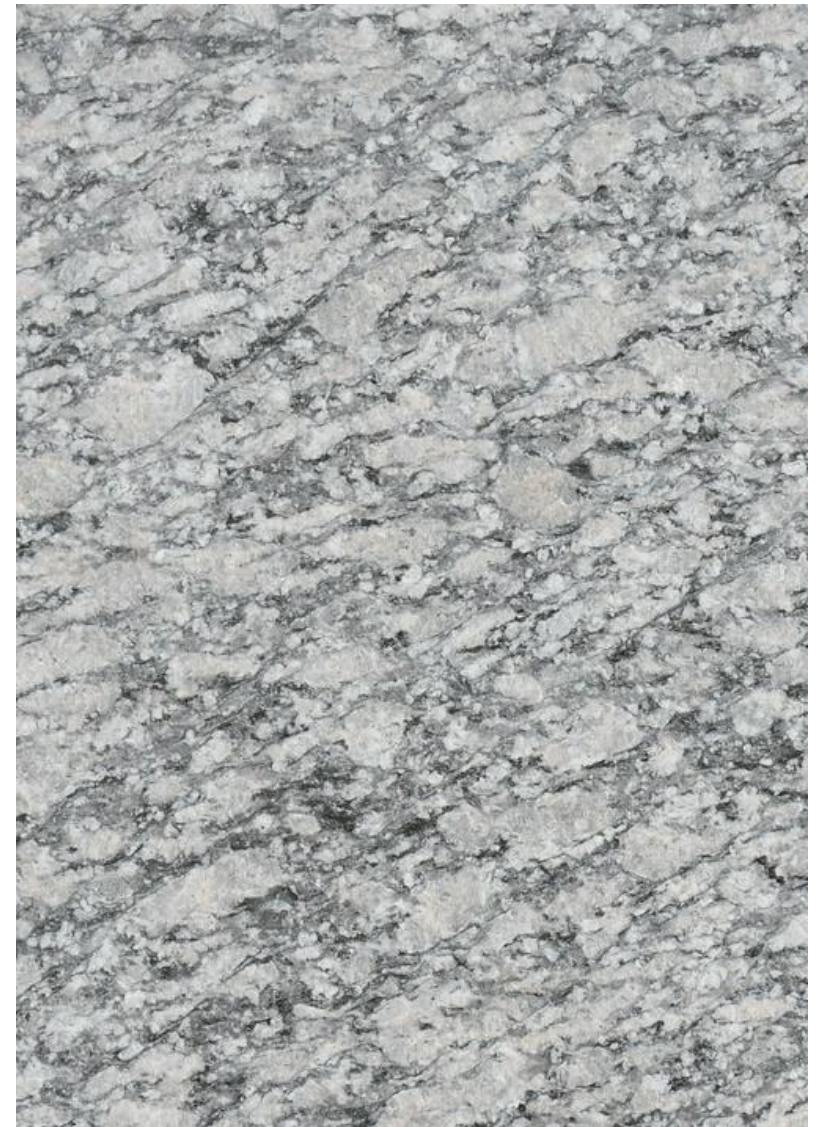

MISTY BLUE AND WHITE WAVE

Pavers and treads in
flamed finish, suitable for
outdoors.

Pavers size: (12", 18", 24") x
(12", 18", 24", 36"),
2.5, 3 or 3.5 cm thickness.

Treads size: (12", 14", 16",
24") x (48", 60", 72", 84",
96"), 3.5 or 5 cm thickness.

OTHER SIZES AND MATERIALS AVAILABLE UPON REQUEST.

WHITE WAVE