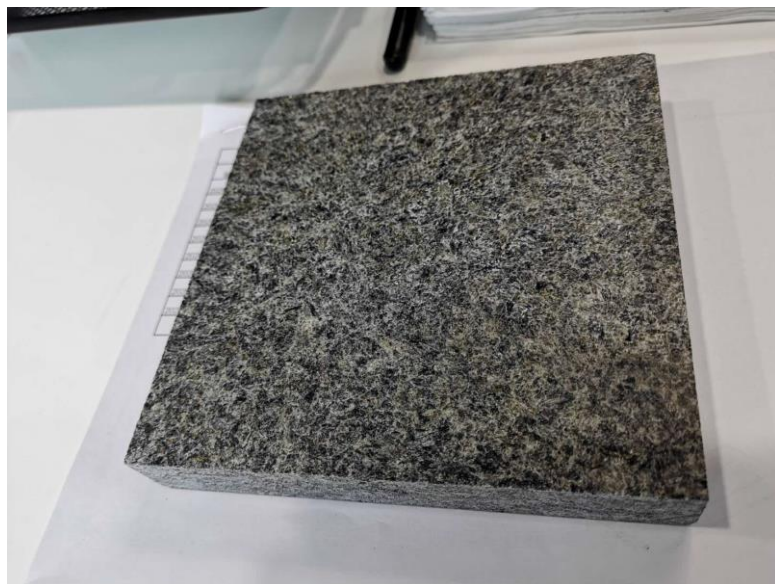

ANGOLA BLACK

OTHER SIZES AND MATERIALS AVAILABLE UPON REQUEST.

MADE IN CHINA