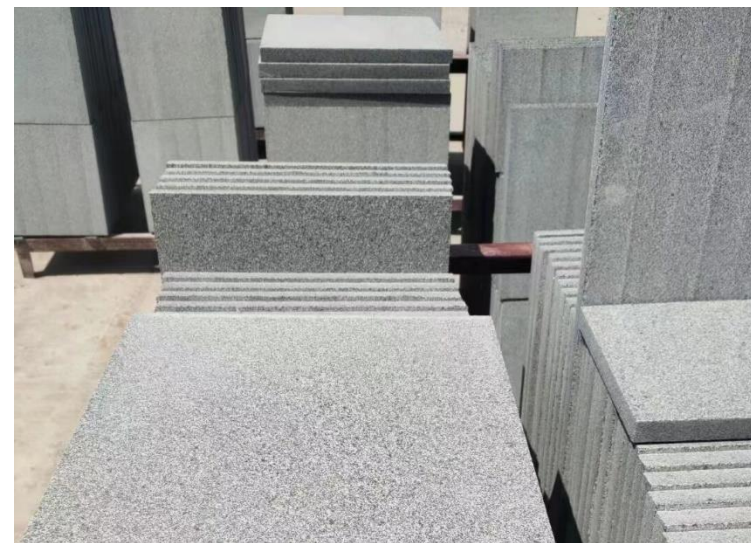

● arvex

GRANITE PROGRAM

G603 AND G654 from Cambodia

Pavers and treads in
flamed finish, suitable for
outdoors.

Pavers size: (12", 18", 24") x
(12", 18", 24", 36"),
2.5, 3 or 3.5 cm thickness.

Treads size: (12", 14", 16",
24") x (48", 60", 72", 84",
96"), 3.5 or 5 cm thickness.

OTHER SIZES AND MATERIALS AVAILABLE UPON REQUEST.

G603

G654

G603

G654

G603-2 AND G603-8

Pavers and treads in flamed finish, suitable for outdoors.

Pavers size: (12", 18", 24") x (12", 18", 24", 36"),
2.5, 3 or 3.5 cm thickness.