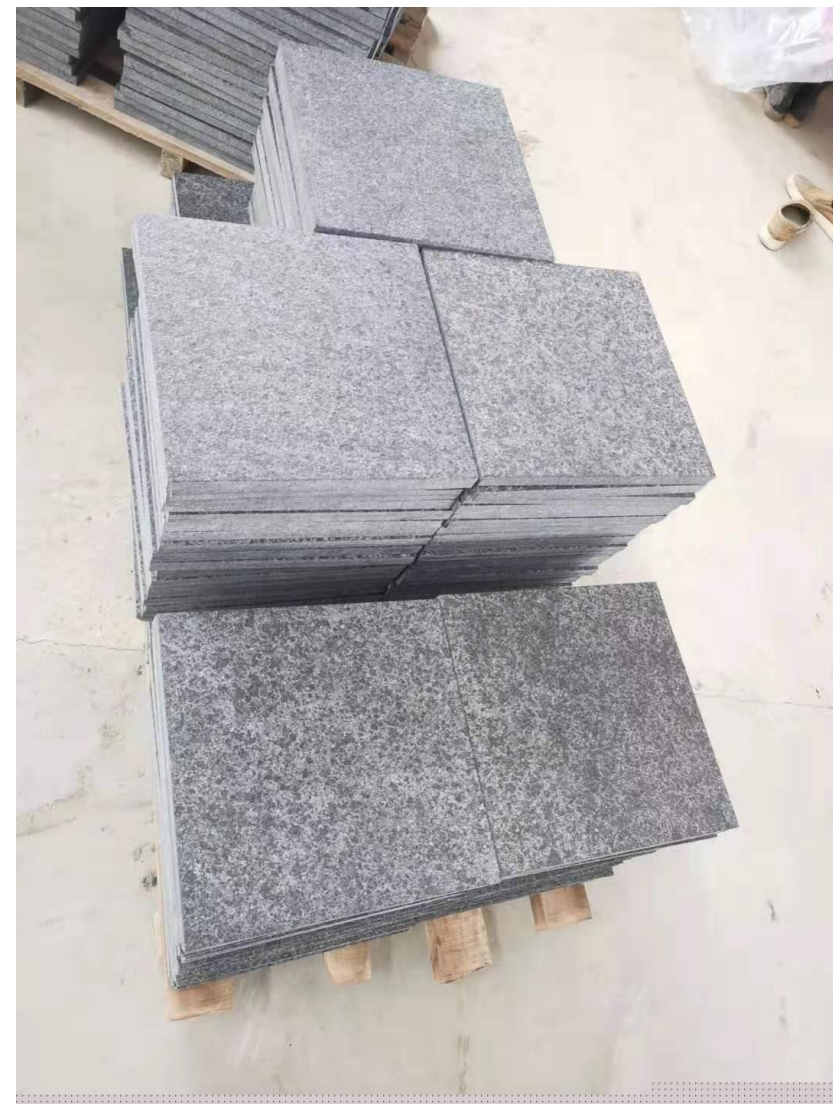

G684

OTHER SIZES AND MATERIALS AVAILABLE UPON REQUEST.

MADE IN CHINA