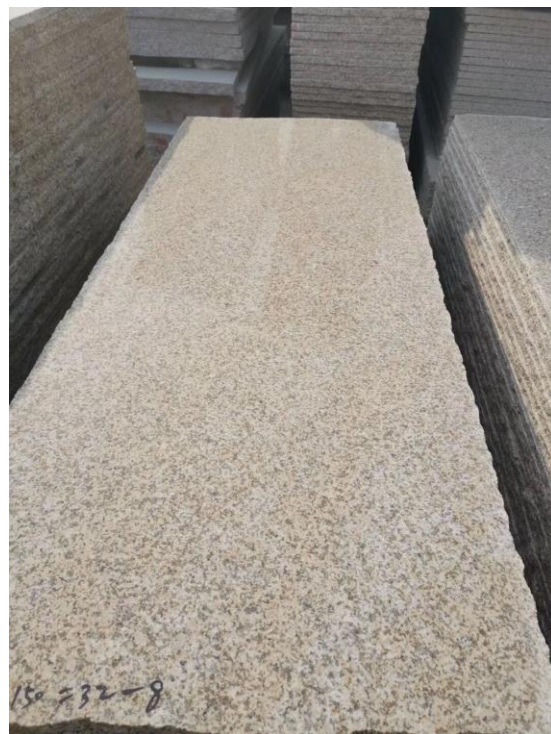

G682

G562

OTHER SIZES AND MATERIALS AVAILABLE UPON REQUEST.

G682

G562

G562

SESAME BLACK AND FOREST BLACK

Pavers and treads in
flamed finish, suitable for
outdoors.