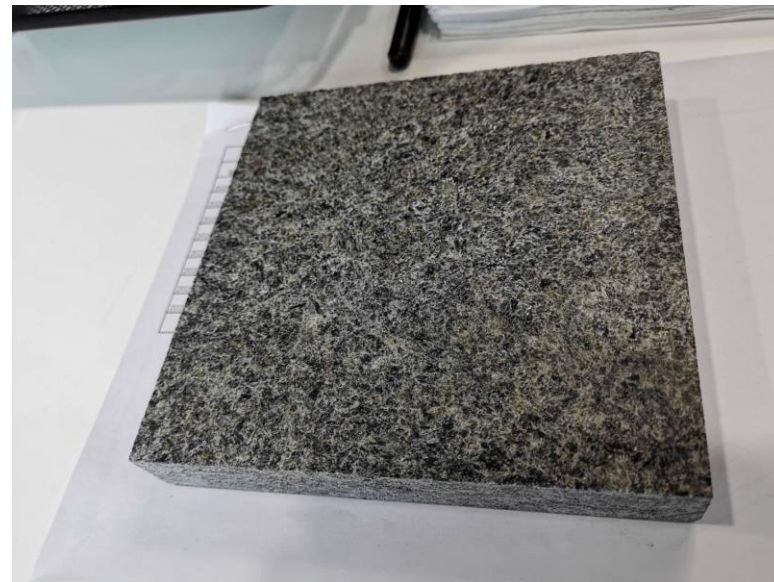

ANGOLA BLACK

OTHER SIZES AND MATERIALS AVAILABLE UPON REQUEST.

MADE IN CHINA