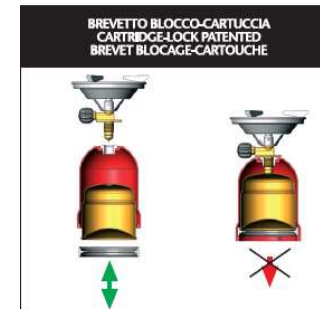

PATENTED !!

KE2008CMF

Piezo ignition high power stove with stainless steel wind protector. Base with patented safety system against cartridge unlocking. **New "camouflage" design.**

KE2007

High-powered stove with 4 supports. Handy, light and cheap. Fine, modern and innovative design. Base with patented safety system against cartridge unlocking

KE2009

Stove. Very high power thanks to the reflecting effect of the stainless steel wind protector. Base with patented safety system against cartridge unlocking.

PATENTED !!

760 METAL

Stove. Very high power thanks to the reflecting effect of the stainless steel wind protector. Base with patented safety system against cartridge unlocking. **Cartridge container in painted metal.**

761 METAL

PATENTED !!

High-powered stove with 4 supports. Handy, light and cheap. Fine, modern and innovative design. Base with patented safety system against cartridge unlocking. **Cartridge container in painted metal.**

106110

One flame stove to be fitted on 2-3-5 kg cylinders. Chromium-plated with wind protector. Vertical threaded outlet. Complete with handle.

**ALSO AVAILABLE
WITH CAMPING
CONNECTION!**

**Kemper always tries to be a proactive actor on the market.
Our goal is to serve our customers with the best products and services also
by introducing and proposing new articles year by year.**