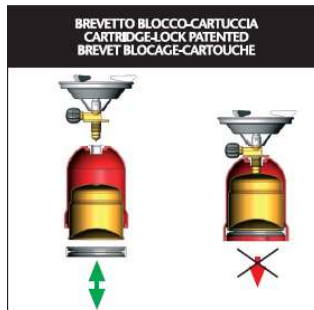

T1001

250 Lumen

LED Camping lantern battery operated (3XD)
3 SAMSUNG LEDs and 3 red LEDs type 5630
With handle and hook on the base
White light and red light for SOS visual alarm in emergency situation
Ideal for camping and fishing or to keep at home in case of power outages

Ideal for camping and fishing or to keep at home in case of power outages

LED camping light, battery-powered (3 X AAA)
Dual function lantern and torch
1 Cree XPG LED and 2 red LEDs type 2835
•Magnetic clip and hook for hanging
•White light and red light for SOS visual alarm in emergency situation

T1002

Ideal for camping and leisure. Perfect as an emergency car light

KE2008

Stove. Very high power thanks to the reflecting effect of the stainless steel wind protector. Base with patented safety system against cartridge unlocking - **PIEZO IGNITION**

PATENTED !!

KE2008CMF

Piezo ignition high power stove with stainless steel wind protector. Base with patented safety system against cartridge unlocking. **New "camouflage" design.**

KE2007

High-powered stove with 4 supports. Handy, light and cheap. Fine, modern and innovative design. Base with patented safety system against cartridge unlocking