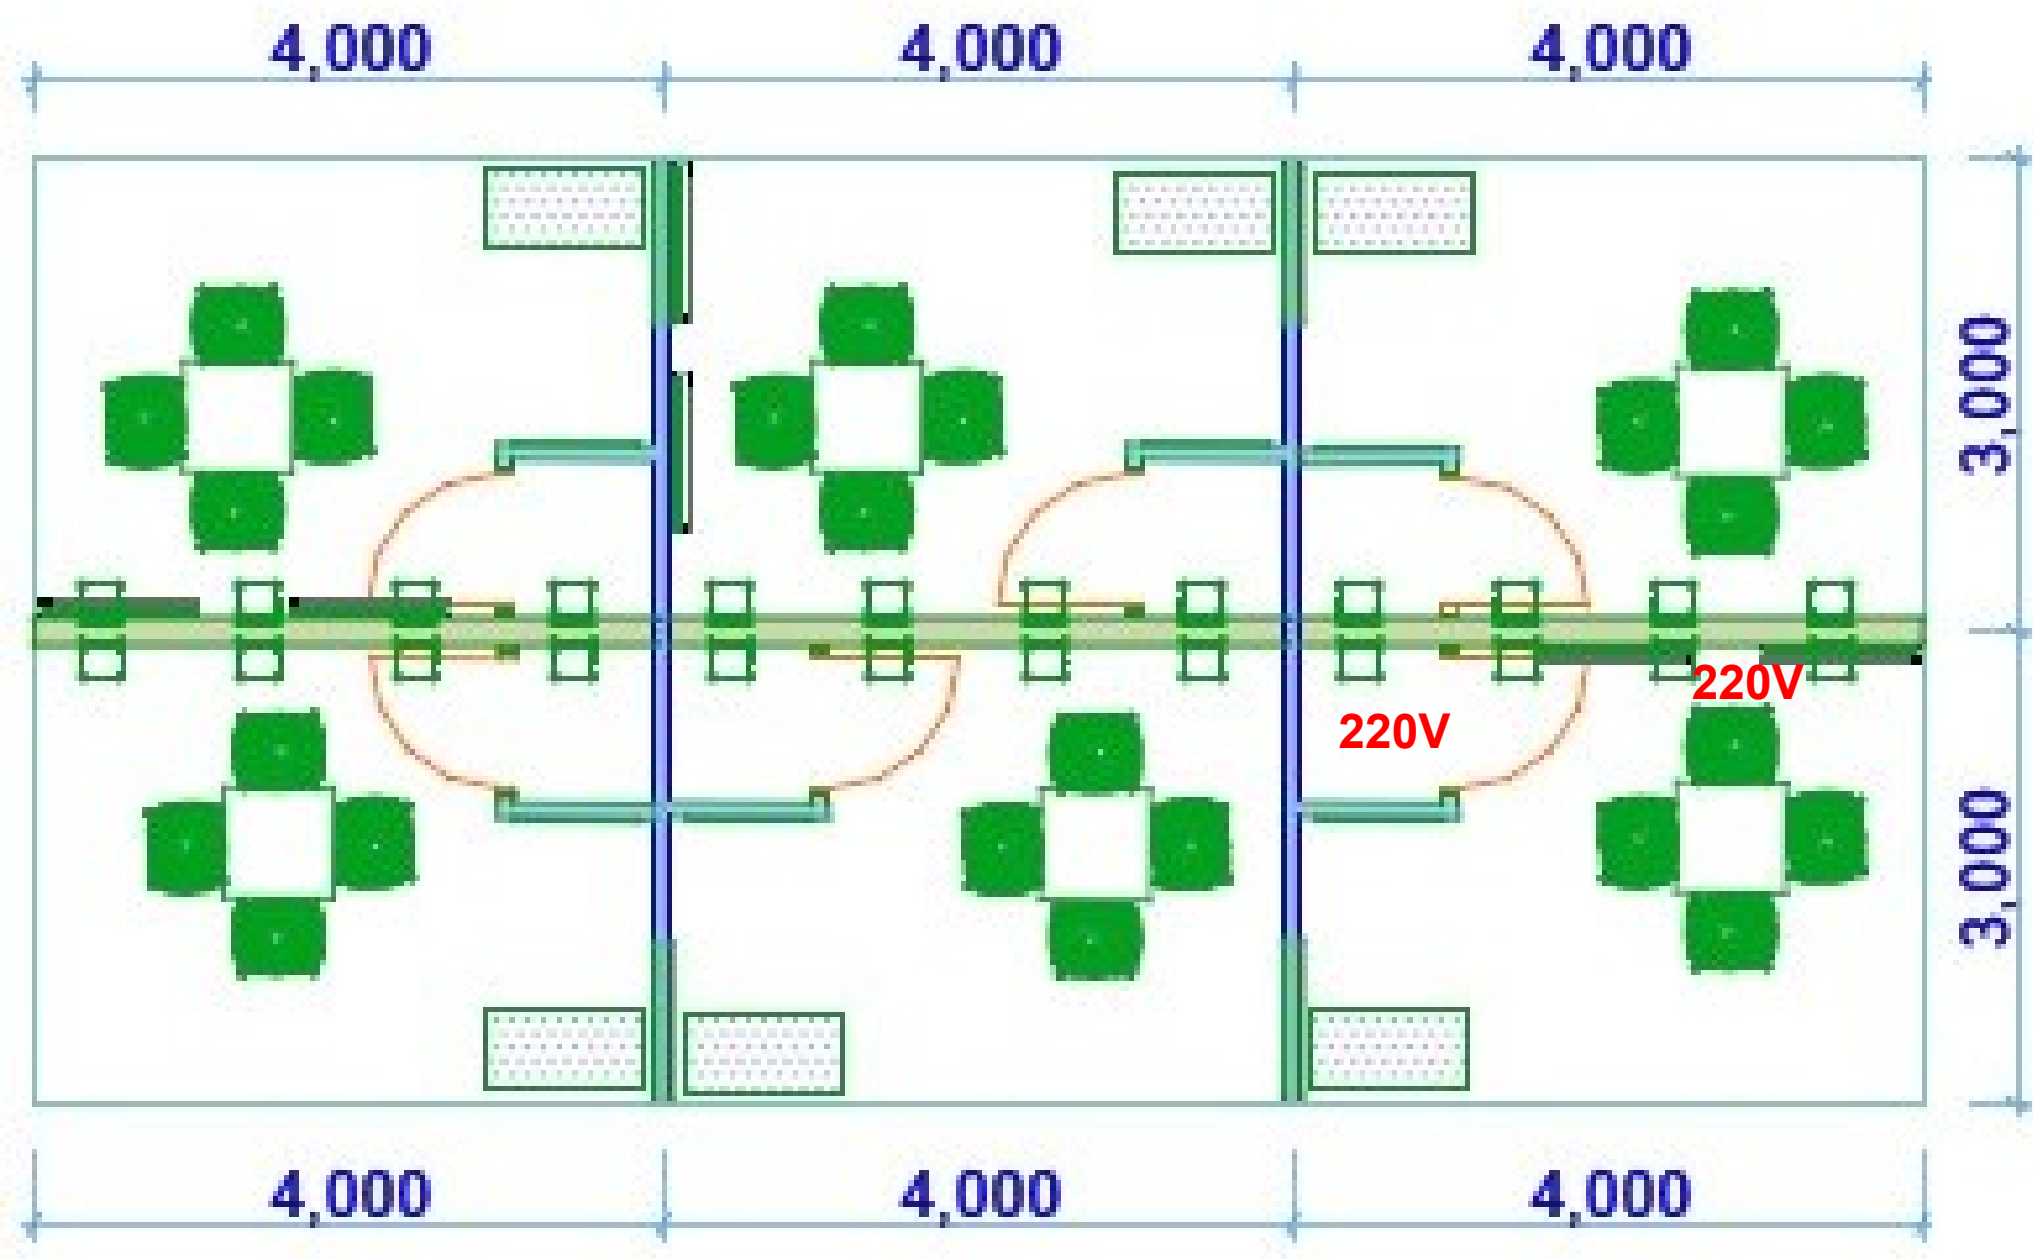

Cube ITA position

booth socket position

the graphic panels in the booths is only for example

the graphic panels in the booths is only for example

the graphic panels in the booths is only for example

the graphic panels in the booths is only for example

2a_Back Panel (400 cm)

2b_Storeroom Panel (250 cm)

2d_Partition Panel (250 cm)

-

LIGHT BOX for
company name's (60 x 60 cm)

ONLY FOR EXAMPLE - the measures are only approximate

ONLY FOR EXAMPLE - the measures are only approximate

wall with storage

n. 10 DISPLAY RACK ONLY FOR 5 booth

fixed to the wall

only for example

marble slab

made of tubular steel minimal 0,13' x 0,13' x 0,013' (40 x 40 x 4 mm)
aluminum colour

Structure boxlight d ("2b" 250 cm) with strip led inside high resolution, printed backlit company logo