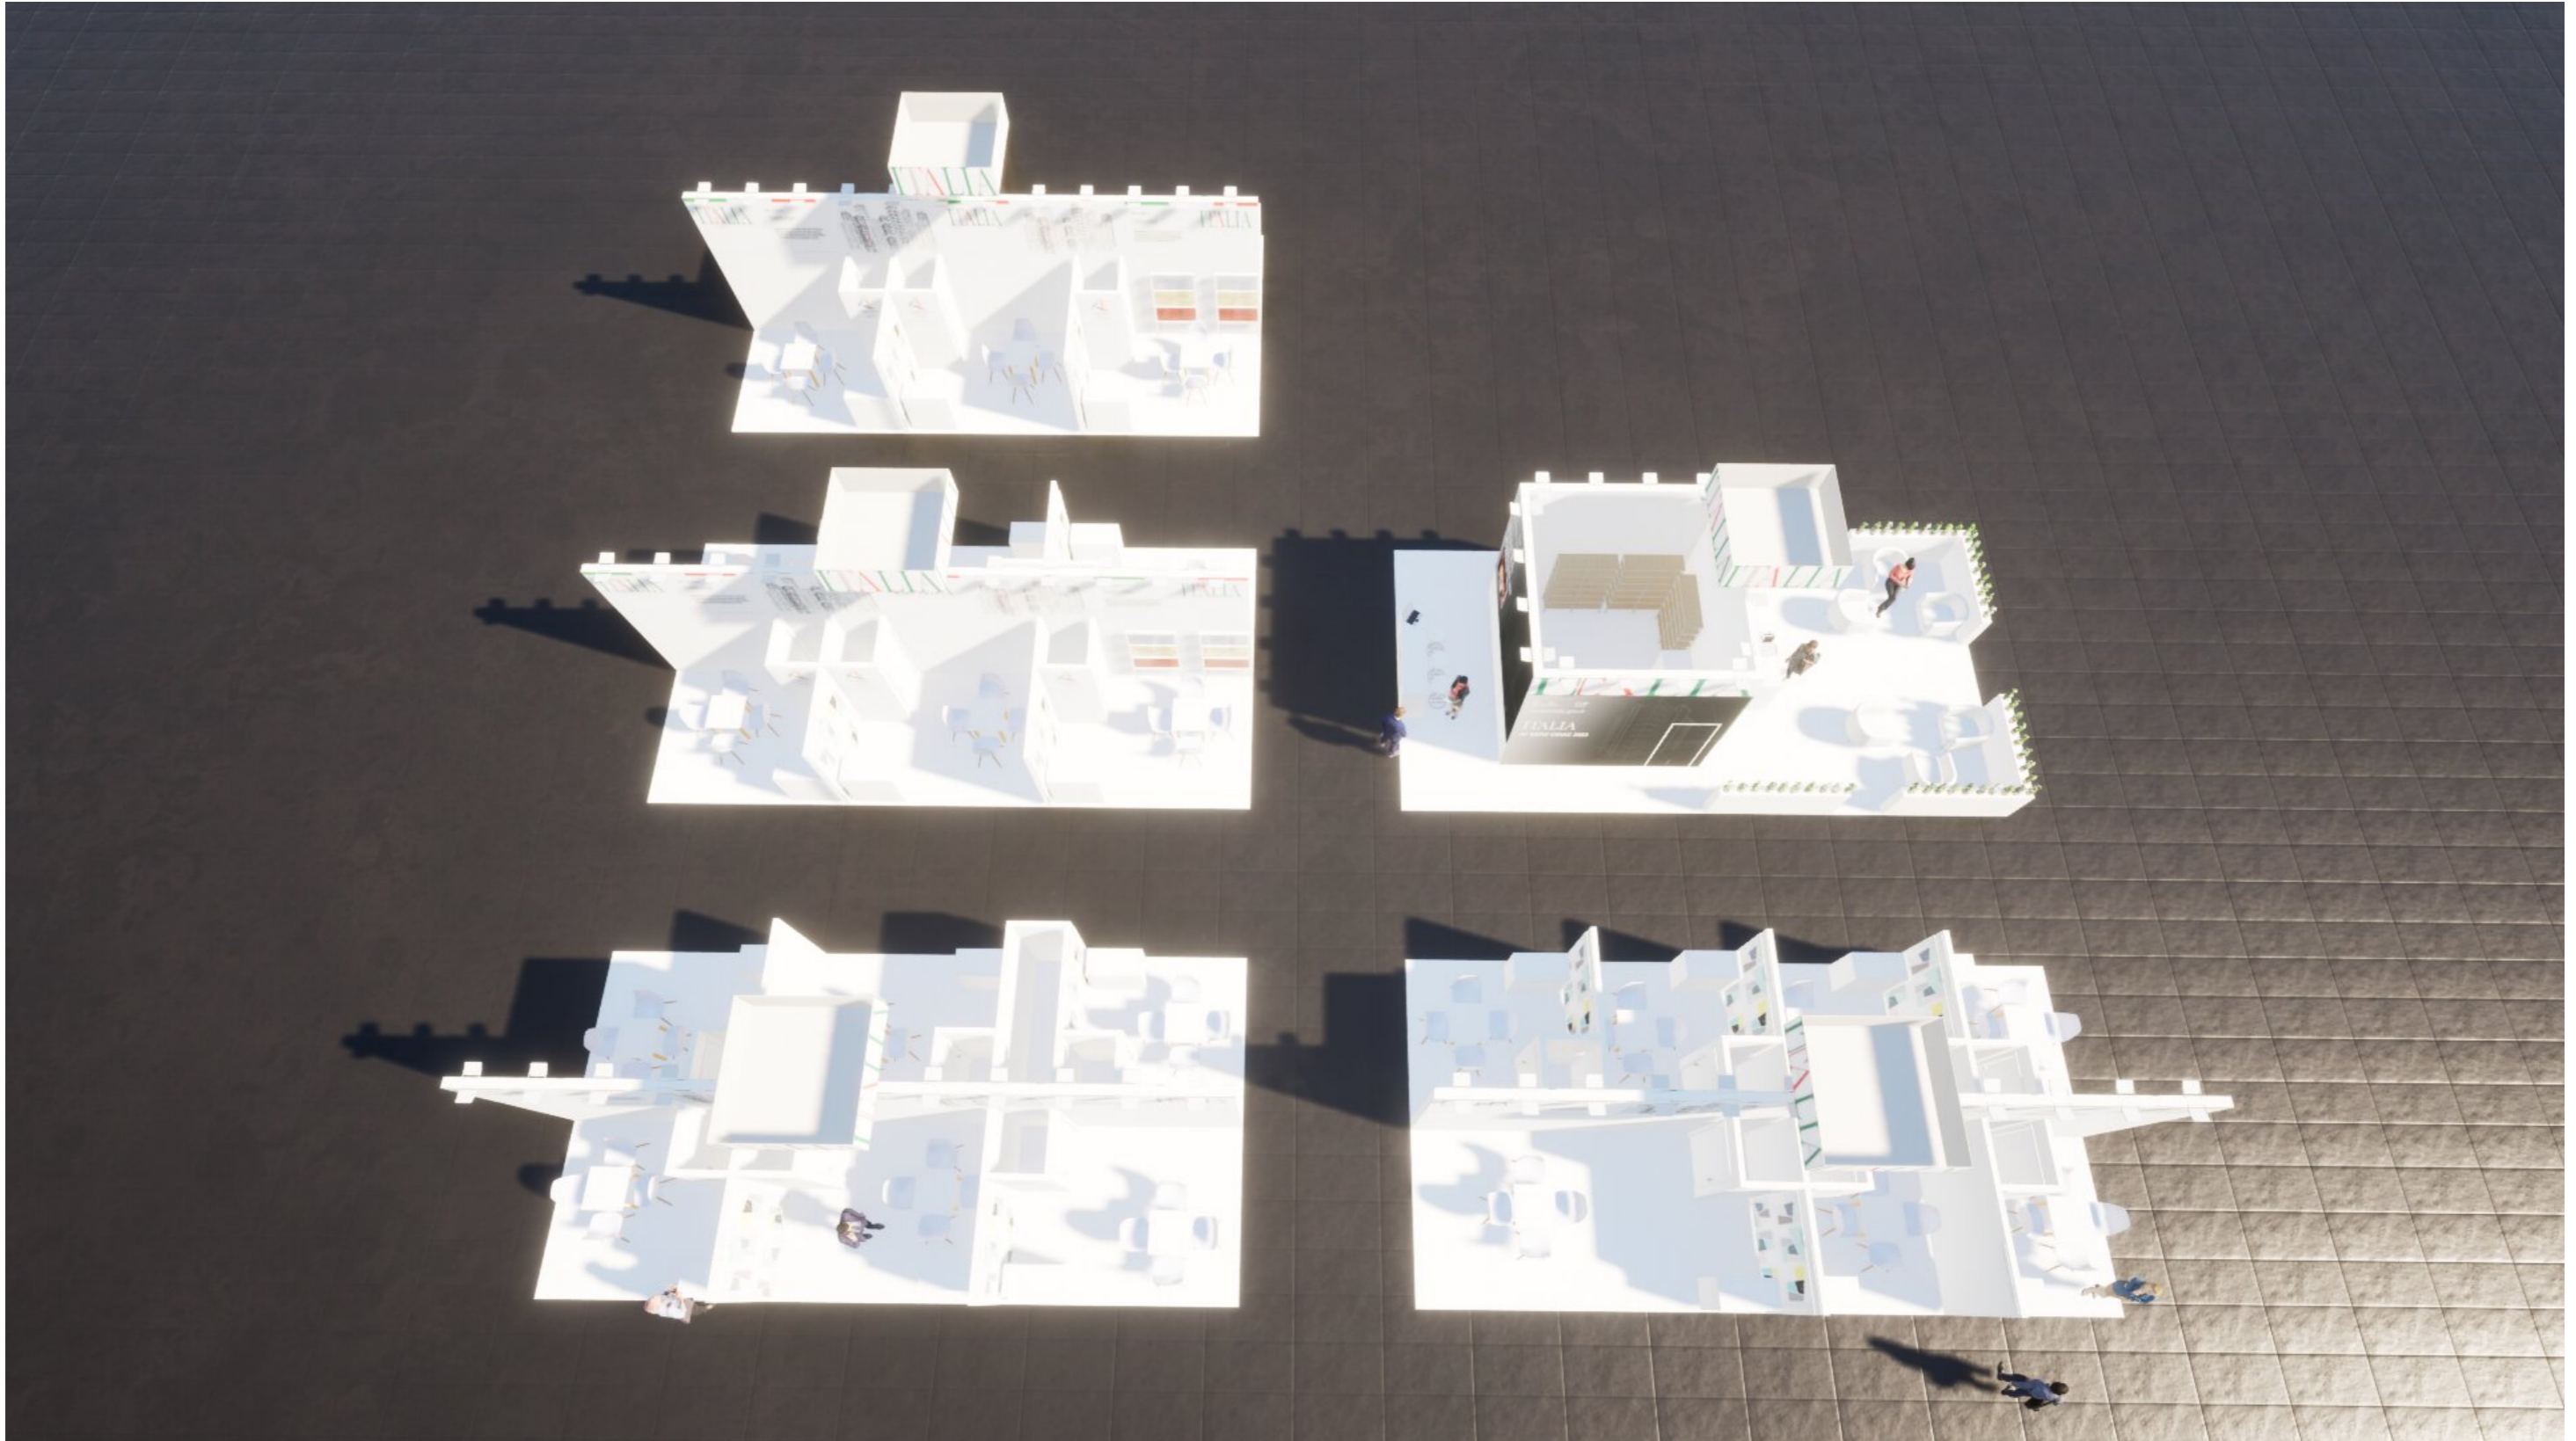

Cube ITA position

booth socket position

the graphic panels in the booths is only for example

the graphic panels in the booths is only for example

the graphic panels in the booths is only for example

the graphic panels in the booths is only for example

the graphic panels in the booths is only for example

the graphic panels in the booths is only for example

the graphic panels in the booths is only for example

the graphic panels in the booths is only for example

2a_Back Panel (400 cm)

2b_Storeroom Panel (250 cm)

2d_Partition Panel (250 cm)

-

LIGHT BOX for
company name's (60 x 60 cm)

ONLY FOR EXAMPLE - the measures are only approximate

ONLY FOR EXAMPLE - the measures are only approximate

wall with storage

n. 10 DISPLAY RACK ONLY FOR 5 booth

fixed to the wall

only for example

marble slab

made of tubular steel minimal 0,13' x 0,13' x 0,013' (40 x 40 x 4 mm)
aluminum colour

Structure boxlight d ("2b" 250 cm) with strip led inside high resolution, printed backlit company logo