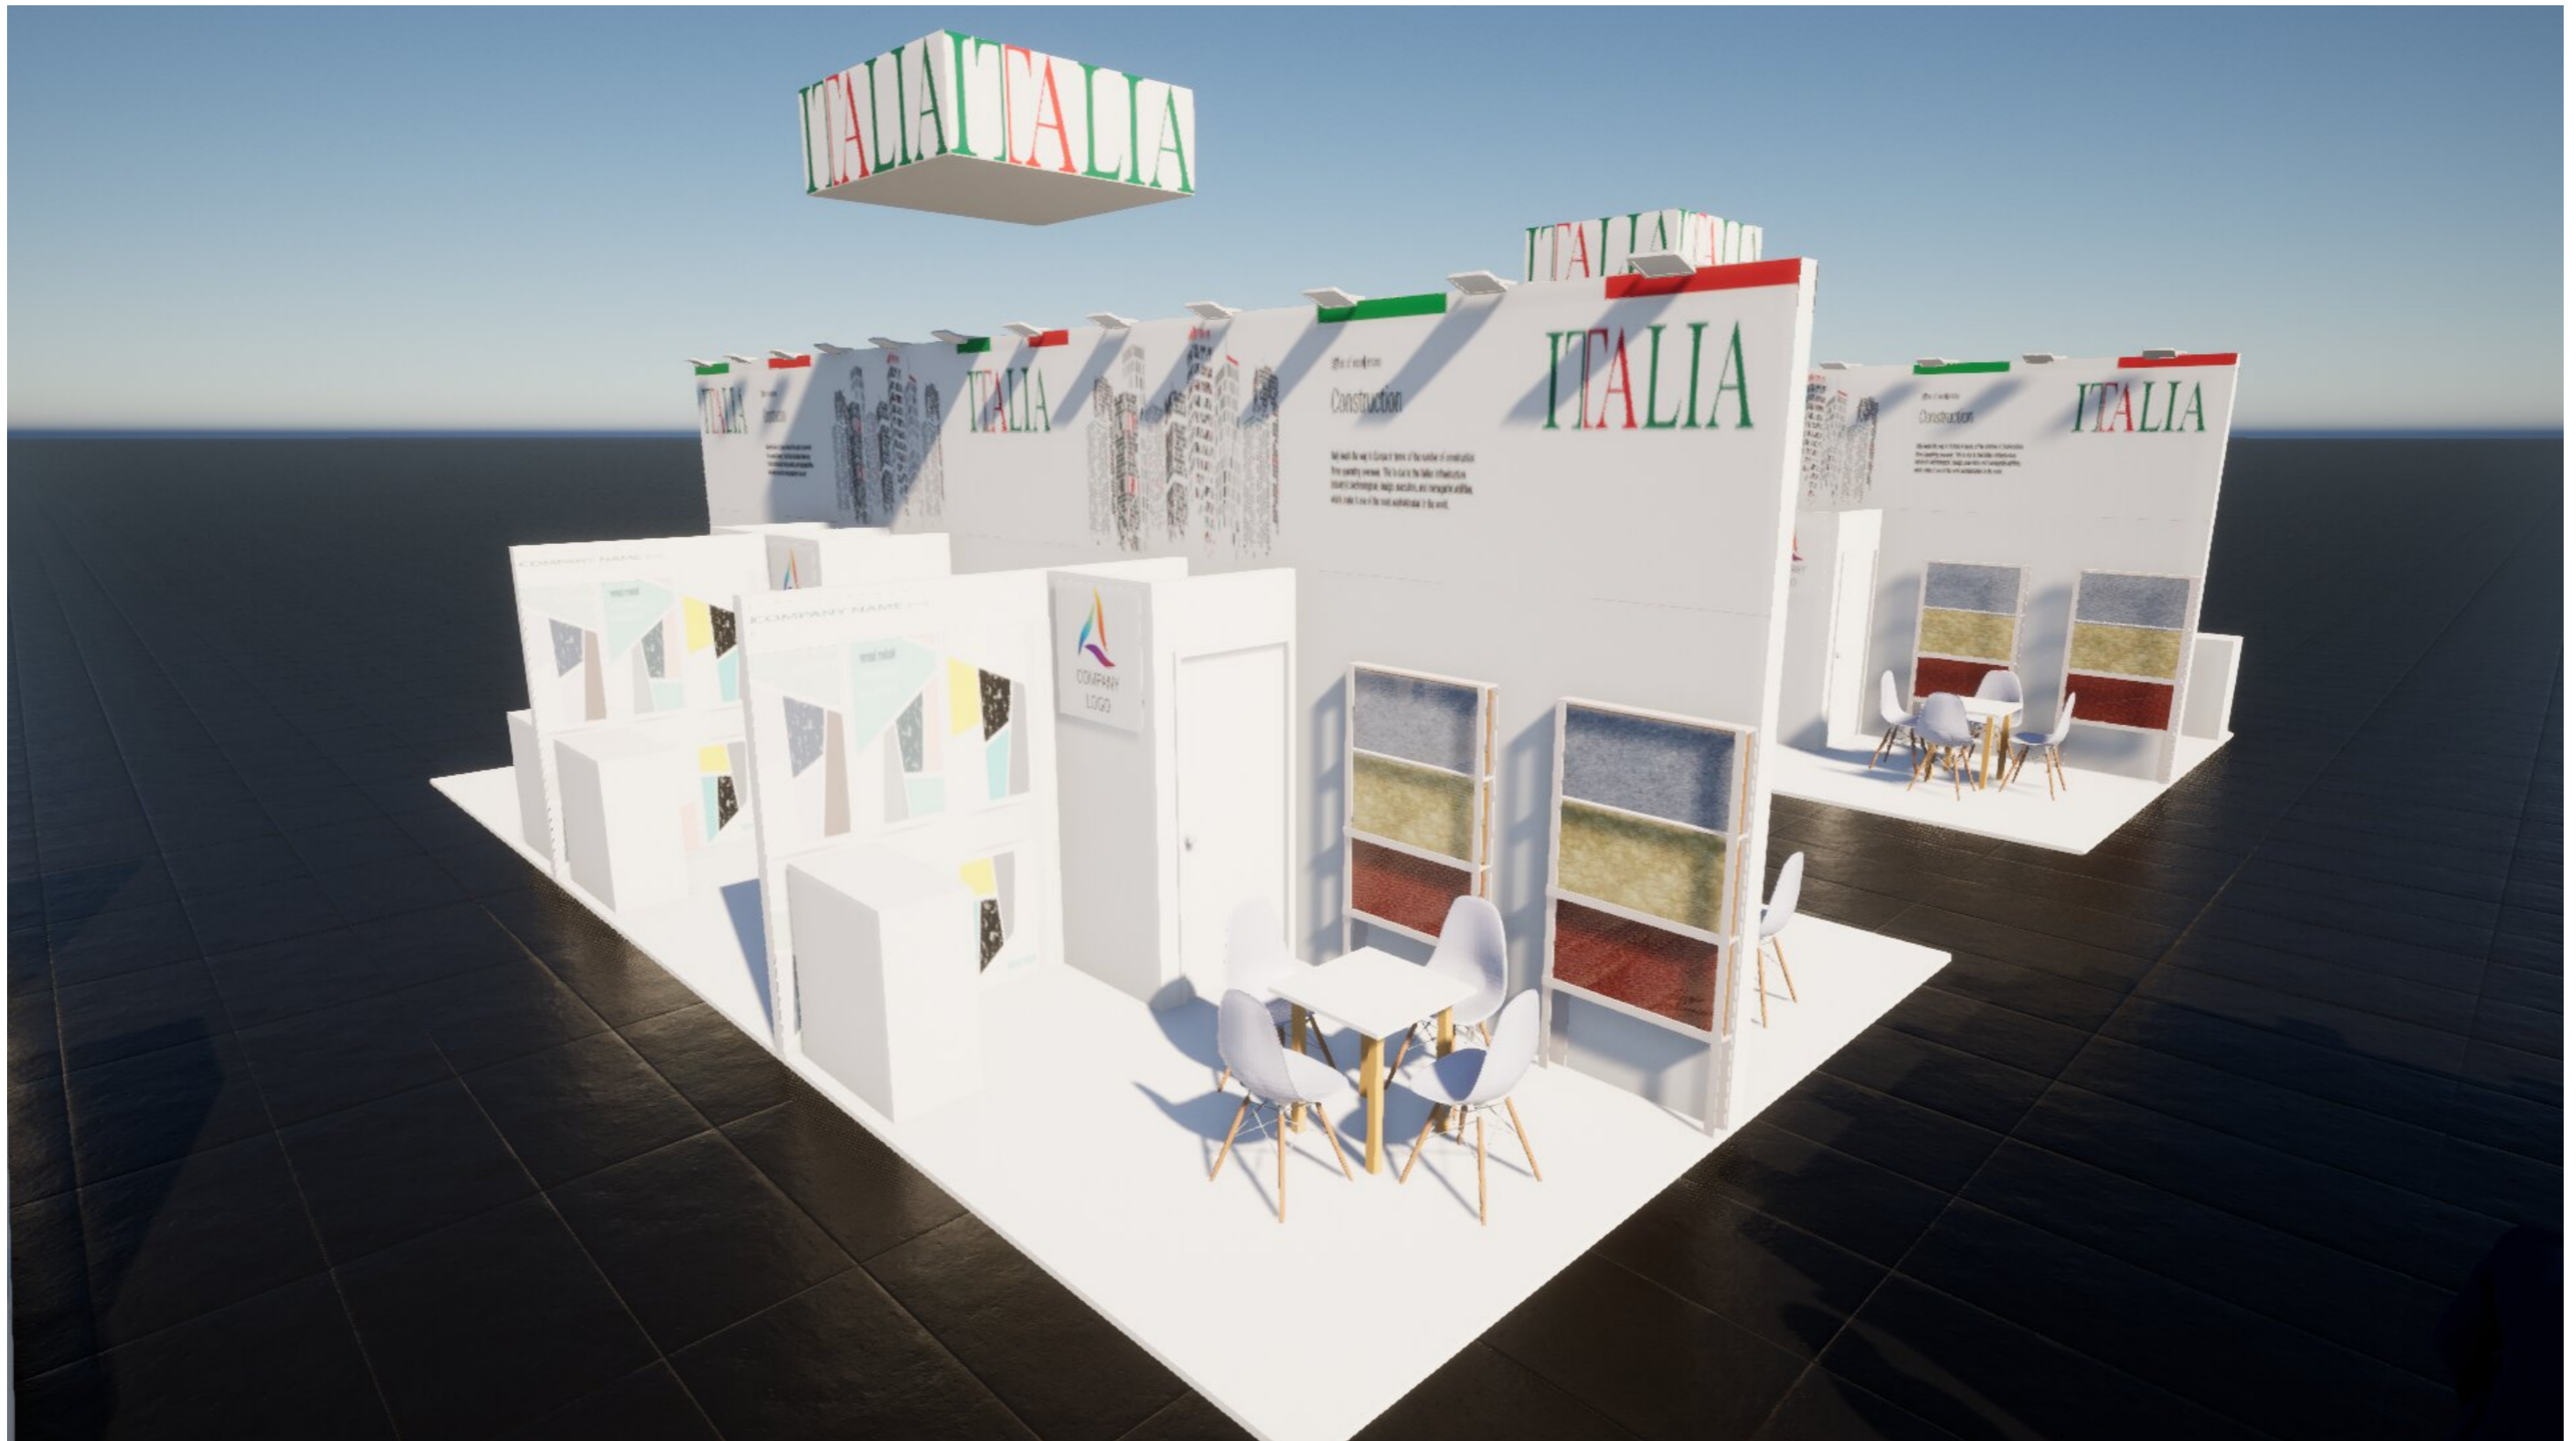

Cube ITA position

booth socket position

the graphic panels in the booths is only for example

the graphic panels in the booths is only for example

the graphic panels in the booths is only for example

the graphic panels in the booths is only for example

the graphic panels in the booths is only for example

the graphic panels in the booths is only for example

the graphic panels in the booths is only for example

the graphic panels in the booths is only for example

2a_Back Panel (400 cm)

2b_Storeroom Panel (250 cm)

2d_Partition Panel (250 cm)

-

LIGHT BOX for
company name's (60 x 60 cm)

ONLY FOR EXAMPLE - the measures are only approximate

ONLY FOR EXAMPLE - the measures are only approximate

wall with storage

n. 10 DISPLAY RACK ONLY FOR 5 booth

fixed to the wall

only for example

marble slab

made of tubular steel minimal 0,13' x 0,13' x 0,013' (40 x 40 x 4 mm)
aluminum colour

Structure boxlight d ("2b" 250 cm) with strip led inside high resolution, printed backlit company logo