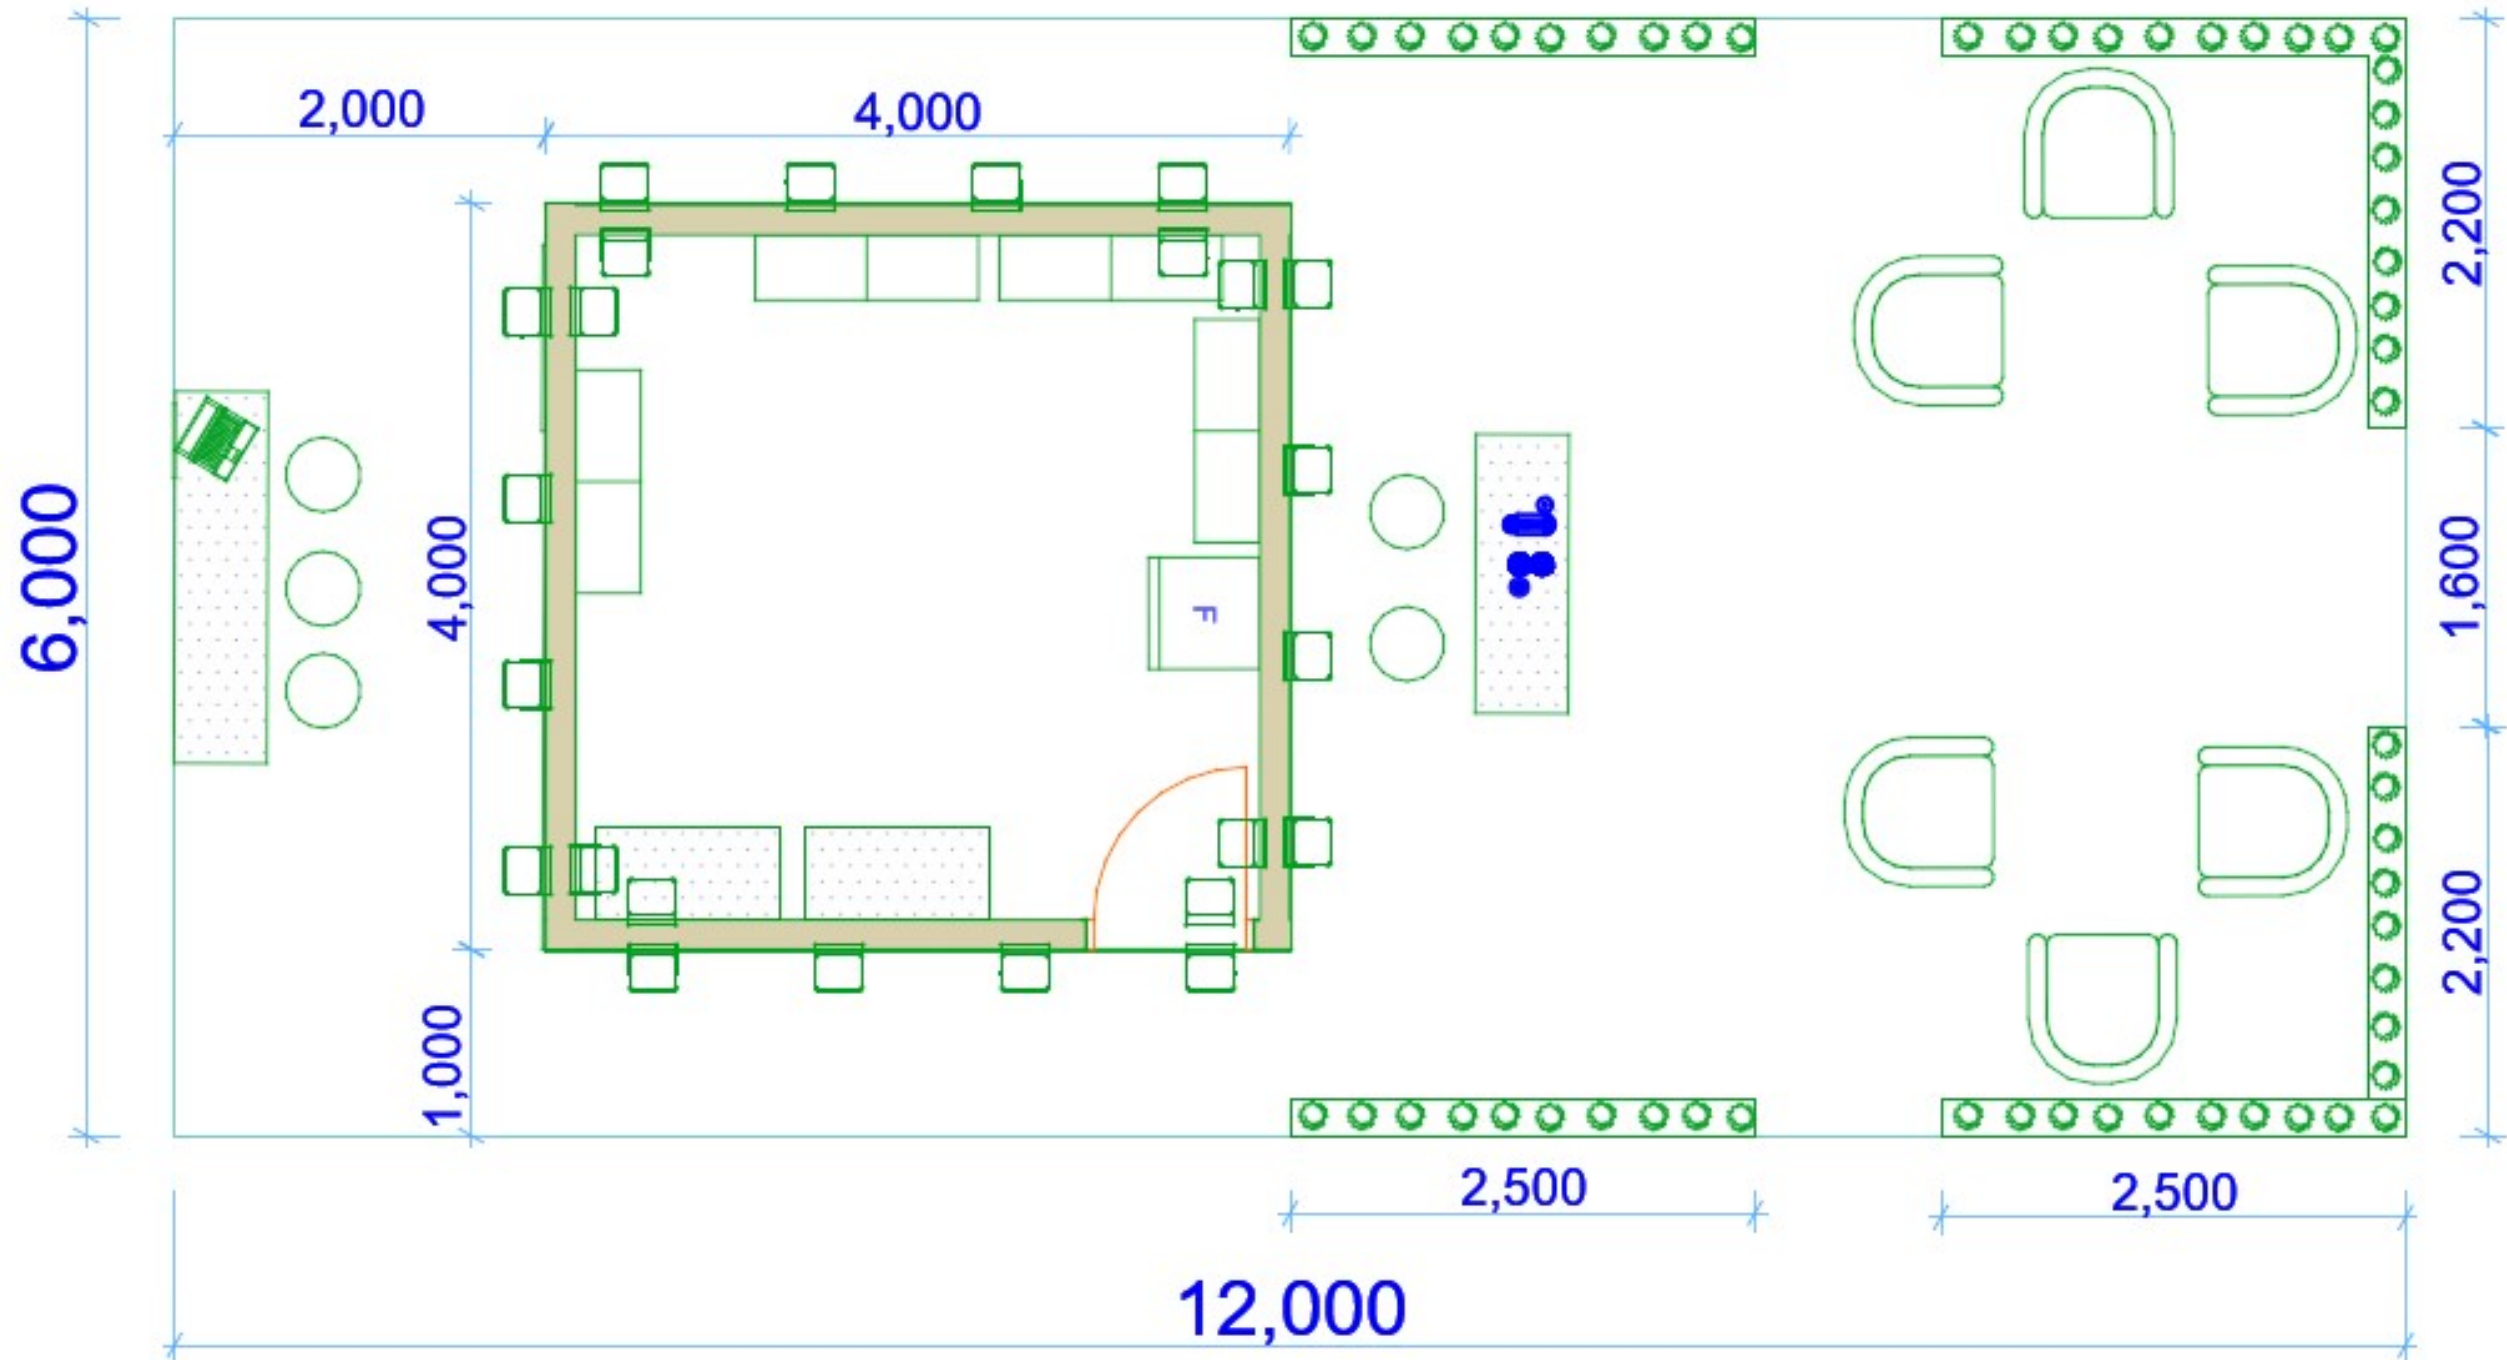

General plan

Cube ITA position