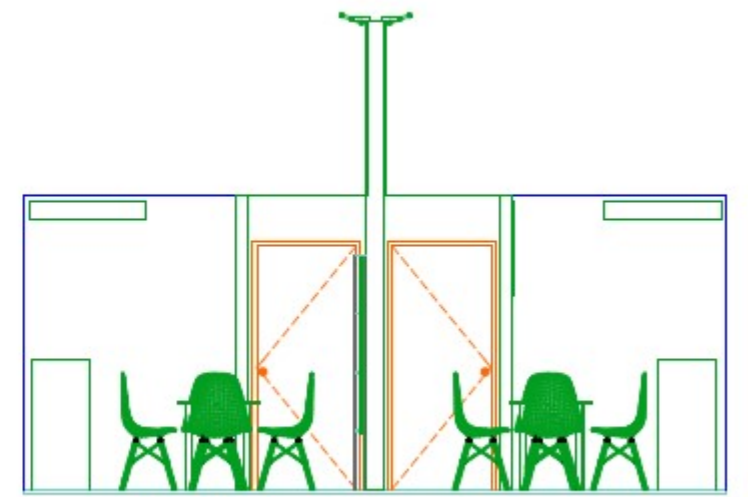

Cube ITA position

booth socket position

the graphic panels in the booths is only for example

the graphic panels in the booths is only for example

the graphic panels in the booths is only for example

the graphic panels in the booths is only for example

the graphic panels in the booths is only for example

the graphic panels in the booths is only for example

the graphic panels in the booths is only for example

the graphic panels in the booths is only for example

2a_Back Panel (400 cm)

2b_Storeroom Panel (250 cm)

2d_Partition Panel (250 cm)

-

LIGHT BOX for
company name's (60 x 60 cm)

ONLY FOR EXAMPLE - the measures are only approximate

ONLY FOR EXAMPLE - the measures are only approximate

wall with storage

n. 10 DISPLAY RACK ONLY FOR 5 booth

fixed to the wall

only for example

marble slab

made of tubular steel minimal 0,13' x 0,13' x 0,013' (40 x 40 x 4 mm)
aluminum colour

Structure boxlight d ("2b" 250 cm) with strip led inside high resolution, printed backlit company logo