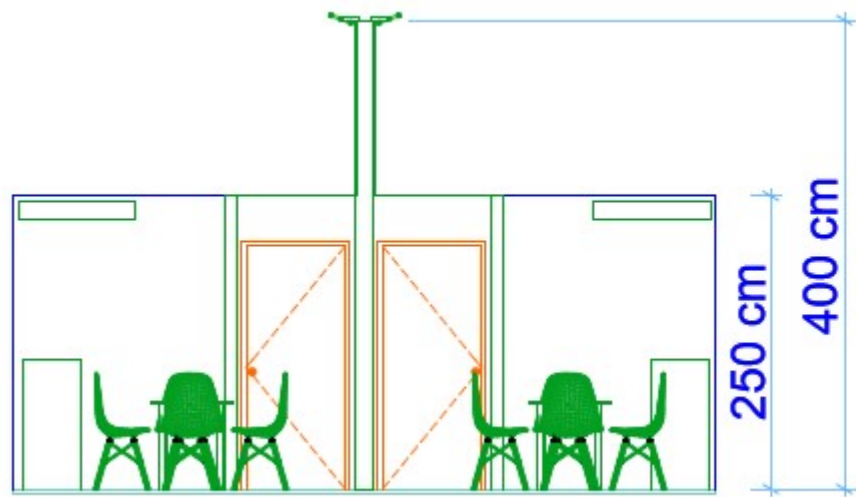

Cube ITA position

booth socket position

the graphic panels in the booths is only for example

the graphic panels in the booths is only for example

the graphic panels in the booths is only for example

the graphic panels in the booths is only for example

2a_Back Panel (400 cm)

2b_Storeroom Panel (250 cm)

2d_Partition Panel (250 cm)

-

LIGHT BOX for
company name's (60 x 60 cm)

ONLY FOR EXAMPLE - the measures are only approximate

ONLY FOR EXAMPLE - the measures are only approximate

wall with storage

n. 10 DISPLAY RACK ONLY FOR 5 booth

fixed to the wall

only for example

marble slab

made of tubular steel minimal 0,13' x 0,13' x 0,013' (40 x 40 x 4 mm)
aluminum colour

Structure boxlight d ("2b" 250 cm) with strip led inside high resolution, printed backlit company logo