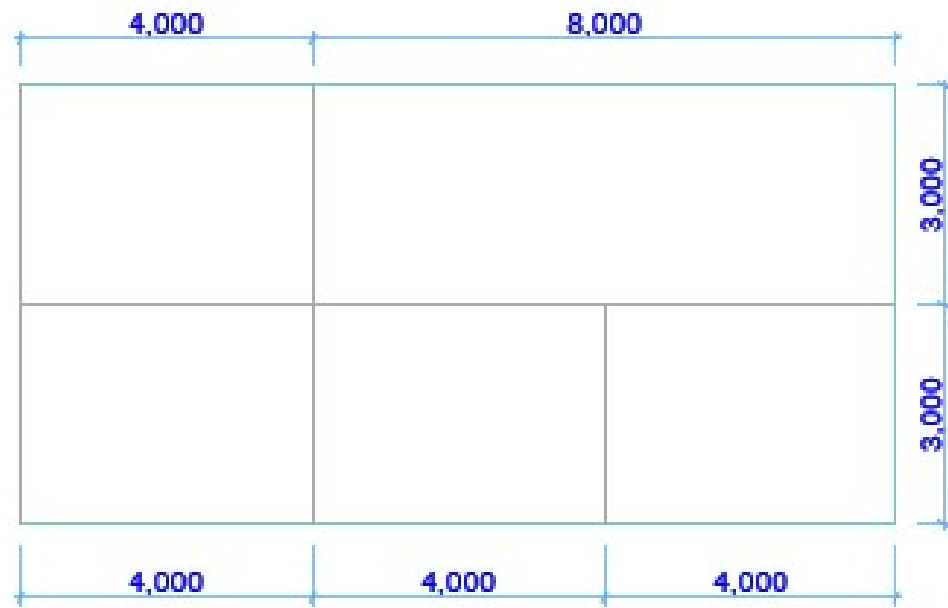

General plan