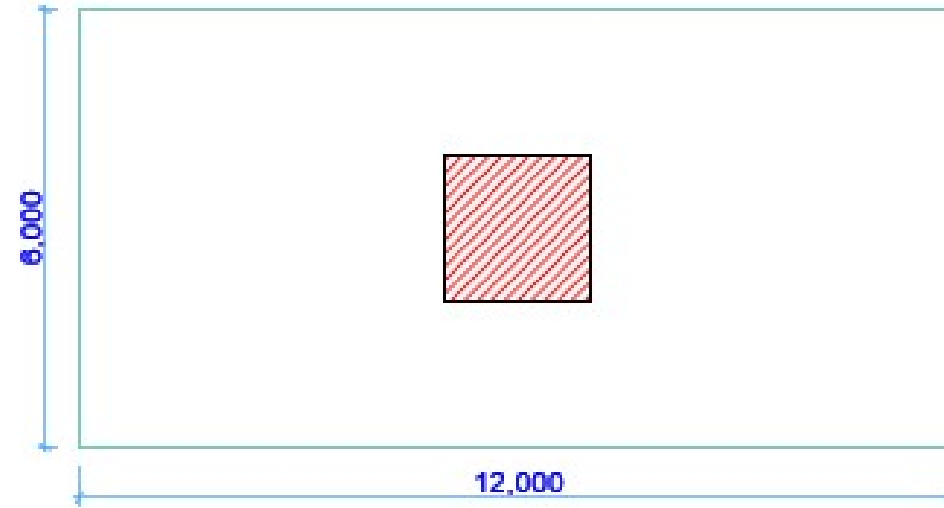

Cube ITA position

booth socket position

the graphic panels in the booths is only for example

the graphic panels in the booths is only for example

the graphic panels in the booths is only for example

the graphic panels in the booths is only for example

2a_Back Panel (400 cm)

2b_Storeroom Panel (250 cm)

2d_Partition Panel (250 cm)

-

LIGHT BOX for
company name's (60 x 60 cm)

ONLY FOR EXAMPLE - the measures are only approximate

ONLY FOR EXAMPLE - the measures are only approximate

wall with storage

n. 10 DISPLAY RACK ONLY FOR 5 booth

fixed to the wall

only for example

marble slab

made of tubular steel minimal 0,13' x 0,13' x 0,013' (40 x 40 x 4 mm)
aluminum colour

Structure boxlight d ("2b" 250 cm) with strip led inside high resolution, printed backlit company logo