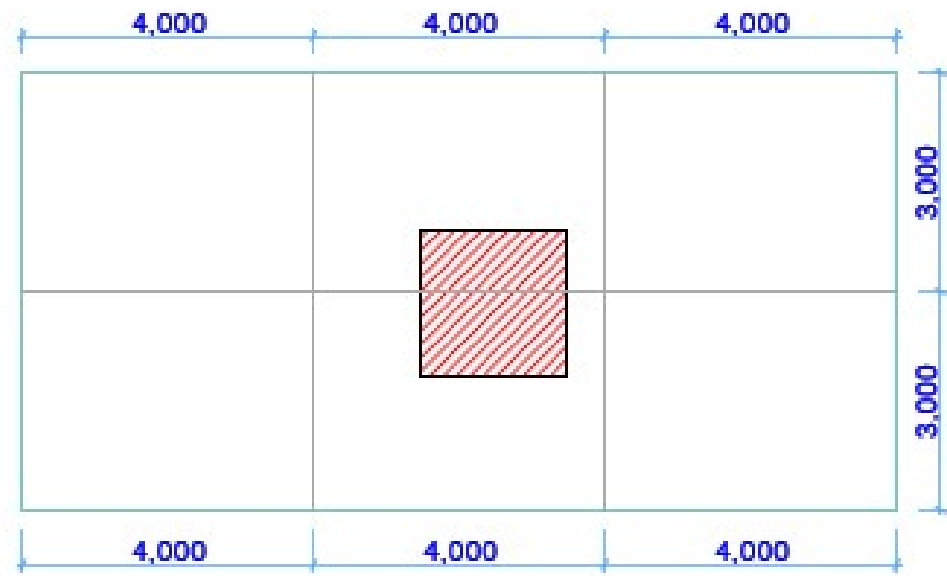

Cube ITA position

booth socket position

the graphic panels in the booths is only for example

the graphic panels in the booths is only for example

the graphic panels in the booths is only for example

the graphic panels in the booths is only for example

2a_Back Panel (400 cm)

2b_Storeroom Panel (250 cm)

2d_Partition Panel (250 cm)

-

LIGHT BOX for
company name's (60 x 60 cm)

ONLY FOR EXAMPLE - the measures are only approximate

ONLY FOR EXAMPLE - the measures are only approximate

wall with storage

n. 10 DISPLAY RACK ONLY FOR 5 booth

fixed to the wall

only for example

marble slab

made of tubular steel minimal 0,13' x 0,13' x 0,013' (40 x 40 x 4 mm)
aluminum colour

Structure boxlight d ("2b" 250 cm) with strip led inside high resolution, printed backlit company logo