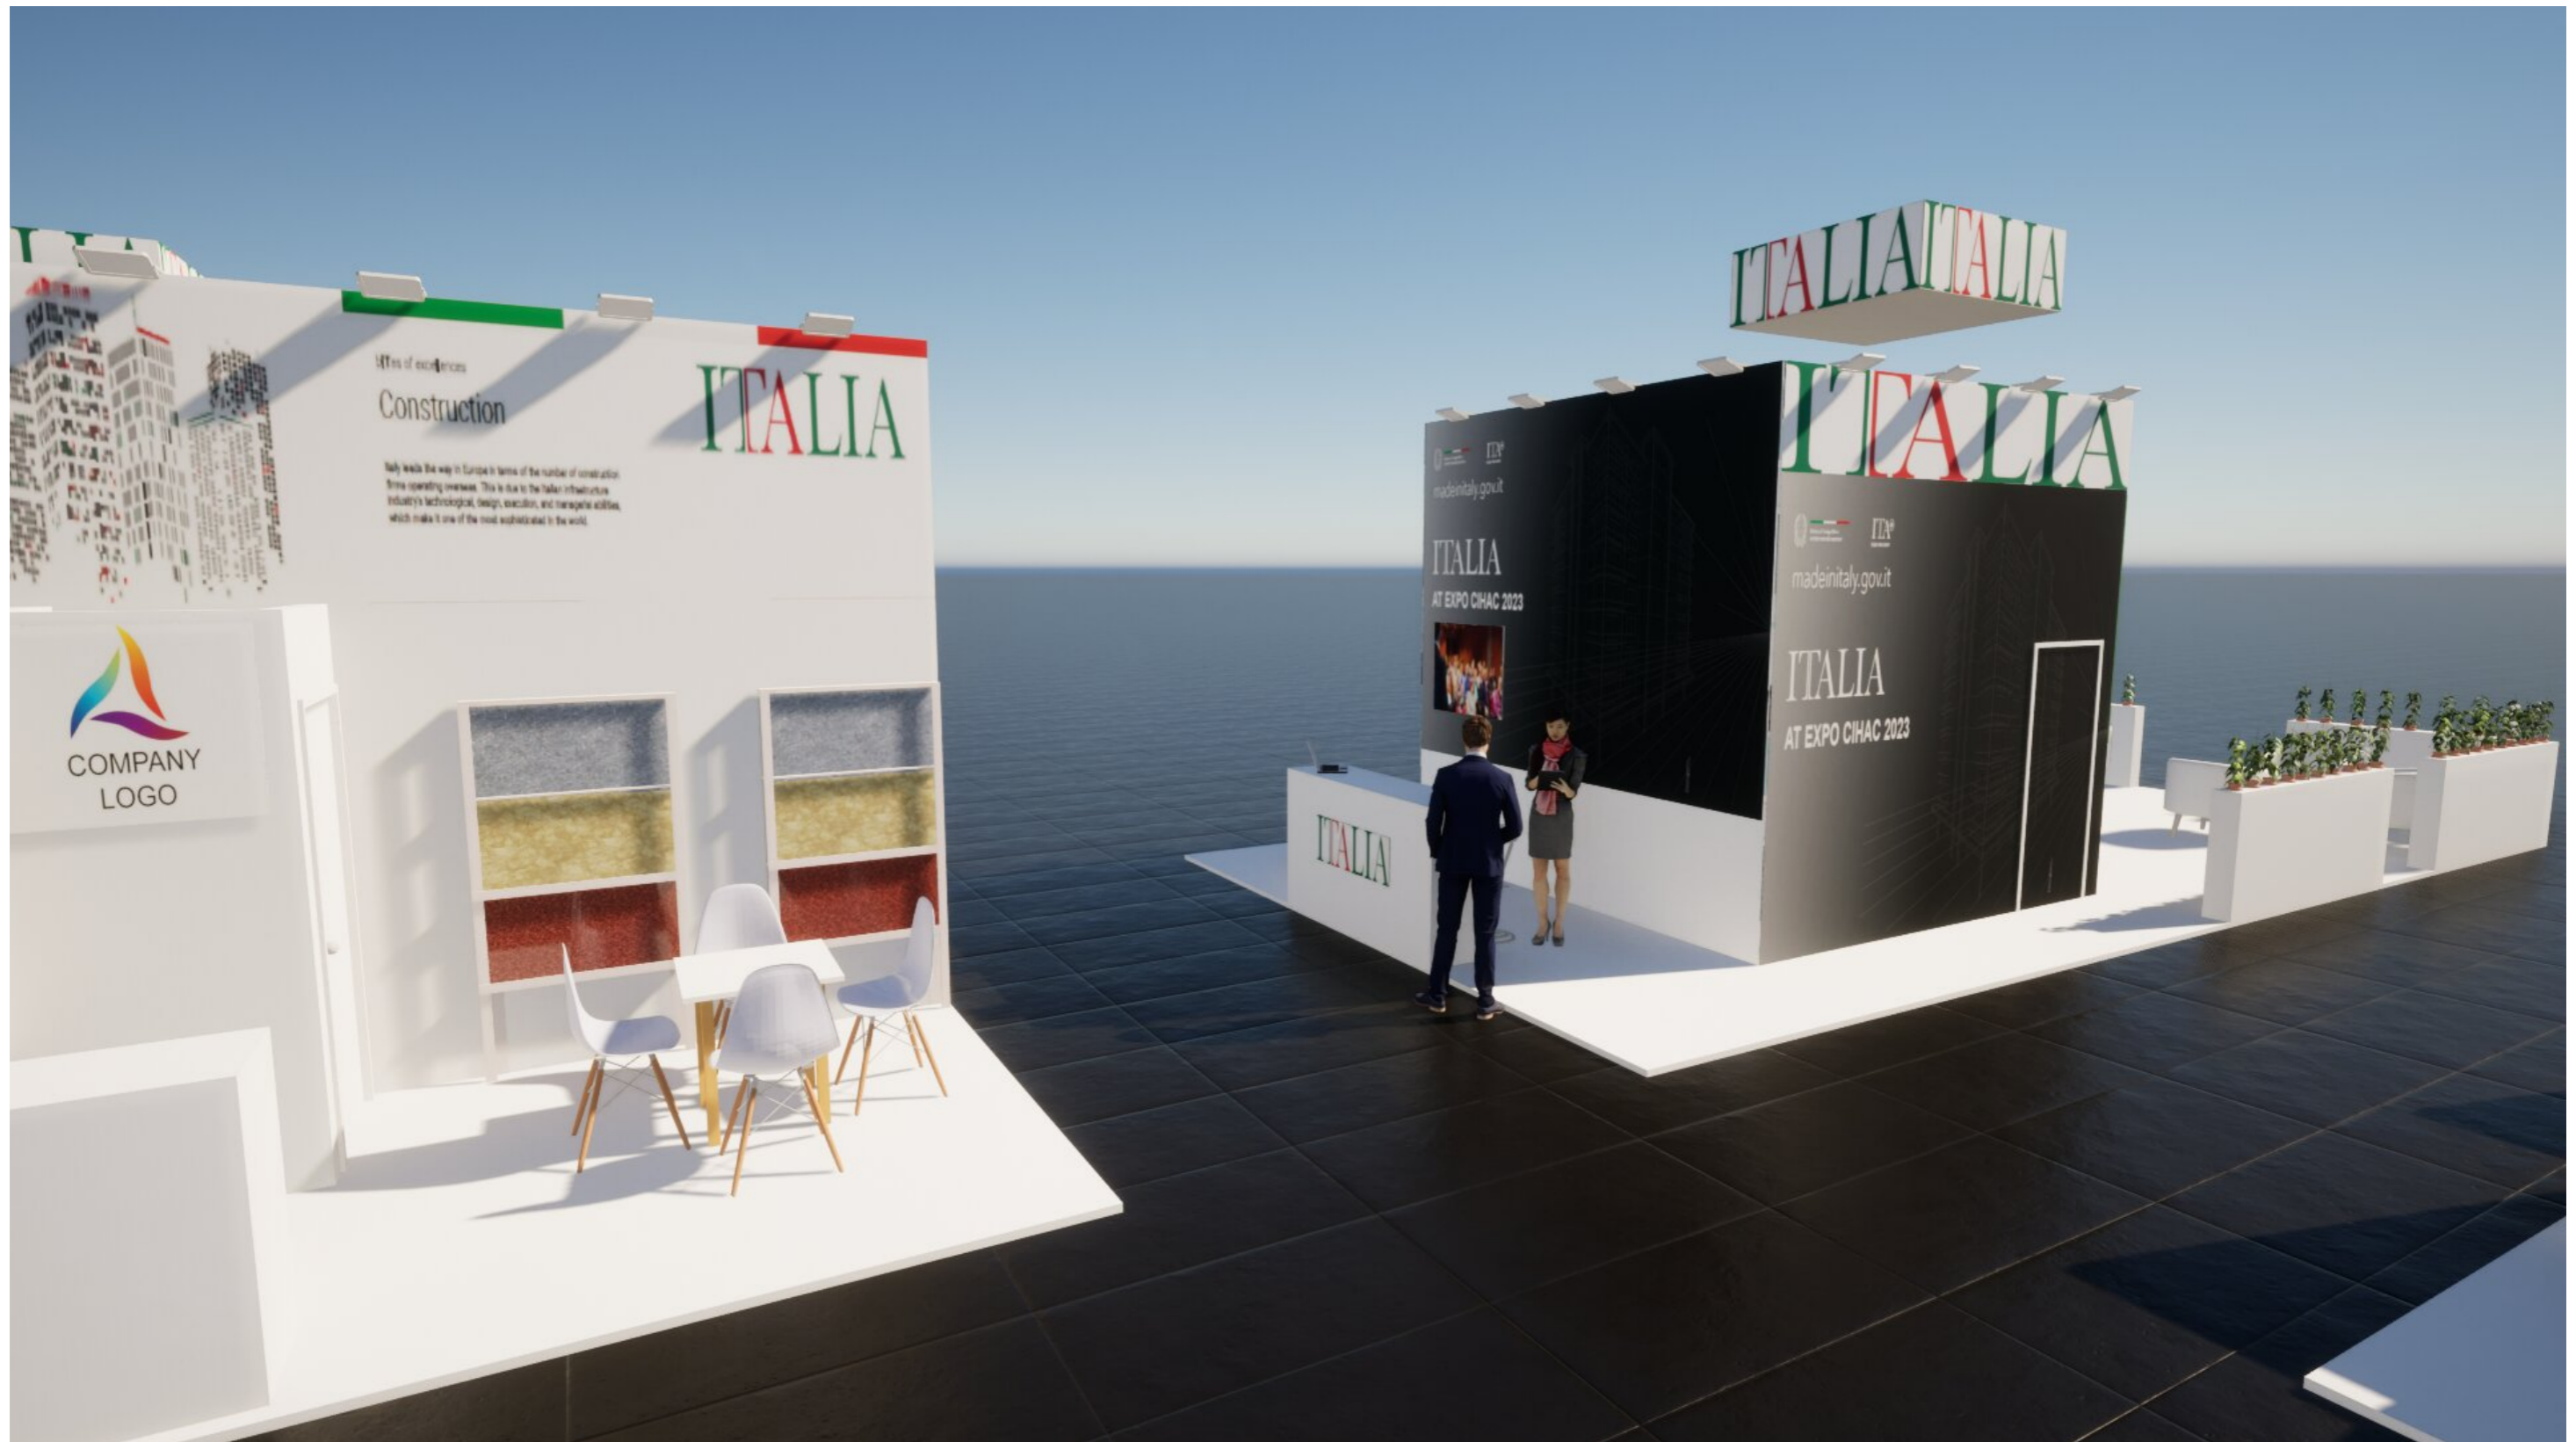

Cube ITA position

booth socket position

the graphic panels in the booths is only for example

the graphic panels in the booths is only for example

the graphic panels in the booths is only for example

the graphic panels in the booths is only for example

the graphic panels in the booths is only for example

the graphic panels in the booths is only for example

the graphic panels in the booths is only for example

the graphic panels in the booths is only for example

2a_Back Panel (400 cm)

2b_Storeroom Panel (250 cm)

2d_Partition Panel (250 cm)

-

LIGHT BOX for
company name's (60 x 60 cm)

ONLY FOR EXAMPLE - the measures are only approximate

ONLY FOR EXAMPLE - the measures are only approximate