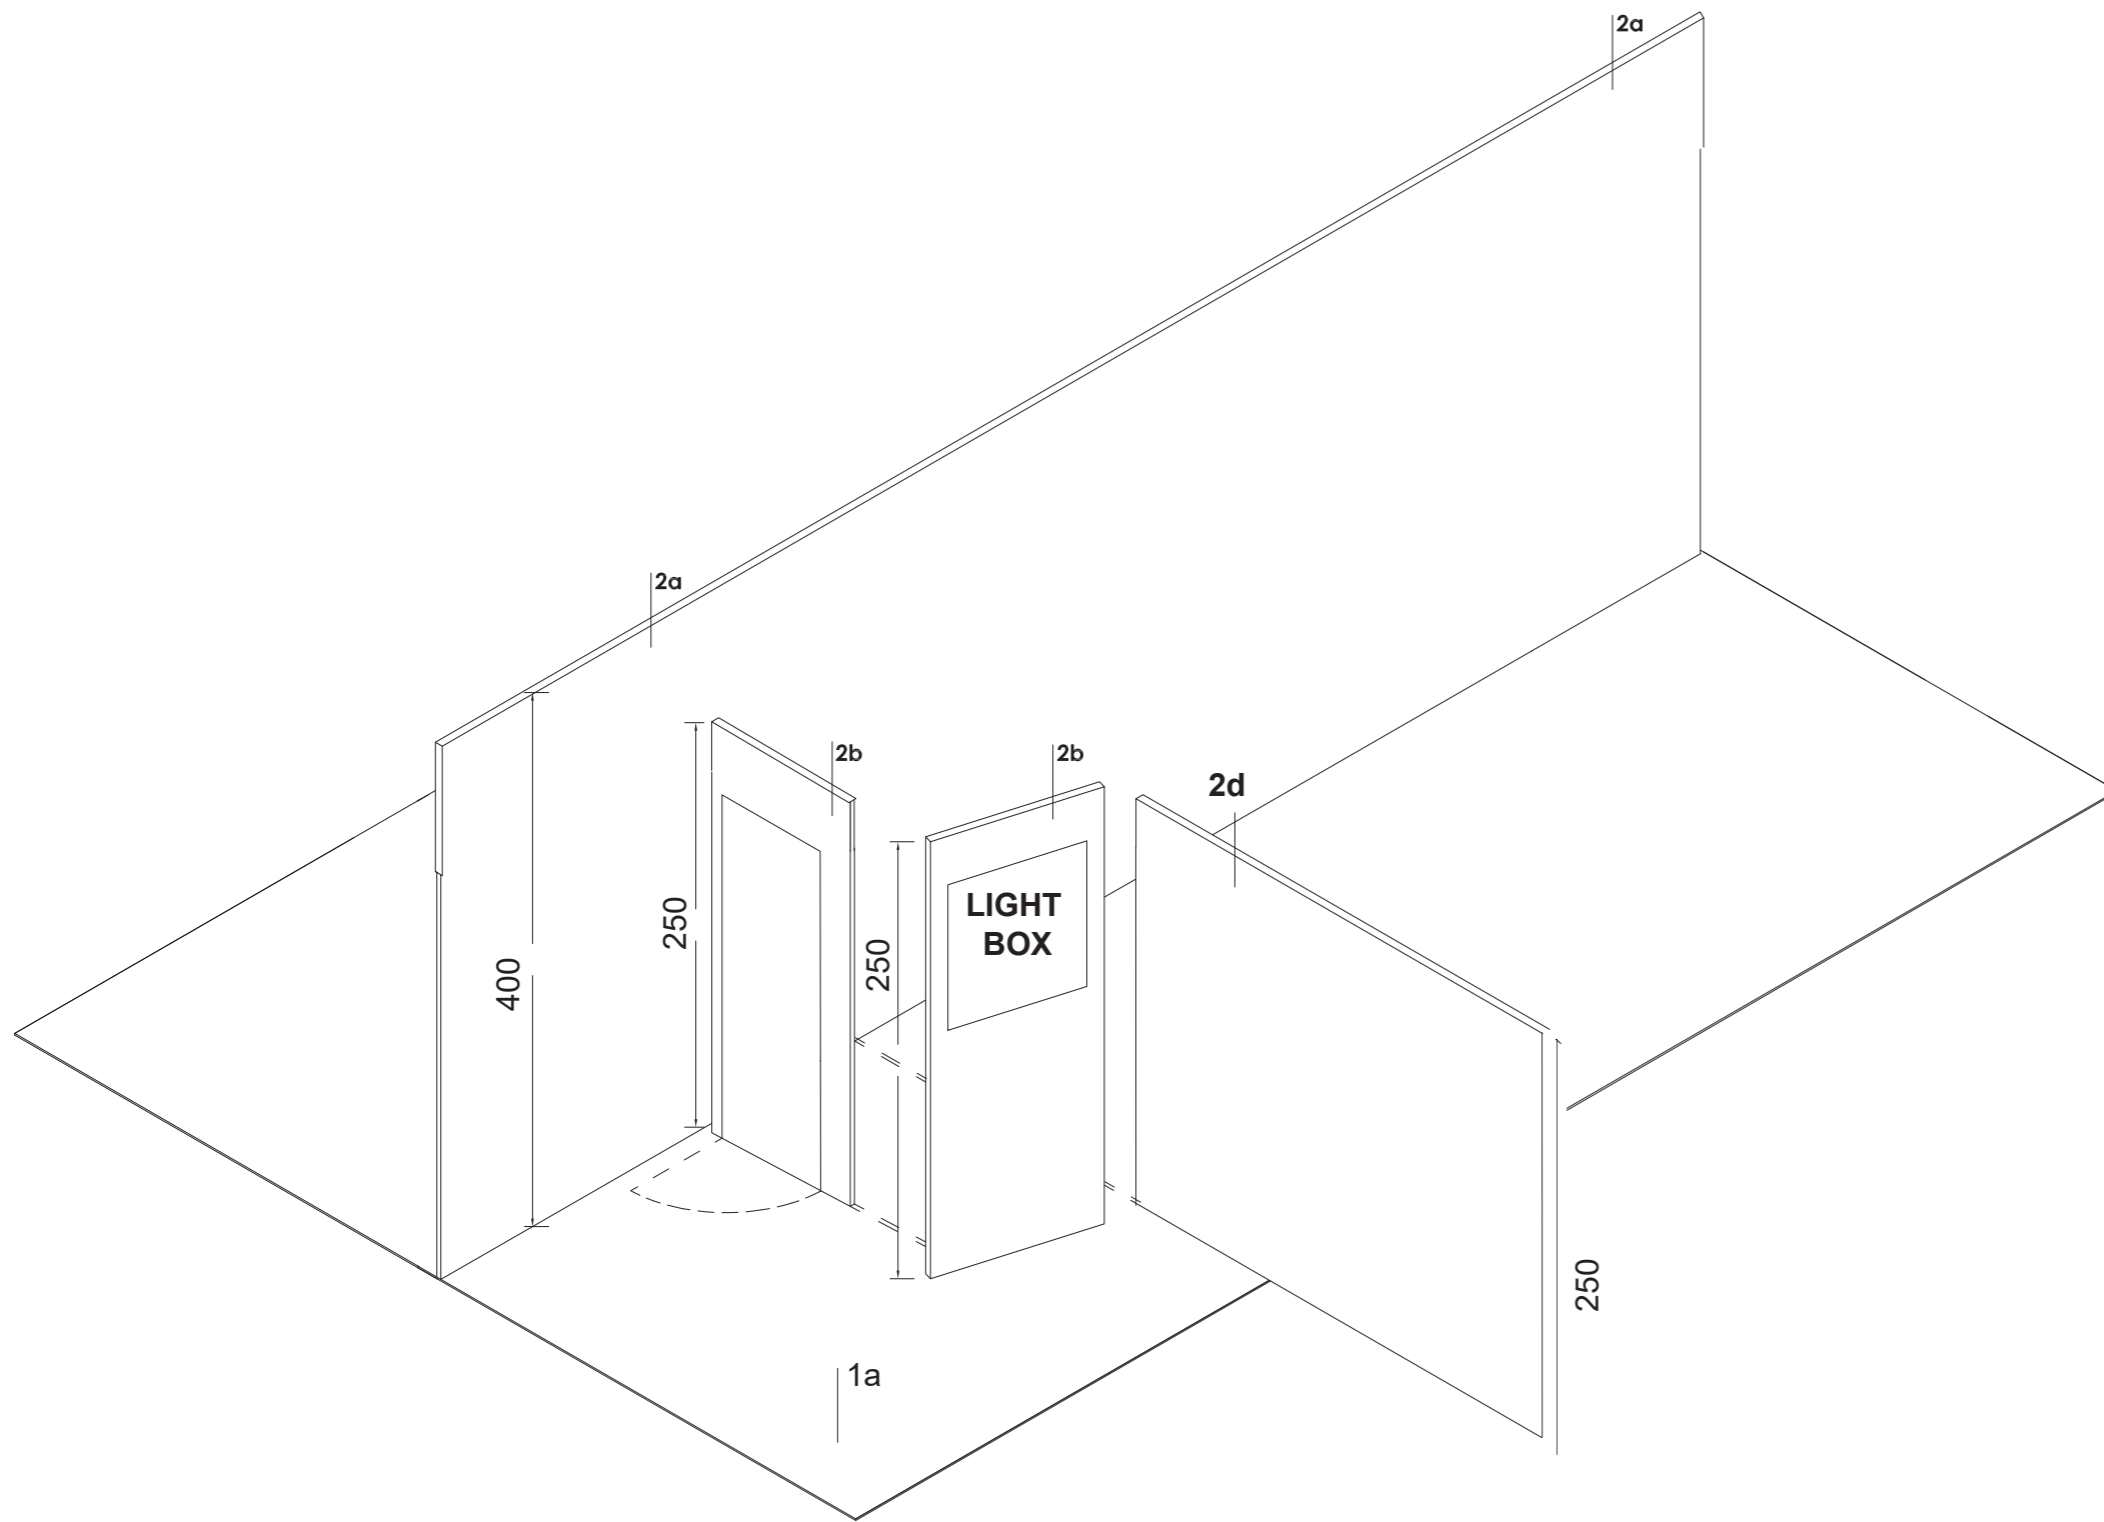

Cube ITA position

booth socket position

the graphic panels in the booths is only for example

the graphic panels in the booths is only for example

the graphic panels in the booths is only for example

the graphic panels in the booths is only for example

the graphic panels in the booths is only for example

the graphic panels in the booths is only for example

the graphic panels in the booths is only for example

the graphic panels in the booths is only for example

2a_Back Panel (400 cm)

2b_Storeroom Panel (250 cm)

2d_Partition Panel (250 cm)

-

LIGHT BOX for
company name's (60 x 60 cm)

ONLY FOR EXAMPLE - the measures are only approximate

ONLY FOR EXAMPLE - the measures are only approximate

wall with storage

n. 10 DISPLAY RACK ONLY FOR 5 booth

fixed to the wall

only for example

marble slab

made of tubular steel minimal 0,13' x 0,13' x 0,013' (40 x 40 x 4 mm)
aluminum colour

Structure boxlight d ("2b" 250 cm) with strip led inside high resolution, printed backlit company logo