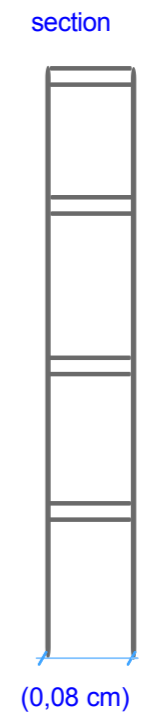

Cube ITA position

booth socket position

the graphic panels in the booths is only for example

the graphic panels in the booths is only for example

the graphic panels in the booths is only for example

the graphic panels in the booths is only for example

2a_Back Panel (400 cm)

2b_Storeroom Panel (250 cm)

2d_Partition Panel (250 cm)

-

LIGHT BOX for
company name's (60 x 60 cm)

ONLY FOR EXAMPLE - the measures are only approximate

ONLY FOR EXAMPLE - the measures are only approximate

wall with storage

n. 10 DISPLAY RACK ONLY FOR 5 booth

fixed to the wall

only for example

marble slab

made of tubular steel minimal 0,13' x 0,13' x 0,013' (40 x 40 x 4 mm)
aluminum colour

Structure boxlight d ("2b" 250 cm) with strip led inside high resolution, printed backlit company logo

chairs

square table

stool for booth ITA

spot light led neutral light100 w