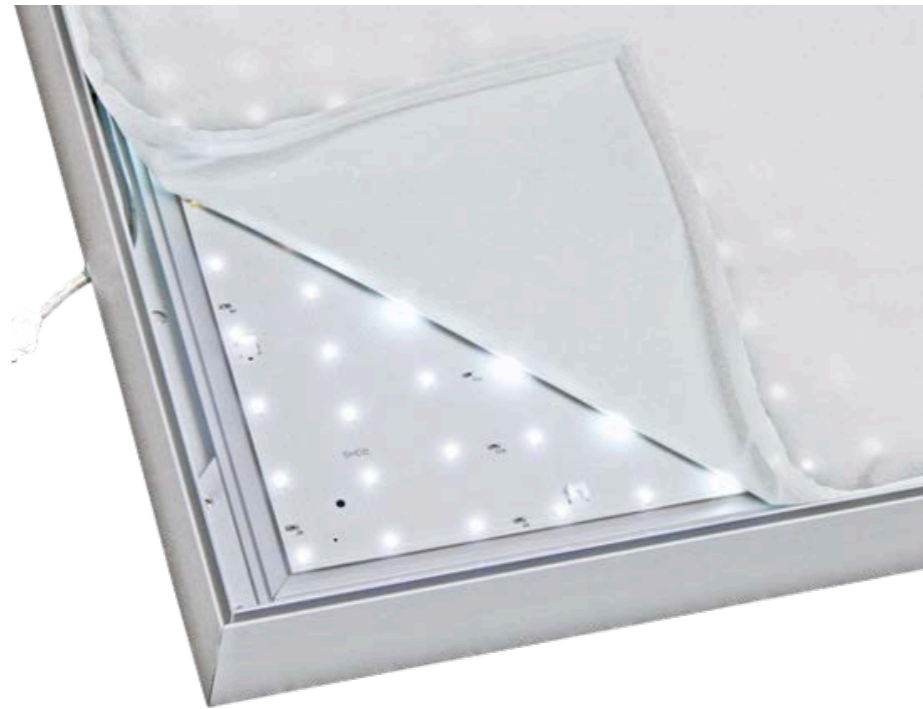

2a_Back Panel (400 cm)

2b_Storeroom Panel (250 cm)

2d_Partition Panel (250 cm)

-

LIGHT BOX for
company name's (60 x 60 cm)

ONLY FOR EXAMPLE - the measures are only approximate

ONLY FOR EXAMPLE - the measures are only approximate

wall with storage

n. 10 DISPLAY RACK ONLY FOR 5 booth

fixed to the wall

only for example

marble slab

made of tubular steel minimal 0,13' x 0,13' x 0,013' (40 x 40 x 4 mm)
aluminum colour

Structure boxlight d ("2b" 250 cm) with strip led inside high resolution, printed backlit company logo