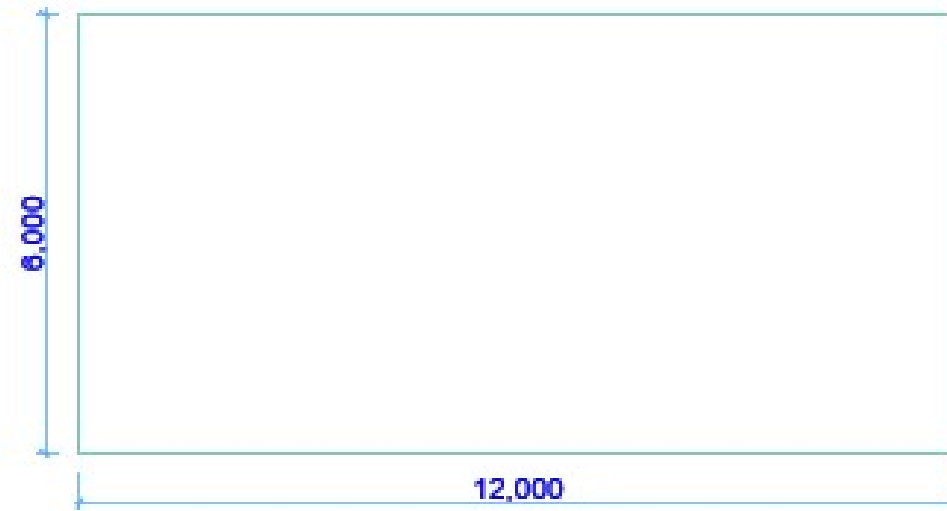

General plan