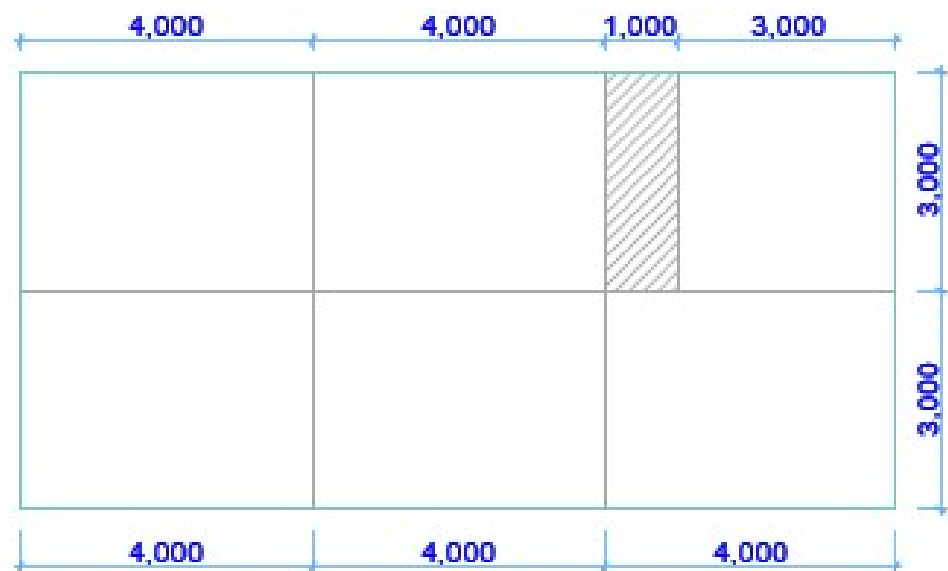

General plan