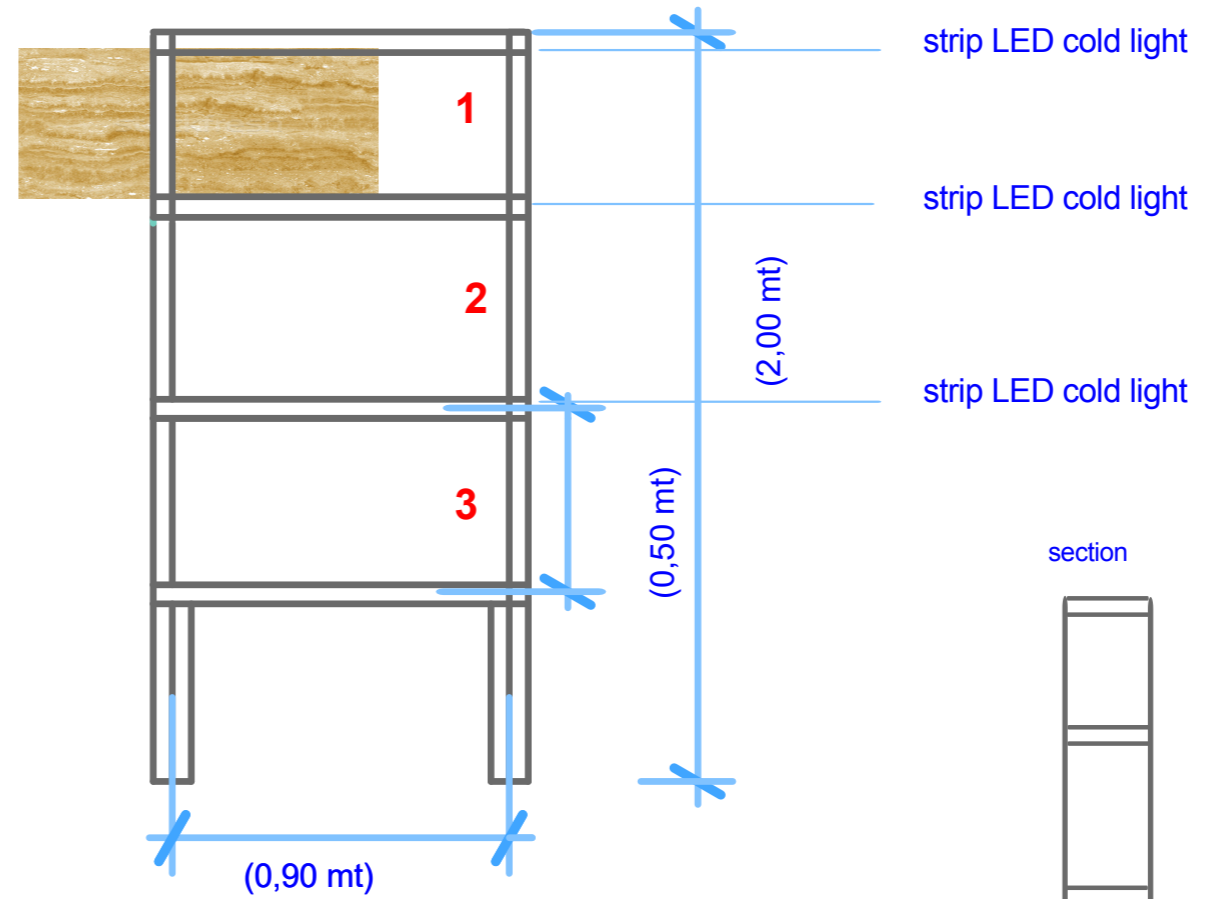

2a_Back Panel (400 cm)

2b_Storeroom Panel (250 cm)

2d_Partition Panel (250 cm)

-

LIGHT BOX for
company name's (60 x 60 cm)

ONLY FOR EXAMPLE - the measures are only approximate

ONLY FOR EXAMPLE - the measures are only approximate

wall with storage

n. 10 DISPLAY RACK ONLY FOR 5 booth

fixed to the wall

only for example

marble slab

made of tubular steel minimal 0,13' x 0,13' x 0,013' (40 x 40 x 4 mm)
aluminum colour

Structure boxlight d ("2b" 250 cm) with strip led inside high resolution, printed backlit company logo