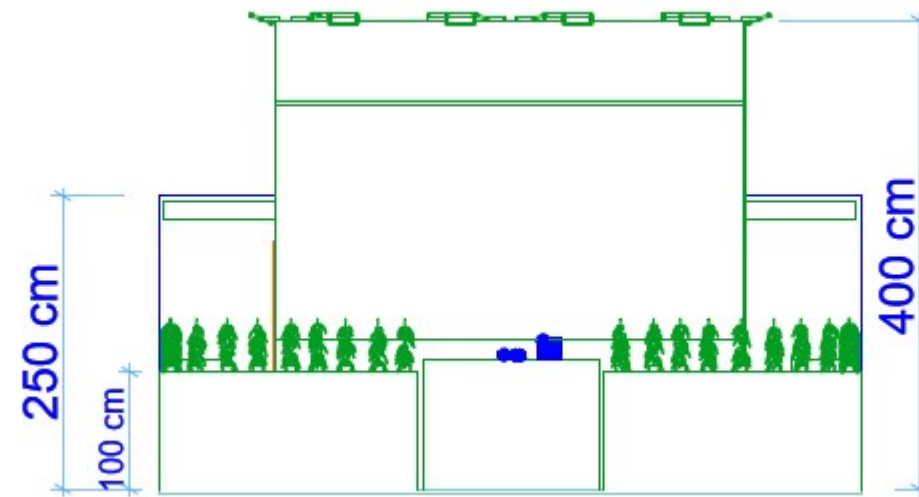

Cube ITA position

booth socket position

the graphic panels in the booths is only for example

the graphic panels in the booths is only for example

the graphic panels in the booths is only for example

the graphic panels in the booths is only for example

the graphic panels in the booths is only for example

the graphic panels in the booths is only for example

the graphic panels in the booths is only for example

the graphic panels in the booths is only for example

2a_Back Panel (400 cm)

2b_Storeroom Panel (250 cm)

2d_Partition Panel (250 cm)

-

LIGHT BOX for
company name's (60 x 60 cm)

ONLY FOR EXAMPLE - the measures are only approximate

ONLY FOR EXAMPLE - the measures are only approximate

wall with storage

n. 10 DISPLAY RACK ONLY FOR 5 booth

fixed to the wall

only for example

marble slab

made of tubular steel minimal 0,13' x 0,13' x 0,013' (40 x 40 x 4 mm)
aluminum colour

Structure boxlight d ("2b" 250 cm) with strip led inside high resolution, printed backlit company logo