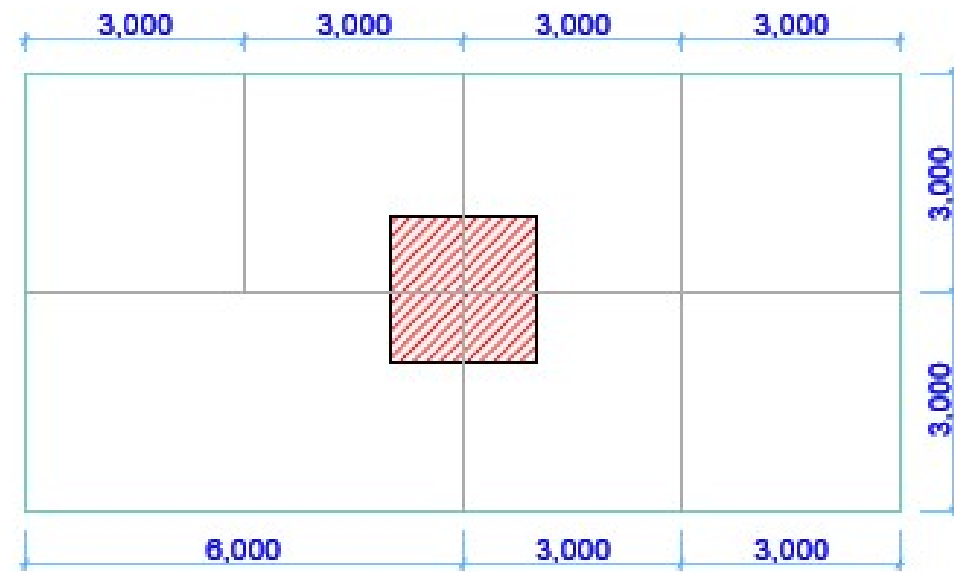

Cube ITA position

booth socket position

the graphic panels in the booths is only for example

the graphic panels in the booths is only for example

the graphic panels in the booths is only for example

the graphic panels in the booths is only for example

2a_Back Panel (400 cm)

2b_Storeroom Panel (250 cm)

2d_Partition Panel (250 cm)

-

LIGHT BOX for
company name's (60 x 60 cm)

ONLY FOR EXAMPLE - the measures are only approximate

ONLY FOR EXAMPLE - the measures are only approximate

wall with storage

n. 10 DISPLAY RACK ONLY FOR 5 booth

fixed to the wall

only for example

marble slab

made of tubular steel minimal 0,13' x 0,13' x 0,013' (40 x 40 x 4 mm)
aluminum colour

Structure boxlight d ("2b" 250 cm) with strip led inside high resolution, printed backlit company logo