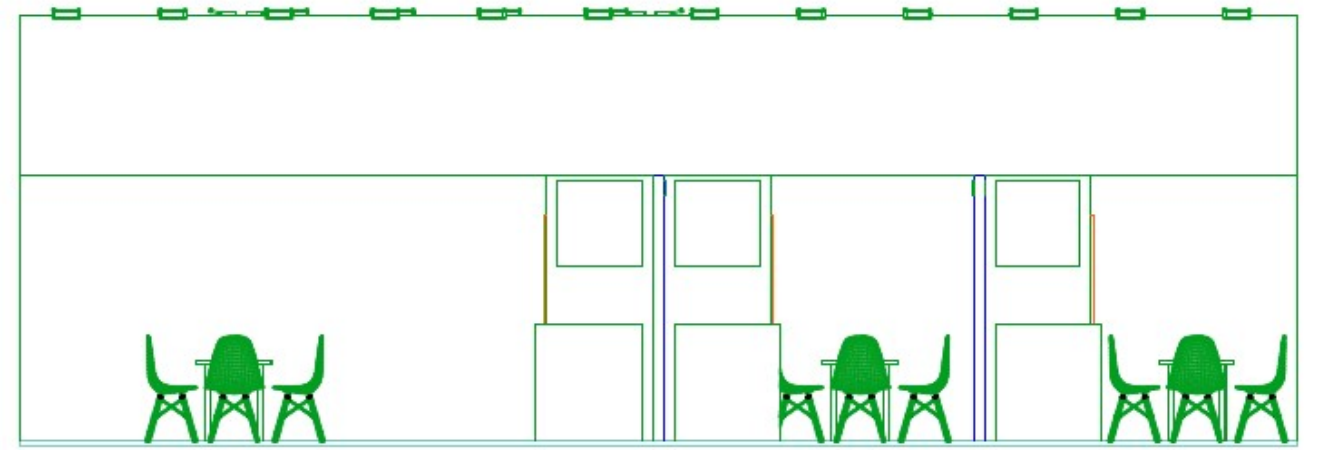

Cube ITA position

booth socket position

the graphic panels in the booths is only for example

the graphic panels in the booths is only for example

the graphic panels in the booths is only for example

the graphic panels in the booths is only for example

the graphic panels in the booths is only for example

the graphic panels in the booths is only for example

the graphic panels in the booths is only for example

the graphic panels in the booths is only for example

2a_Back Panel (400 cm)

2b_Storeroom Panel (250 cm)

2d_Partition Panel (250 cm)

-

LIGHT BOX for
company name's (60 x 60 cm)

ONLY FOR EXAMPLE - the measures are only approximate

ONLY FOR EXAMPLE - the measures are only approximate

wall with storage

n. 10 DISPLAY RACK ONLY FOR 5 booth

fixed to the wall

only for example

marble slab

made of tubular steel minimal 0,13' x 0,13' x 0,013' (40 x 40 x 4 mm)
aluminum colour

Structure boxlight d ("2b" 250 cm) with strip led inside high resolution, printed backlit company logo