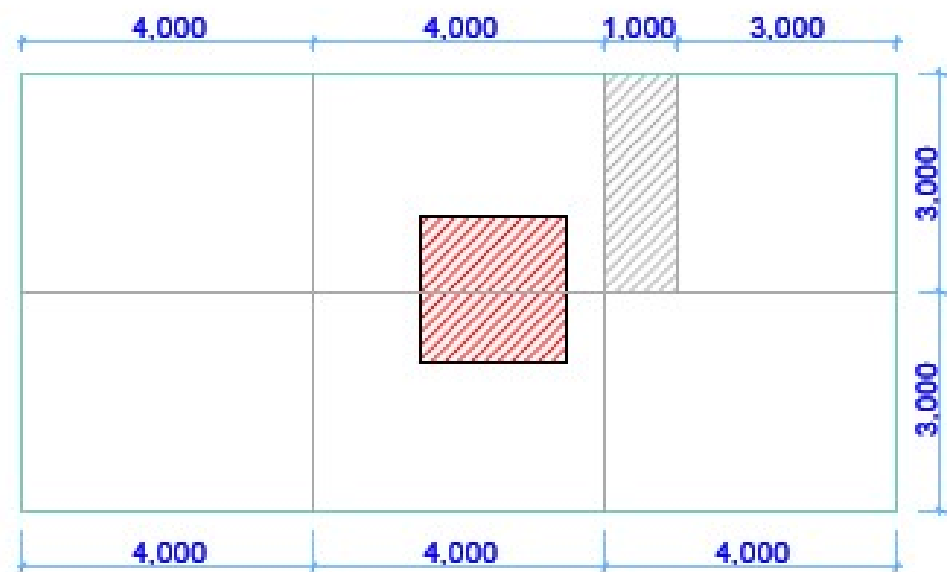

Cube ITA position

booth socket position

the graphic panels in the booths is only for example

the graphic panels in the booths is only for example

the graphic panels in the booths is only for example

the graphic panels in the booths is only for example

2a_Back Panel (400 cm)

2b_Storeroom Panel (250 cm)

2d_Partition Panel (250 cm)

-

LIGHT BOX for
company name's (60 x 60 cm)

ONLY FOR EXAMPLE - the measures are only approximate

ONLY FOR EXAMPLE - the measures are only approximate

wall with storage

n. 10 DISPLAY RACK ONLY FOR 5 booth

fixed to the wall

only for example

marble slab

made of tubular steel minimal 0,13' x 0,13' x 0,013' (40 x 40 x 4 mm)
aluminum colour

Structure boxlight d ("2b" 250 cm) with strip led inside high resolution, printed backlit company logo