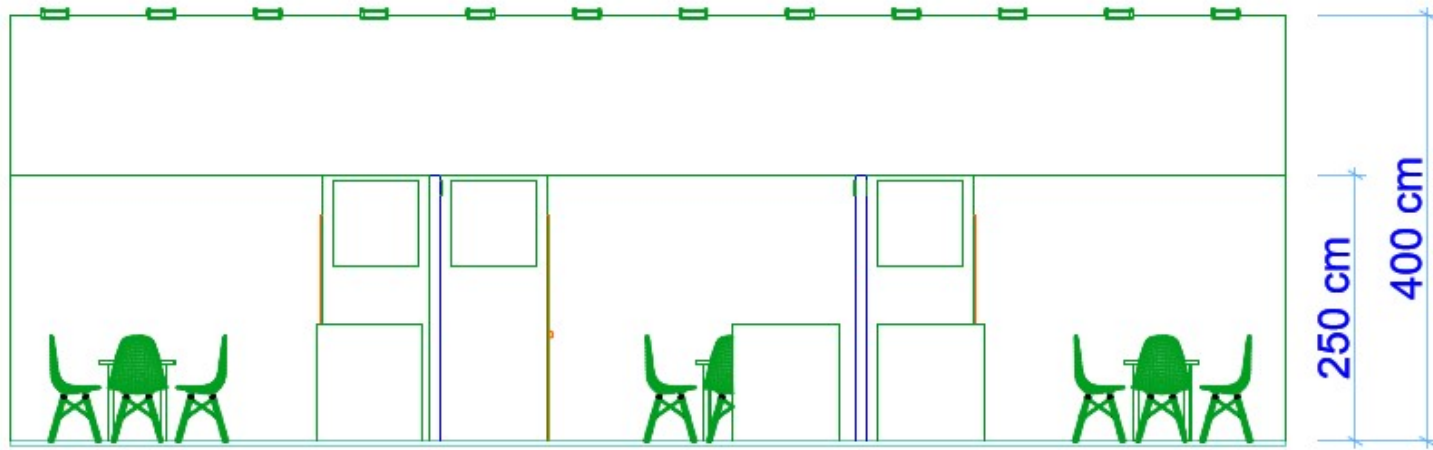

Cube ITA position

booth socket position

the graphic panels in the booths is only for example

the graphic panels in the booths is only for example

the graphic panels in the booths is only for example

the graphic panels in the booths is only for example

the graphic panels in the booths is only for example

the graphic panels in the booths is only for example

the graphic panels in the booths is only for example

the graphic panels in the booths is only for example

2a_Back Panel (400 cm)

2b_Storeroom Panel (250 cm)

2d_Partition Panel (250 cm)

-

LIGHT BOX for
company name's (60 x 60 cm)

ONLY FOR EXAMPLE - the measures are only approximate

ONLY FOR EXAMPLE - the measures are only approximate

wall with storage

n. 10 DISPLAY RACK ONLY FOR 5 booth

fixed to the wall

only for example

marble slab

made of tubular steel minimal 0,13' x 0,13' x 0,013' (40 x 40 x 4 mm)
aluminum colour

Structure boxlight d ("2b" 250 cm) with strip led inside high resolution, printed backlit company logo