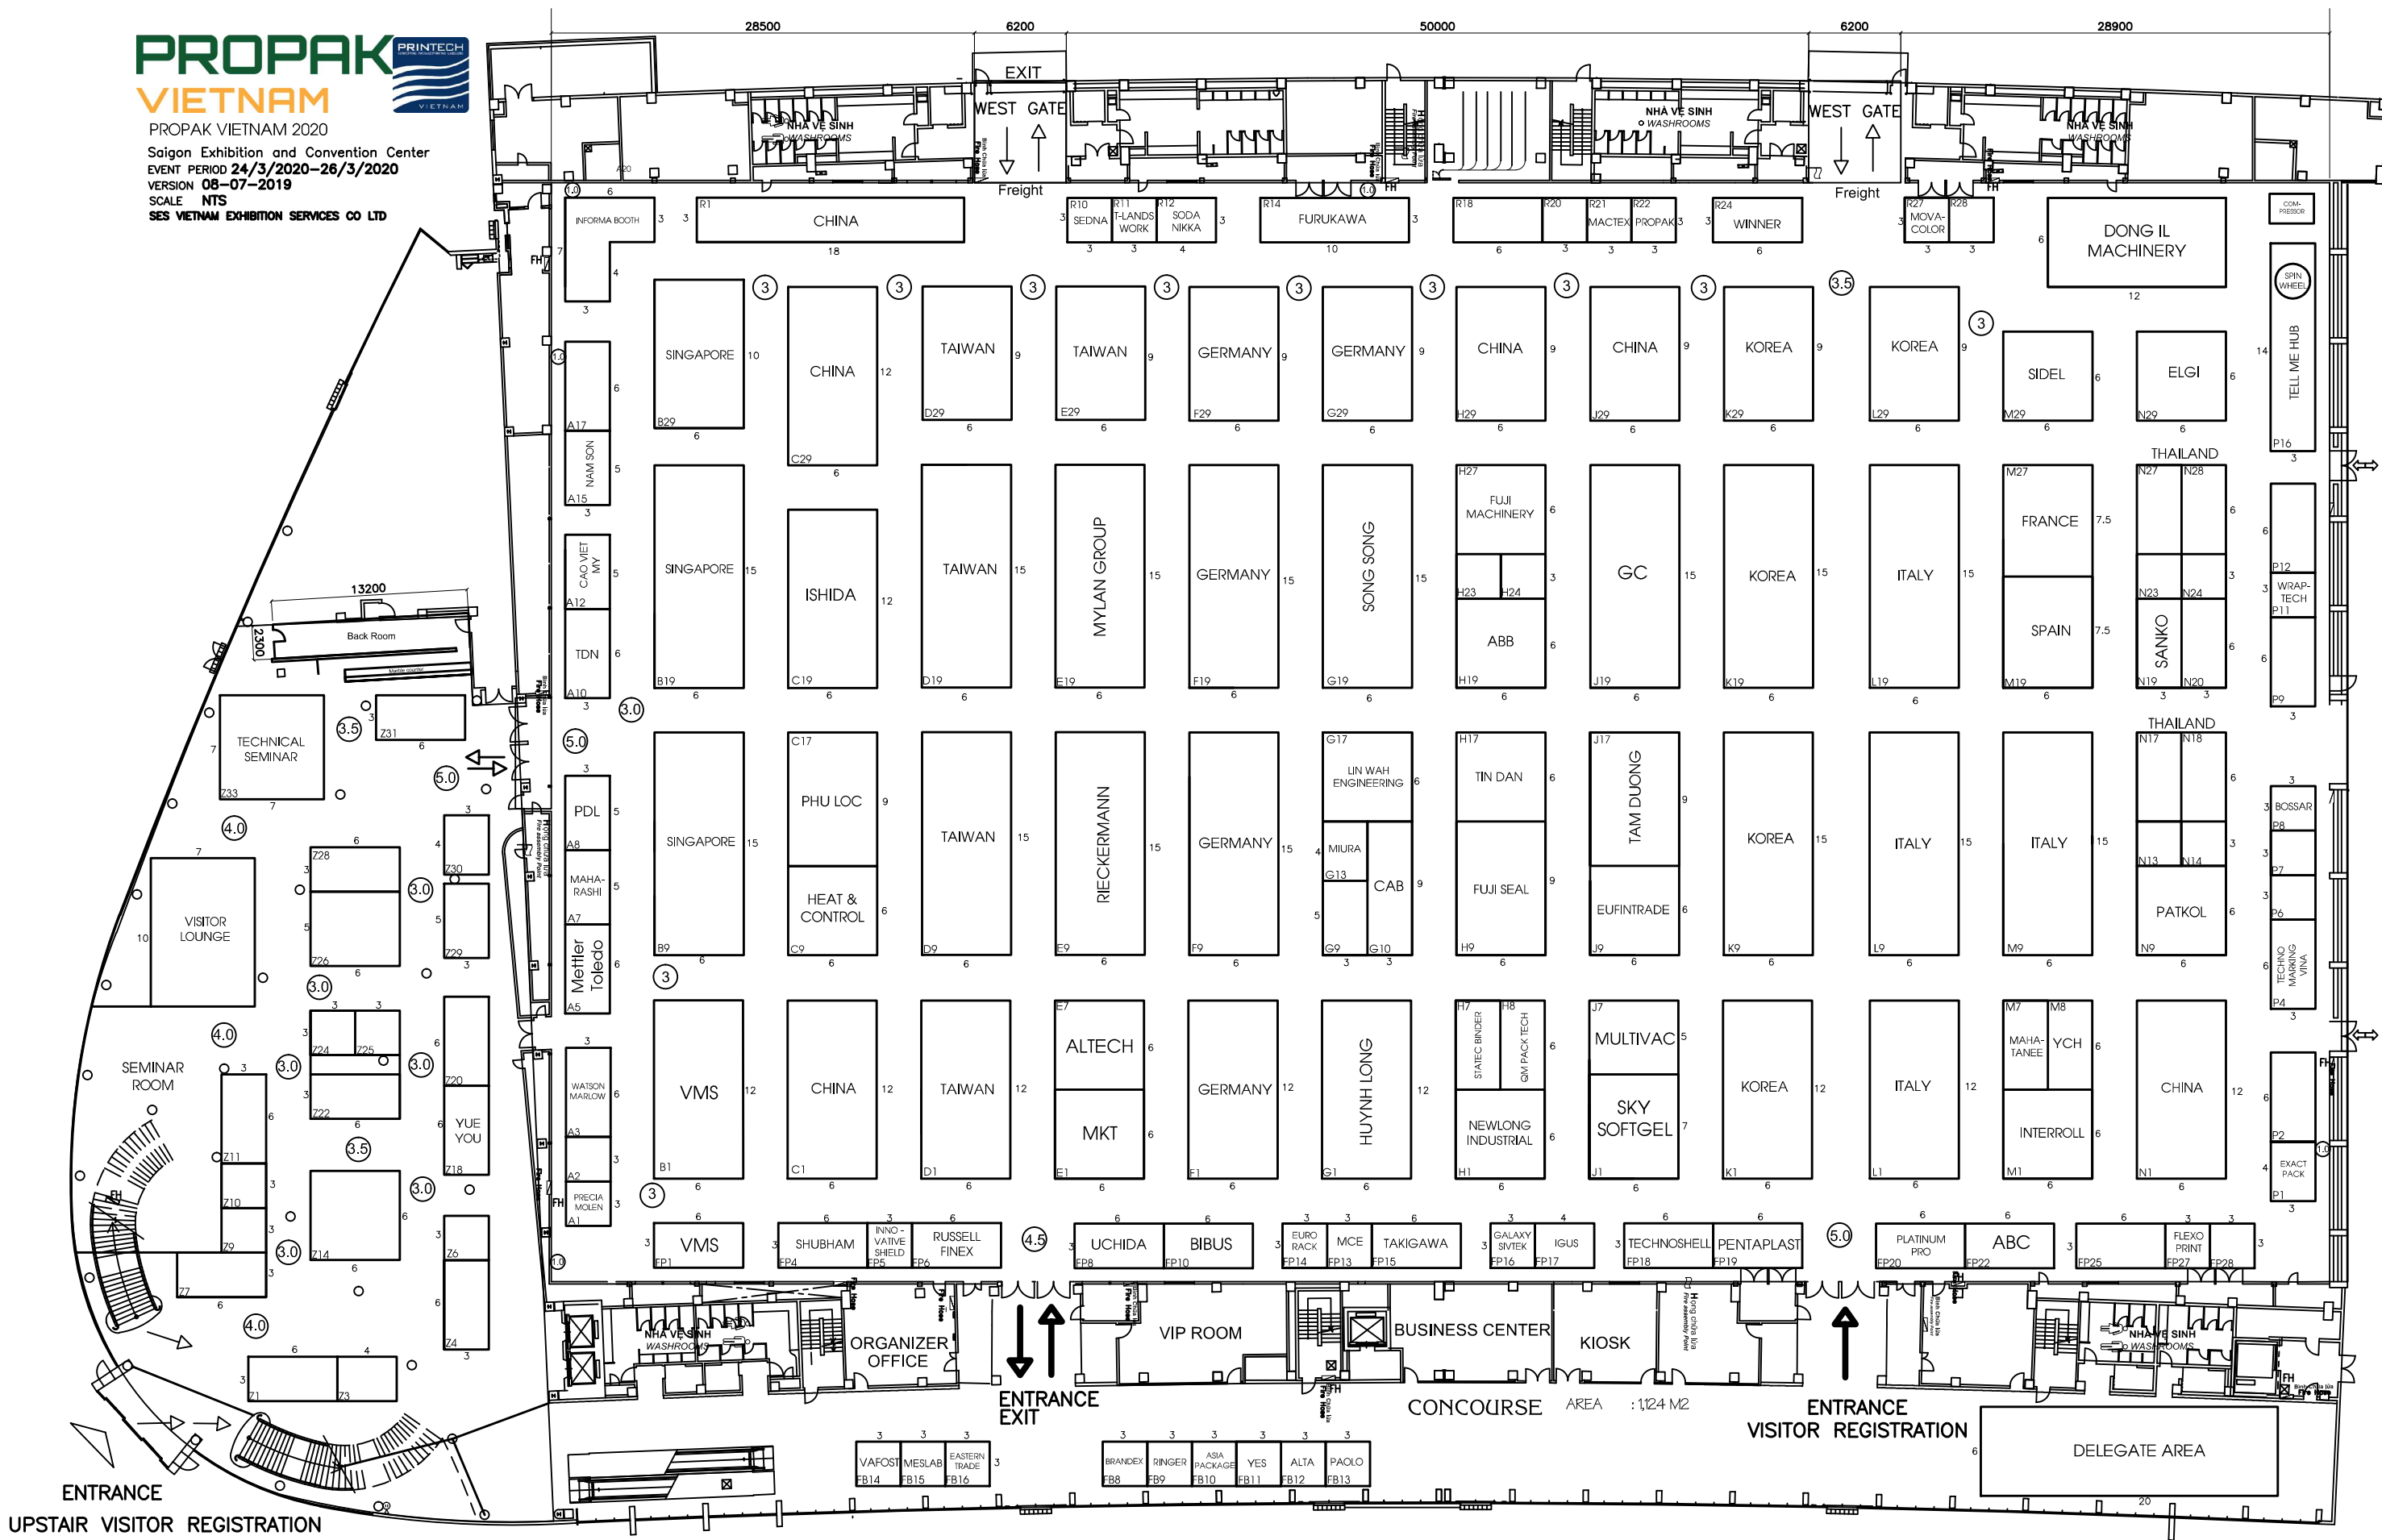

PROPAK VIETNAM

PRINTECH VIETNAM

PROPAK VIETNAM 2020
 Saigon Exhibition and Convention Center
 EVENT PERIOD 24/3/2020-26/3/2020
 VERSION 08-07-2019
 SCALE NTS
 SES VIETNAM EXHIBITION SERVICES CO LTD

ENTRANCE
UPSTAIR VISITOR REGISTRATION

ENTRANCE
EXIT

ENTRANCE
VISITOR REGISTRATION

DELEGATE AREA

CONCOURSE AREA : 124 M2

VAFOST FB14
MESLAB FB15
EASTERN TRADE FB16

BRANDEX FB8
RINGER FB9
ASIA PACKAGE FB10
YES FB11
ALTA FB12
PAOLO FB13

PLATINUM PRO EP20
ABC EP22
FLEXO PRINT EP27
EP28