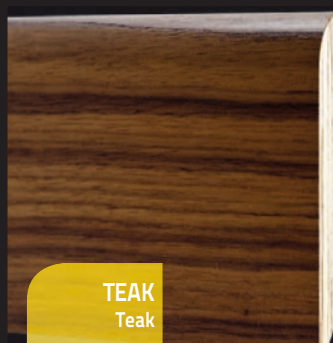

ROVERE
SBIANCATO
Painted White
Oak

CASTAGNO
Chestnut

CILIEGIO
Cherry

MERBAU
Merbau

WENGÈ
Wengè

TEAK
Teak

TANGANIKA
LACCATO
BIANCO
Aniegrè White
Covered

Battiscopa art. B515 Liscio