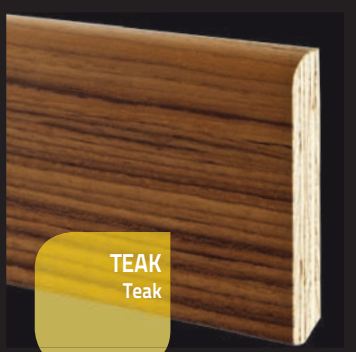

Skirtings . Door Jambs . Sliding Door Profiles Kit . Universal Profiles

ROVERE
Oak

ROVERE
SBIANCATO
Painted White
Oak

TANGANIKA
GREZZO
Unfinished
Aniegrè

TANGANIKA
Aniegrè

ROVERE
GREZZO
Unfinished
Aniegrè

ROVERE
Oak

CILIEGIO
Cherry

TEAK
Teak

Battiscopa art. B072 Inclinato

58 x 18 x 2500 mm

ROVERE DECAPE
Decapè Oak

TANGANIKA LACCATO BIANCO
Aniegrè White Covered Oak

Battiscopa art. B200 Liscio

70 x 10 x 2400 mm