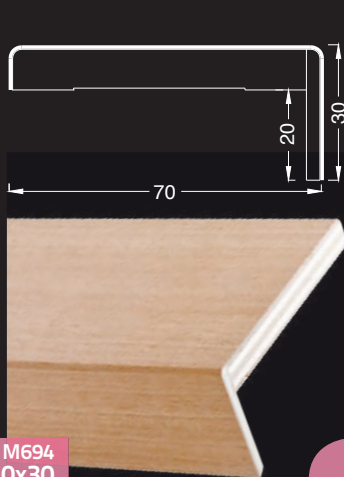

M735
72x16x36
ROVERE
GREZZO
Unfinished
Oak

M694
70x10x30
TANGANIKA
GREZZO
Unfinished
Aniegrè