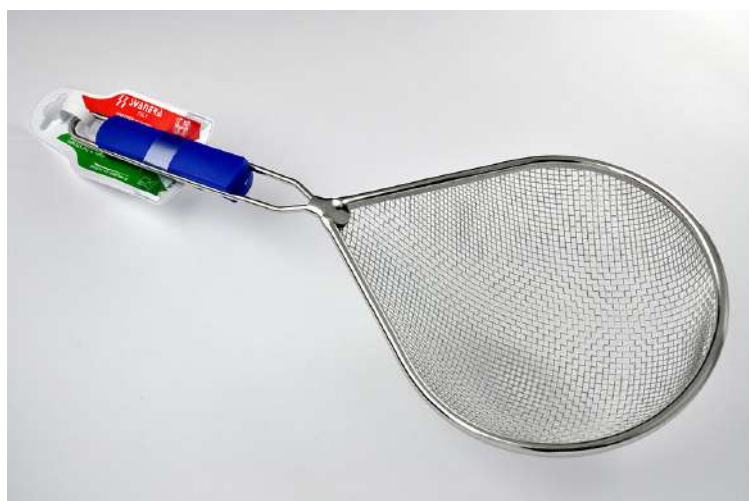

Art. 8737
Jo COLATUTTO 18/10 CM22 COBALTO
Jo Stainless Steel 18/10 BIG SIEVE CM22 BLUE HANDLE