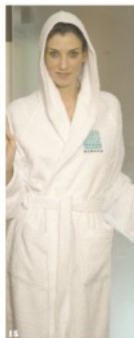

EMMEBIESSE

TELI, ACCAPPATOI E ACCESSORI

IN SPUGNA E NIDO D'APE

CUSTOMIZED TOWELS, BATHROBES AND ACCESSORIES IN WAFFLE AND TERRY FABRIC

40[®]

Emmebiesse S.p.A: Piazza Industria 7/B

15033 Casale Monferrato (AL) Italy