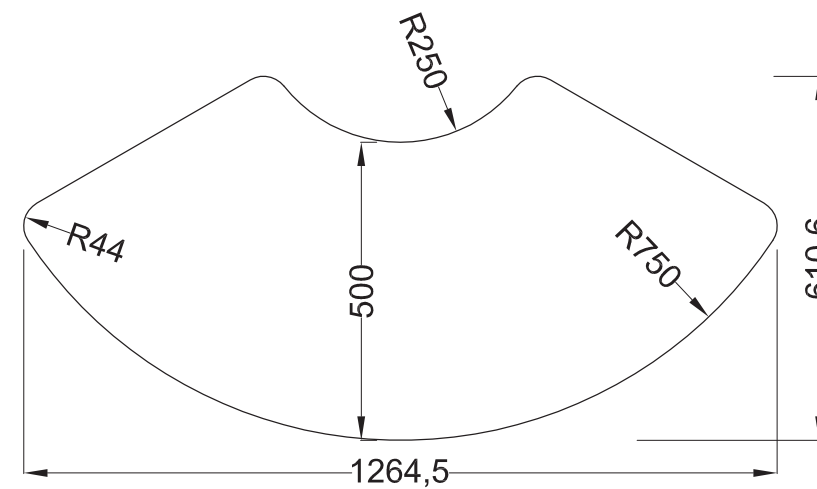

DIMENSIONI PIANO DI LAVORO TAVOLO ARCO IN MM.
Dimension Table Arco in mm / Dimensions Table Arco in mm

<p>82 51</p>	<p>174 207</p>	7 [^] GRADAZIONE
<p>76 46</p>	<p>159 188</p>	6 [^] GRADAZIONE
<p>71 43</p>	<p>146 176.5</p>	5 [^] GRADAZIONE
<p>64 38</p>	<p>133 159</p>	4 [^] GRADAZIONE
<p>59 35</p>	<p>119 142</p>	3 [^] GRADAZIONE

TAVOLO ARCO
Table Arco - Table Arco

Technical characteristics

ARCO FLEXIBLE TABLE. Support structure in two versions, in steel tube diam.40mm connected to each other by perimetal crosspieces of 40x20mm welded at each corner by a double weld, painted with epoxy powders. Wooden base in beech semi oval shape varnished natural. The structure supports a top and is secured by wide-headed screws that pass through and fixes the lower portion of the top.

The melamin top of 25mm. With minimum radius of 44mm radius. All edges and corners of the board have a radius conforming safety standards with radius of 3mm. The table allows a flexibility of 3 modules to form a circle. The table can be fixed height or adjustable, can have wheels, can have bookshelf in polypropilene, metal grid or with guides support chairs. Cuffs adjustable at the base.

DIMENSIONI

126x61x65/82h. cm

- TAVOLO ARCO PIEDE ACCIAIO REGOLABILE IN ALTEZZA
- Table Arco adjustable steel
- Table Arco acier réglable

DIMENSIONI

126x61x59h. cm	Gradazione 3
126x61x64h. cm	Gradazione 4
126x61x71h. cm	Gradazione 5
126x61x76h. cm	Gradazione 6
126x61x82h. cm	Gradazione 7