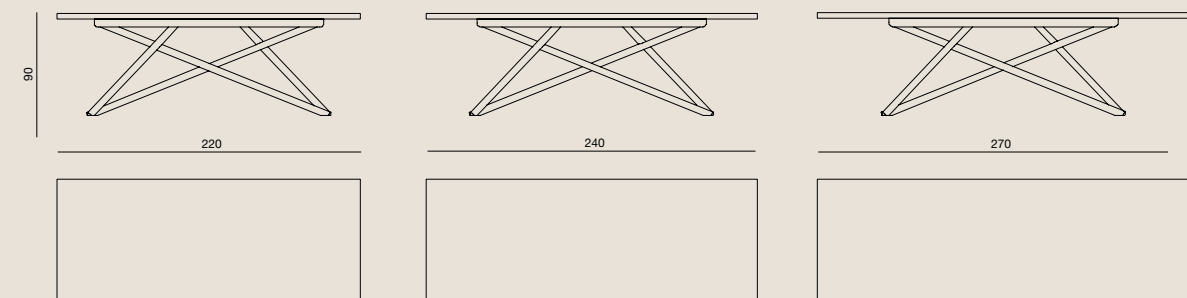

SHANGHAI
PIETRO AROSIO

Base in metallo finitura canna di fucile, bronzo, laccato nei colori EmmeBi; Piano in laccato opaco nei colori EmmeBi, abete grigio silver, abete invecchiato; Essenze base: wengè, noce canaletto, rovere tabacco, rovere grigio, rovere naturale; Essenze extra: frassino tinto beige/grey, eucalipto.
Metal basemant with gun metal finish, bronze finish, mat lacquered in EmmeBi colours; Plate mat lacquered in EmmeBi colours, fir-wood silver grey, aged fir-wood; Basic woods : wengè, black walnut, smoked oak, grey oak, natural oak; Extra woods : ash stained beige/grey, eucalyptus.