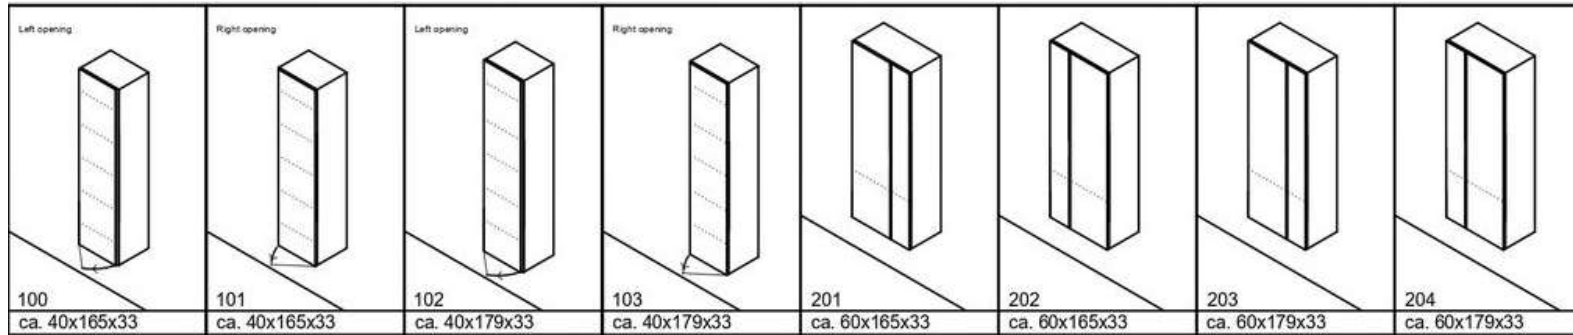

MODELS - DIMENSIONS - COLOURS 3/3

Garda

Structure: White matt, Taupe matt, Sand matt
Front: White matt, Taupe matt, Sand matt