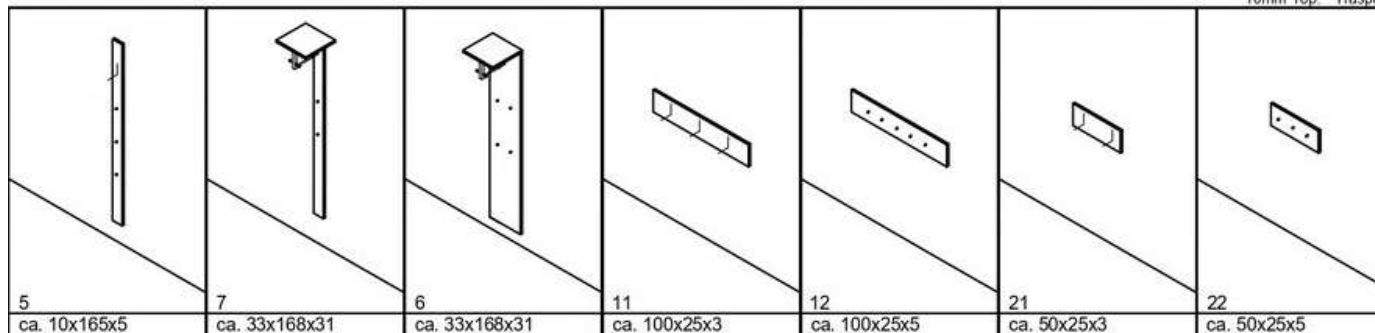

White matt

MODELS - DIMENSIONS - COLOURS 3/3

Garda

Structure: White matt, Taupe matt, Sand matt
Front: White matt, Taupe matt, Sand matt

Mirror

White matt

Structure: White matt, Taupe matt, Sand matt
10mm Top: Transparent glass