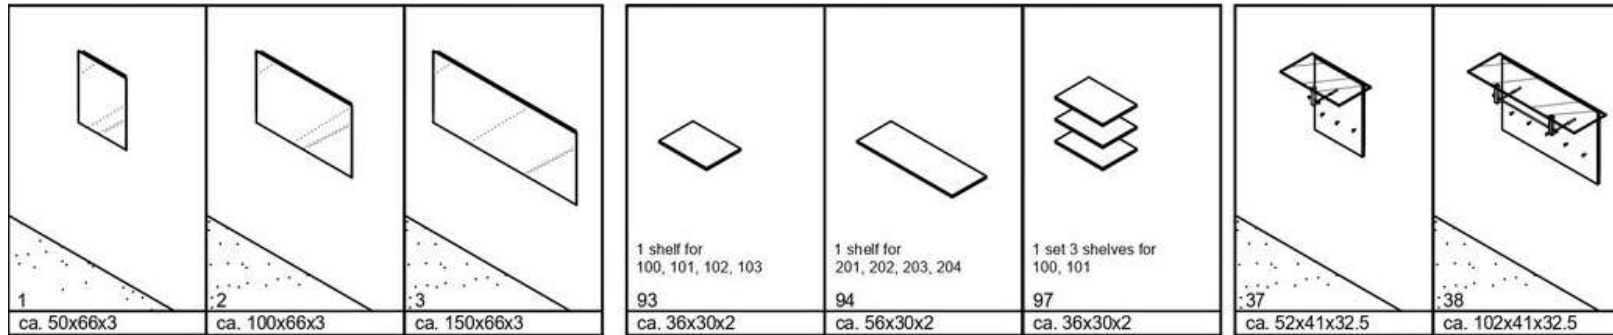

Mirror

White matt

Structure: White matt, Taupe matt, Sand matt
10mm Top: Transparent glass