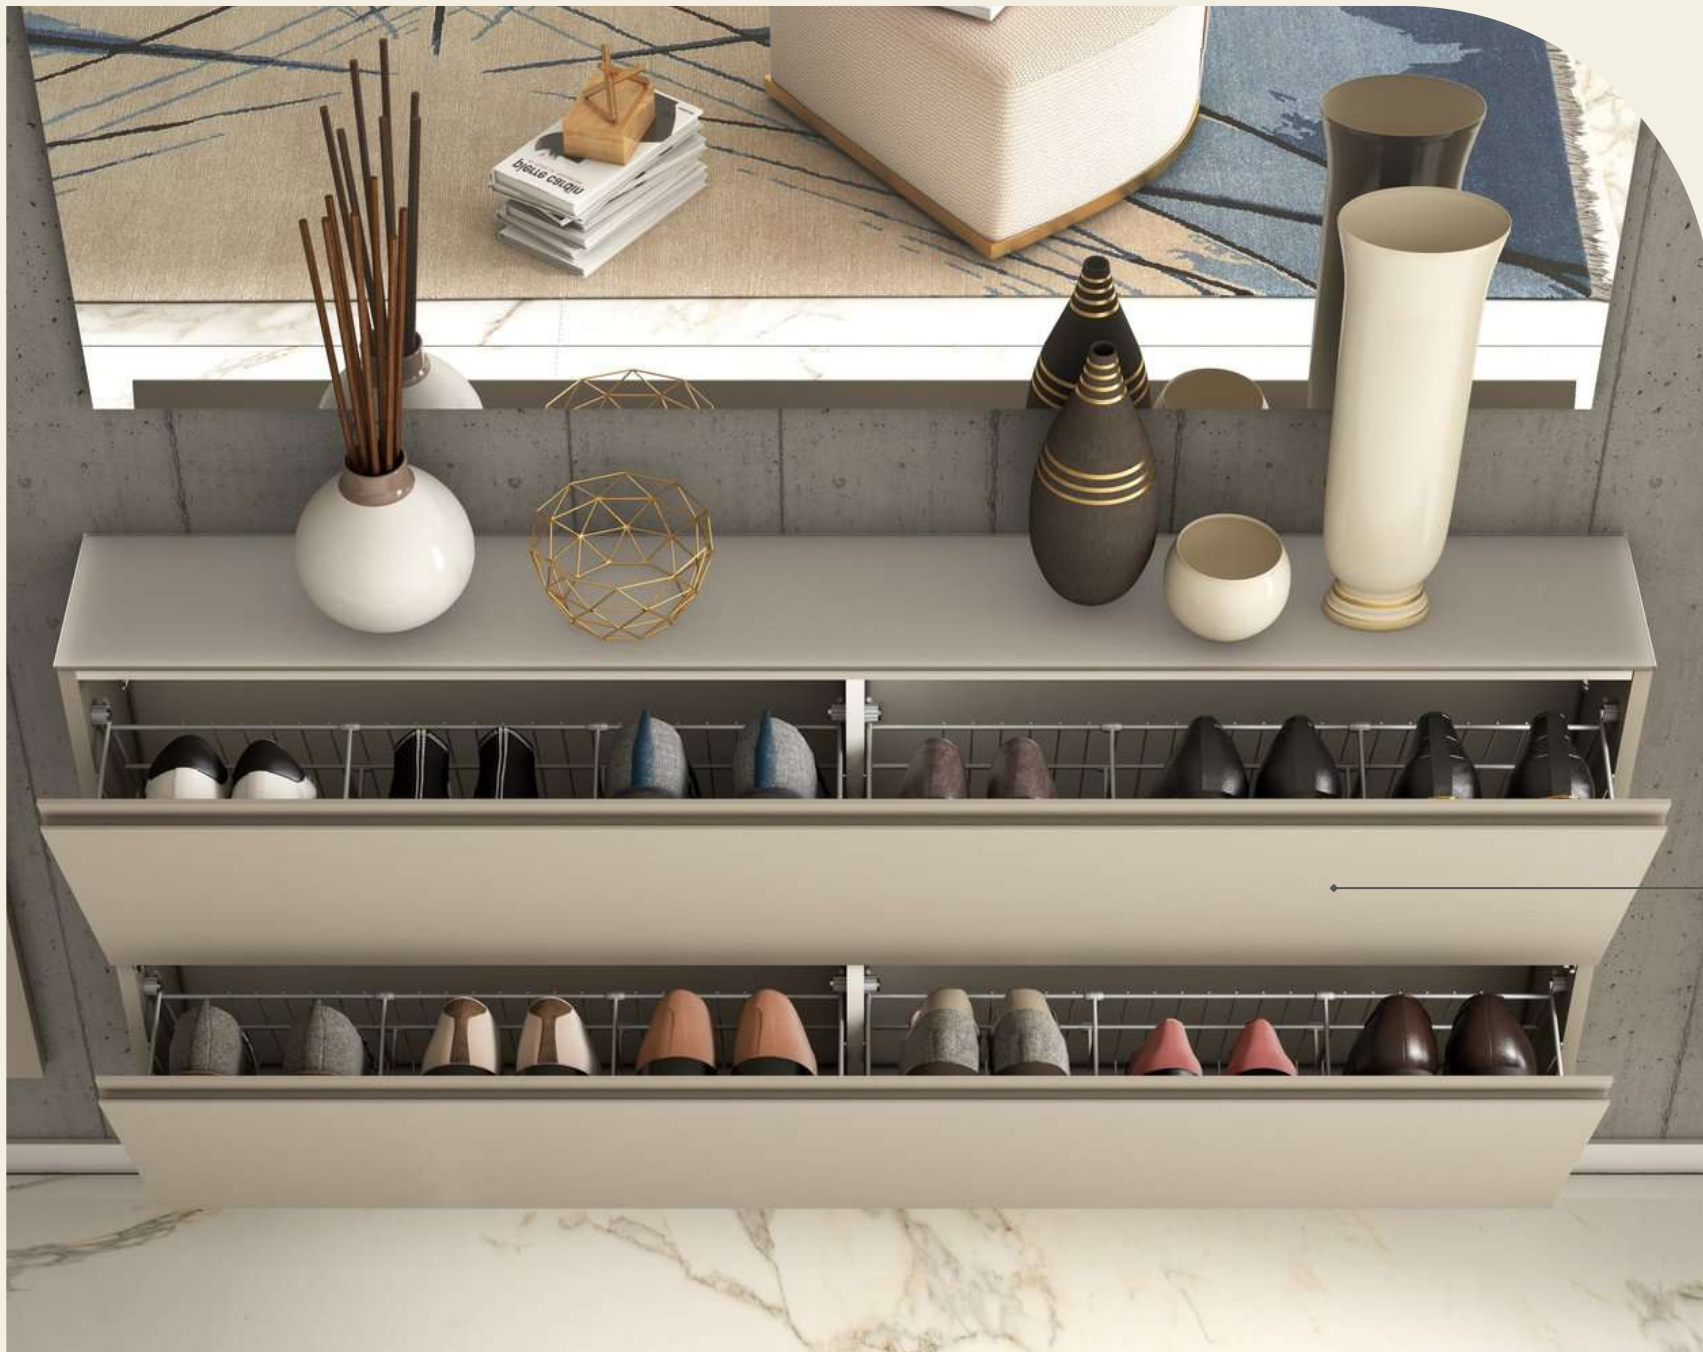

Shoe Cabinet
Garda 114

6-mm Top in
antifinger-print glass
2 flaps
with baskets for shoes