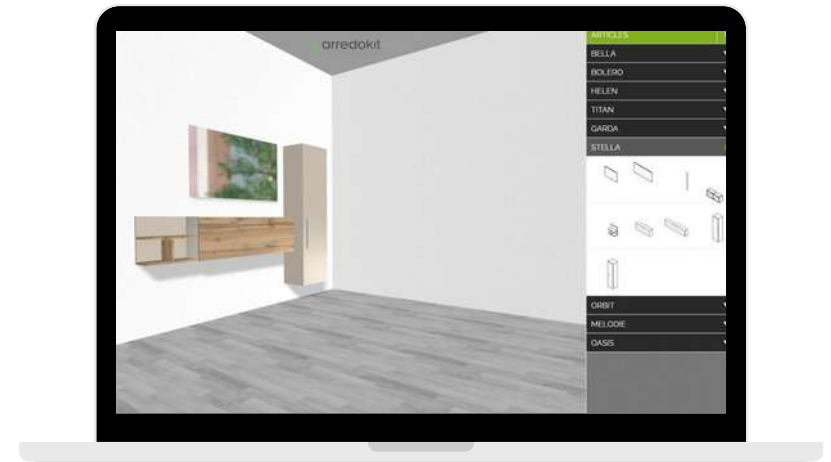

CREATE YOUR PERSONAL AND UNIQUE FURNITURE COMBO WITH OUR 3D CONFIGURATOR

Select models from our Collections

Move and place the furniture in the 3D room

Choose the colour of fronts and structure

Change walls, ceiling and floor patterns

Print, share and send a request to our Team

[TRY NOW](#)