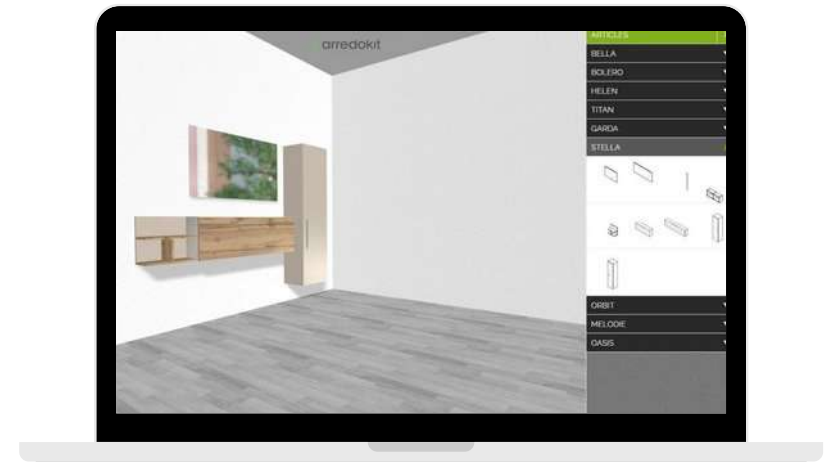

CREATE YOUR PERSONAL AND UNIQUE FURNITURE COMBO WITH OUR 3D CONFIGURATOR

Select models from our Collections

Move and place the furniture in the 3D room

Choose the colour of fronts and structure

Change walls, ceiling and floor patterns

Print, share and send a request to our Team

[TRY NOW](#)