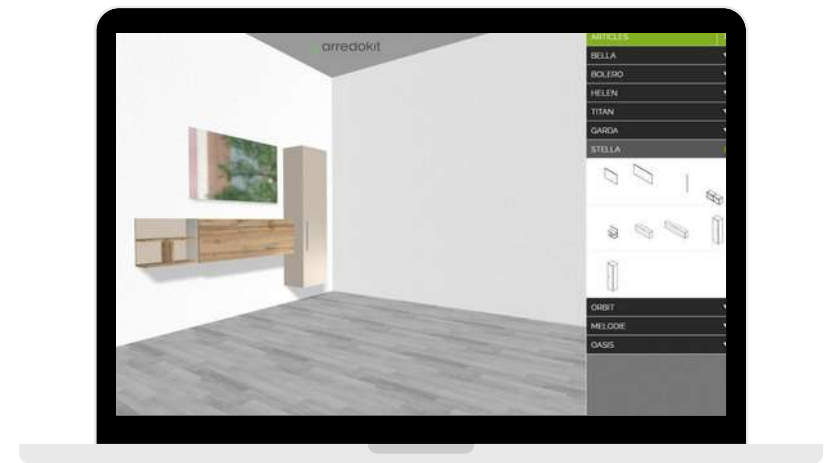

CREATE YOUR PERSONAL AND UNIQUE FURNITURE COMBO WITH OUR 3D CONFIGURATOR

Select models from our Collections

Move and place the furniture in the 3D room

Choose the colour of fronts and structure

Change walls, ceiling and floor patterns

Print, share and send a request to our Team

TRY NOW