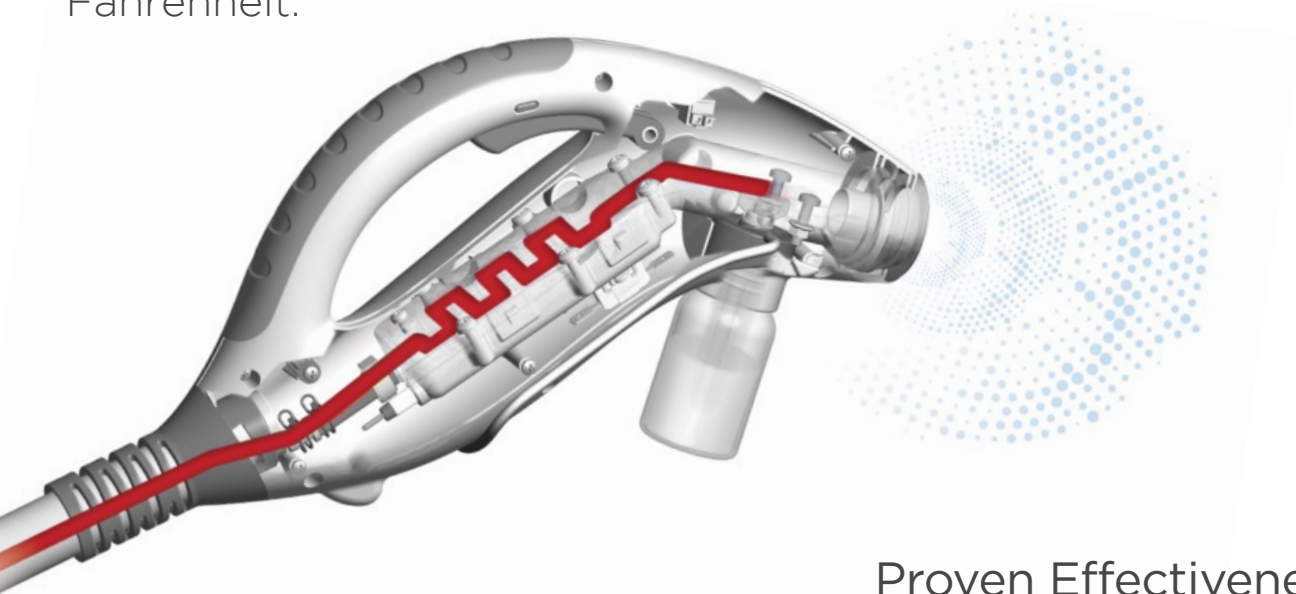

Choose a powerful, effective element for your home or your workplace — steam, your ally for well-being and protection.

-  **Deep cleans**
-  **Eliminates microorganisms**
-  **Designed and manufactured in Italy**
-  **No chemicals**
-  **Suitable for all surfaces and fabrics**
-  **Patented Super Heated Chamber technology**

POLTI PROFESSIONAL CLEANING

Patented Technology

The worldwide-patented superheated chamber technology inside the dispenser of Polti Steam Disinfection Devices generates superheated dry steam at up to 356 degrees Fahrenheit.