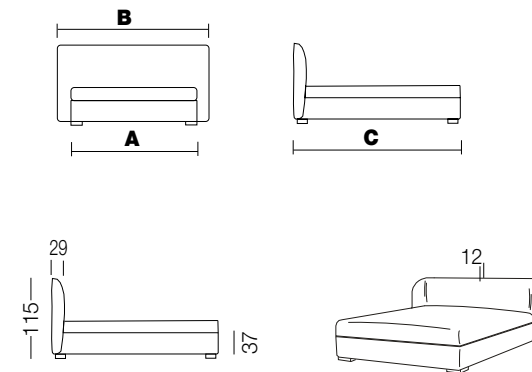

Materasso Mattress Matelas Matratze Colchón	A	B	C
80X190	82	122	208
80X200	82	122	218
090/91X190	93	133	208
090/91X200	93	133	218
100X200	102	142	218
120X200	122	162	218
137X191	142	182	208
140X190	142	182	208
140X200	142	182	218
150X190	155	195	208
153X203	155	195	221
160X190	162	202	208
160X190 XL	170	210	213
160X200	162	202	218 (photo)
160X200 XL	170	210	223
170X200	172	212	218
170X200 XL	180	220	223
180X200	182	222	218
180X200 XL	190	230	223
183X203	185	225	221
193X213	195	235	231
200X200	202	242	218