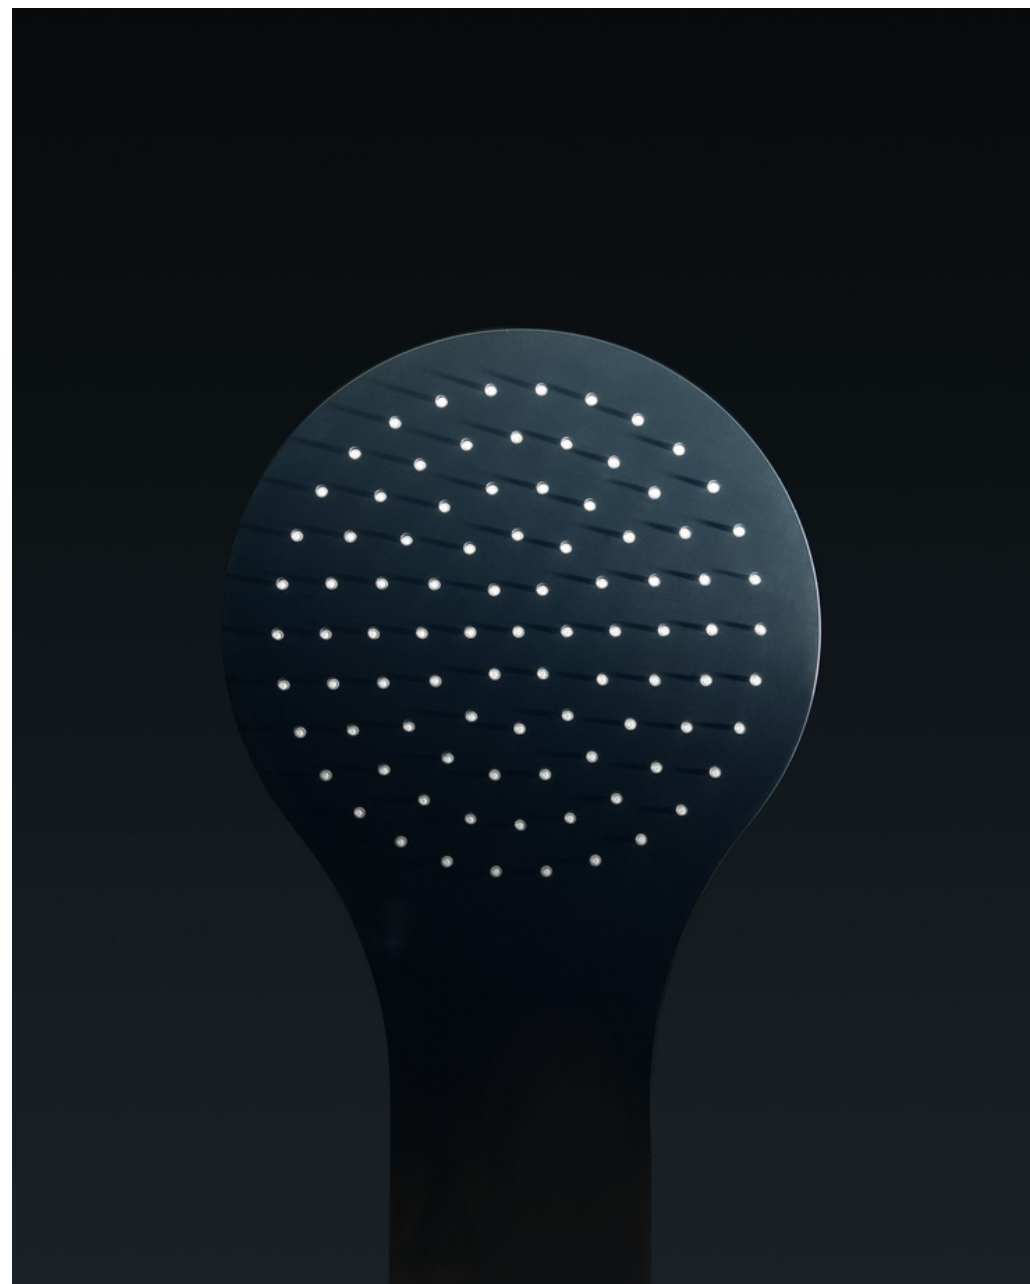

DOMINO.Q

DESIGN CENTER DIRECTED BY ANTONIO BONGIO

#SOPHISTICATED

ATTENTION TO DETAILS

ELECTRONIC SOAP DISPENSER TO THE WALL.

ELECTRONIC

FREE-TOUCH MIXERS, ALL SHAPES, ALL DESIGNS, FOR DECK INSTALLATION OR TO THE WALL. CEILING SPOUTS. FREE STANDING SYSTEMS.

bongio

CALL-TO-ACTION

OUR FINISHES ARE AVAILABLE ON THE ITEMS OF
WELLNESS & SPA COLLECTIONS. ASK TO KNOW WHICH
COLORS ARE AVAILABLE ON STOCK !

SHATTAFF SETS

bongio

SWITCH

THIS IS THE MOVABLE SHOWER HEAD IN
MAT BLACK OF SWITCH COLLECTION.

MASTERPIECE

SOFFI

A modern spa interior featuring a waterfall shower on the left, stone walls, and a large window overlooking a mountain lake. The room is furnished with a lounge area and a hot tub. The ceiling has wooden beams and pendant lights. The floor is made of stone tiles.