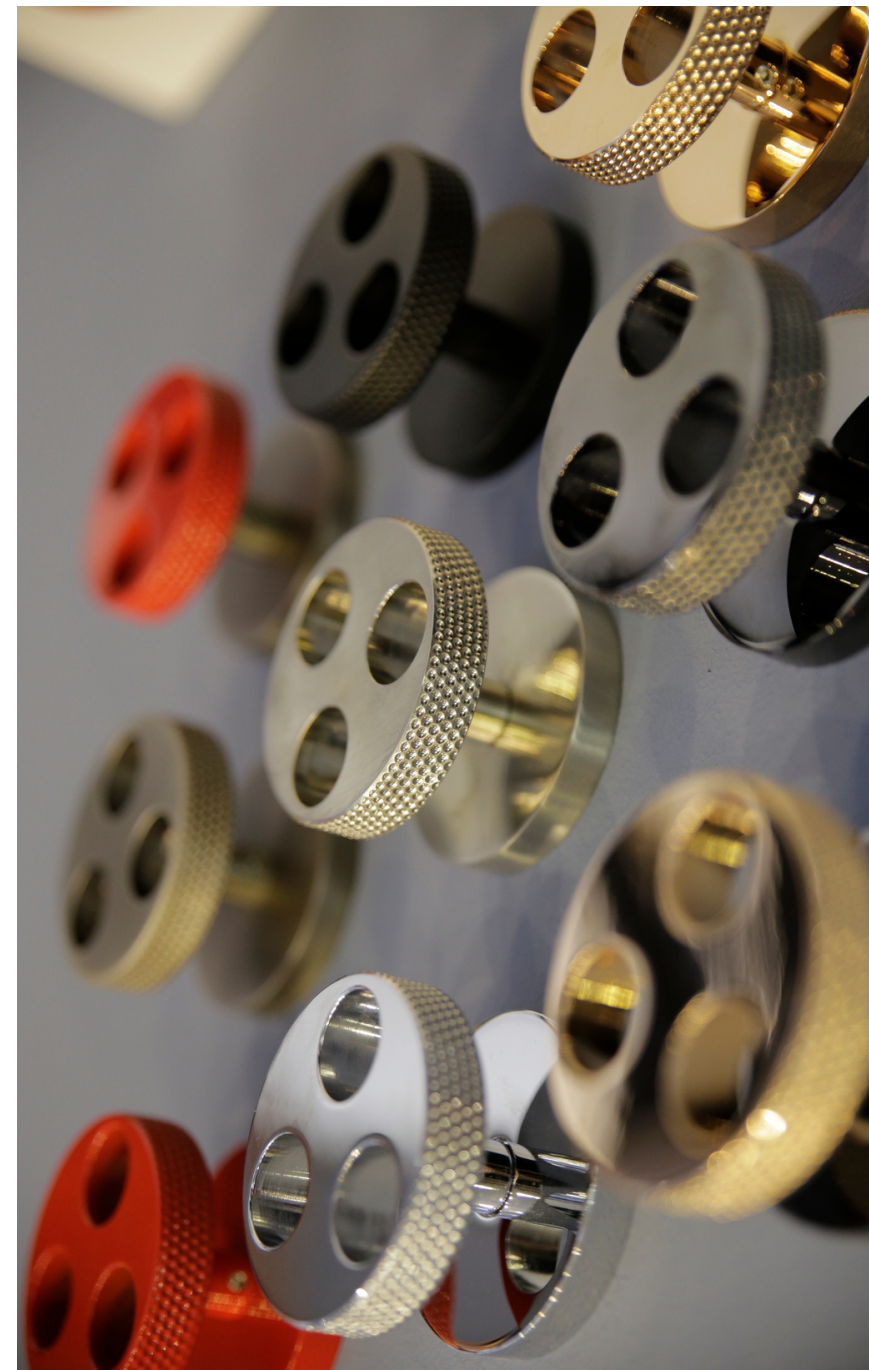

T LATERAL LEVER

A CLASSIC MINIMALIST COLLECTION A REAL CULT FOR EVER AVAILABLE IN ALL THE FINISHES