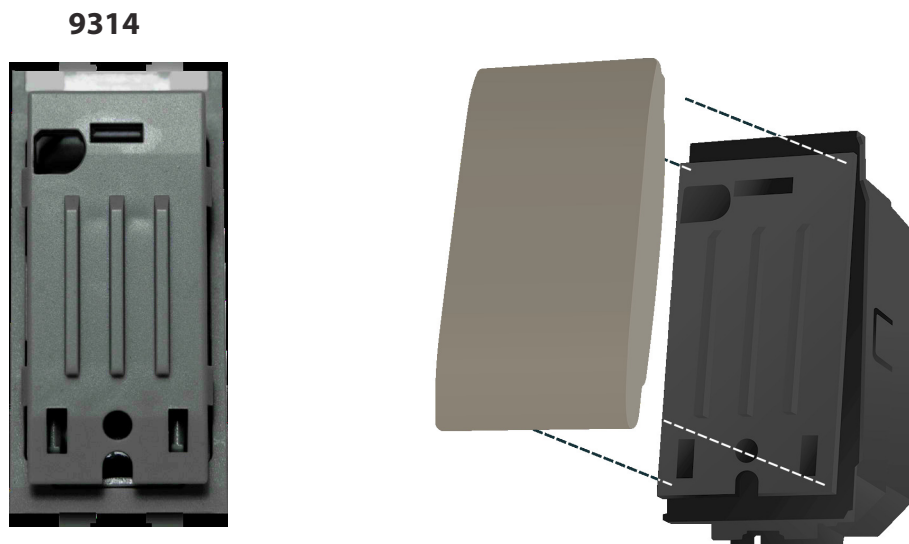

p/n 9314 *Wireless button without key cover*

One of a kind: wireless pushbutton for installation like traditional wiring devices. No wires to pull, it works with all actuators and dimmers of the FEB Easy catalog - p/n 9314.

1-module wireless button for the Flexi series or compatible with other series (ask for the compatibility table).

Practical: it is supplied neutral, without key cover, so you can choose the cover of your favorite color.

Convenient: only 1 item to manage in stock.

You can choose the key covers / colors on the FEB General Catalog -> Flexi Section -> Interchangeable key cover