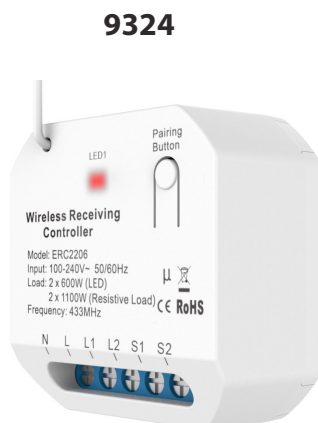

p/n 9324 *Single impulse wifi relay*

Pulse relay 5A with clean contacts. This device is designed for many different uses: the output is dry contacts and timed to two seconds, so it can be used to control in example electric locks, or step-by-step relays.

The module is intelligent and can be connected to a Wi-Fi network, so you can access it remotely or control it via the Amazon or Google voice assistants.

The 9324 can be controlled by several FEB Easy buttons without the need for Wi-Fi and also by traditional buttons wired directly to the module.

Dimensions: 70 x 44 x 29 mm

Operating range connected to FEB Easy buttons: 25 m indoors / 60 m outdoors.