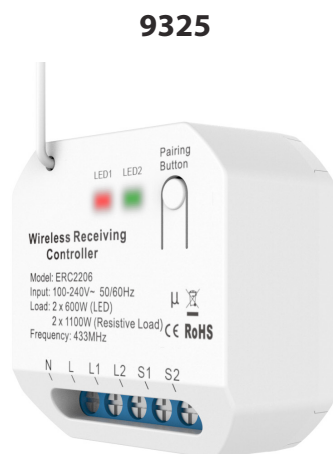

The module is intelligent and can be connected to a Wi-Fi network, so you can access it remotely or control it via the Amazon or Google voice assistants.

The 9324 can be controlled by several FEB Easy buttons without the need for Wi-Fi and also by traditional buttons wired directly to the module.

Dimensions: 70 x 44 x 29 mm

Operating range connected to FEB Easy buttons: 25 m indoors / 60 m outdoors.

p/n 9325 *Double 5A wifi relay*

With this intelligent, two channel module you can control two independent loads up to 1100 W resistive or 500W LED.

Dimensions: 44 x 44 x 22 mm

Operating range connected to FEB Easy buttons: 25 m indoors / 60 m outdoors

Download SMART LIFE app

Scan the QR code

iOS

ANDROID

Some of the main features of the Smart Life app are: