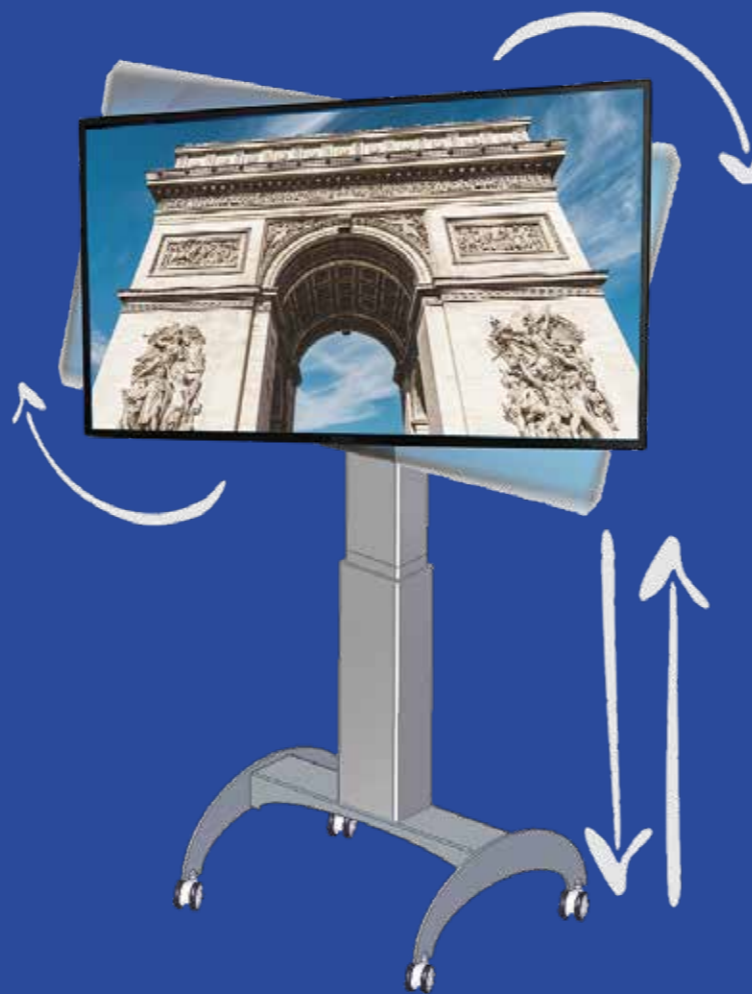

special VOLTA

VOLTA

Today Euromet is present in over 60 countries worldwide, it boasts an international reputation in the professional field and enjoys partnerships with the major multinationals operating in the AV sector, thanks to the guaranteed reliability of the products, with the unchanged and authentic "MADE ONLY IN ITALY" and the high-quality service that has characterized our business for years.

Every EUROMET product is manufactured in conformity with regulatory standards CE, regarding IEC 60065 paragraph 19 and IEC 60950-1 paragraph 4.2.1, inherent to the security of suspended loads and anti-tipping for monitor supports.

Z. I. Brodolini, 40B - 60025 - Loreto (AN)
Tel. +39.071976444 | mail: info@euromet.com