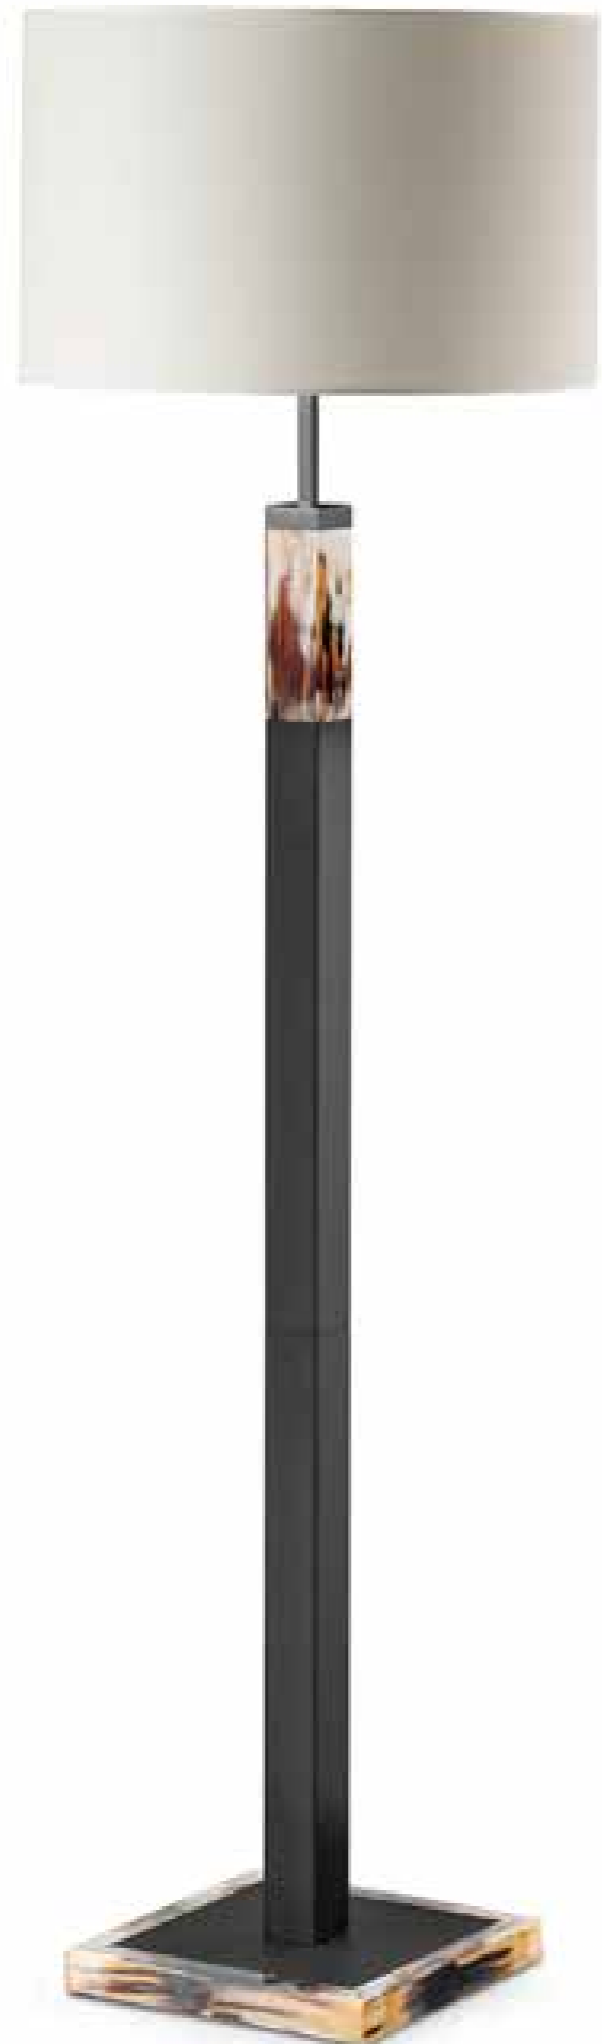

48 **ERIC End Table**
Gunmetal brass

ERIC End Table
Stainless Steel

66 **NETTUNO** Dining Table
Glossy ebony, satin brass

ASTRID Wall Mirror
Burnished brass

ASTRID Wall Mirror
Hand engraved 24k gold plated brass

ELECTRA

Collection

A contemporary collection for any interior

SILK

Collection

The beauty of natural matte horn combined with wood essences

ALMA Table Lamp
Tosca leather, dark brown colour, burnished brass

ALMA Floor Lamp
Tosca leather, dark brown colour, burnished brass

FLORIAN Table Lamp
Burnished brass frame

FLORIAN Table Lamp
Burnished brass frame

FLORIAN Table Lamp
Gunmetal stainless steel frame

FLORIAN Table Lamp
Gunmetal stainless steel frame

ELBA Butlers Serving Table
Glossy ivory lacquer, stainless steel