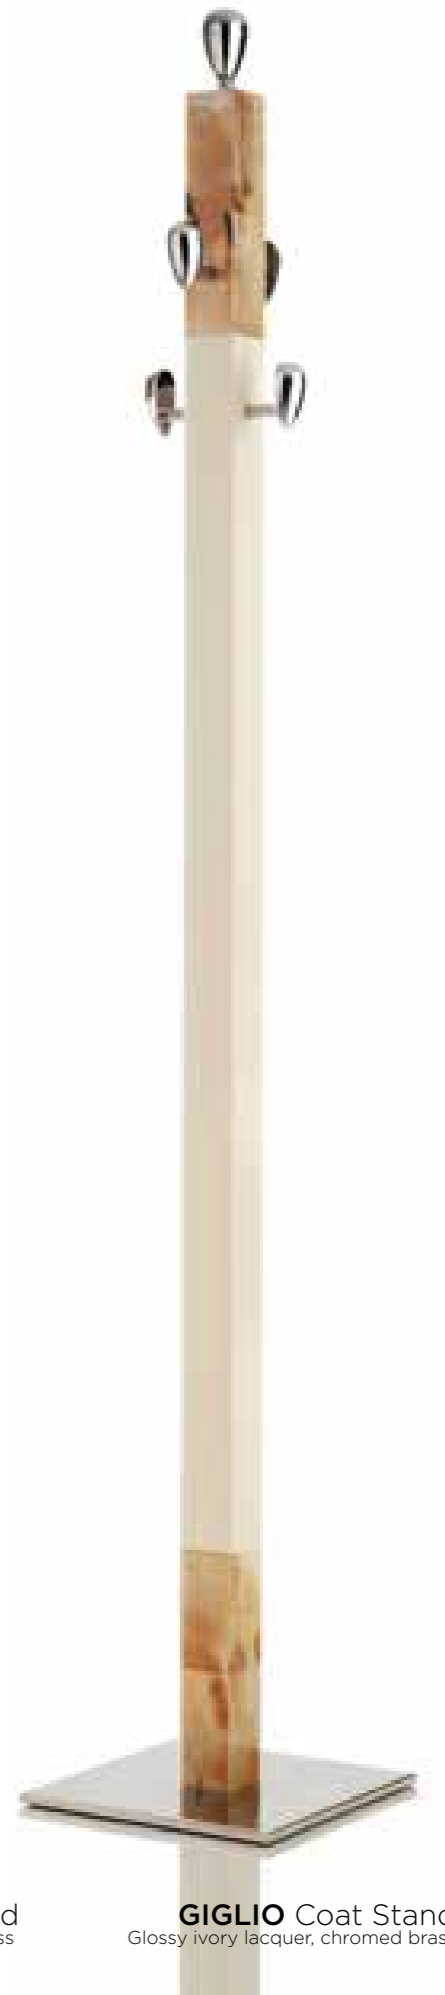

48 **ERIC End Table**
Gunmetal brass

ERIC End Table
Stainless Steel

66 **NETTUNO** Dining Table
Glossy ebony, satin brass

ASTRID Wall Mirror
Burnished brass

ASTRID Wall Mirror
Hand engraved 24k gold plated brass

FLORIAN Table Lamp
Burnished brass frame

FLORIAN Table Lamp
Burnished brass frame

FLORIAN Table Lamp
Gunmetal stainless steel frame

FLORIAN Table Lamp
Gunmetal stainless steel frame

ELBA Butlers Serving Table
Glossy ivory lacquer, stainless steel

ELBA Butlers Serving Table
Glossy ebony, 24k gold plated brass

LEVANZO Wardrobe Valet
Glossy black lacquer, stainless steel

LEVANZO Wardrobe Valet
Glossy ivory lacquer, stainless steel

198 **GIGLIO Coat Stand**
Glossy ebony, 24k gold plated brass

GIGLIO Coat Stand
Glossy black lacquer, chromed brass

GIGLIO Coat Stand
Glossy black lacquer, 24k gold plated brass

GIGLIO Coat Stand 199
Glossy ivory lacquer, chromed brass

200 **LINOSA** Coat Stand
Tosca leather, black colour, gunmetal brass