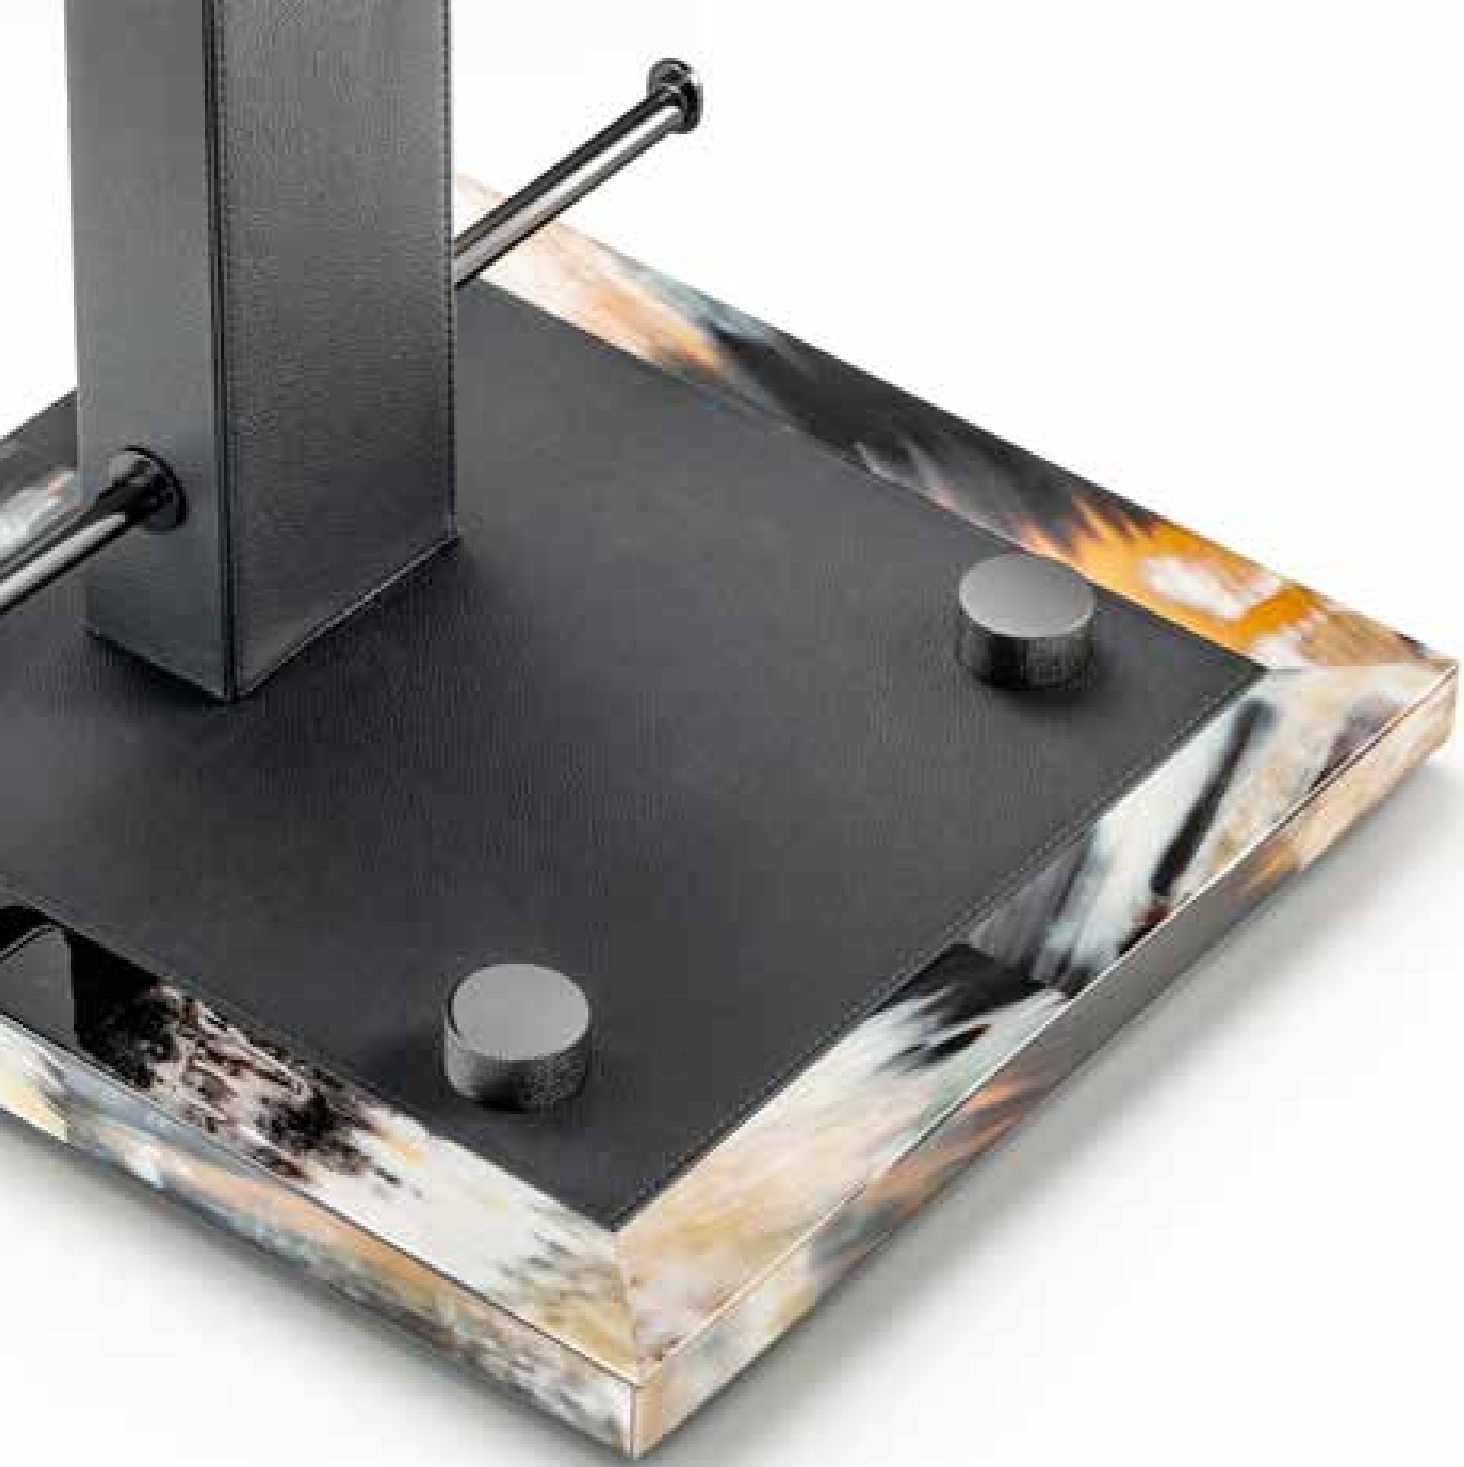

FLORIAN Table Lamp
Burnished brass frame

FLORIAN Table Lamp
Burnished brass frame

FLORIAN Table Lamp
Gunmetal stainless steel frame

FLORIAN Table Lamp
Gunmetal stainless steel frame

ELBA Butlers Serving Table
Glossy ivory lacquer, stainless steel

ELBA Butlers Serving Table
Glossy ebony, 24k gold plated brass

LEVANZO Wardrobe Valet
Glossy black lacquer, stainless steel

LEVANZO Wardrobe Valet
Glossy ivory lacquer, stainless steel

198 **GIGLIO Coat Stand**
Glossy ebony, 24k gold plated brass