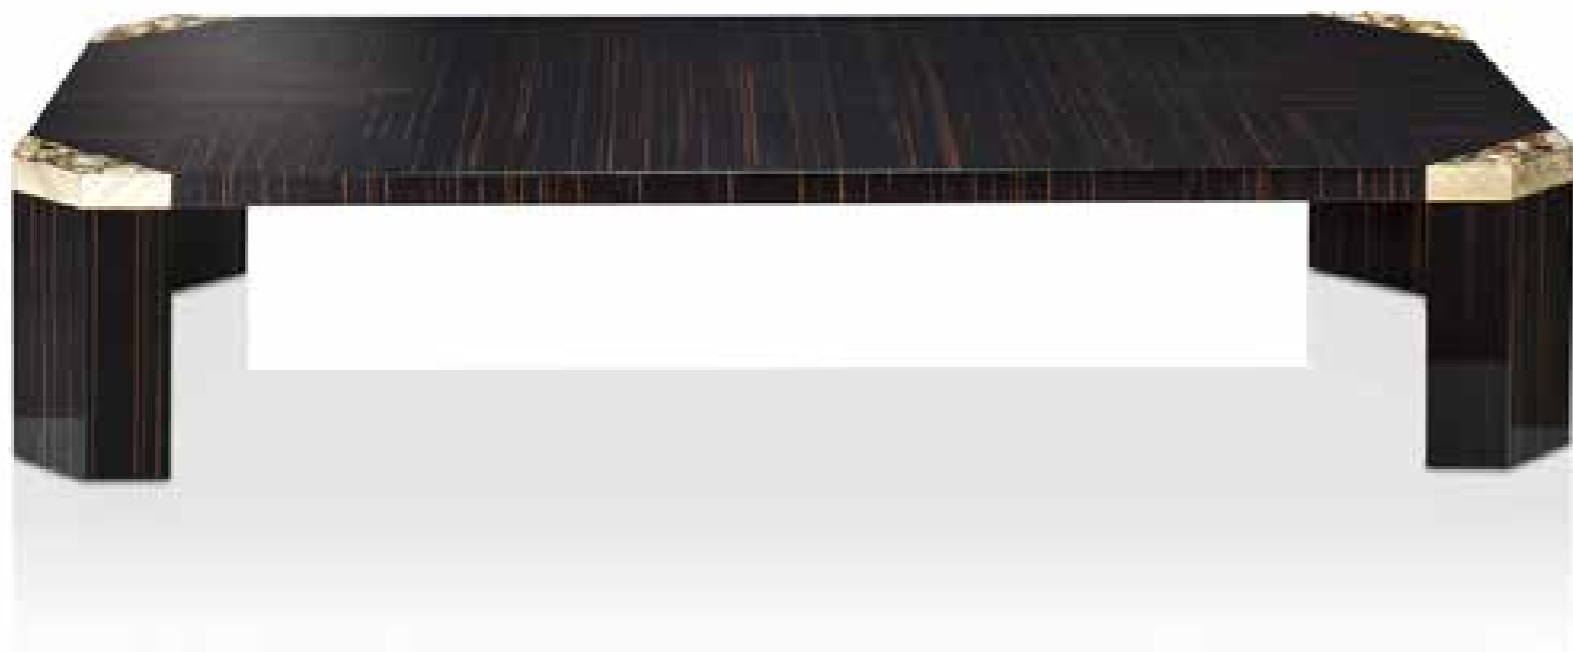

ARCAHORN

HANDMADE IN ITALY SINCE 1958

SHINE

Collection

The classical elegance of shiny horn and glossy lacquers

46 **ERASMO** Wall Mirror
Glossy black lacquer

ERASMO Floor Mirror
Glossy black lacquer

TIBERIO Armchair
Glossy black lacquer, Tosca leather

48 **ERIC End Table**
Gunmetal brass

ERIC End Table
Stainless Steel

66 **NETTUNO** Dining Table
Glossy ebony, satin brass

ASTRID Wall Mirror
Burnished brass

ASTRID Wall Mirror
Hand engraved 24k gold plated brass