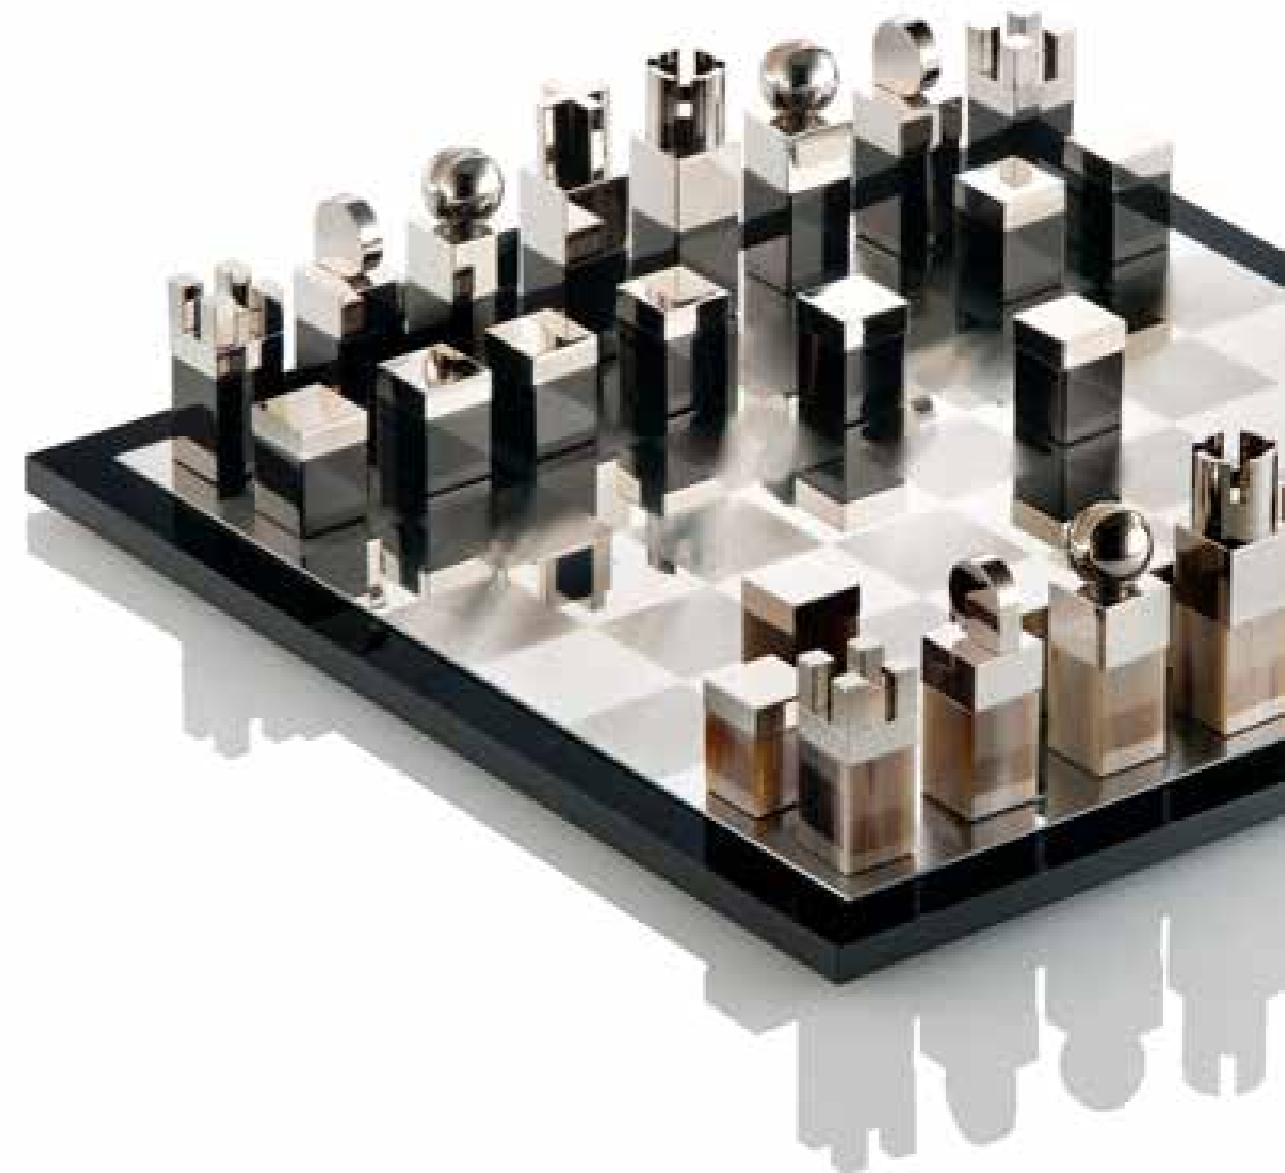

LEPANTO Backgammon
Tosca leather, dark brown colour

TRAFALGAR Chessboard
Carmen leather