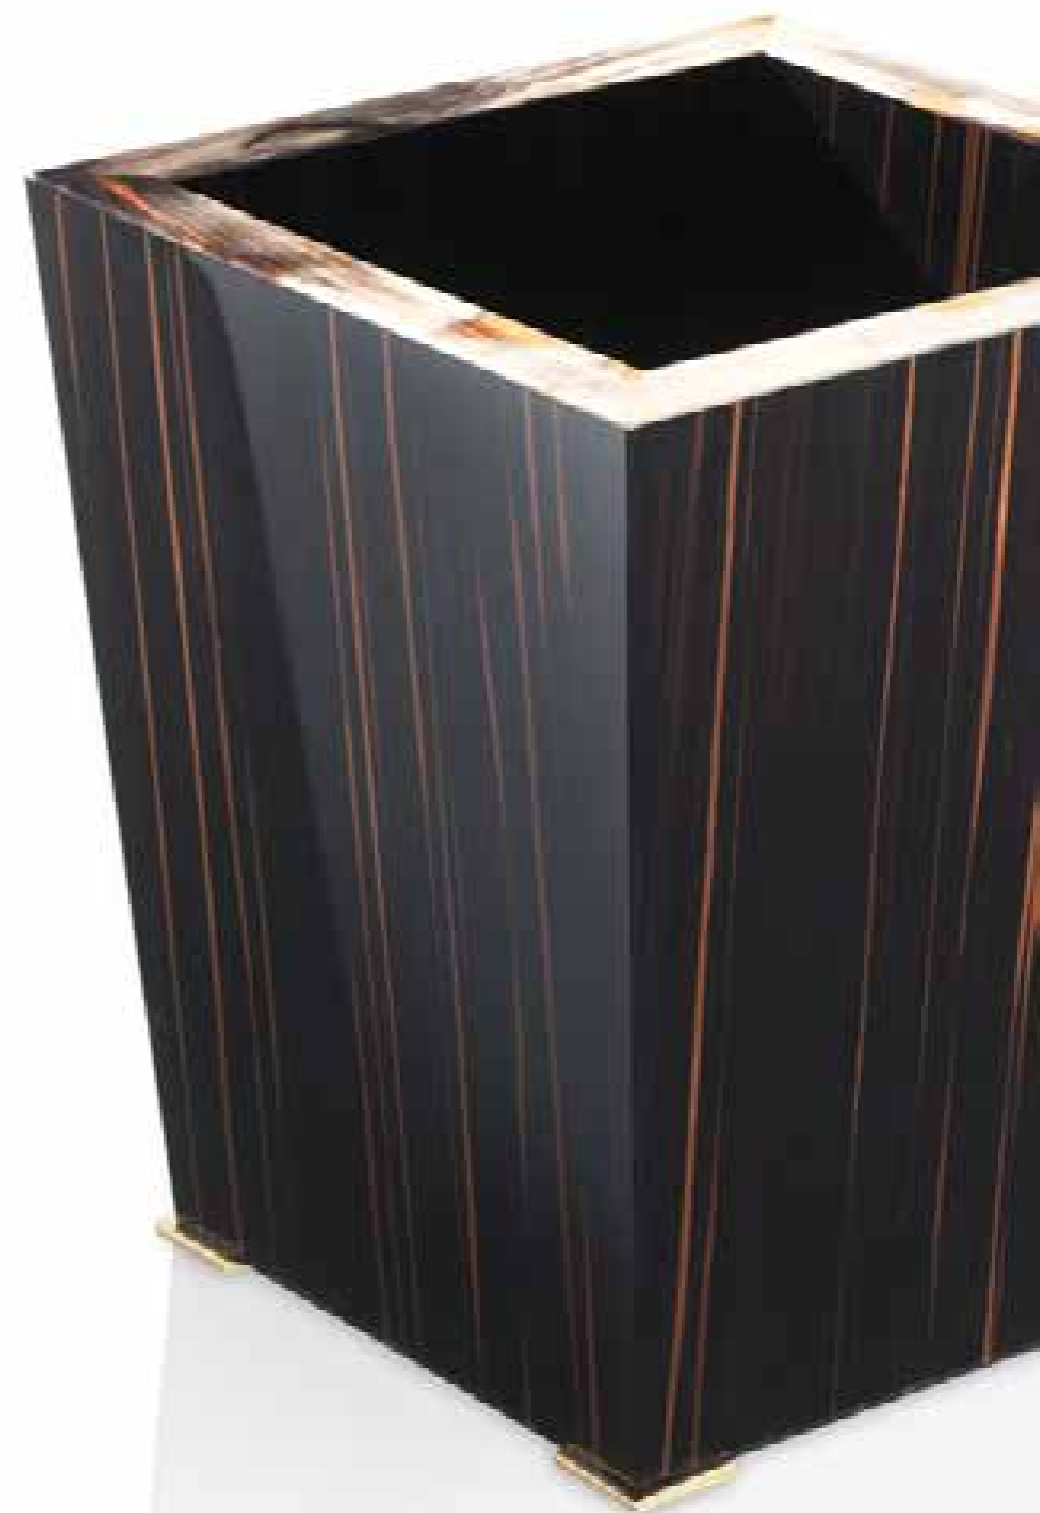

ISA Box
Glossy ebony, hand engraved 24k gold plated brass

FEDORA Box
Glossy ebony, hand engraved 24k gold plated brass

ARMIDA Tissue Box Holder
Glossy black lacquer

IRIS Bath Set
Glossy black lacquer

GILLO Tray
Glossy black lacquer