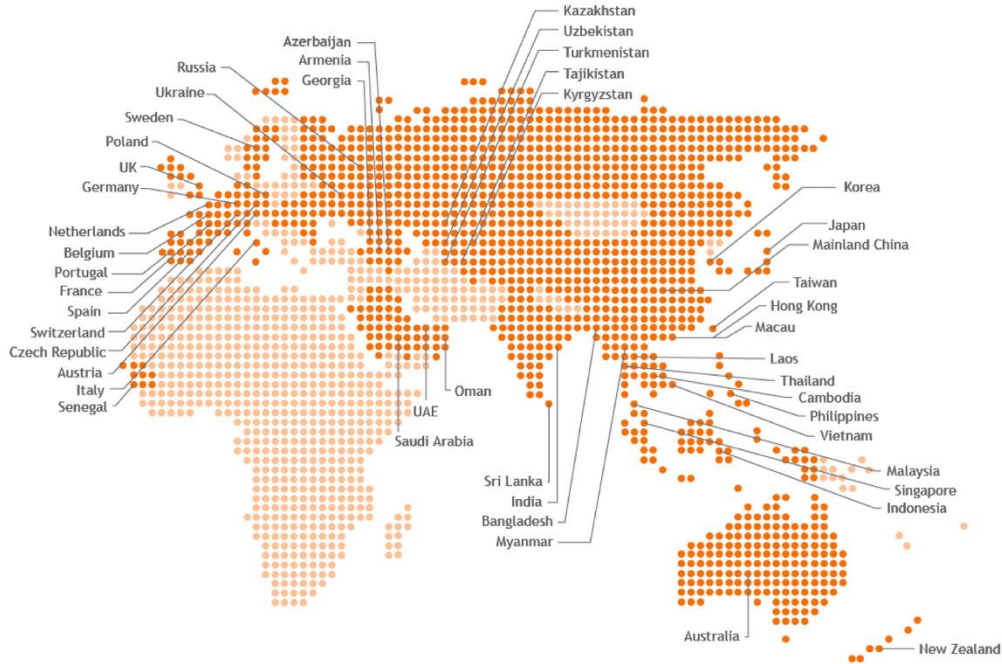

MILANO

ALBAIRATE

NERVIANO

TRIESTE

VENEZIA

VERONA

Machinery & Automation

Healthcare

A long history in the logistics of large industrial movement projects allows us to properly manage **OOG Shipments and RO/RO**, both by sea and by air, in Italy and abroad. We develop the most suitable and **customized solutions** for efficiently and securely transporting any type of heavy or bulky goods.

[The Video](#)

OUR NETWORK

TUV/ITALIA
LOGISTICS MADE EASY

KERRY
LOGISTICS

KERRY

LOGISTICS

Asia's leading 3PL with global presence

51
countries & territories

1,000+
service points

25,000+
employees

A full range of solutions and economies of scale for every transportations and delivery of goods globally

AIR & OCEAN

300,000
tons of air freight
annually

800,000
TEUs of ocean freight
annually