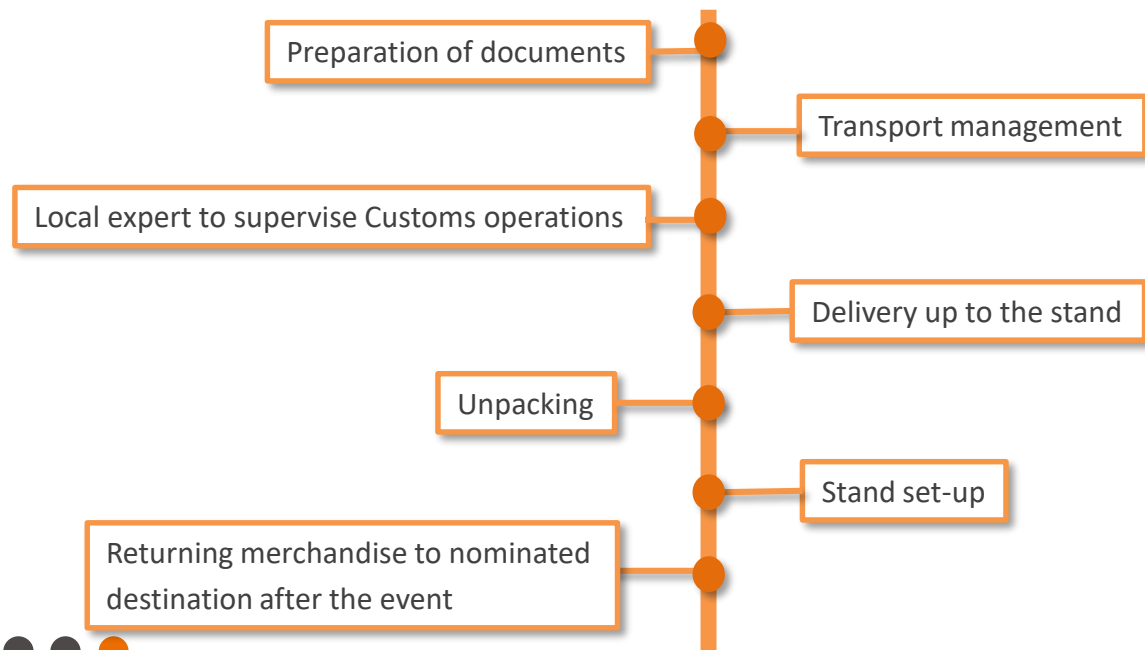

FAIRS & EVENTS LOGISTICS

A team of Fairs & Events Logistics expert manages every single phase of the shipment, leveraged by a global network of offices and reliable, long-standing partners, officially accredited at the most important international trade fair exhibition centres.