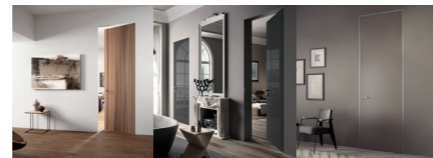

Zero

Collection of flush doors with an alluminium visible/invisible frame.