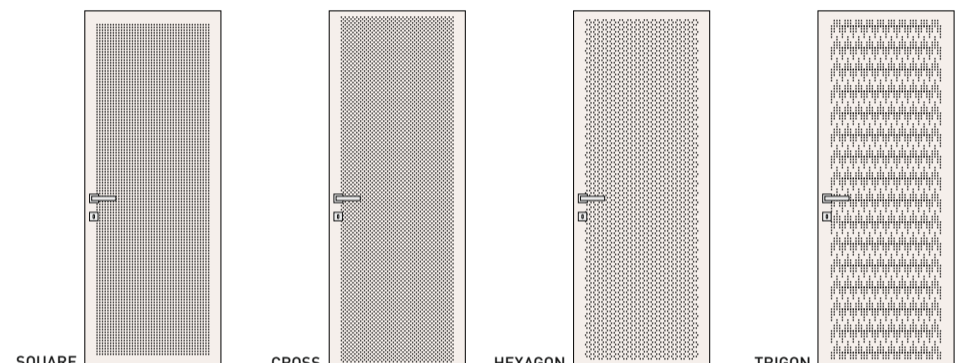

The use of the revolutionary Phonotamburato® material, beyond being a perfect solution for an efficient acoustic absorption, it allows to have an original customization of the environments.

Le porte in Phonotamburato® fonoassorbenti sono porte microforate su uno o su ambo i lati e sono realizzate in 3 differenti spessori: 4 - 6 - 8 cm. Lo spessore influisce sul livello di assorbimento aumentando con lo spessore della porta.

The sound-absorbing doors in Phonotamburato® are doors with micro-drillings on one or both sides and are manufactured with 3 different thicknesses: 4 - 6 - 8 cm. The thickness influences the acoustic absorption level, increasing with the thickness of the door.

TIPOLOGIE DI PORTE: Produciamo le porte acustiche applicando il Phonotamburato® a tutte le tipologie di porte: battente - filomuro - scorrevole.

DOORS TYPOLOGIES: we produce the acoustic doors applying the Phonotamburato® in all typologies: hinged - flush - sliding doors.

ACCESSORI: Le nostre porte sono fornite comprensive di telaio in legno o in alluminio e di ghigliottina acustica. Inoltre le nostre porte vengono fornite su richiesta comprensive di maniglia e serratura.

ACCESSORIES: Our doors are provided with wood or aluminium frame and acoustic and acoustic guillotine. Moreover, upon request our doors are supplied with handle and lock.