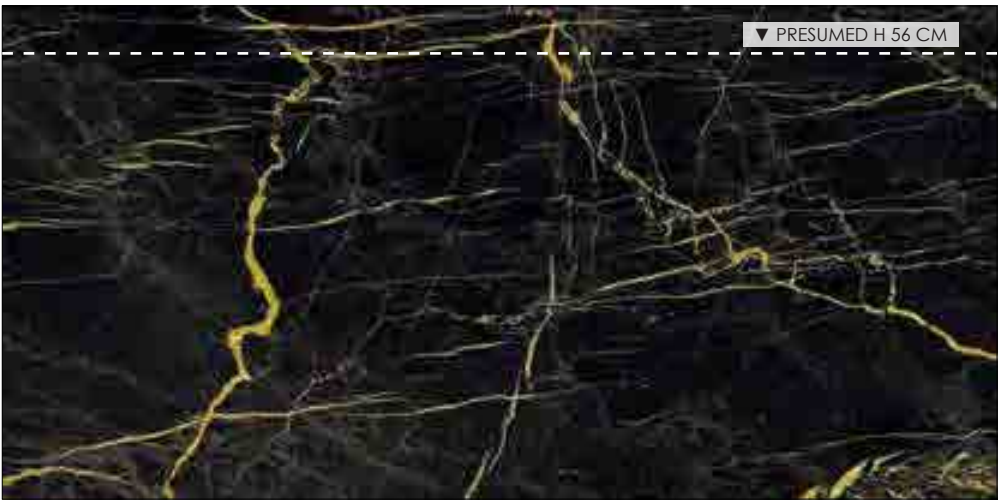

1244 mm	
KV-G-PETITNOIREGOLD (GLOSSY finish as standard)		L 1244 x H 615 x TH 1 mm
KV-M-PETITNOIREGOLD (MATT finish as standard)		L 1244 x H 615 x TH 1 mm
MS-G-PETITNOIREGOLD (magnetic GLOSSY finish as std)		L 1244 x H 615 x TH 1 mm

PHOTOCATALYTIC TREATMENT info p. 03.

PRICE LIST p. 80, we provide an individual QUOTE for minisplashback with standard and custom graphic.