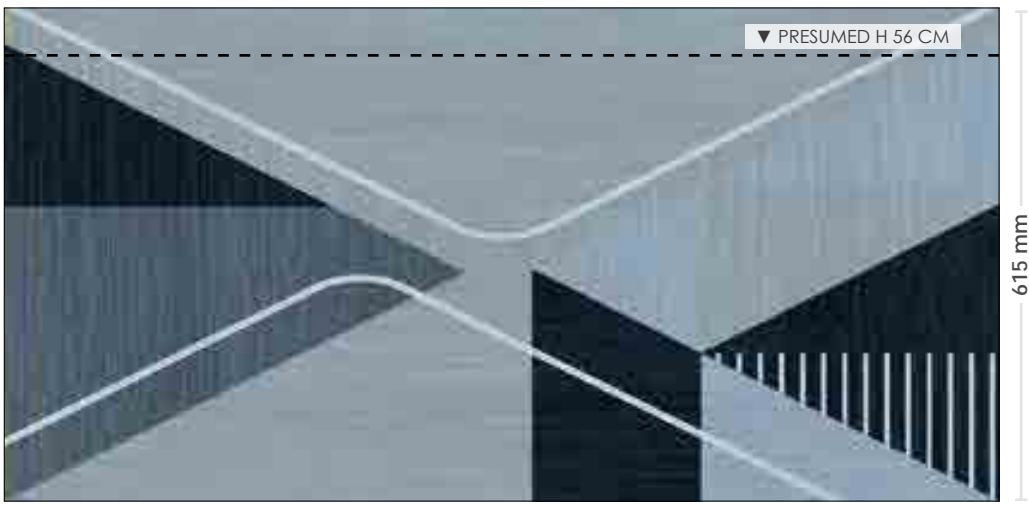

KV-G-AZURE (GLOSSY finish as standard)
KV-M-AZURE (MATT finish as standard)
MS-G-AZURE (magnetic GLOSSY finish as std)

L 1244 x H 615 x TH 1 mm
L 1244 x H 615 x TH 1 mm
L 1244 x H 615 x TH 1 mm