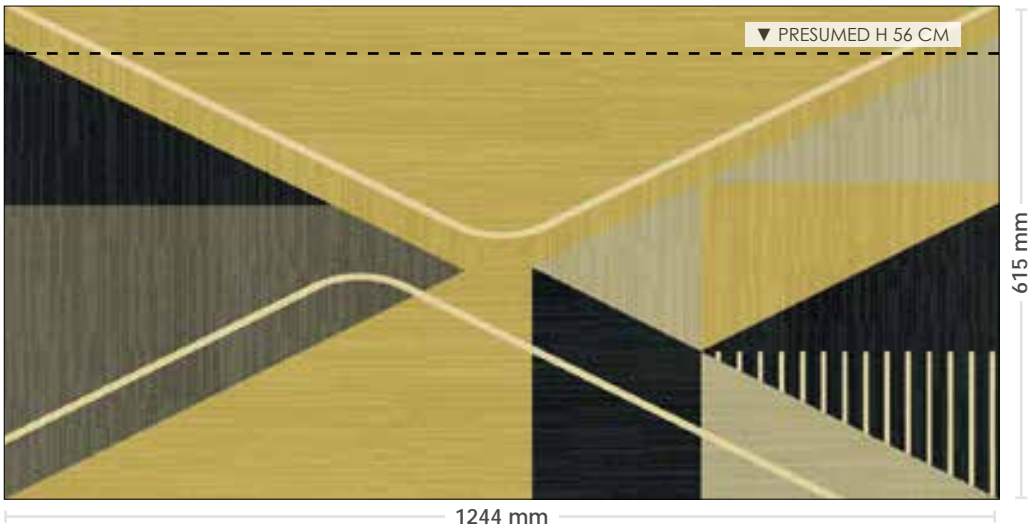

# NATUREKA

Due to the manufacturing process the dimensions may vary  $\pm 5\%$

KV-G-OCRA (GLOSSY finish as standard)  
 KV-M-OCRA (MATT finish as standard)  
 MS-G-OCRA (magnetic GLOSSY finish as std)

L 1244 x H 615 x TH 1 mm  
 L 1244 x H 615 x TH 1 mm  
 L 1244 x H 615 x TH 1 mm