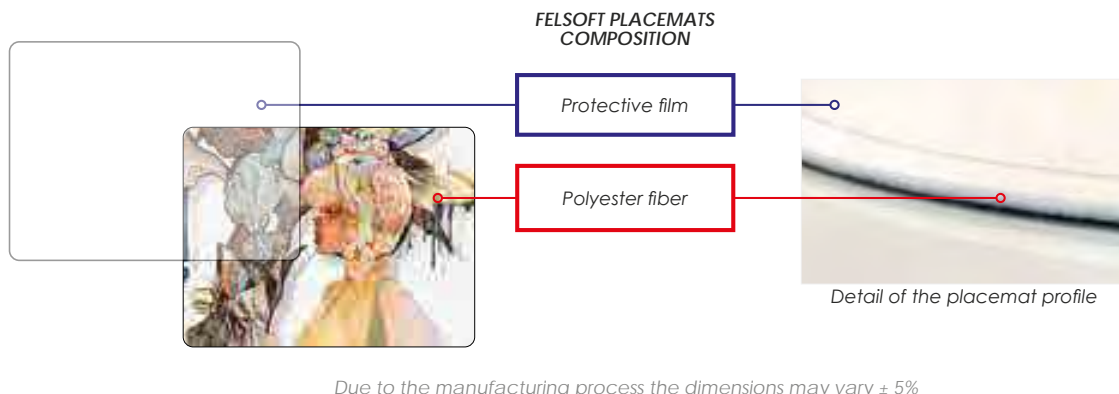

FELSOFT PLACEMATS (FS)

The Coolors FELSOFT placemats are accessories for kitchen. There are various sizes and formats (round and rectangular).

The Coolors FELSOFT placemats made by 3 mm thick high-density polyester fiber, the print is protected by a film for integrity and stain resistant.