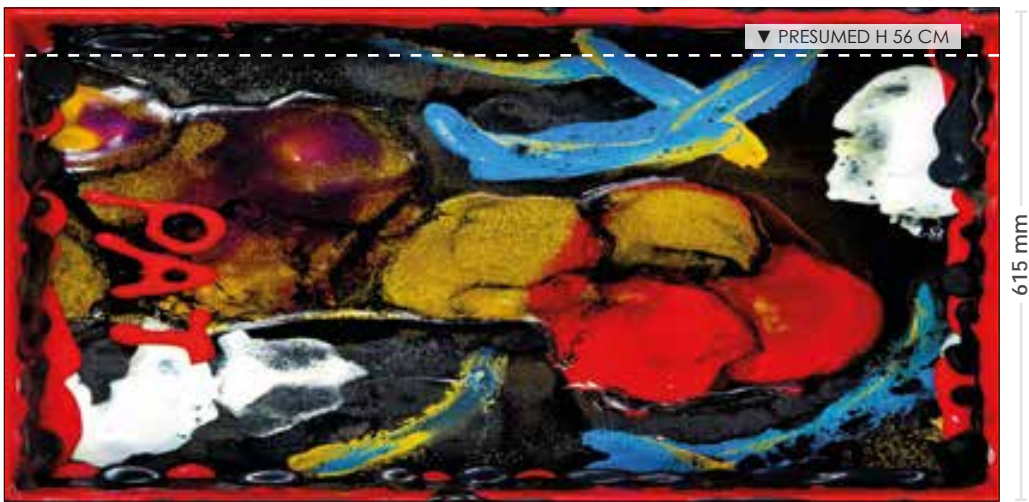

KV-G-REDFLYGHT (GLOSSY finish as standard)
KV-M-REDFLYGHT (MATT finish as standard)
MS-G-REDFLYGHT (magnetic GLOSSY finish as std)

L 1244 x H 615 x TH 1 mm
L 1244 x H 615 x TH 1 mm
L 1244 x H 615 x TH 1 mm