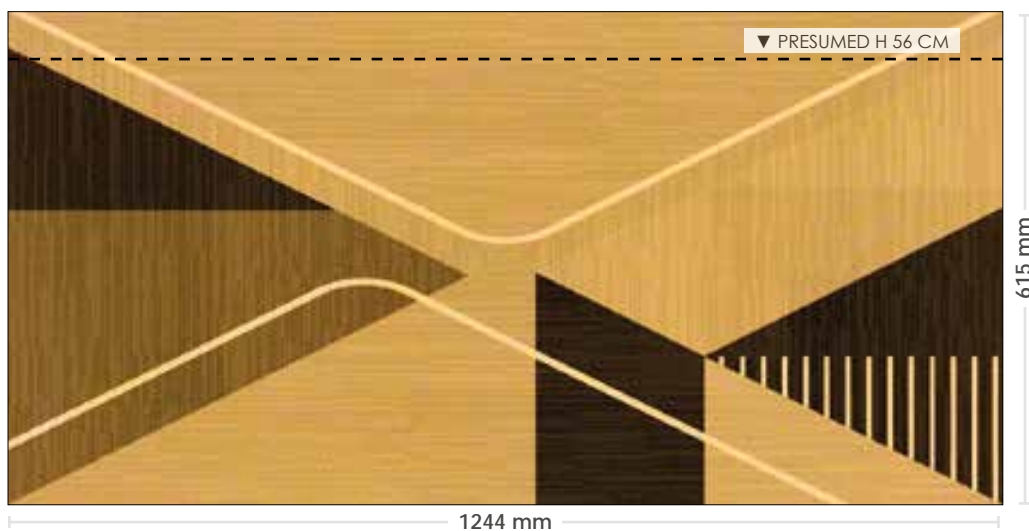

KV-G-OCRA (GLOSSY finish as standard)
KV-M-OCRA (MATT finish as standard)
MS-G-OCRA (magnetic GLOSSY finish as std)

L 1244 x H 615 x TH 1 mm
L 1244 x H 615 x TH 1 mm
L 1244 x H 615 x TH 1 mm