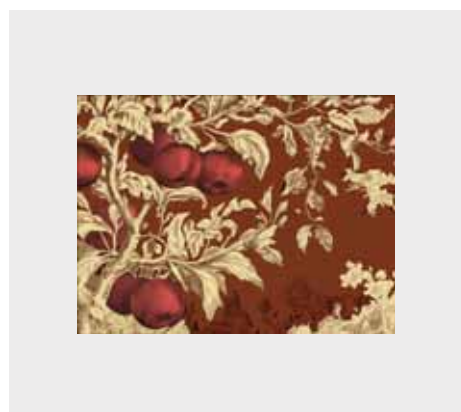

HB - R130*
spritz, cup or cocktail coaster 13 x 17.5 cm

HB - D150*
bottle coaster Ø 15 cm

HB - D95*
coaster Ø 9.5 cm

*MELE VERDE

*MELE SENAPE

*MELE VERDE

*MELE SENAPE

*MELE MARRONE