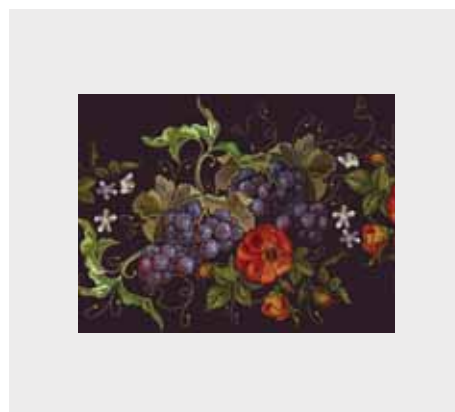

HB - D150*
bottle coaster Ø 15 cm

HB - D340*
placemat Ø 34 cm

HB - D95*
coaster Ø 9.5 cm

*** E-APPLE**

*** E-GRAPES**

*** E-APPLE**

*** E-GRAPES**

*** E-POMEGRANATE**