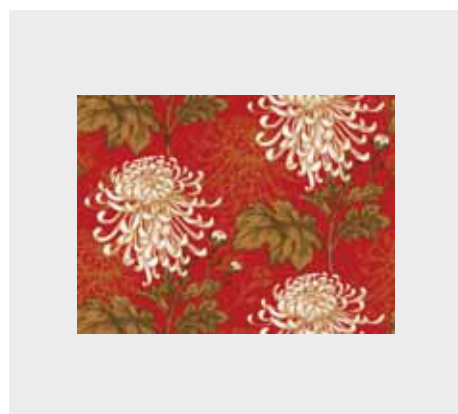

HB - R130*
spritz, cup or cocktail coaster 13 x 17.5 cm

HB - D150*
bottle coaster Ø 15 cm

HB - D95*
coaster Ø 9.5 cm

■ *GOLD PEONIA

■ *GOLD CLEMATIDE

■ *GOLD PEONIA

■ *GOLD CLEMATIDE

■ *GOLD GERANIUM