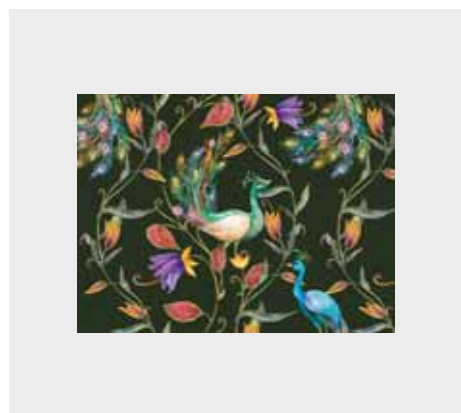

ORIENTAL PEACOCK

HB - R300*
placemat 30 x 40 cm

HB - D390*
placemat Ø 39 cm

HB - D340*
placemat Ø 34 cm

HB - R130*
spritz, cup or cocktail coaster 13 x 17.5 cm

HB - D150*
bottle coaster Ø 15 cm

HB - D95*
coaster Ø 9.5 cm

* PEACOCK GREEN