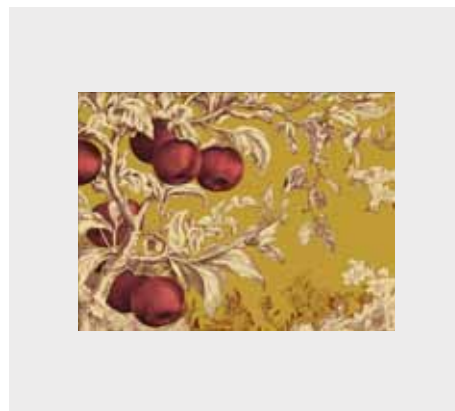

HB - R130*
spritz, cup or cocktail coaster 13 x 17.5 cm

HB - D150*
bottle coaster Ø 15 cm

HB - D95*
coaster Ø 9.5 cm

*MELE VERDE

*MELE SENAPE

*MELE VERDE

*MELE SENAPE

*MELE MARRONE

*MELE BLU

*MELE MARRONE

*MELE BLU

Collection LUXURY JUNGLE

LUXURY JUNGLE ■

HB - R300*
placemat 30 x 40 cm

HB - D390*
placemat Ø 39 cm

HB - D340*
placemat Ø 34 cm