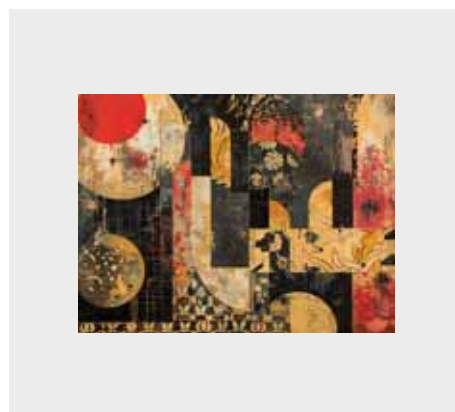

HB - D150*
bottle coaster Ø 15 cm

HB - D340*
placemat Ø 34 cm

HB - D95*
coaster Ø 9.5 cm

■ * BOHO 8

■ * BOHO 9

■ * BOHO 1

■ * BOHO 4

■ * BOHO 15