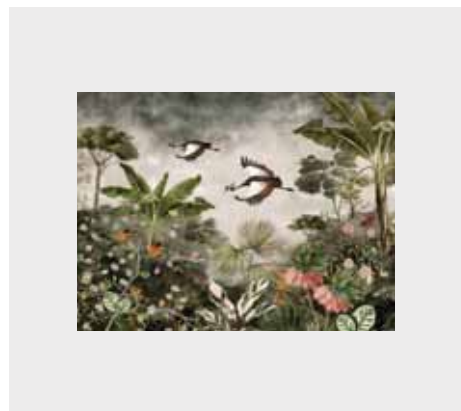

LUXURY JUNGLE ■

HB - R300*
placemat 30 x 40 cm

HB - D390*
placemat Ø 39 cm

HB - D340*
placemat Ø 34 cm

HB - R130*
spritz, cup or cocktail coaster 13 x 17.5 cm

HB - D150*
bottle coaster Ø 15 cm

HB - D95*
coaster Ø 9.5 cm

■ * JUNGLE CRANE