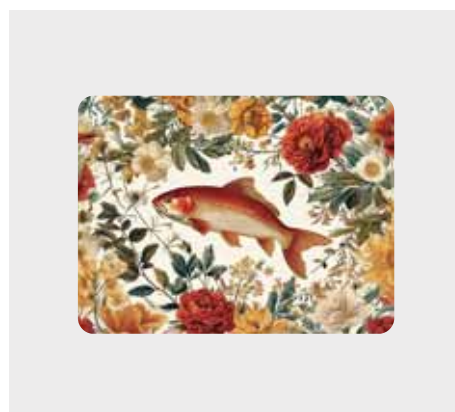

HB PX - R130*
spritz, cup or cocktail coaster 13 x 17.5 cm

HB PX - D150*
bottle coaster Ø 15 cm

HB PX - D95*
coaster Ø 9.5 cm

* WHALE

* SEASTAR

* WHALE

* SEASTAR

*SEAHORSE