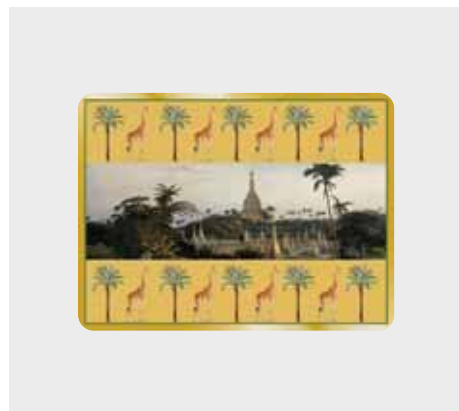

HB PX - R130*
spritz, cup or cocktail coaster 13 x 17.5 cm

HB PX - D150*
bottle coaster Ø 15 cm

HB PX - D95*
coaster Ø 9.5 cm

*PALM CARAIBI

*PALM BALI

*PALM CARAIBI

*PALM BALI

*PALM RANGOON