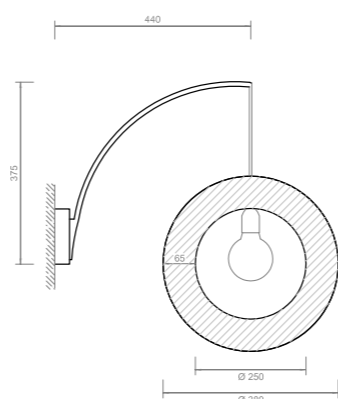

Tuttondo

LAMPADA CIRCOLARE IN ACCIAIO
ROUND LUMINAIRE IN STEEL, ROUND

LED E27 excluded lamp
230VAC CE
weight 2,2 kg

FINITURA / FINISHING:
oro / gold ●
foglia oro / gold leaf ●
bronzo / bronze ●

WALL ARC