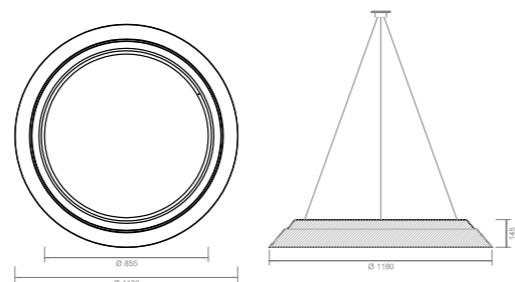

PENDANT

LED 30W - 24V - 4000K - CE
driver included
weight 2,5 kg

FINITURA / FINISHING:
bianco / white ○
nero / black ●