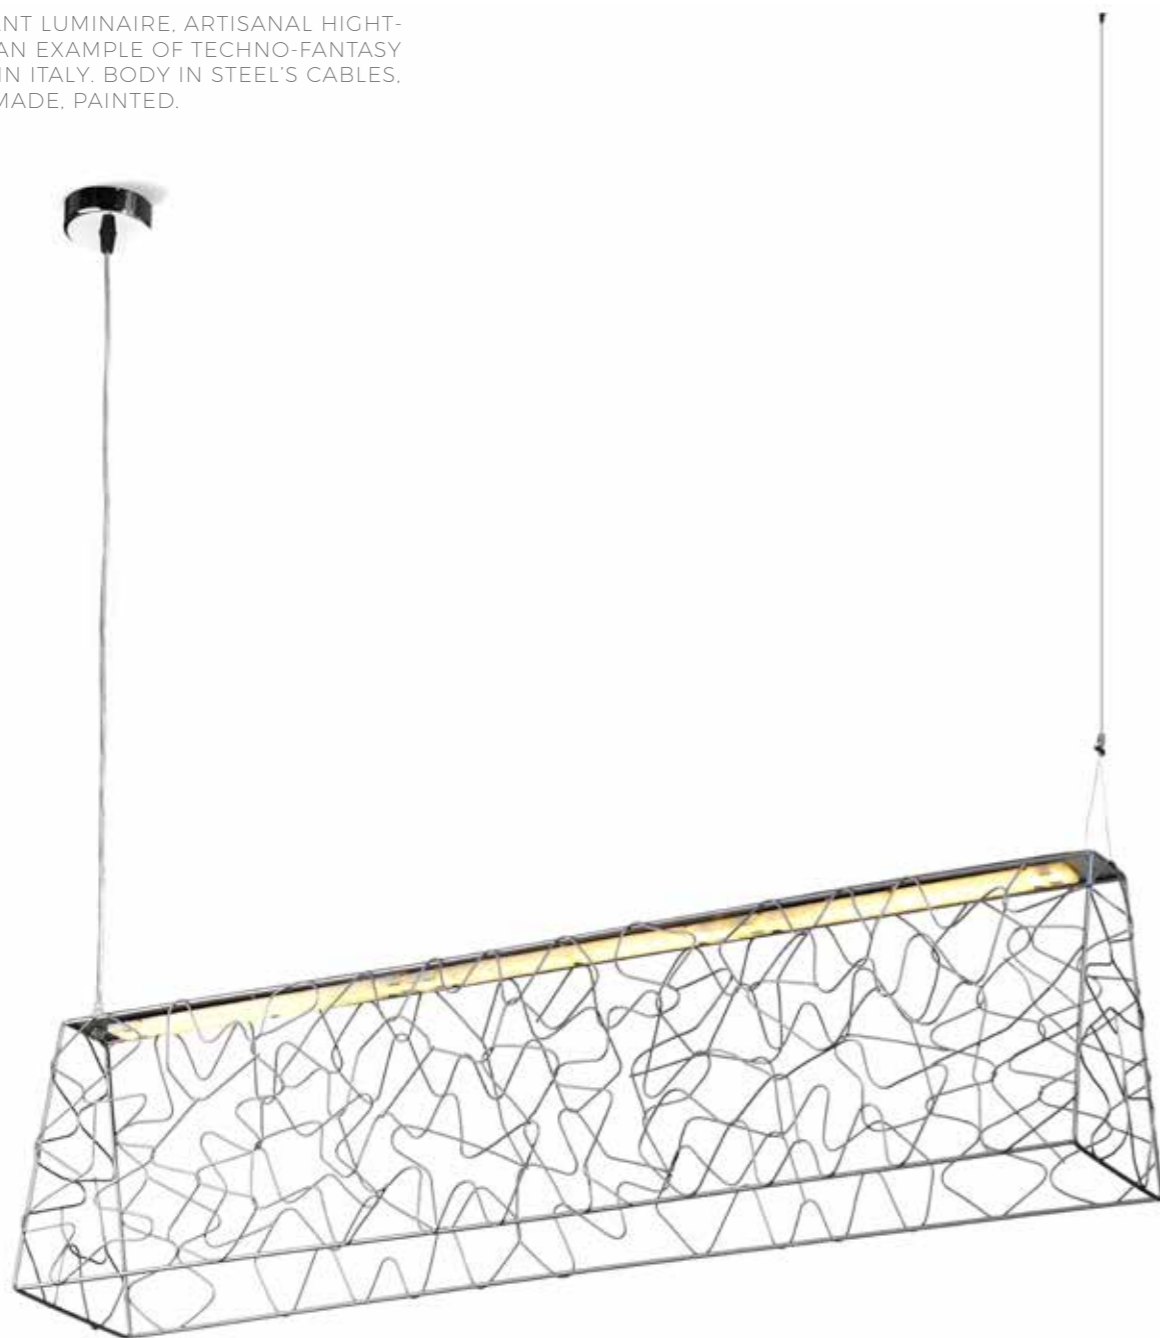

Ramada pendant

SOSPENSIONE LUMINOSA, ESPRESSIONE DI ARTIGIANATO HIGH-TECH, VERSIONE TECNO-FANTASY CON FILO DI ACCIAIO SAGOMATO E LAVORATO A MANO. VERNICIATO.

PENDANT LUMINAIRE, ARTISANAL HIGHT-TECH, AN EXAMPLE OF TECHNO-FANTASY MADE IN ITALY. BODY IN STEEL'S CABLES, HANDMADE, PAINTED.

RAMADA C€
300K or 4000K
230VAC RA80 IP20 - 1,5 kg

FINITURA / FINISHING:
nero / black ●
cromo / chrome ●
alluminio / aluminium ●