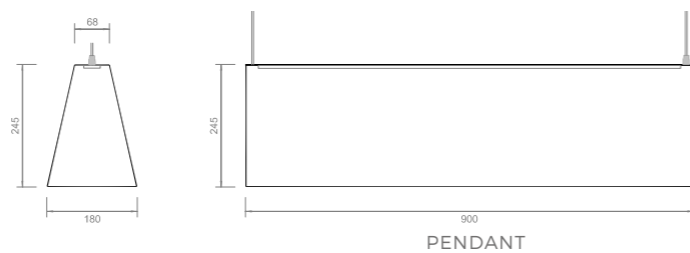

Ramada pendant

SOSPENSIONE LUMINOSA, ESPRESSIONE DI ARTIGIANATO HIGH-TECH, VERSIONE TECNO-FANTASY CON FILO DI ACCIAIO SAGOMATO E LAVORATO A MANO. VERNICIATO.

PENDANT LUMINAIRE, ARTISANAL HIGHT-TECH, AN EXAMPLE OF TECHNO-FANTASY MADE IN ITALY. BODY IN STEEL'S CABLES, HANDMADE, PAINTED.

RAMADA C€
300K or 4000K
230VAC RA80 IP20 - 1,5 kg

FINITURA / FINISHING:
nero / black ●
cromo / chrome ●
alluminio / aluminium ●