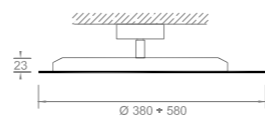

PLANA ORIENTABILE 38 €€ - LED 18W
2700K 1600lm or 4000K 1700lm
230VAC - RA80 - IP20 or IP54 - **1 kg**

PLANA ORIENTABILE 58 €€ - LED 22W
2700K 2100lm or 4000K 2200lm
230VAC - RA80 - IP20 or IP54 - **1,2 kg**

FINITURA / FINISHING:

- oro / gold ●
- bronzo / bronze ●
- foglia d'oro / gold leaf ●
- cemento / grey concrete ●
- corten / corten ●

WALL / CEILING