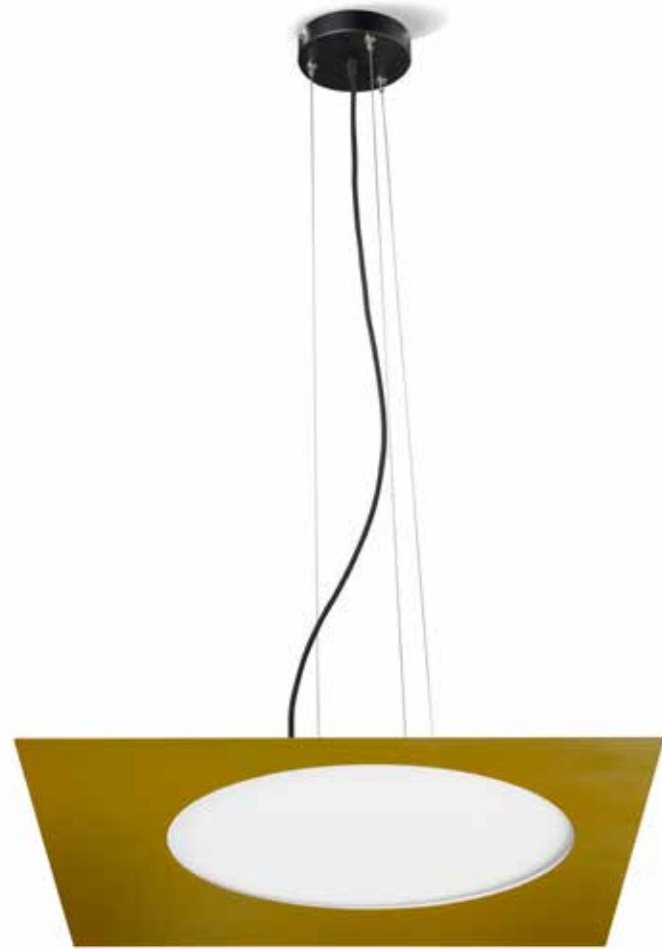

LED 30W - 24V - 4000K - CE
driver included
weight 2,5 kg

FINITURA / FINISHING:
bianco / white ○
nero / black ●

Corona

Corona

APPARECCHIO CIRCOLARE IN LAMIERA
ROUND LUMINAIRE IN SHEET METAL

CEILING

ARC

PENDANT

Plana Decor

Plana Decor

APPARECCHIO CIRCOLARE IN LAMIERA
DI ACCIAIO
CIRCULAR LUMINAIRE IN SHEET STEEL

PLANA DECOR 38 € - LED 18W
2700K 1600lm or 4000K 1700lm
230VAC RA 80 IP20 - **1,5 kg**

PLANA DECOR 58 € LED 22W
2700K 2100lm or 4000K 2200lm
230VAC RA 80 IP20 - **3 kg**

FINITURA / FINISHING:

- oro / gold ●
- bronzo / bronze ●
- foglia d'oro / gold leaf ●
- cemento / grey concrete ●
- corten / corten ●

WALL ARC

WALL / CEILING

PENDANT

Plana Square

APPARECCHIO QUADRATO IN LAMIERA
DI ACCIAIO
SQUARE LUMINAIRE MADE OF SHEET STEEL

- oro / gold ●
- bronzo / bronze ●
- foglia d'oro / gold leaf ●
- cemento / grey concrete ●
- corten / corten ●

Plana Orientabile

APPARECCHIO CIRCOLARE ORIENTABILE
ROUND ADJUSTABLE LUMINAIRE

PLANA ORIENTABILE 38 €€ - LED 18W
2700K 1600lm or 4000K 1700lm
230VAC - RA80 - IP20 or IP54 - **1 kg**