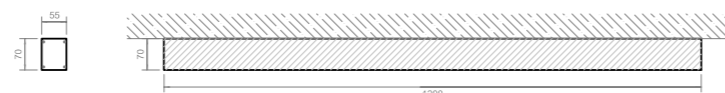

DRITO DECOR CE - LED 30W + 30W
3000K or 4000K
230VAC - IP20 - driver included
weight **6 kg**

DIRECT AND INDIRECT LIGHT / PENDANT

Drito

APPARECCHIO LINEARE IN ALLUMINIO
LINEAR LUMINAIRE IN ALUMINIUM

DRITTO BIEMISSIONE
DIRECT AND INDIRECT LIGHT / PENDANT