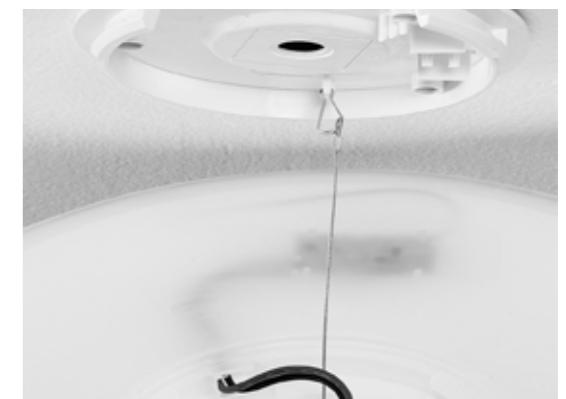

Finiture

Finishing

Informazioni

Information

**ALTRE FINITURE
A RICHIESTA**
OTHER FINISHING
ON REQUEST

Particolare attenzione viene posta nella progettazione per garantire al cliente una facile installazione del prodotto e la possibilità di sostituire la fonte luminosa in caso di guasto o usura, senza uso di attrezzi.

Engi products are easy installation and maintenance, with possibility to replace light sources in case of failure or consumption only by hand without tools.

FACILITÀ DI MONTAGGIO, SEMPLICITÀ DI SMONTAGGIO
EASY ASSEMBLY, SIMPLICITY OF DISASSEMBLY

GARANZIA DI DURATA E REPERIBILITÀ DEI COMPONENTI IN CASO DI GUASTO O SOSTITUZIONE (ANNI 5 DI GARANZIA)

GUARANTEE OF DURABILITY AND AVAILABILITY OF COMPONENTS IN CASE OF FAILURE OR REPLACEMENT (5 YEAR GUARANTEE)

RICICLABILITÀ DEI MATERIALI
RECYCLABILITY OF MATERIALS