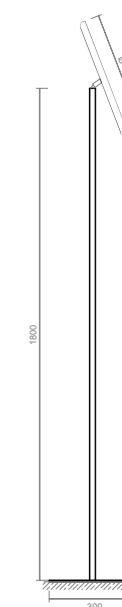

Basic Floor

PIANTANA CON CORPO IN PMMA,
SUPPORTO E BASE IN ACCIAIO.
FLOOR LUMINAIRE WITH BODY IN PMMA,
BASE AND POLE IN PAINTED STEEL.