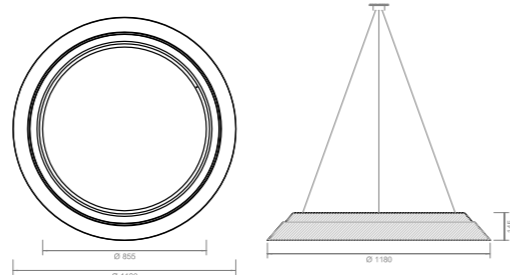

PENDANT

LED 30W - 24V - 4000K €€
driver included
weight 15 kg

FINITURA / FINISHING:
bianco / white ○
nero / black ●