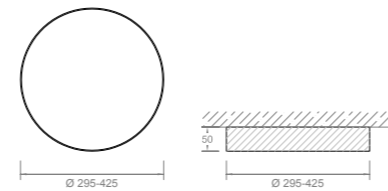

LED 30W - 24V - 4000K - CE
driver included
weight 2,5 kg

FINITURA / FINISHING:
bianco / white ○
nero / black ●

Corona

Corona

APPARECCHIO CIRCOLARE IN LAMIERA
ROUND LUMINAIRE IN SHEET METAL

CEILING

ARC

PENDANT