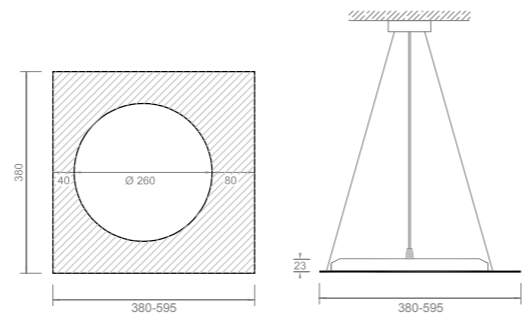

PENDANT

PLANA SQUARE 38 €€ - LED 18W
2700K 1600lm or 4000K 1700lm
230VAC RA 80 IP20 - **2 kg**

PLANA SQUARE 59 €€ LED 22W
2700K 2100lm or 4000K 2200lm
230VAC RA 80 IP20 - **4,2 kg**

FINITURA / FINISHING:

- oro / gold ●
- bronzo / bronze ●
- foglia d'oro / gold leaf ●
- cemento / grey concrete ●
- corten / corten ●