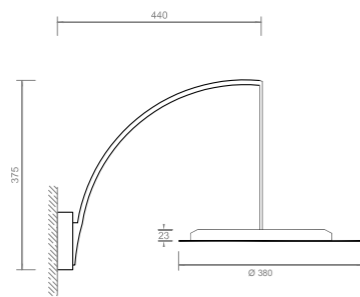

PLANA DECOR 38 € - LED 18W
2700K 1600lm or 4000K 1700lm
230VAC RA 80 IP20 - **1,5 kg**

PLANA DECOR 58 € LED 22W
2700K 2100lm or 4000K 2200lm
230VAC RA 80 IP20 - **3 kg**

FINITURA / FINISHING:

- oro / gold ●
- bronzo / bronze ●
- foglia d'oro / gold leaf ●
- cemento / grey concrete ●
- corten / corten ●

WALL ARC