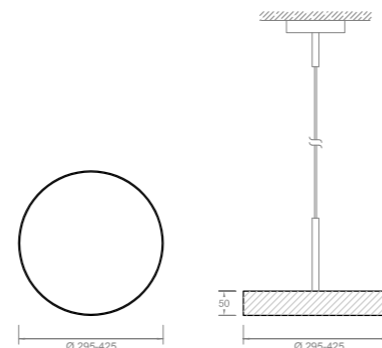

LED 30W - 24V - 4000K - CE
driver included
weight 2,5 kg

FINITURA / FINISHING:
bianco / white ○
nero / black ●

Corona

Corona

APPARECCHIO CIRCOLARE IN LAMIERA
ROUND LUMINAIRE IN SHEET METAL

CEILING

ARC

PENDANT