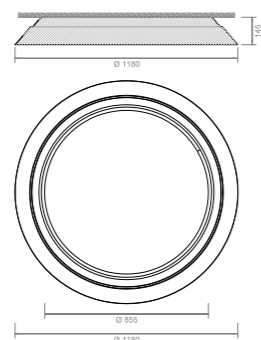

Luna Piena

LAMPADA CIRCOLARE IN ALLUMINIO
ROUND LUMINAIRE IN ALUMINIUM

CEILING