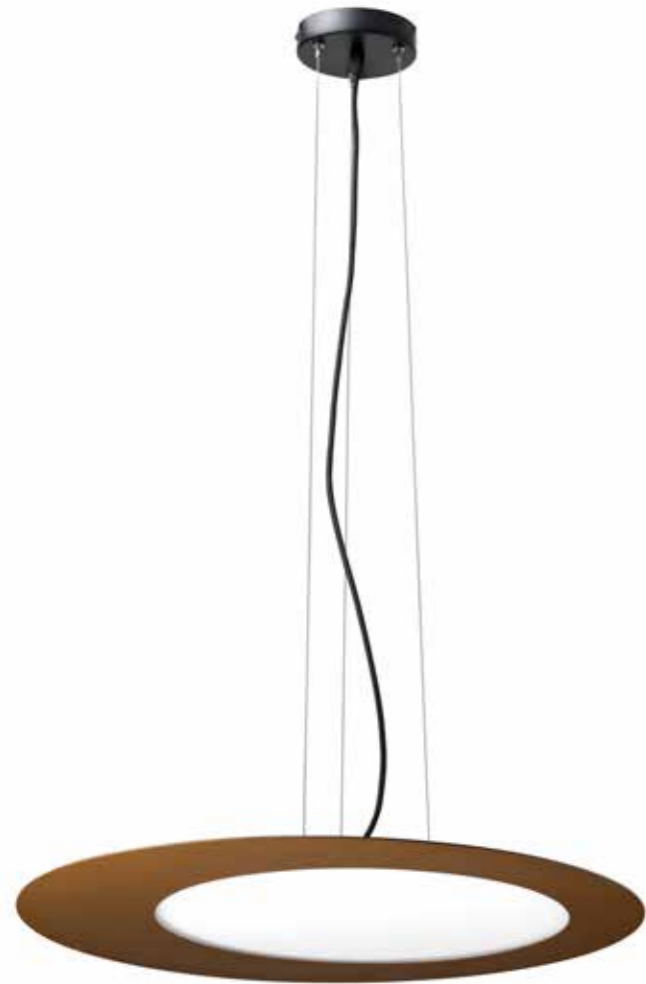

LED 30W - 24V - 4000K - CE
driver included
weight 2,5 kg

FINITURA / FINISHING:
bianco / white ○
nero / black ●

Corona

Corona

APPARECCHIO CIRCOLARE IN LAMIERA
ROUND LUMINAIRE IN SHEET METAL

CEILING

ARC

PENDANT

CORONA 29 €€ - LED 18W
2700K 1600lm or 4000K 1700lm
230VAC IP20 - IP54 - **1,3 kg**

CORONA 42 €€ - LED 22W
2700K 2100lm or 4000K 2200lm
230VAC IP20 - IP54 - **2,2 kg**

FINITURA / FINISHING:
nero / black ●
bianco / white ○

Plana Decor

Plana Decor

APPARECCHIO CIRCOLARE IN LAMIERA
DI ACCIAIO
CIRCULAR LUMINAIRE IN SHEET STEEL

PLANA DECOR 38 € - LED 18W
2700K 1600lm or 4000K 1700lm
230VAC RA 80 IP20 - **1,5 kg**

PLANA DECOR 58 € LED 22W
2700K 2100lm or 4000K 2200lm
230VAC RA 80 IP20 - **3 kg**