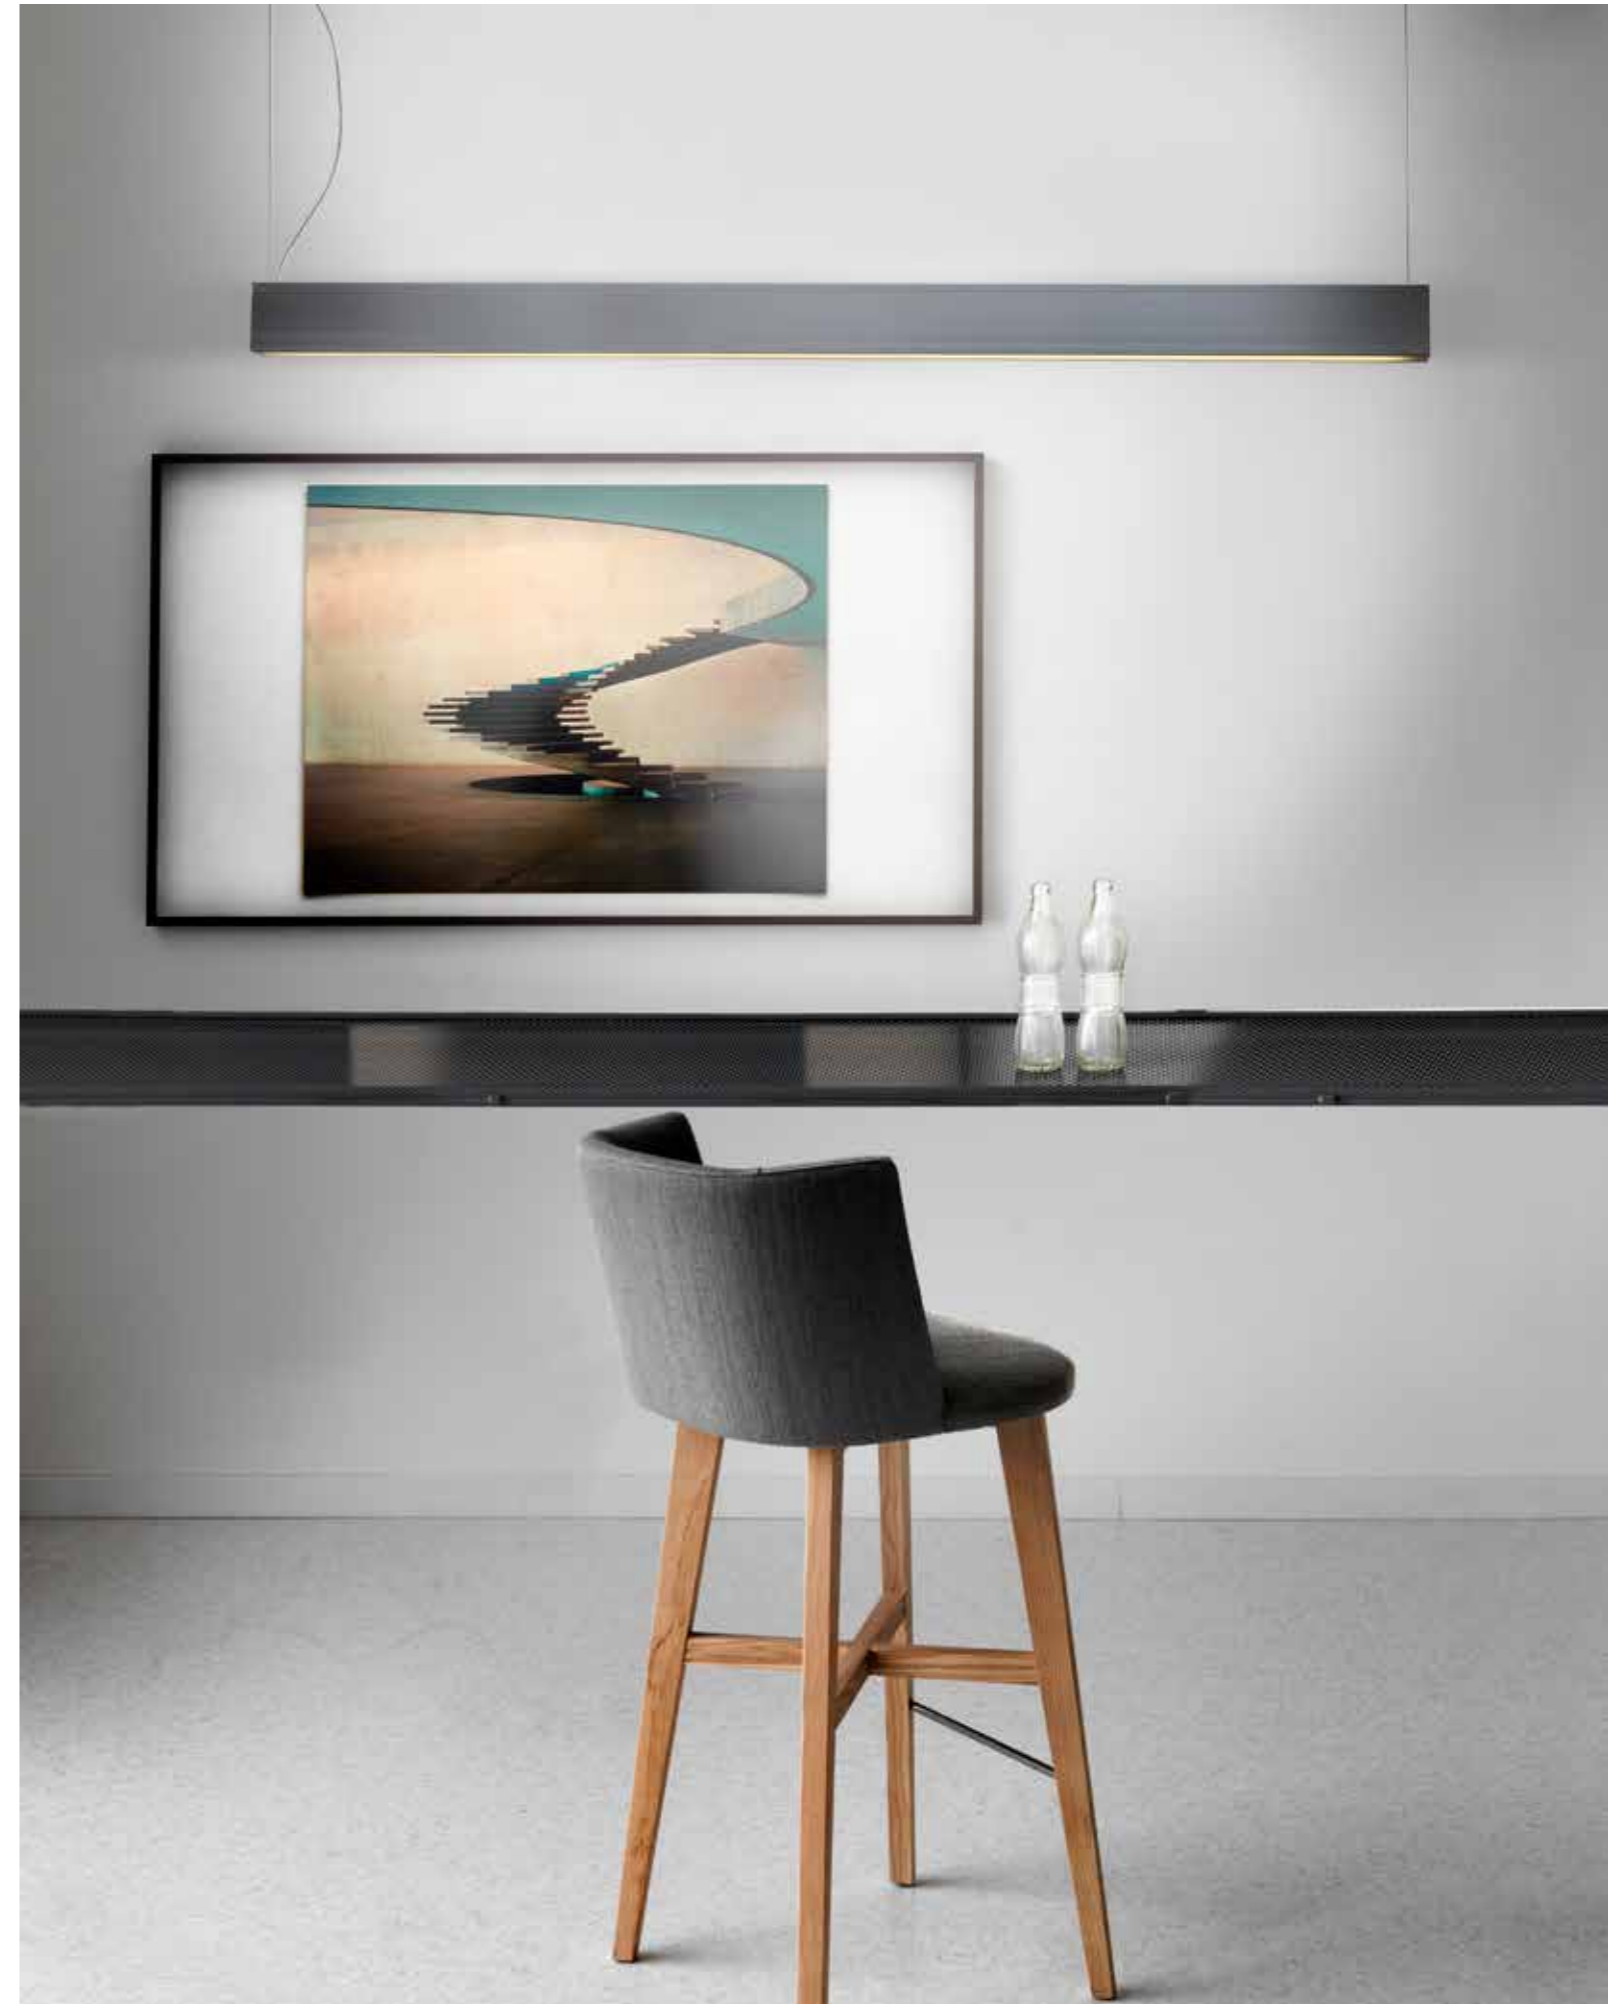

Drito

APPARECCHIO LINEARE IN ALLUMINIO
LINEAR LUMINAIRE IN ALUMINIUM

DRITTO CE - LED 30W + 30W
3000K or 4000K
230VAC - IP20 - driver included
weight 2,7 kg

FINITURA / FINISHING:
alluminio / aluminium ●
bianco / white ○
nero / black ●