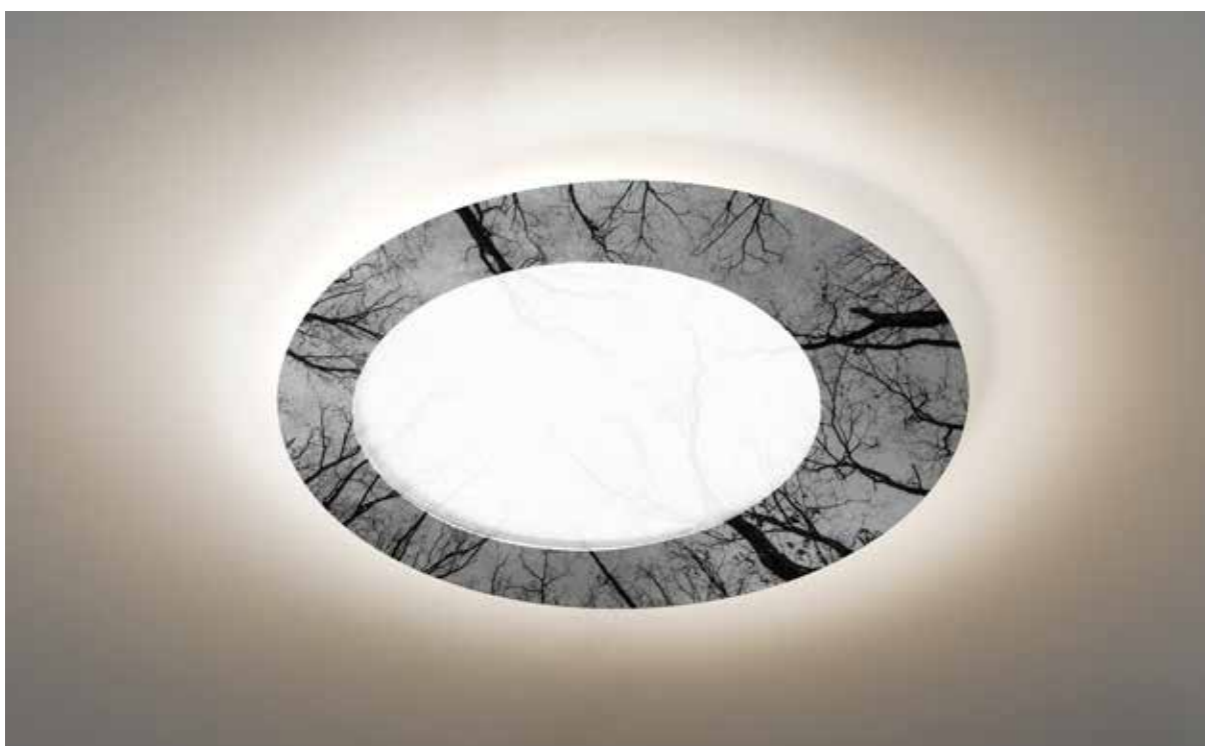

I NOSTRI APPARECCHI POSSONO ESSERE PERSONALIZZATI CON GRAFICHE E IMMAGINI. GLI ESEMPI QUI SOPRA SONO SOLO INDICATIVI E LE IMMAGINI NON POSSONO ESSERE UTILIZZATE PERCHÈ SONO PROTETTE DA COPYRIGHT.

OUR LUMINAIRES CAN BE CUSTOMIZED WITH GRAPHICS AND IMAGES ON REQUEST. THE ABOVE SAMPLES ARE SUGGESTIVE: IMAGES CAN NOT BE COPIED BECAUSE THEY ARE COPYRIGHTED.