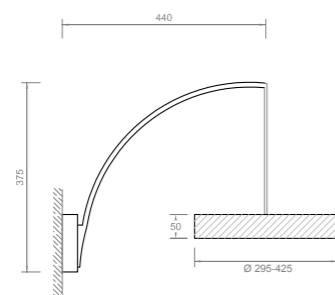

LED 30W - 24V - 4000K - CE
driver included
weight 2,5 kg

FINITURA / FINISHING:
bianco / white ○
nero / black ●

Corona

Corona

APPARECCHIO CIRCOLARE IN LAMIERA
ROUND LUMINAIRE IN SHEET METAL

CEILING

ARC

PENDANT