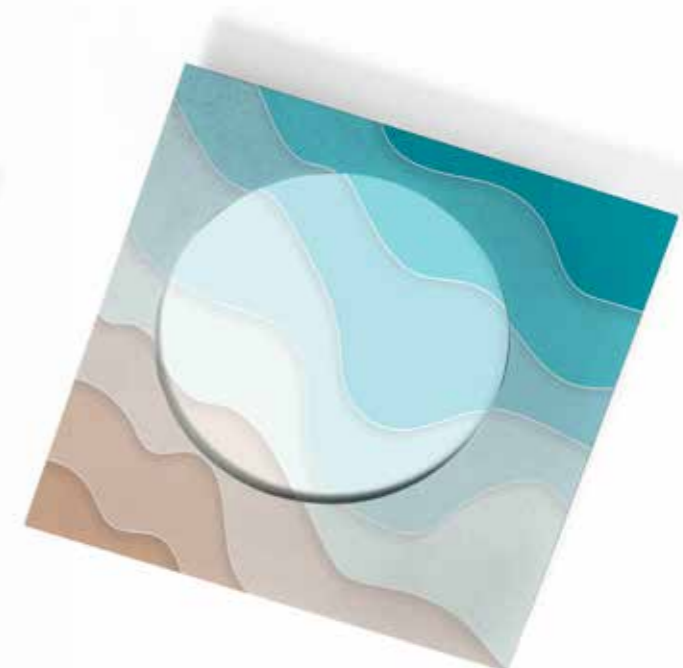

I NOSTRI APPARECCHI POSSONO ESSERE PERSONALIZZATI CON GRAFICHE E IMMAGINI. GLI ESEMPI QUI SOPRA SONO SOLO INDICATIVI E LE IMMAGINI NON POSSONO ESSERE UTILIZZATE PERCHÈ SONO PROTETTE DA COPYRIGHT.

OUR LUMINAIRES CAN BE CUSTOMIZED WITH GRAPHICS AND IMAGES ON REQUEST. THE ABOVE SAMPLES ARE SUGGESTIVE: IMAGES CAN NOT BE COPIED BECAUSE THEY ARE COPYRIGHTED.