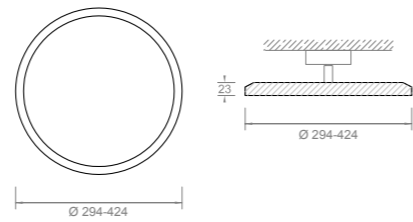

Basic

APPARECCHIO CIRCOLARE IN PMMA
ROUND LUMINAIRE IN PMMA

BASIC ORIENTABILE

CEILING